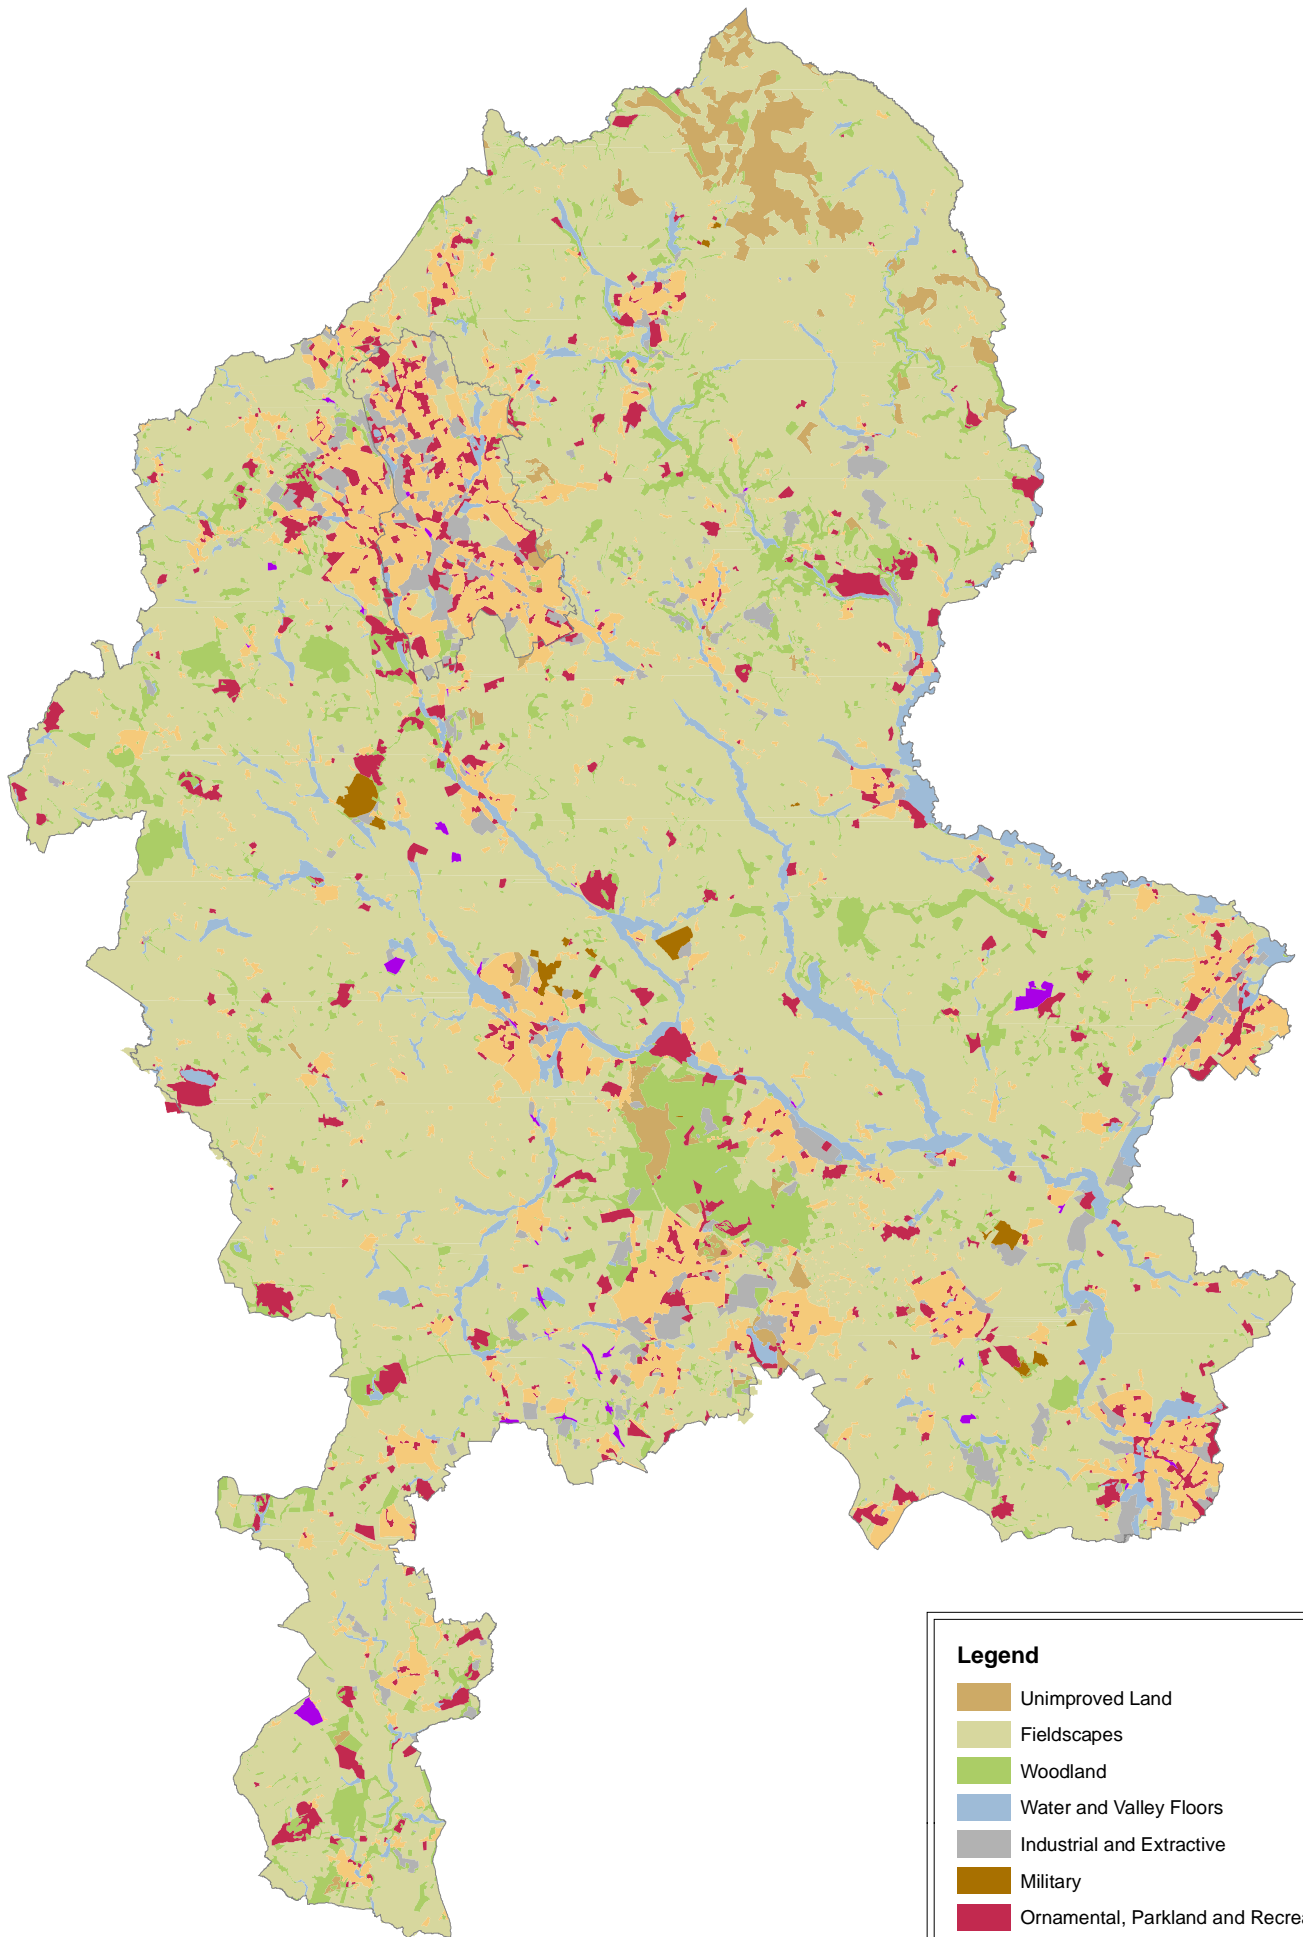

Staffordshire Historic Landscape Characterisation

Legend

- Unimproved Land
- Fieldscapes
- Woodland
- Water and Valley Floors
- Industrial and Extractive
- Military
- Ornamental, Parkland and Recreation
- Settlement
- Communications