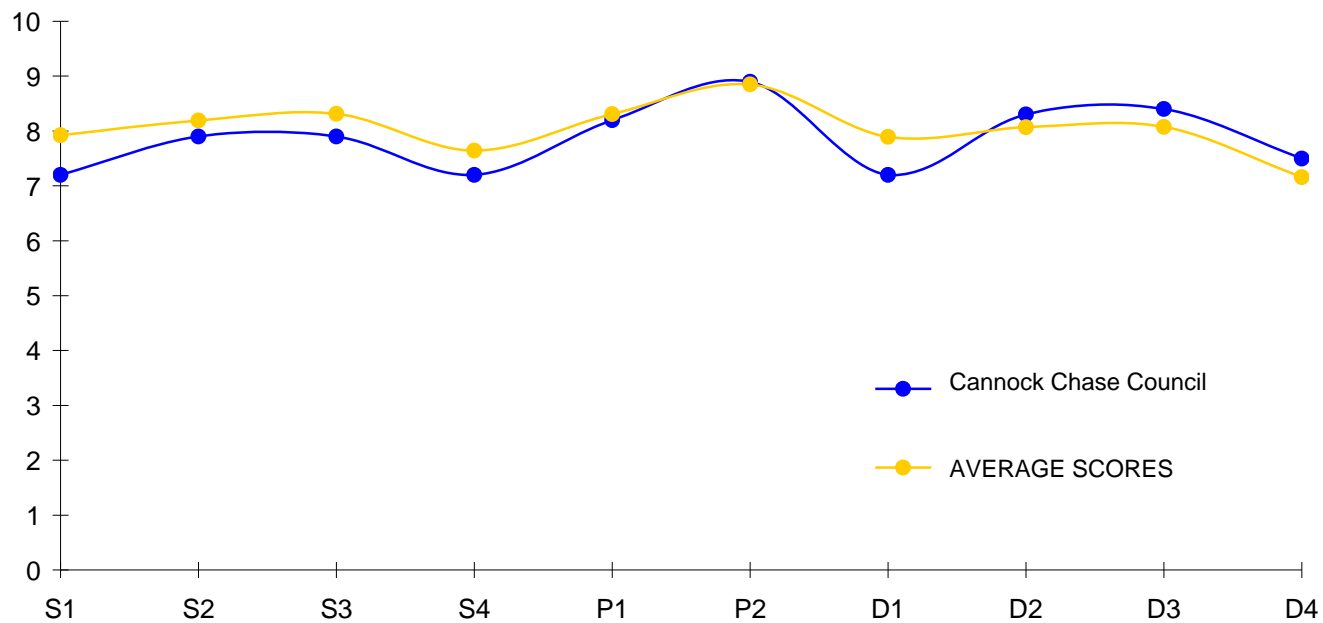

Annex 1 Sports Development National Benchmarking

Chart One

This chart depicts your Team's scores in each of the Quest management issues in relation to the average scores from all of the Quest registered Sports Development Team's for each of the issues.