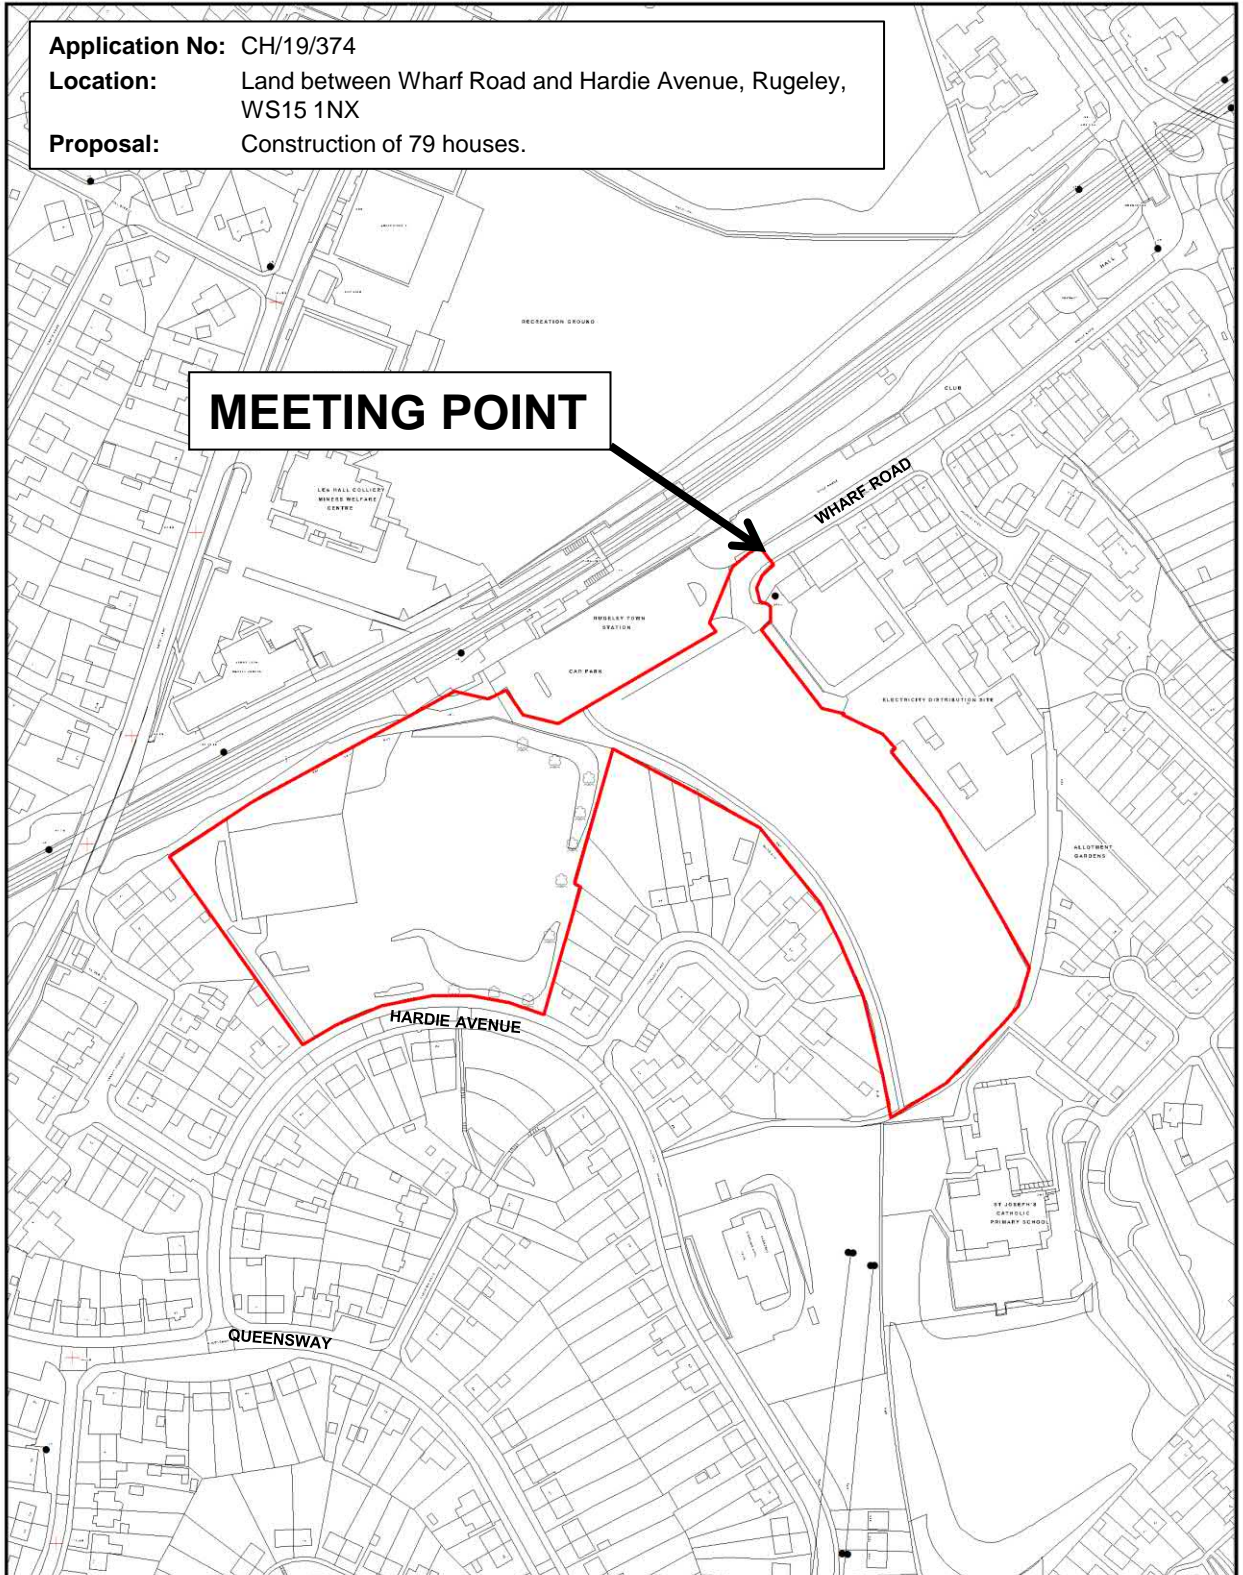

SITE VISIT

Application No: CH/20/002

Location: Pear Tree Youth Centre, Hislop Road, Rugeley, WS15 1LS

Proposal: Erection of 18 dwellings with associated access, parking, open space, landscaping and drainage

**MEETING
POINT**

PAGE INTENTIONALLY BLANK

SITE VISIT

Application No: CH/19/374

Location: Land between Wharf Road and Hardie Avenue, Rugeley, WS15 1NX

Proposal: Construction of 79 houses.

MEETING POINT

PAGE INTENTIONALLY BLANK

SITE VISIT

Application No: CH/19/426

Location: Land off Brindley Heath Road, Hednesford

Proposal: Erection of 1 No 2-bed bungalow (re submission of CH/18/373)