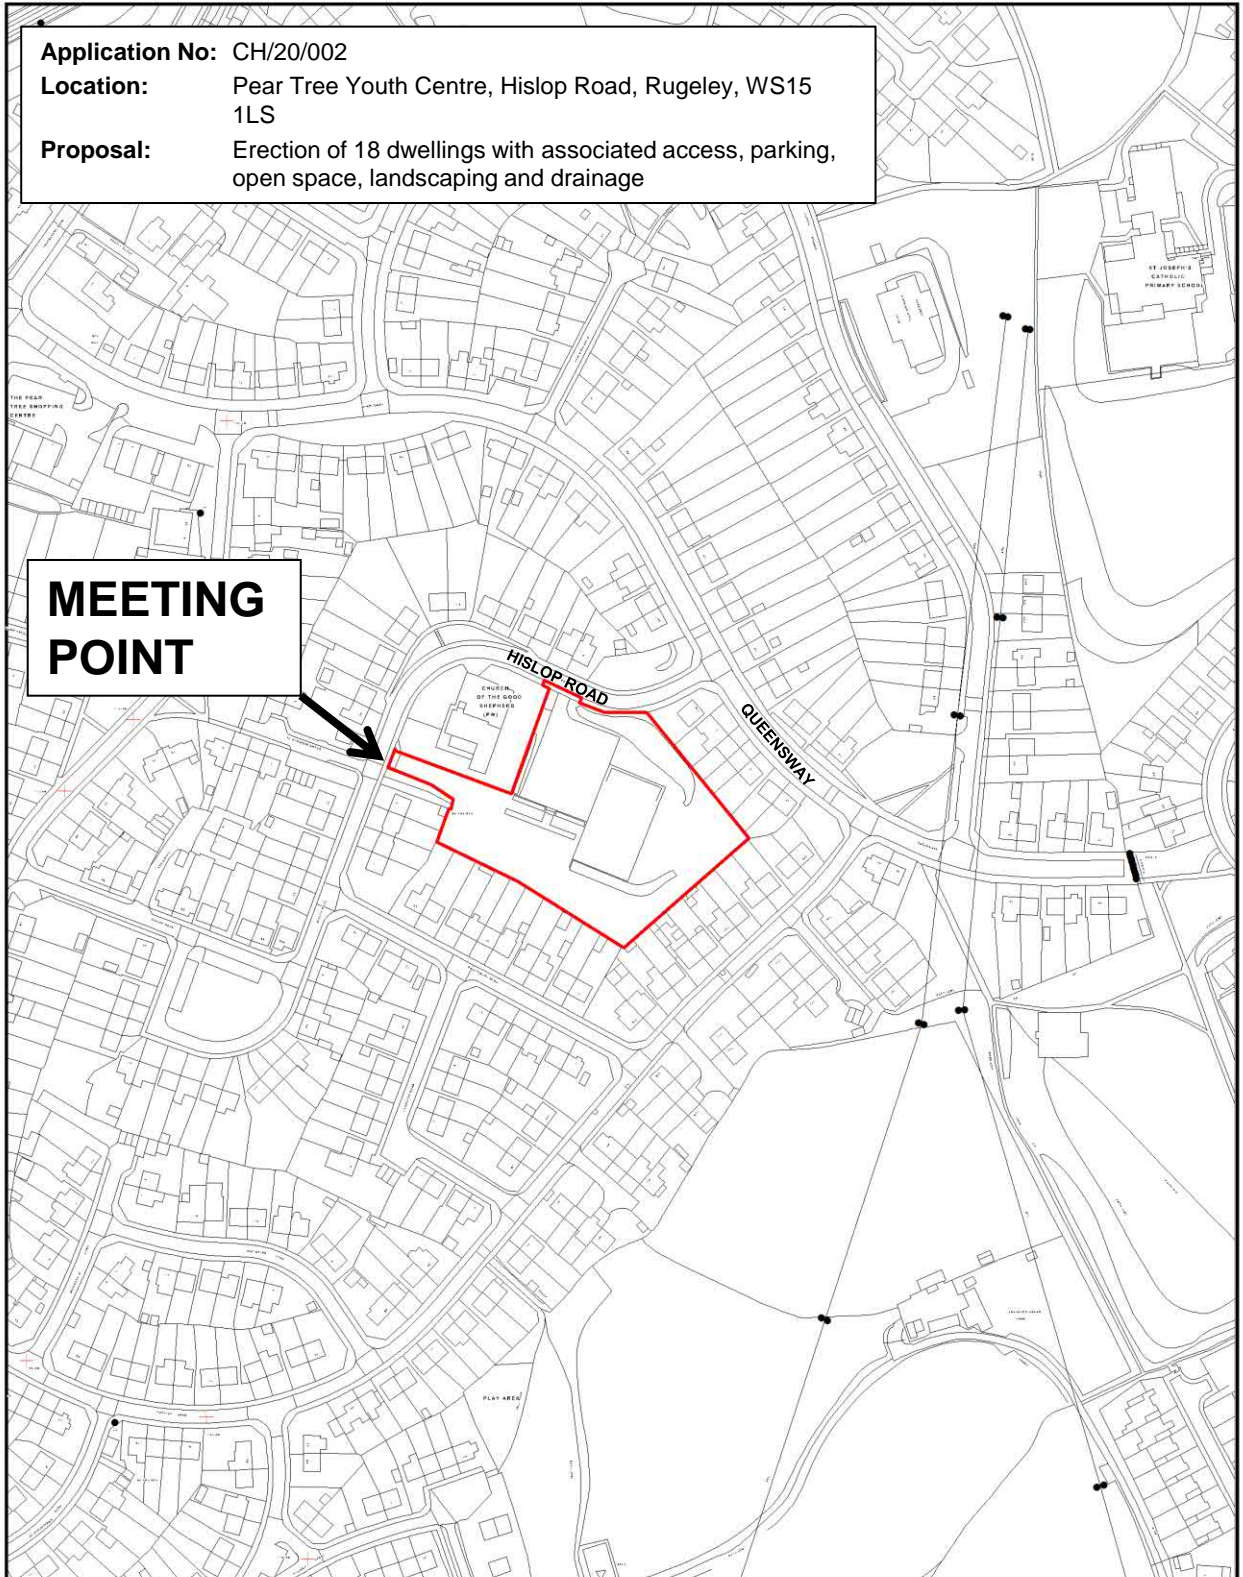

SITE VISIT

Application No: CH/20/002

Location: Pear Tree Youth Centre, Hislop Road, Rugeley, WS15 1LS

Proposal: Erection of 18 dwellings with associated access, parking, open space, landscaping and drainage

**MEETING
POINT**

PAGE INTENTIONALLY BLANK

SITE VISIT

Application No: CH/19/374

Location: Land between Wharf Road and Hardie Avenue, Rugeley, WS15 1NX

Proposal: Construction of 79 houses.

MEETING POINT

PAGE INTENTIONALLY BLANK

SITE VISIT

Application No: CH/19/426

Location: Land off Brindley Heath Road, Hednesford

Proposal: Erection of 1 No 2-bed bungalow (re submission of CH/18/373)