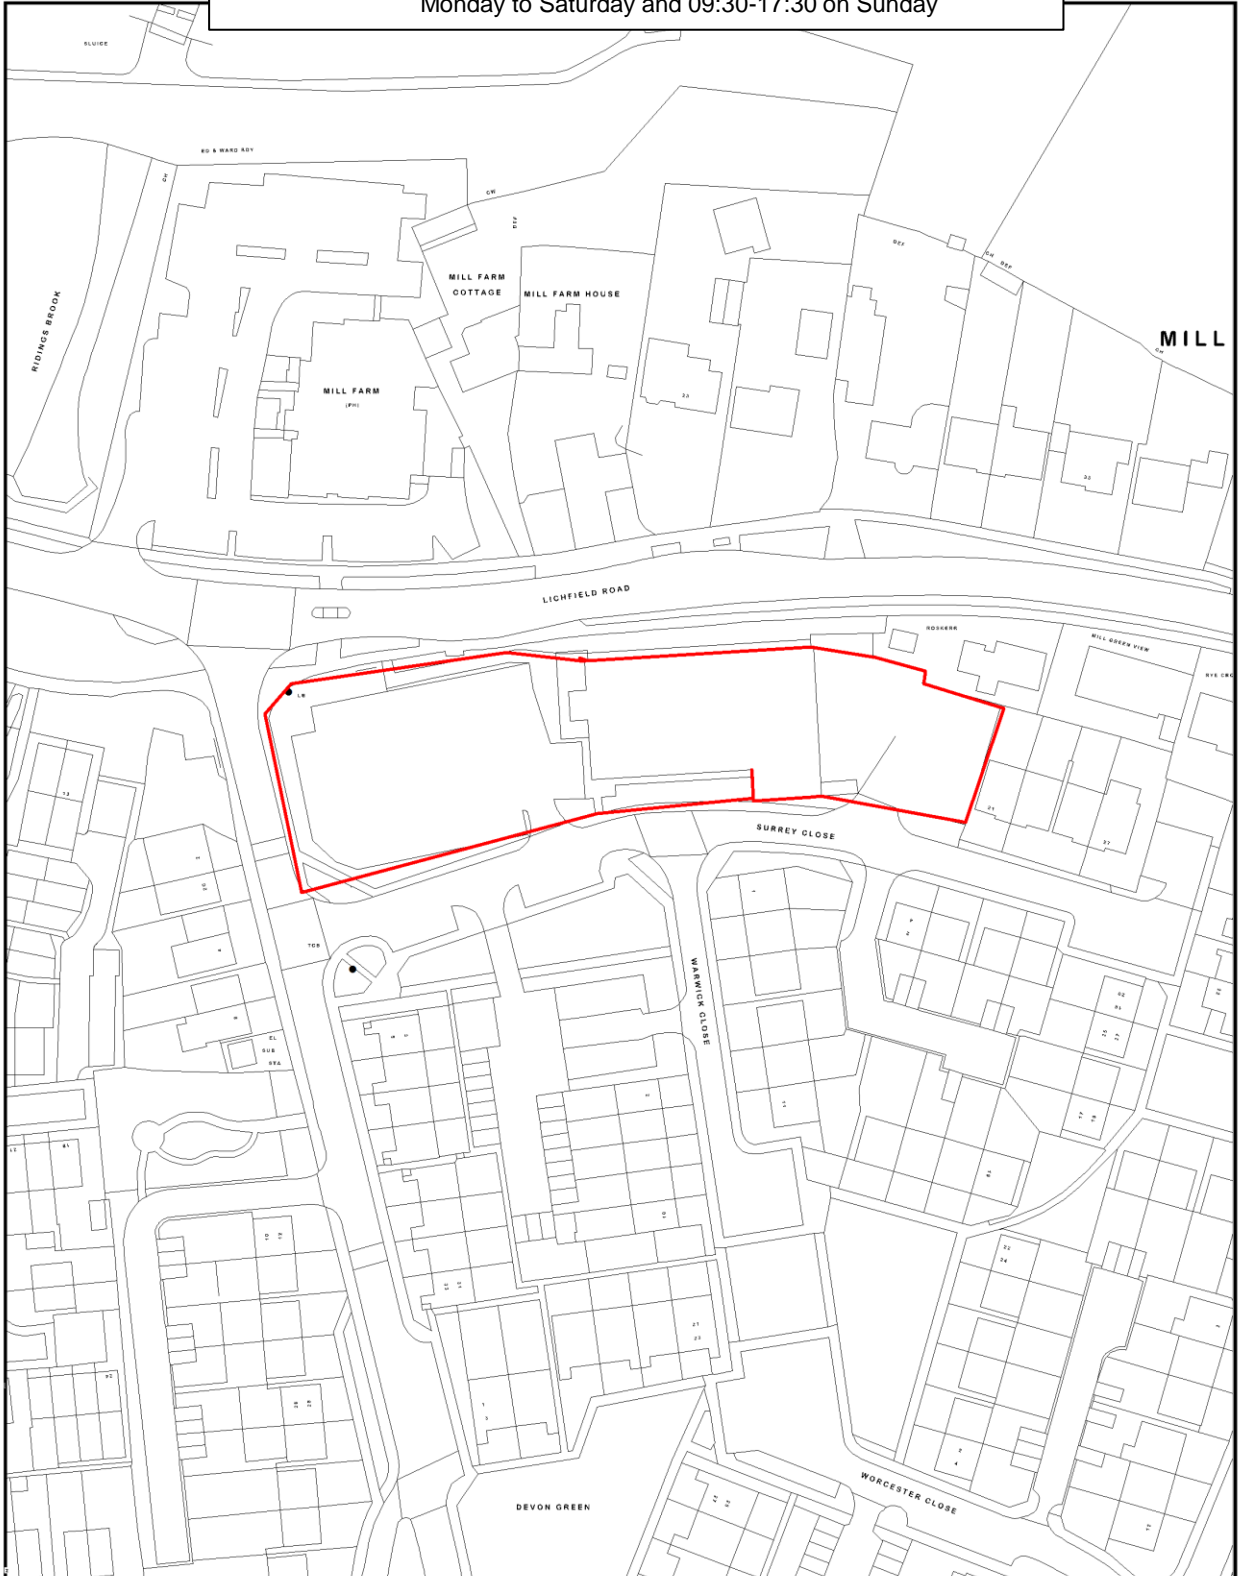

Location: Asda Stores Ltd, Lichfield Road, Cannock, WS11 8UF

Proposal: Variation of conditions 2 and 3 of planning permission CH/13/0302, to allow opening between 07:00 to 23:00 Monday to Saturday and 10:00- 17:00 on Sunday; and to allow public access to car park between 06:30 to 23:30 Monday to Saturday and 09:30-17:30 on Sunday

Aerial Photograph

Street View