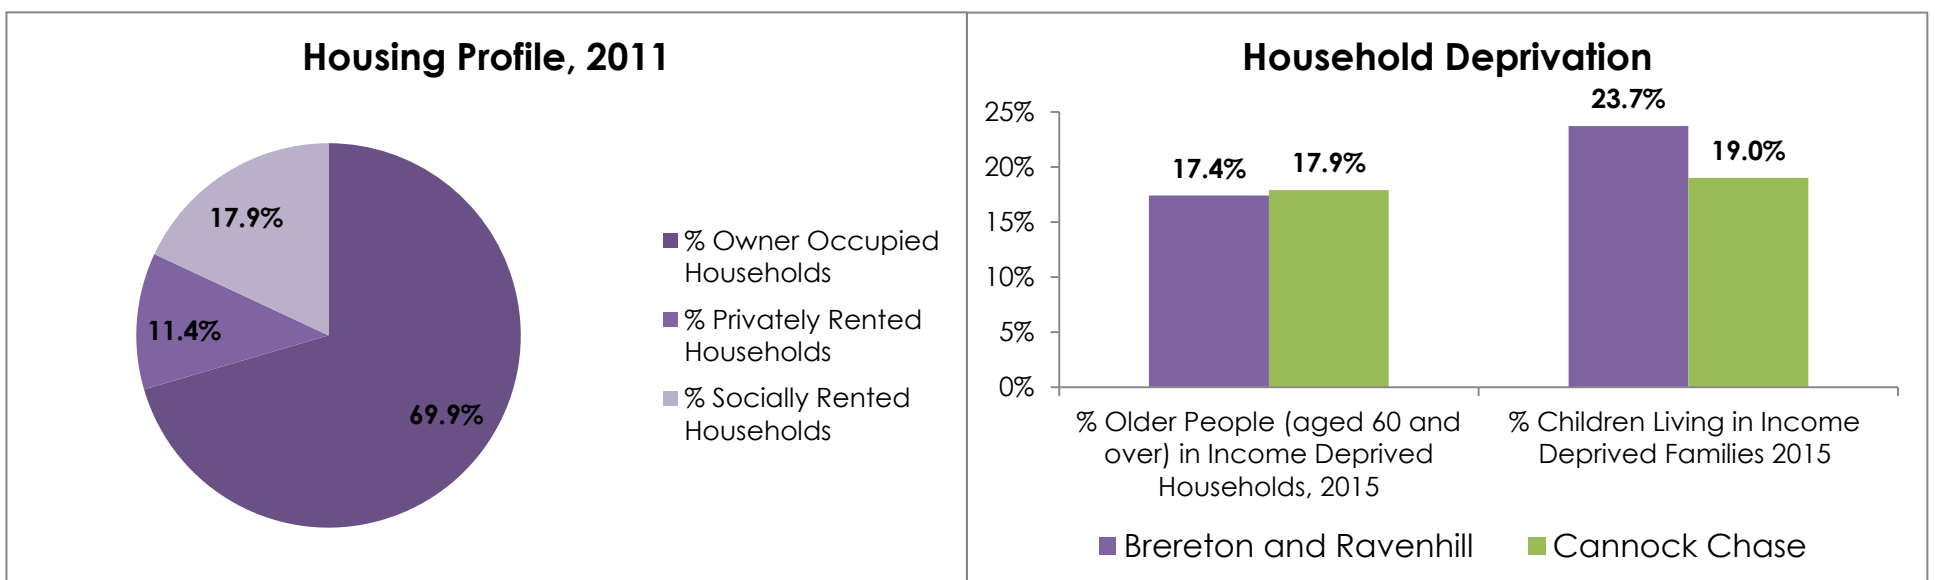

Ward Profile 2018: Brereton and Ravenhill

Population

Physically Active and Healthy Lives

Education and Employment

Housing

Living Environment

Data sourced from Office for National Statistics and Staffordshire County Council, *Cannock Chase: Locality Profile* (January 2018)