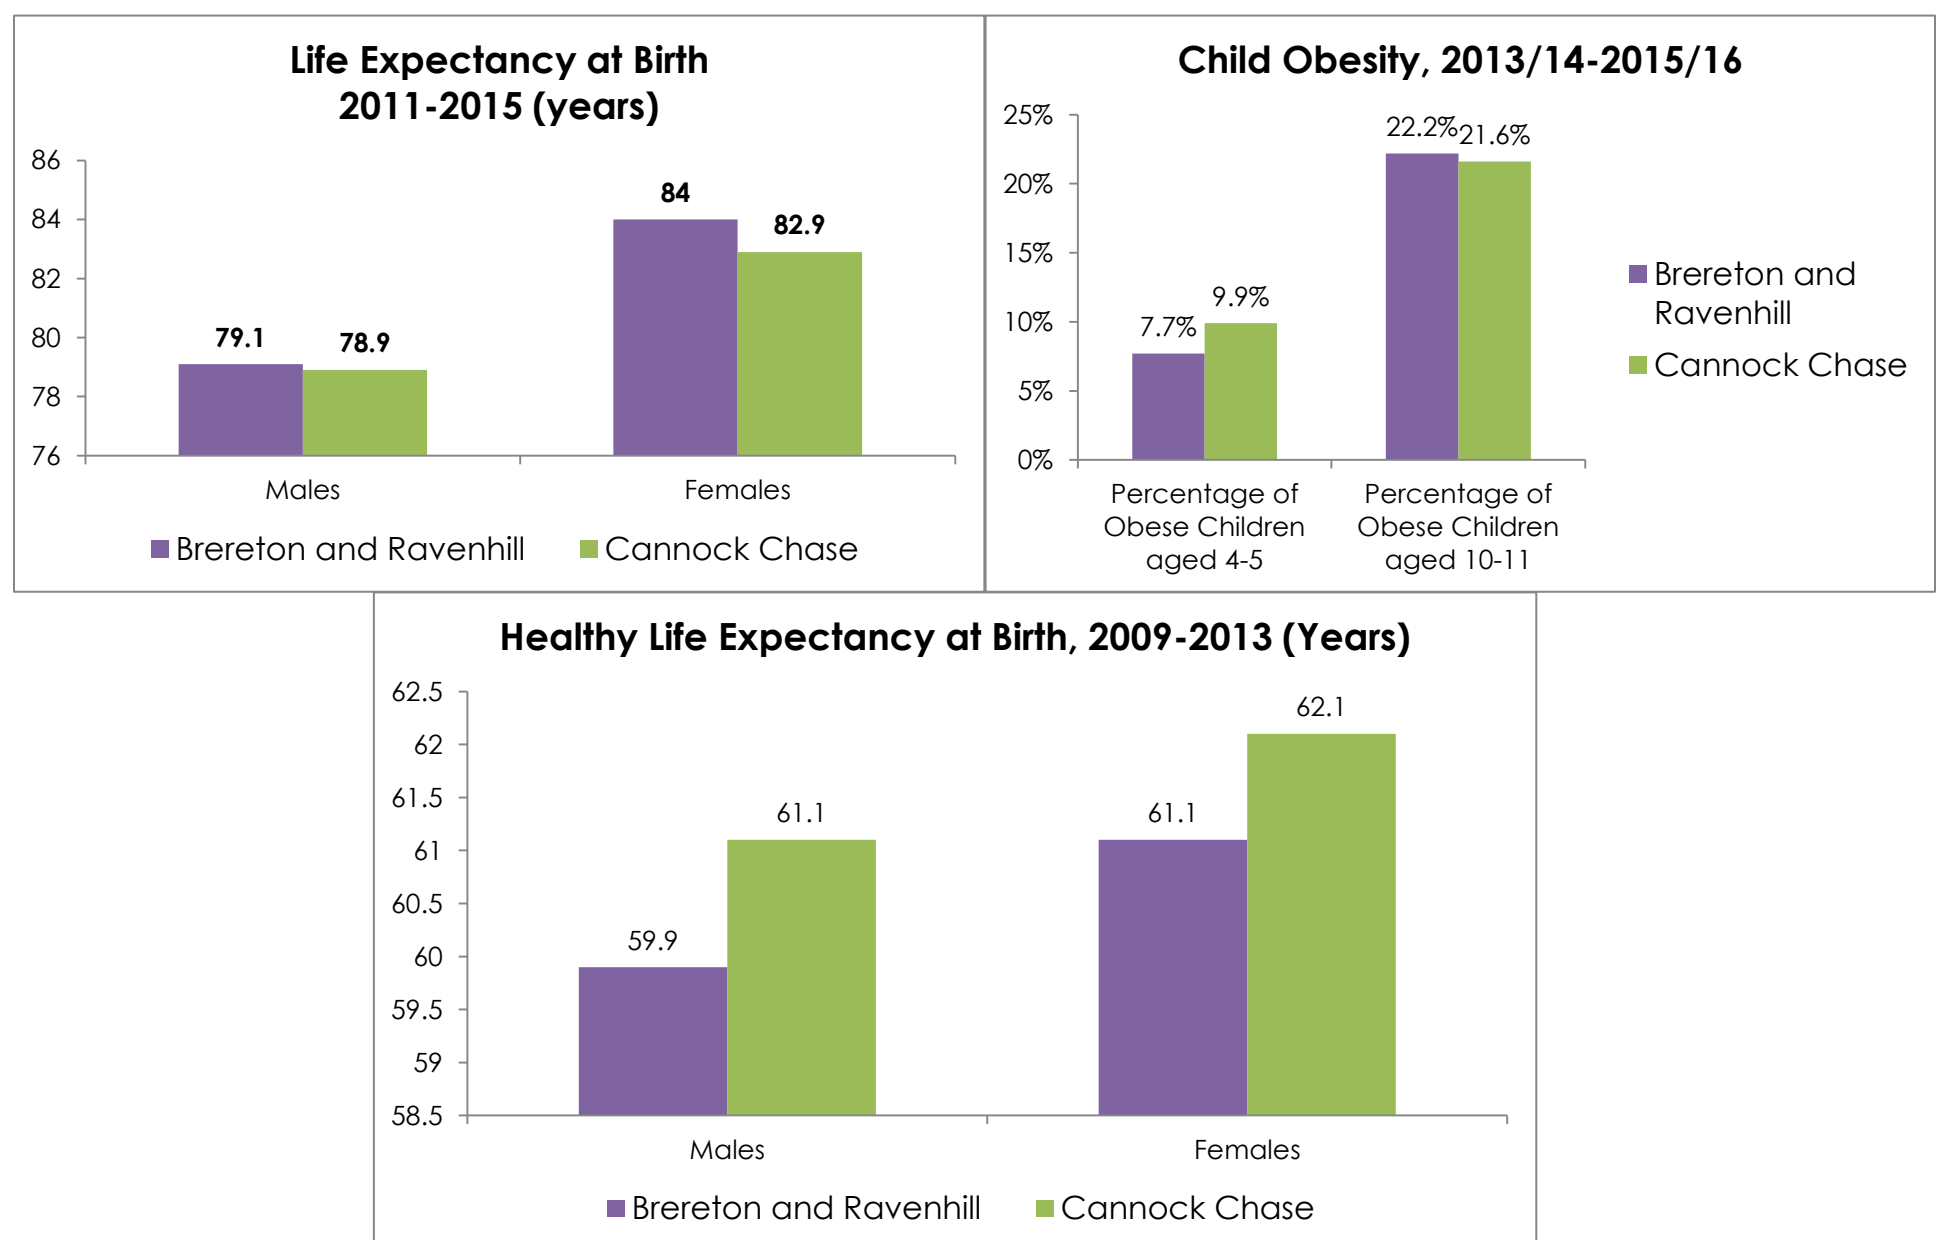

Ward Profile 2018: Brereton and Ravenhill

Population

Physically Active and Healthy Lives

Education and Employment

Housing

Living Environment

Data sourced from Office for National Statistics and Staffordshire County Council, *Cannock Chase: Locality Profile* (January 2018)