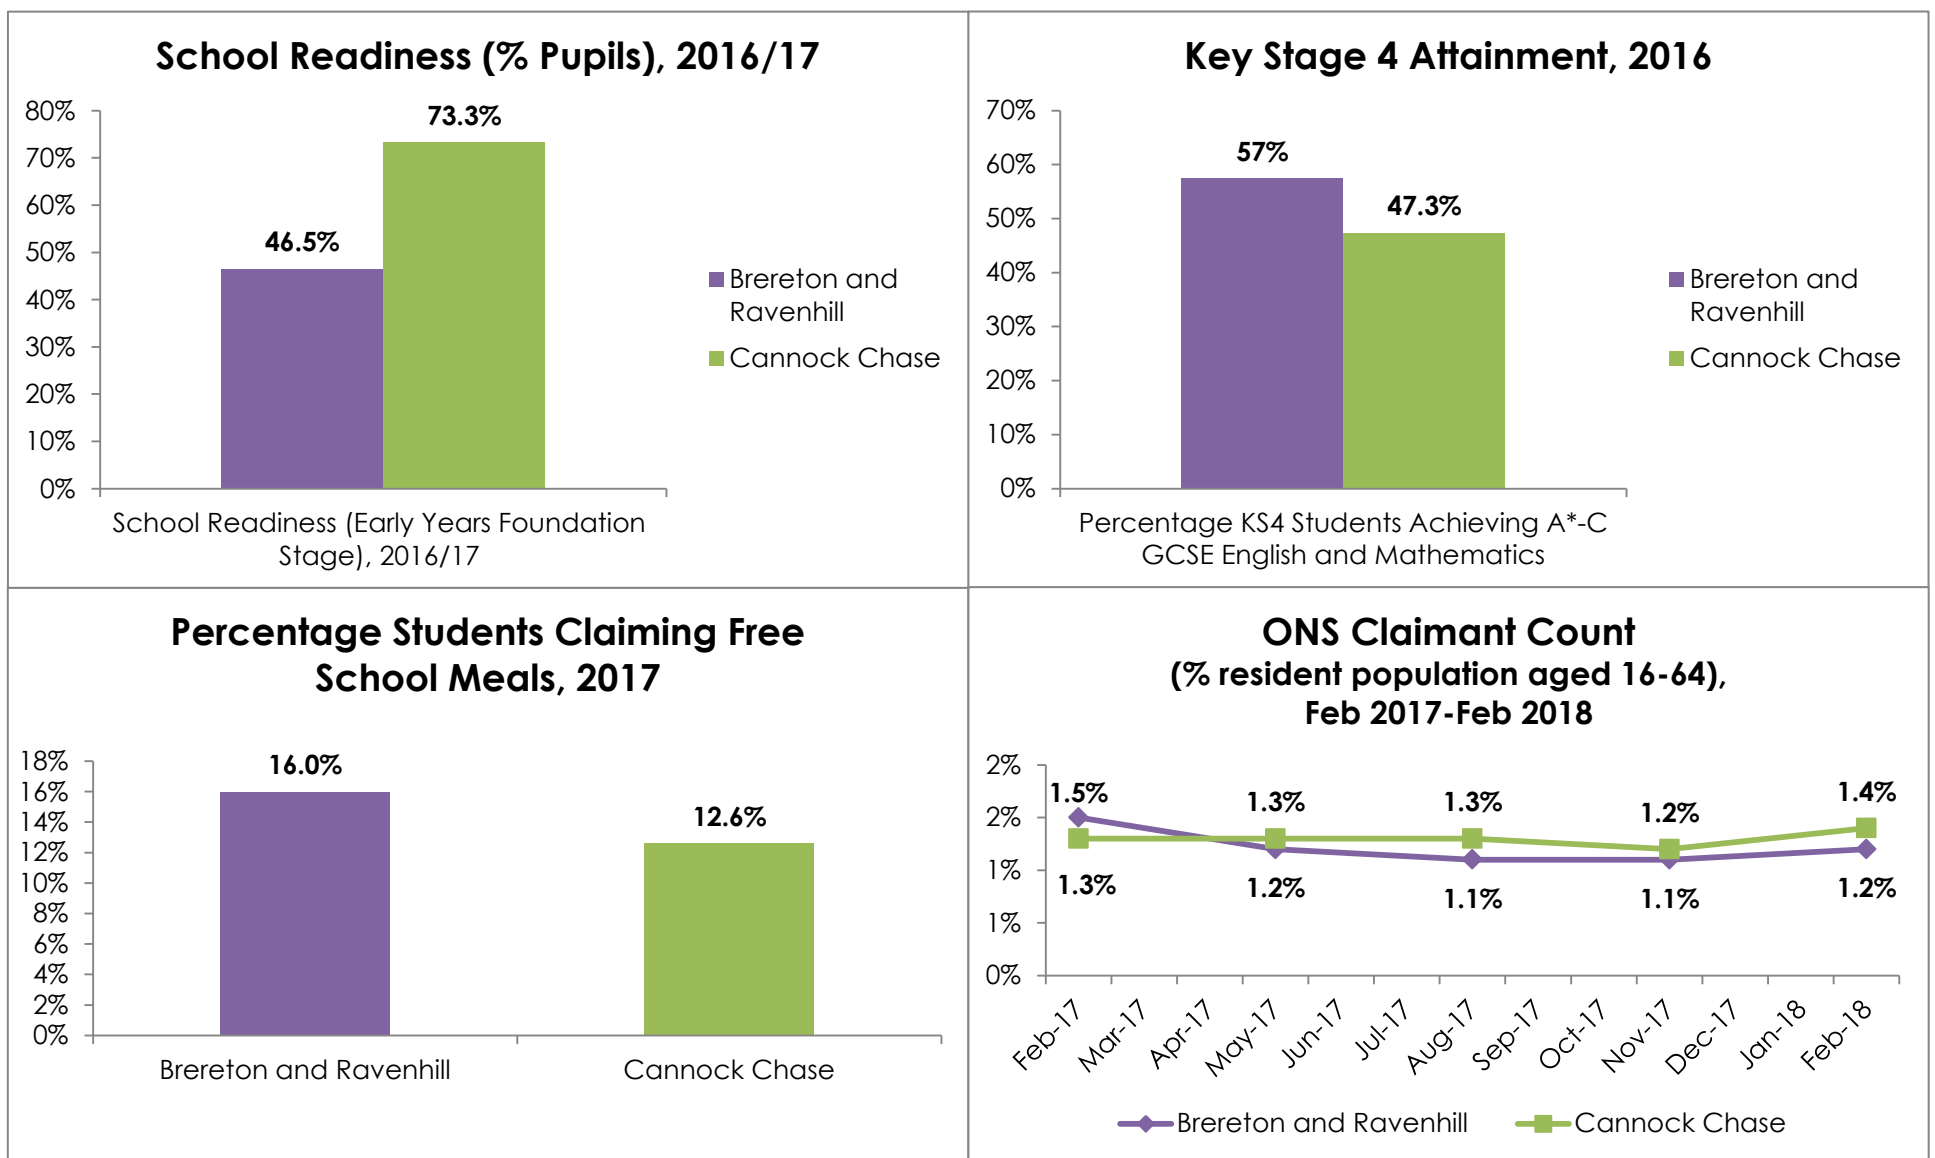

Ward Profile 2018: Brereton and Ravenhill

Population

Physically Active and Healthy Lives

Education and Employment

Housing

Living Environment

Data sourced from Office for National Statistics and Staffordshire County Council, *Cannock Chase: Locality Profile* (January 2018)