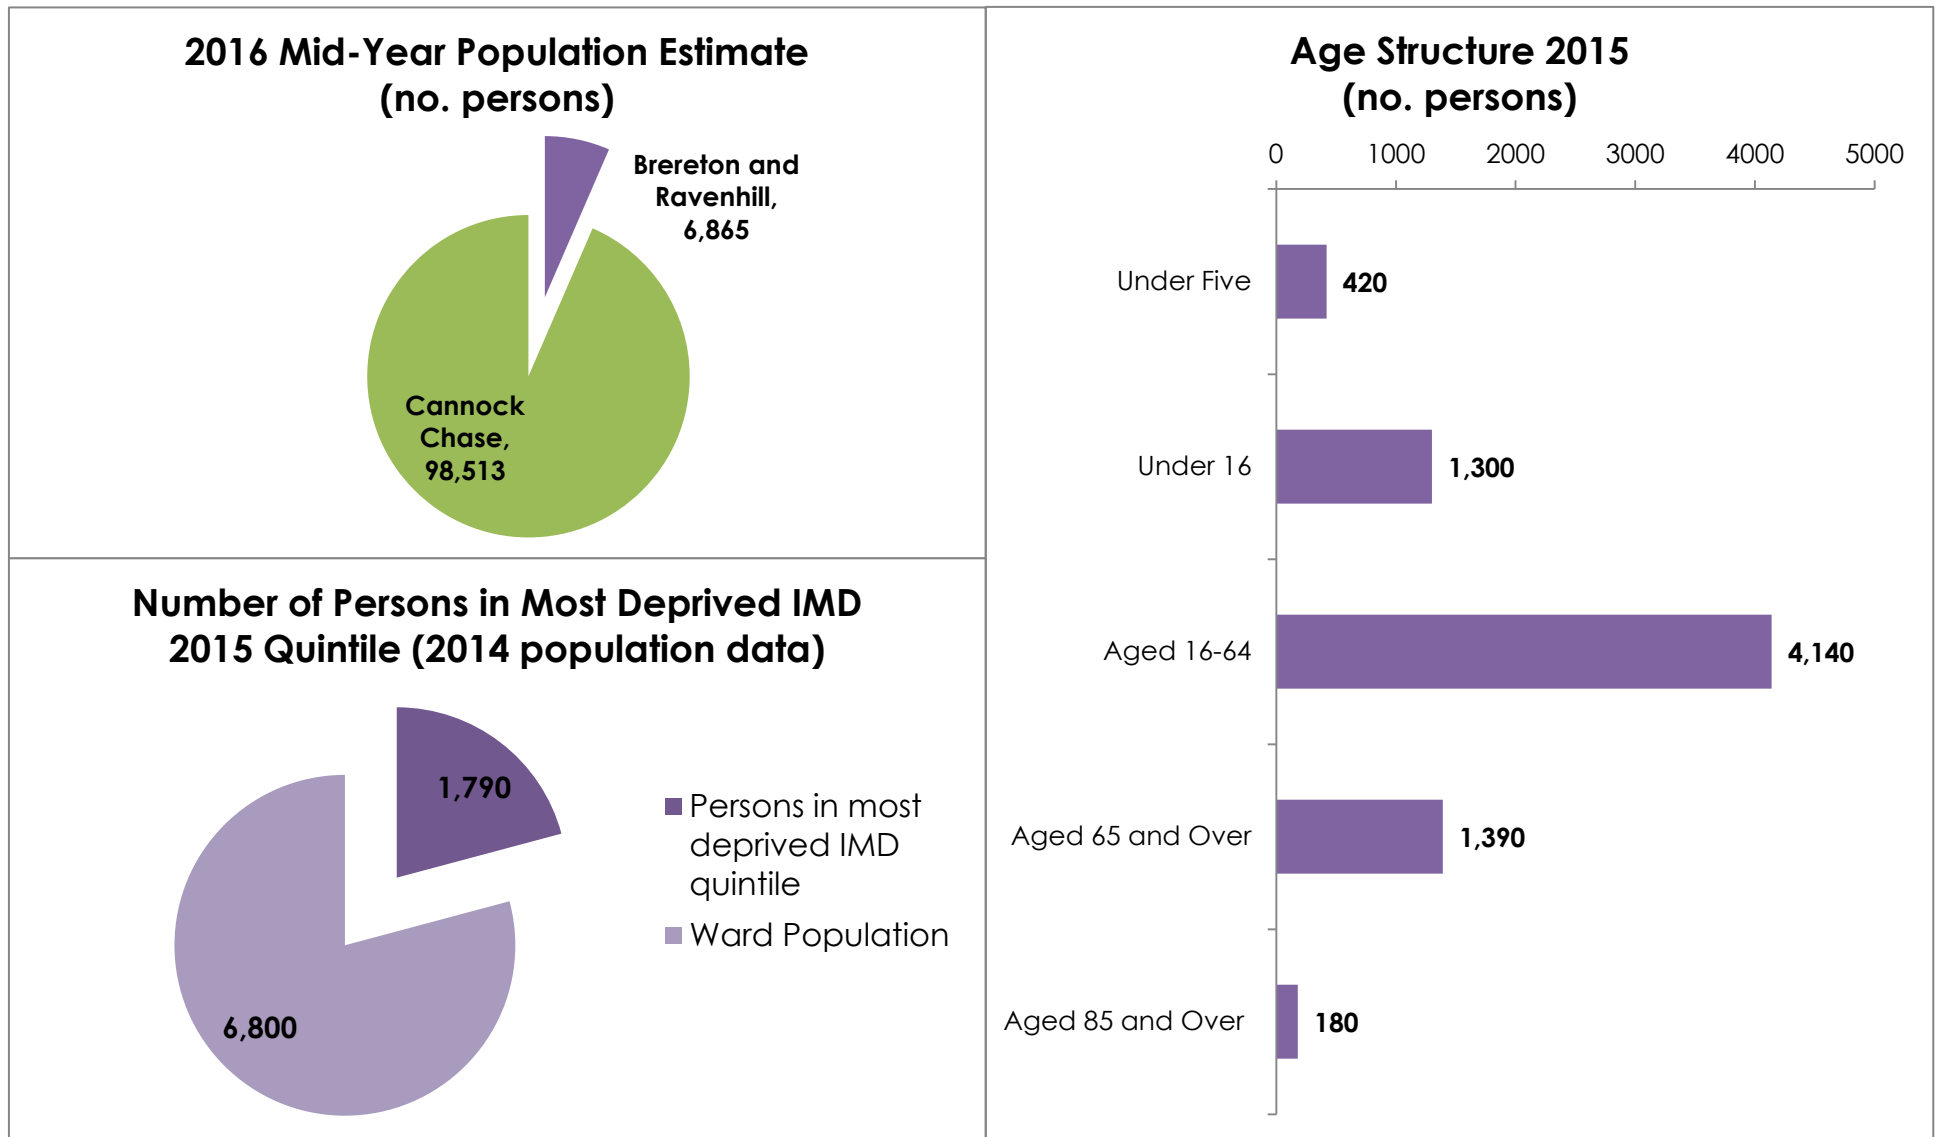

Ward Profile 2018: Brereton and Ravenhill

Population

Physically Active and Healthy Lives

Education and Employment

Housing

Living Environment

Data sourced from Office for National Statistics and Staffordshire County Council, *Cannock Chase: Locality Profile* (January 2018)