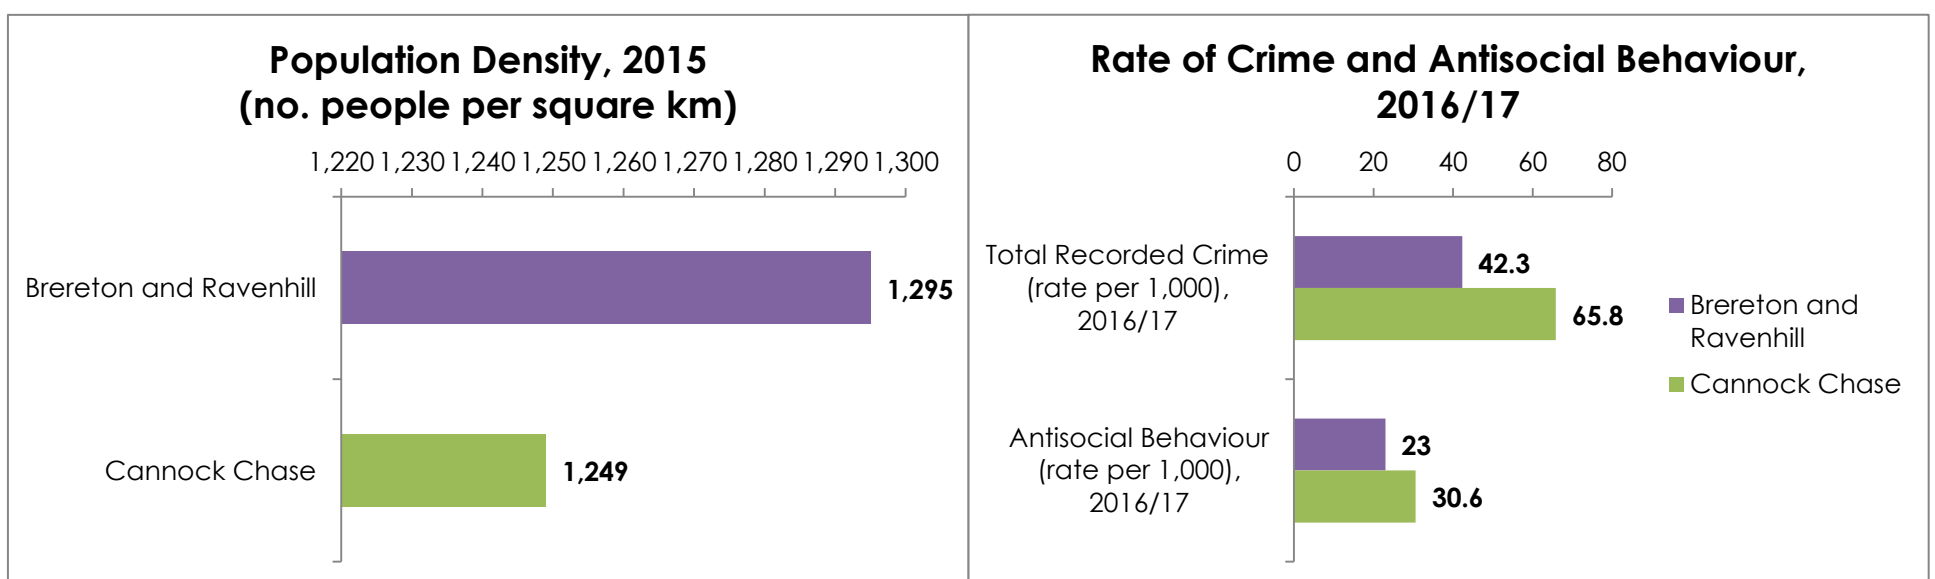

Ward Profile 2018: Brereton and Ravenhill

Population

Physically Active and Healthy Lives

Education and Employment

Housing

Living Environment

Data sourced from Office for National Statistics and Staffordshire County Council, *Cannock Chase: Locality Profile* (January 2018)