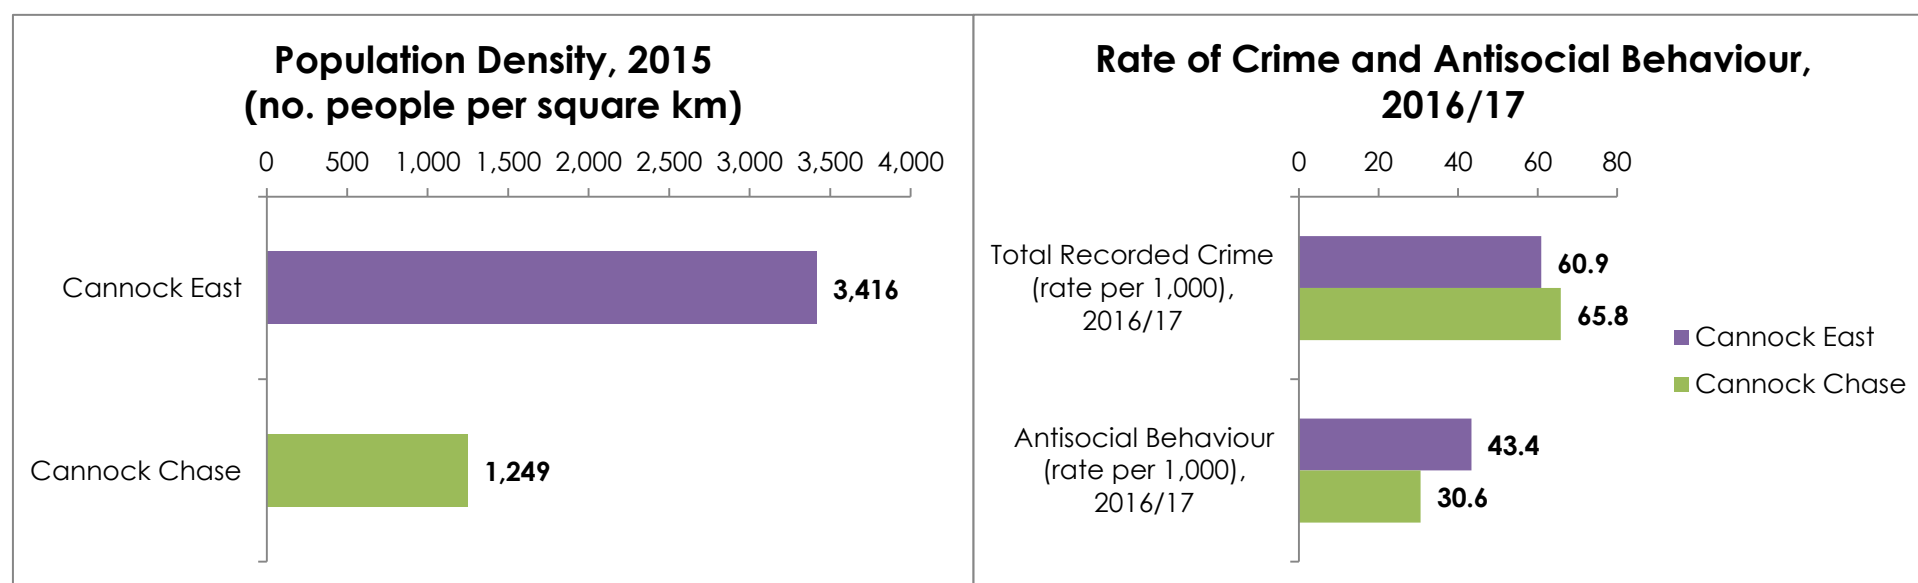

Ward Profile 2018: Cannock East

Population

Physically Active and Healthy Lives

Education and Employment

Housing

Living Environment

Data sourced from Office for National Statistics and Staffordshire County Council, *Cannock Chase: Locality Profile* (January 2018)