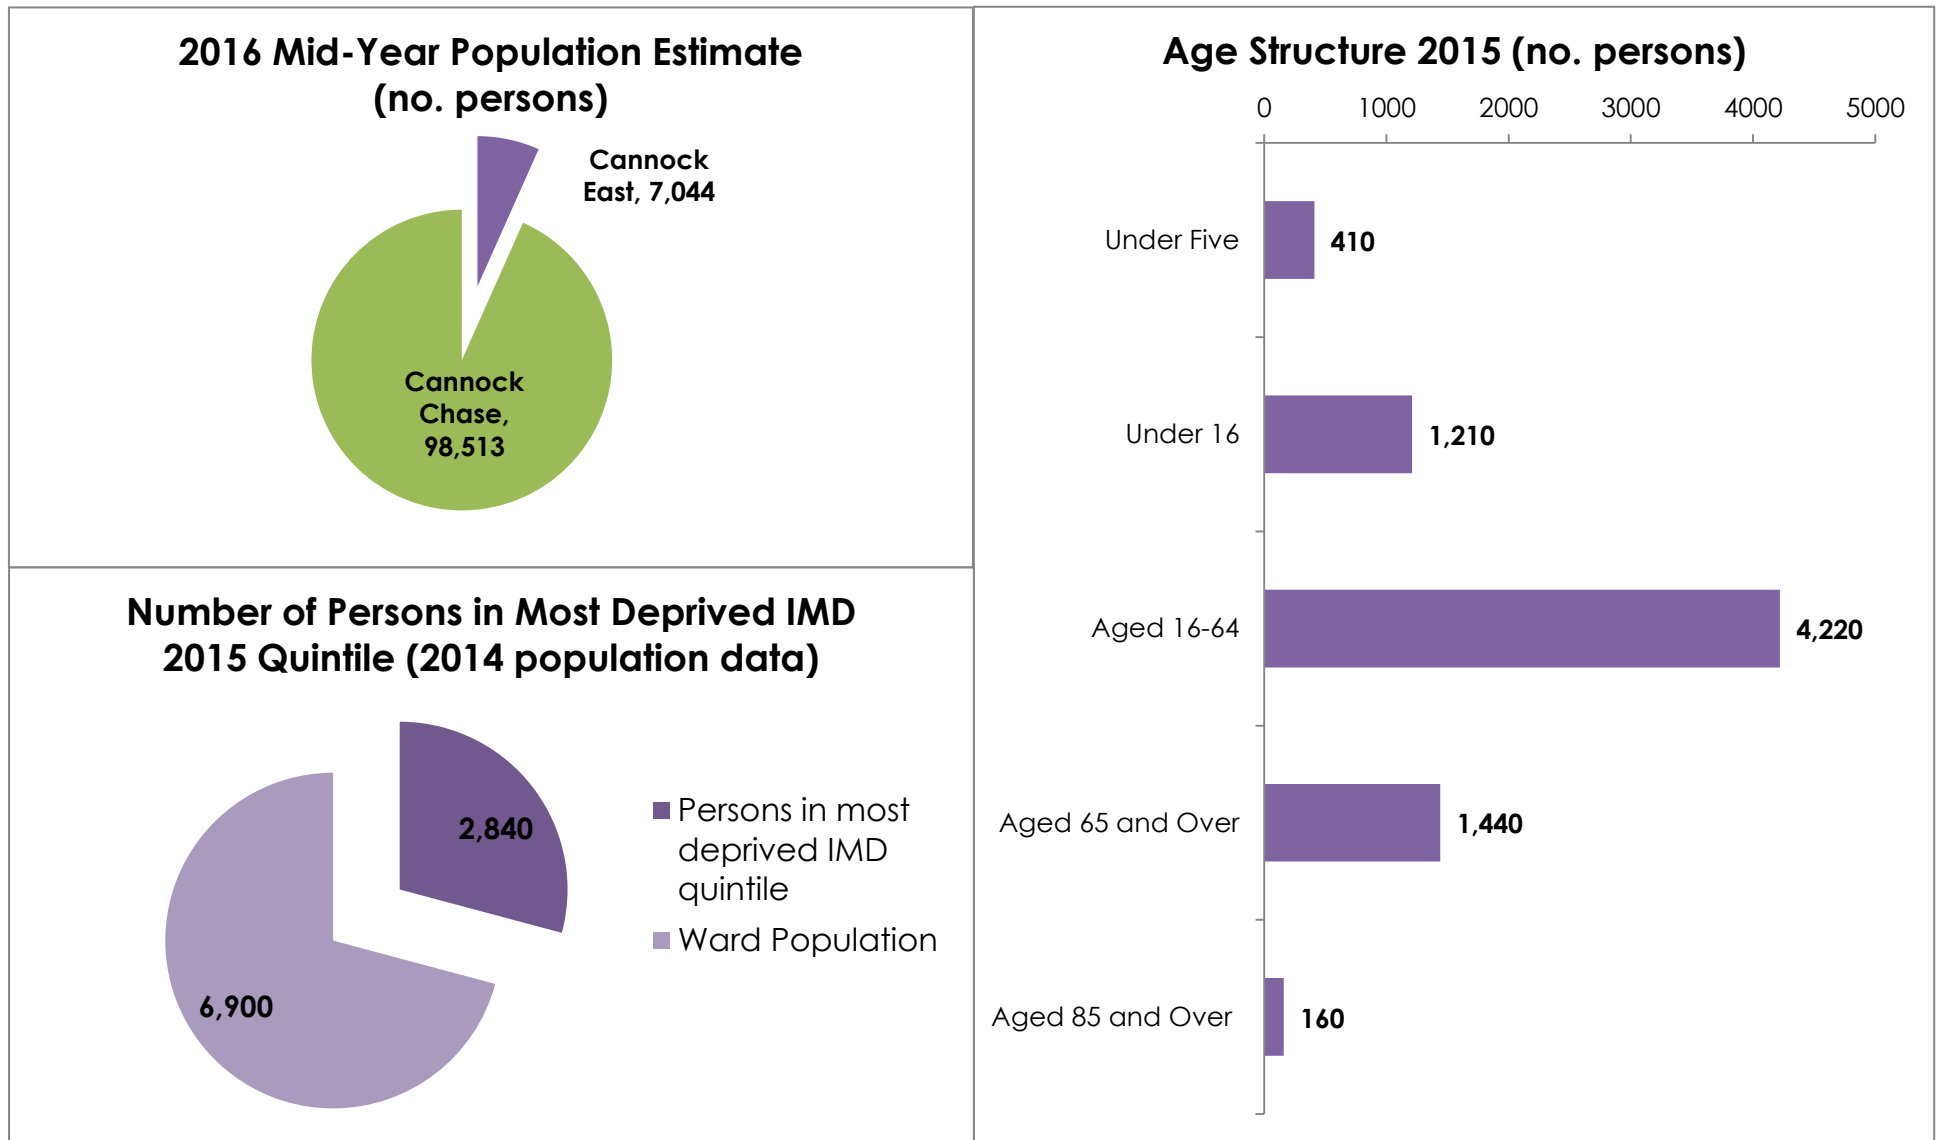

Ward Profile 2018: Cannock East

Population

Physically Active and Healthy Lives

Education and Employment

Housing

Living Environment

Data sourced from Office for National Statistics and Staffordshire County Council, *Cannock Chase: Locality Profile* (January 2018)