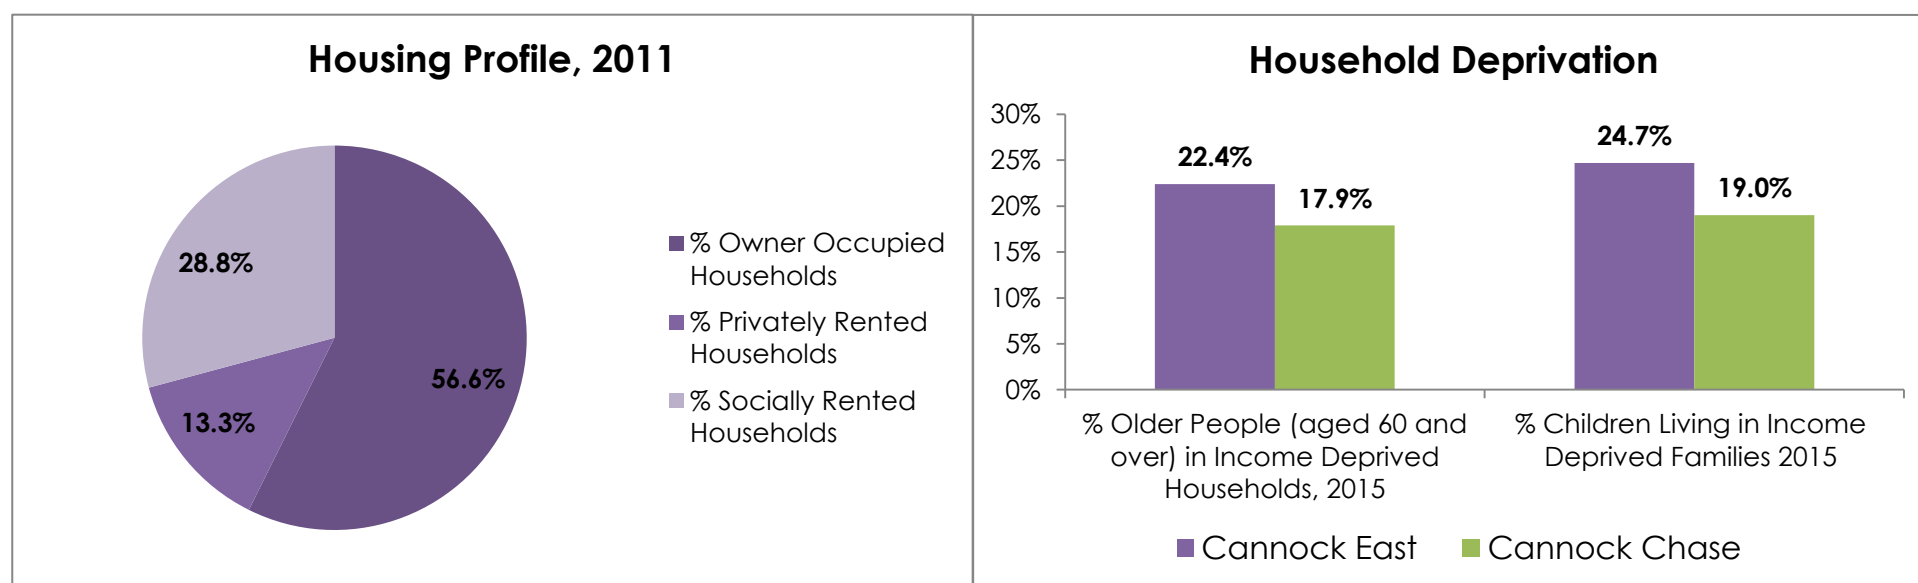

Ward Profile 2018: Cannock East

Population

Physically Active and Healthy Lives

Education and Employment

Housing

Living Environment

Data sourced from Office for National Statistics and Staffordshire County Council, *Cannock Chase: Locality Profile* (January 2018)