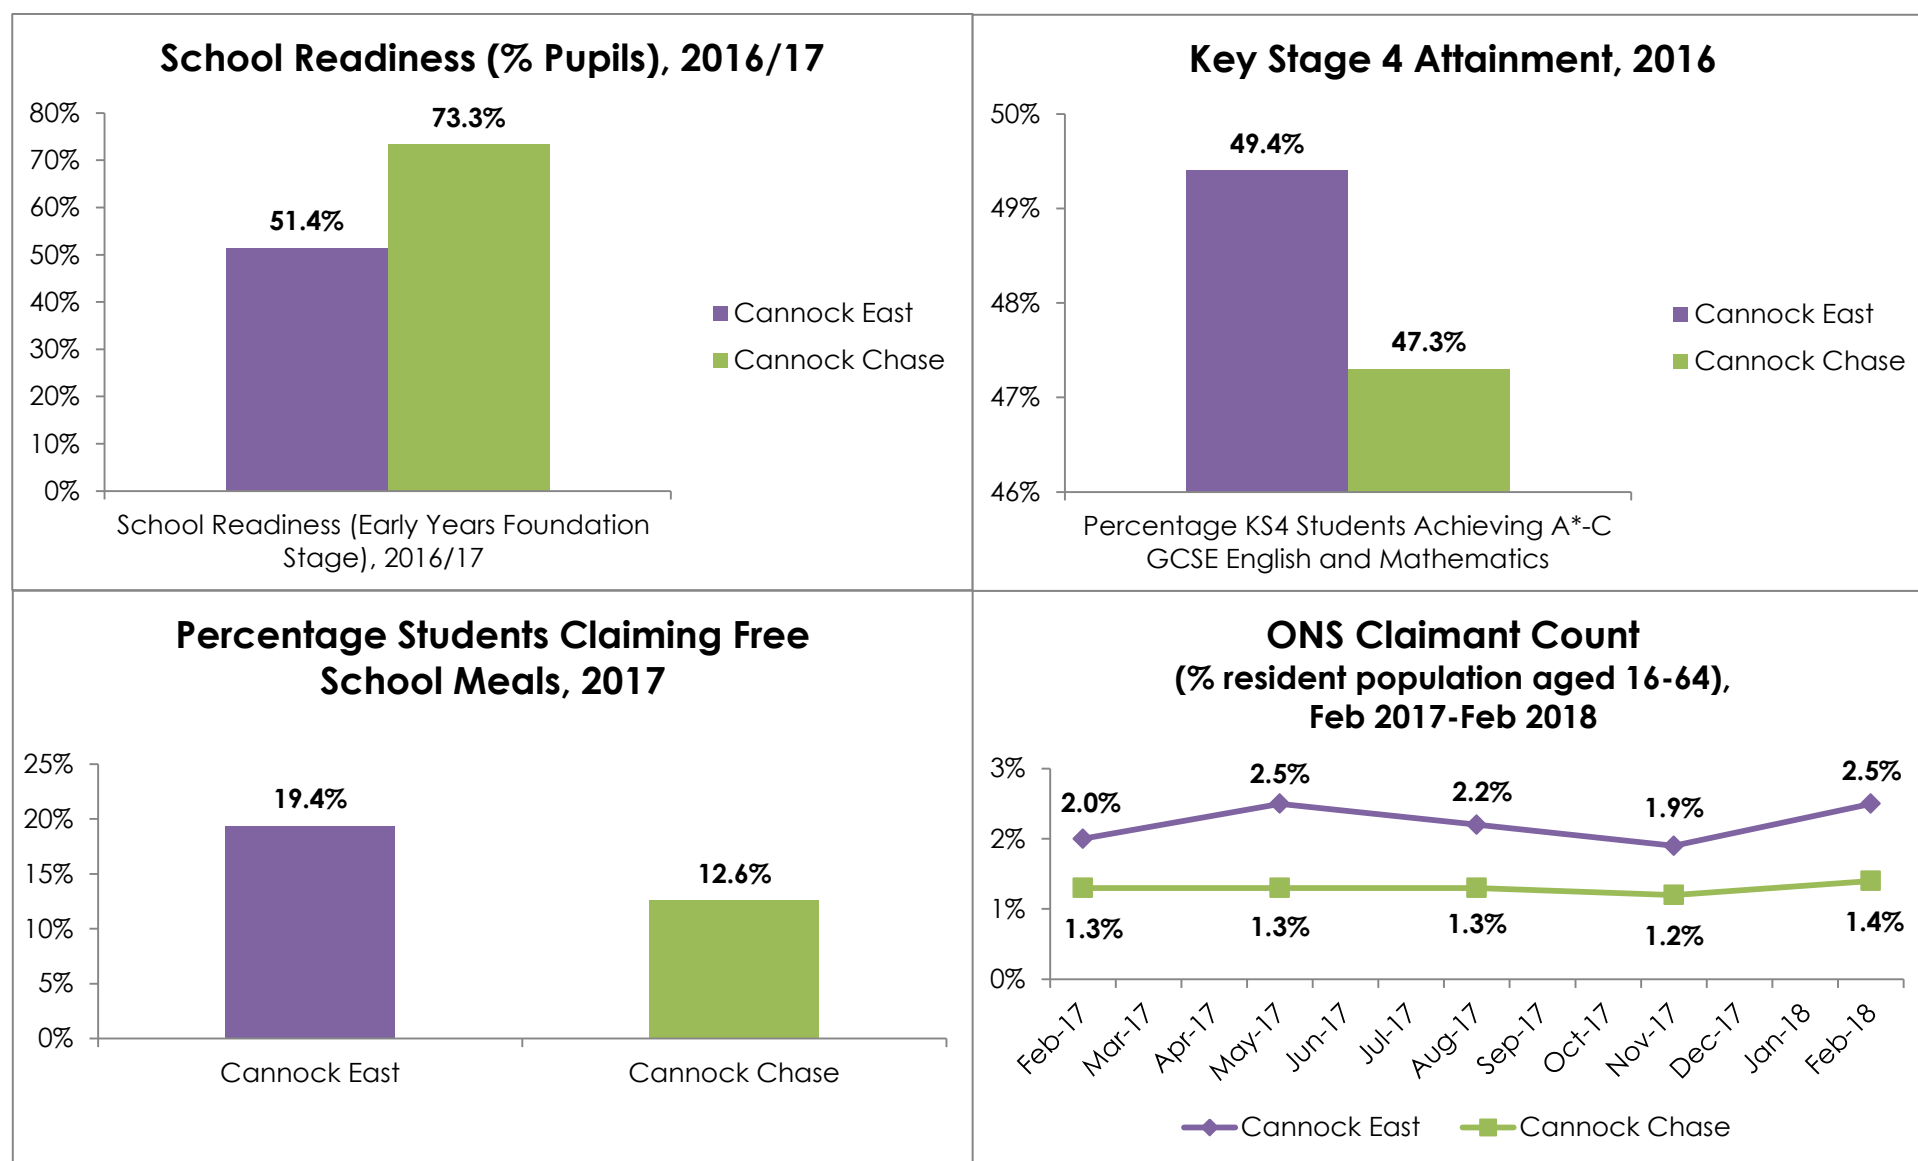

Ward Profile 2018: Cannock East

Population

Physically Active and Healthy Lives

Education and Employment

Housing

Living Environment

Data sourced from Office for National Statistics and Staffordshire County Council, *Cannock Chase: Locality Profile* (January 2018)