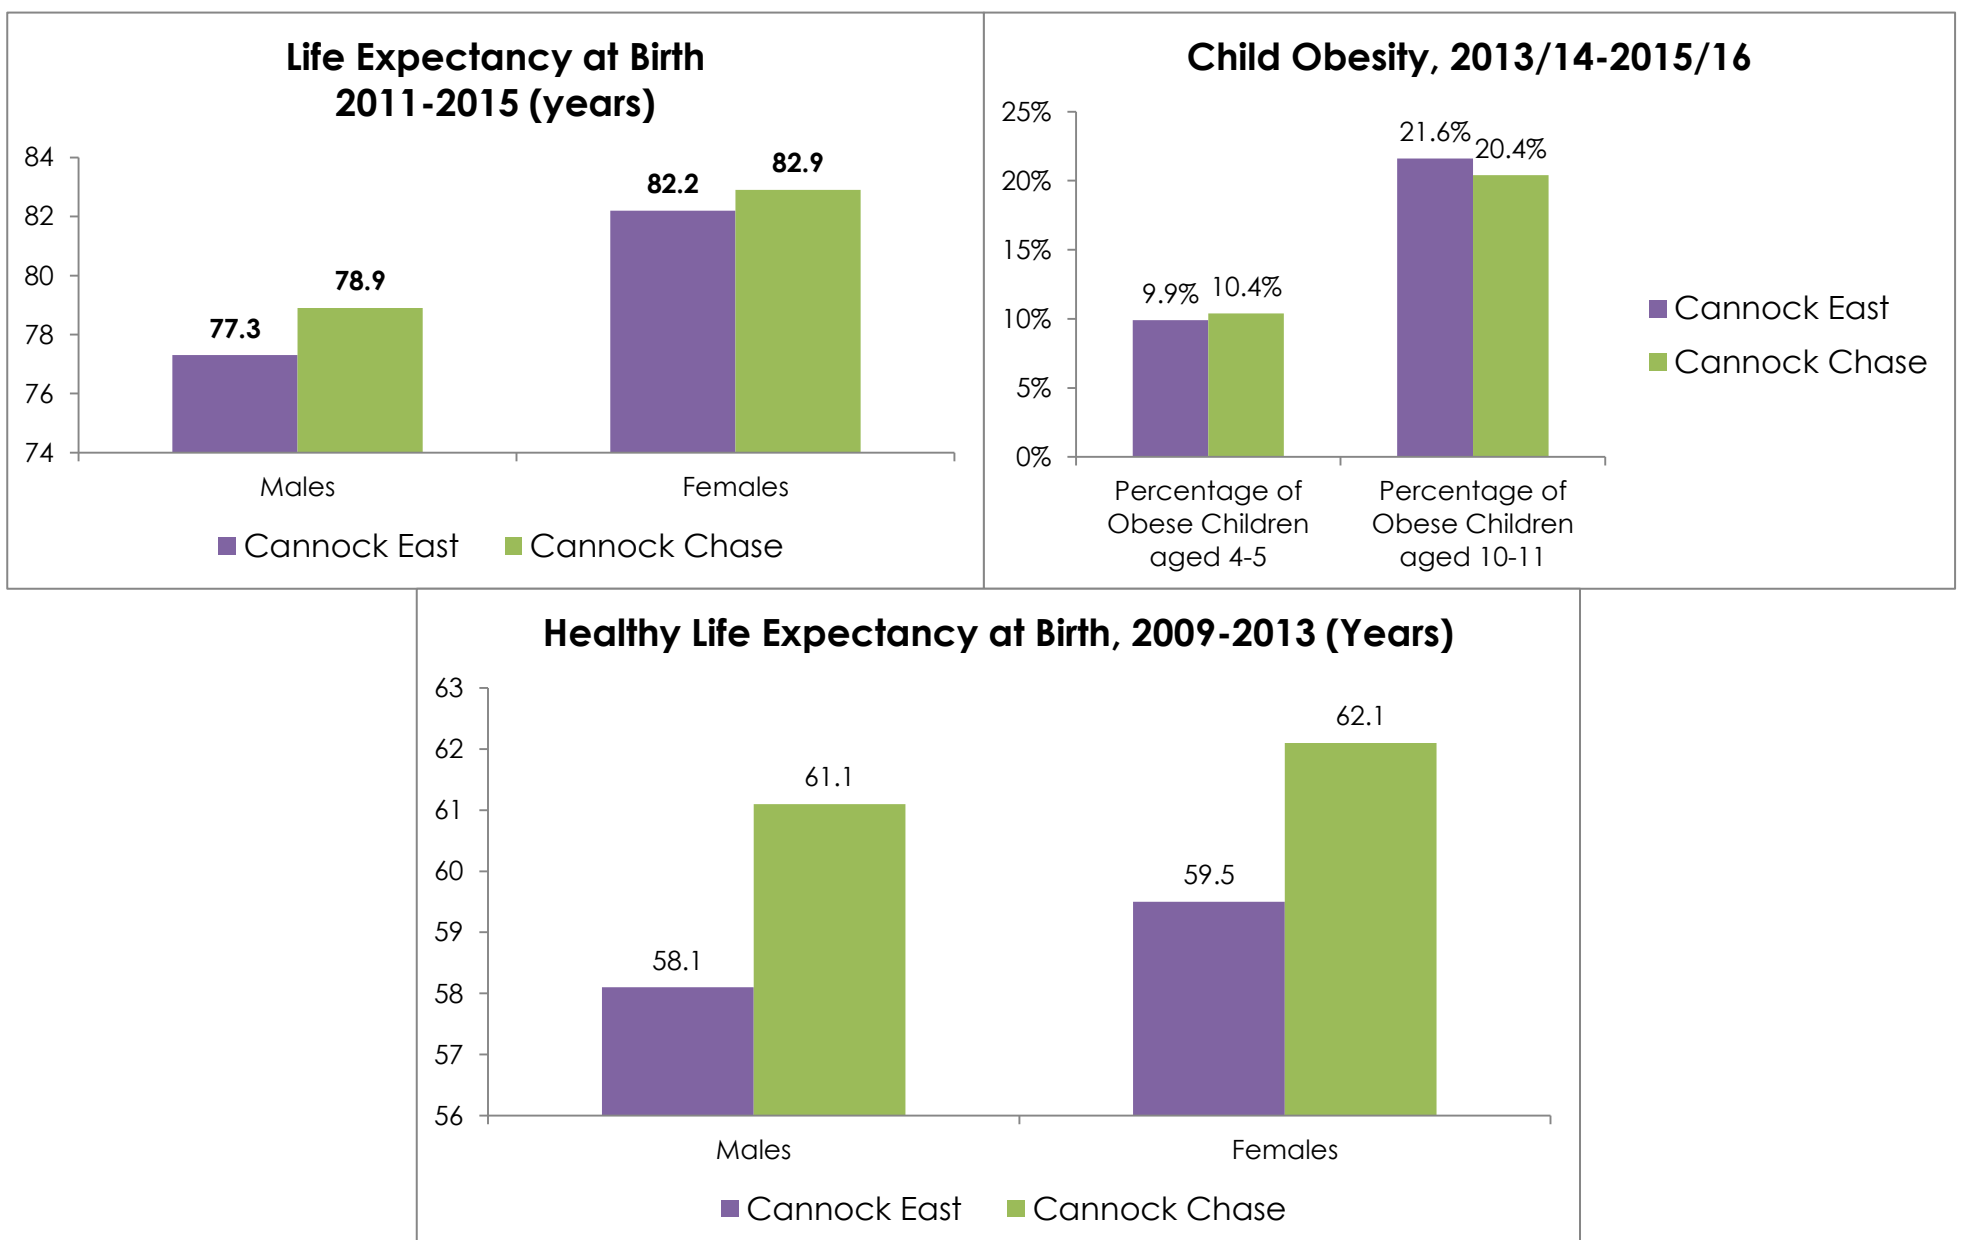

Ward Profile 2018: Cannock East

Population

Physically Active and Healthy Lives

Education and Employment

Housing

Living Environment

Data sourced from Office for National Statistics and Staffordshire County Council, *Cannock Chase: Locality Profile* (January 2018)