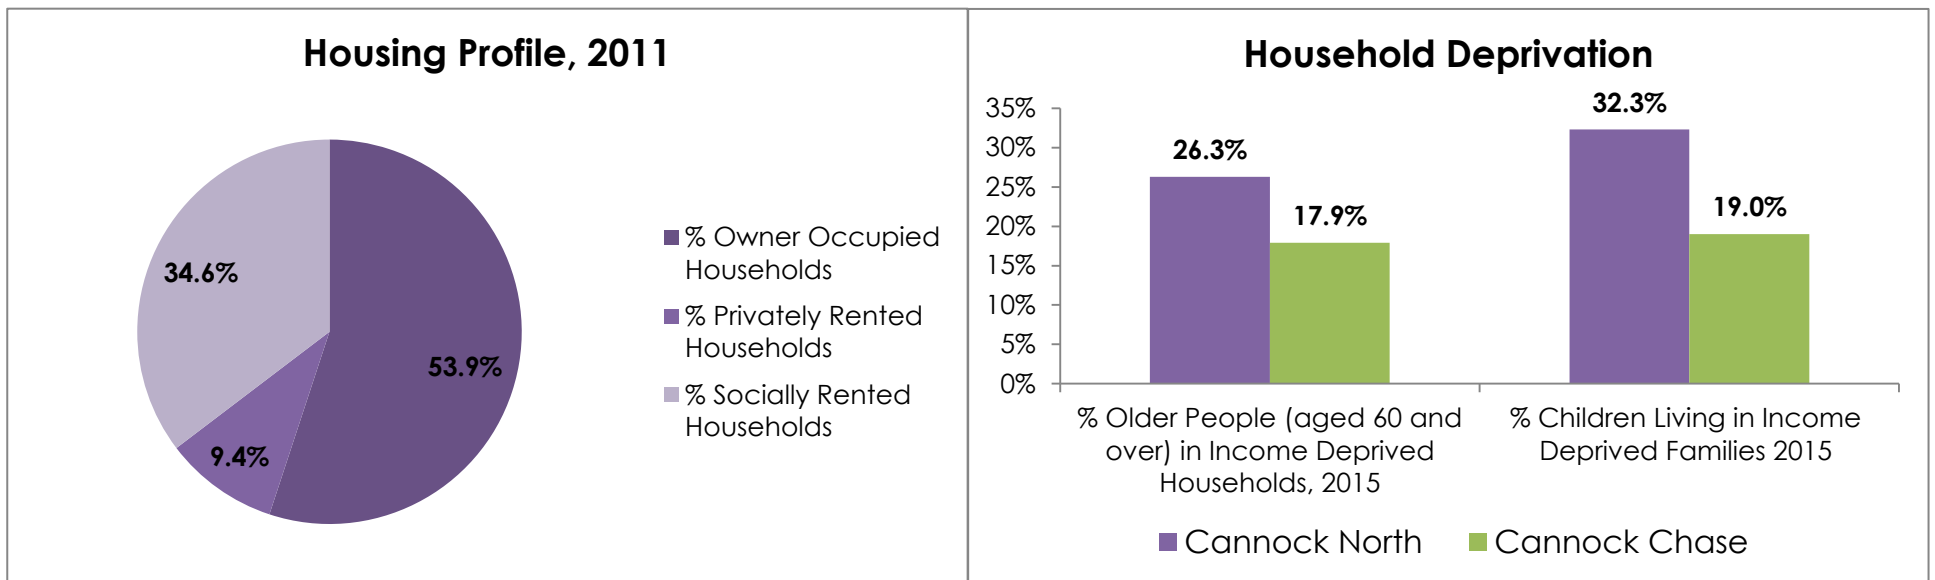

Ward Profile 2018: Cannock North

Population

Physically Active and Healthy Lives

Education and Employment

Housing

Living Environment

Data sourced from Office for National Statistics and Staffordshire County Council, *Cannock Chase: Locality Profile* (January 2018)