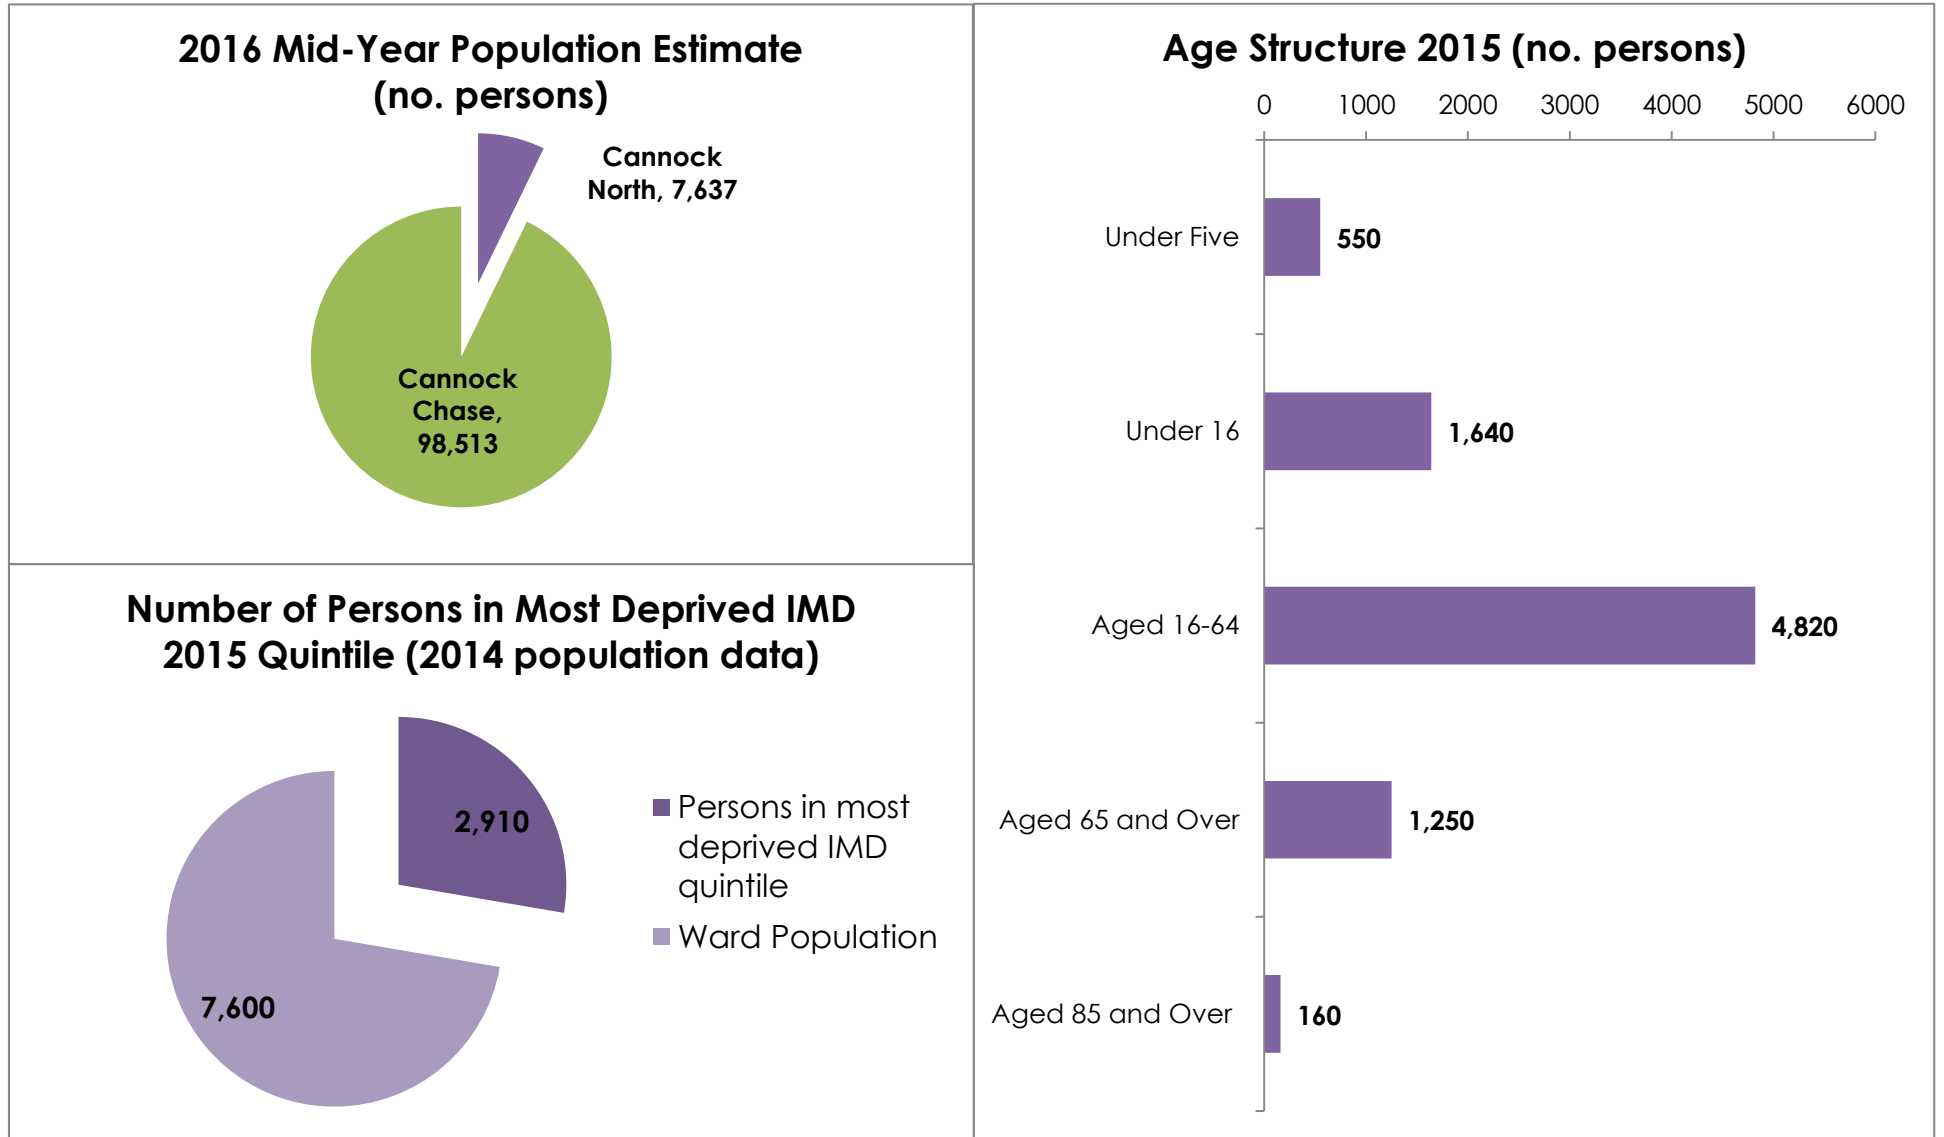

Ward Profile 2018: Cannock North

Population

Physically Active and Healthy Lives

Education and Employment

Housing

Living Environment

Data sourced from Office for National Statistics and Staffordshire County Council, *Cannock Chase: Locality Profile* (January 2018)