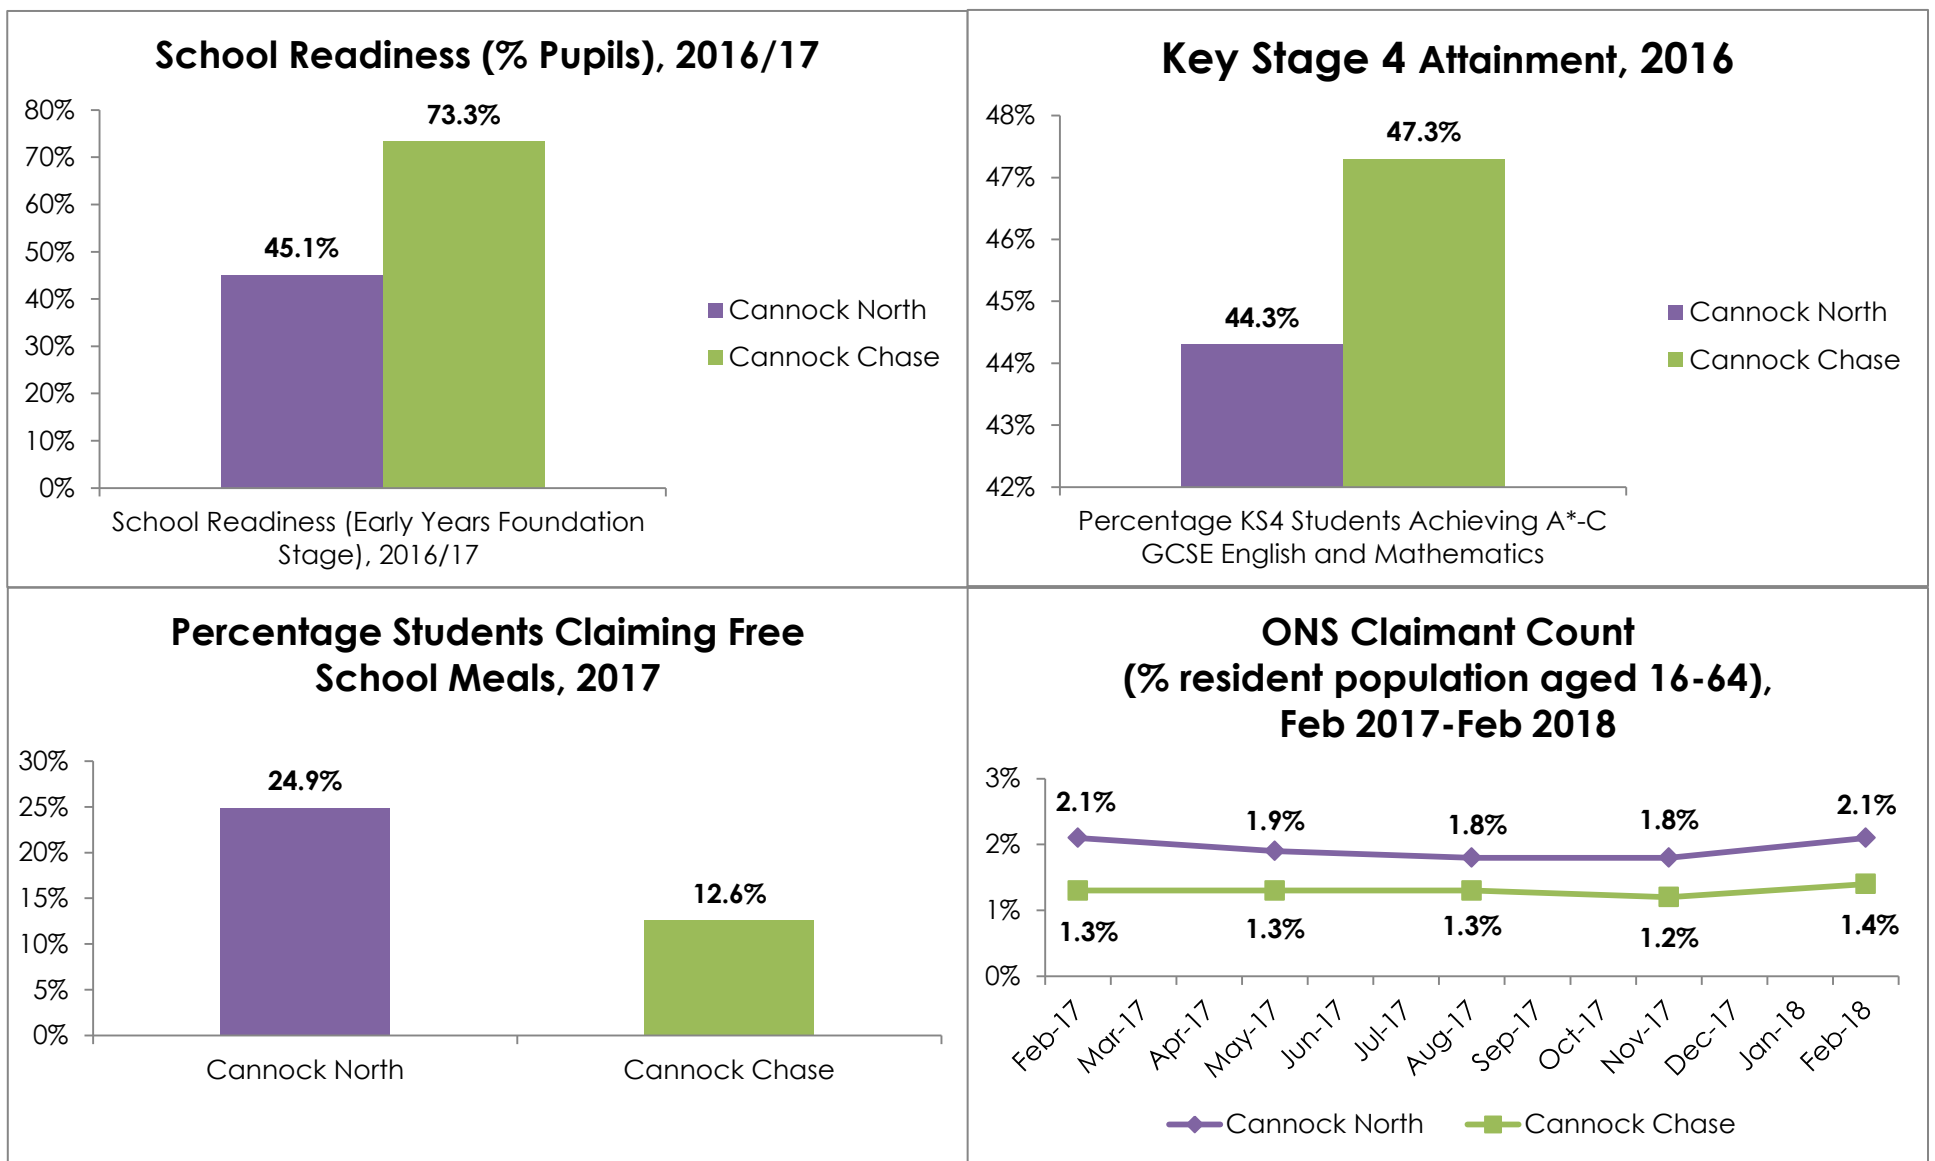

Ward Profile 2018: Cannock North

Population

Physically Active and Healthy Lives

Education and Employment

Housing

Living Environment

Data sourced from Office for National Statistics and Staffordshire County Council, *Cannock Chase: Locality Profile* (January 2018)