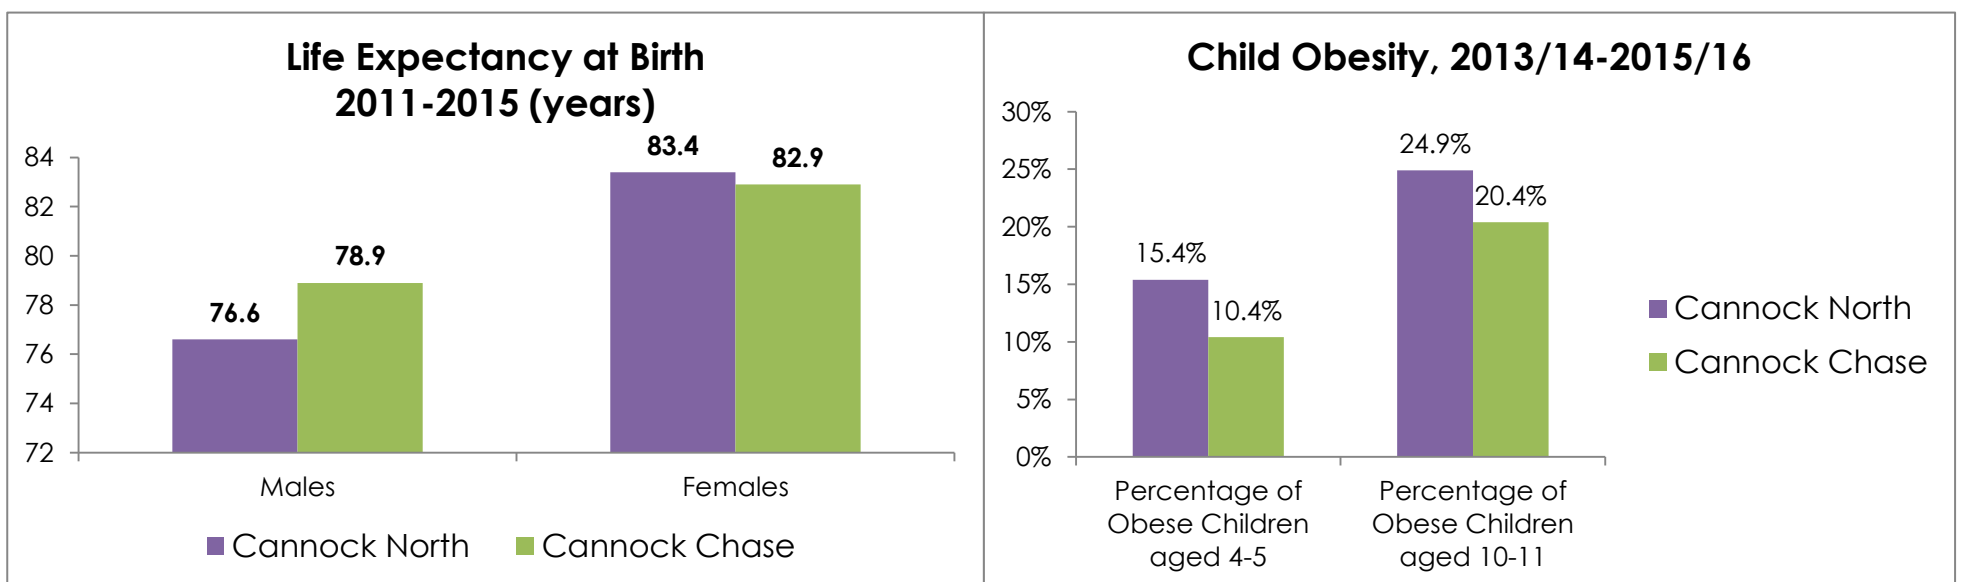

Ward Profile 2018: Cannock North

Population

Physically Active and Healthy Lives

Education and Employment

Housing

Living Environment

Data sourced from Office for National Statistics and Staffordshire County Council, *Cannock Chase: Locality Profile* (January 2018)