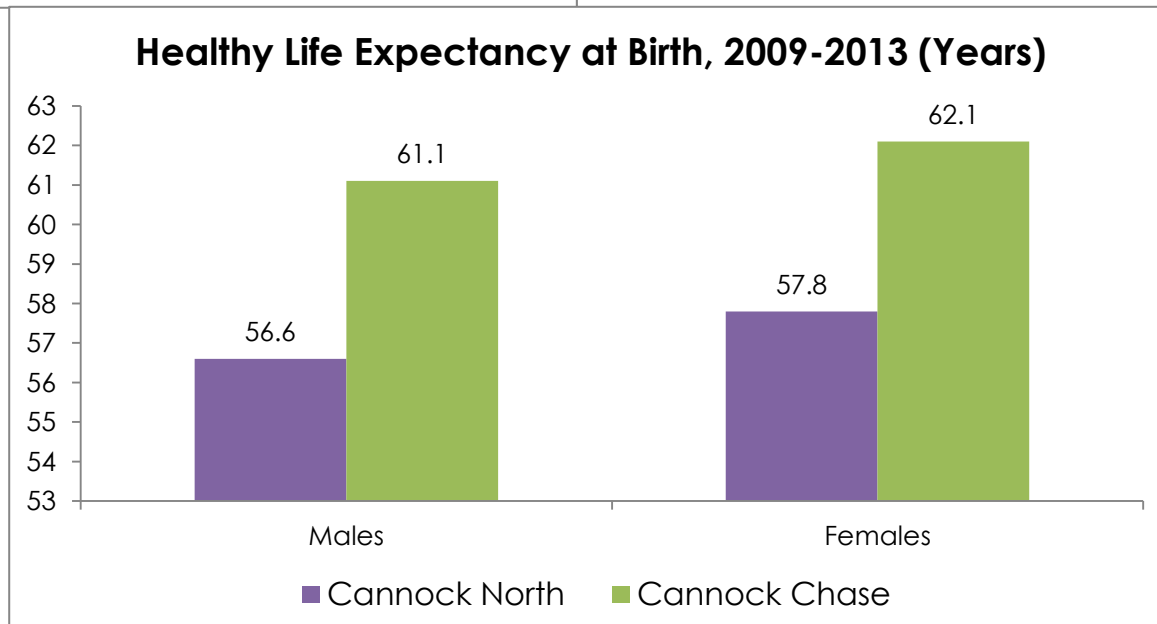

Ward Profile 2018: Cannock North

Population

Physically Active and Healthy Lives

Education and Employment

Housing

Living Environment

Data sourced from Office for National Statistics and Staffordshire County Council, *Cannock Chase: Locality Profile* (January 2018)