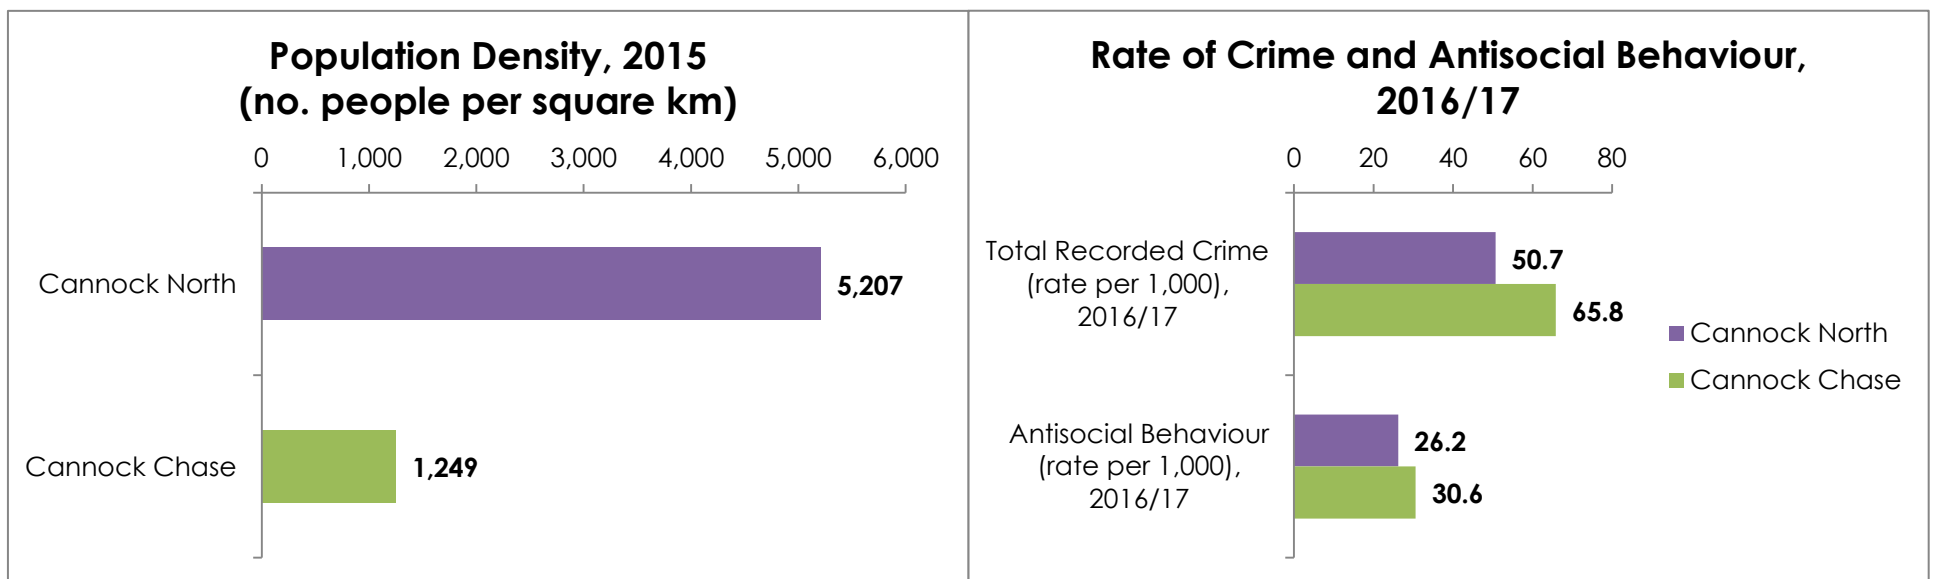

Ward Profile 2018: Cannock North

Population

Physically Active and Healthy Lives

Education and Employment

Housing

Living Environment

Data sourced from Office for National Statistics and Staffordshire County Council, *Cannock Chase: Locality Profile* (January 2018)