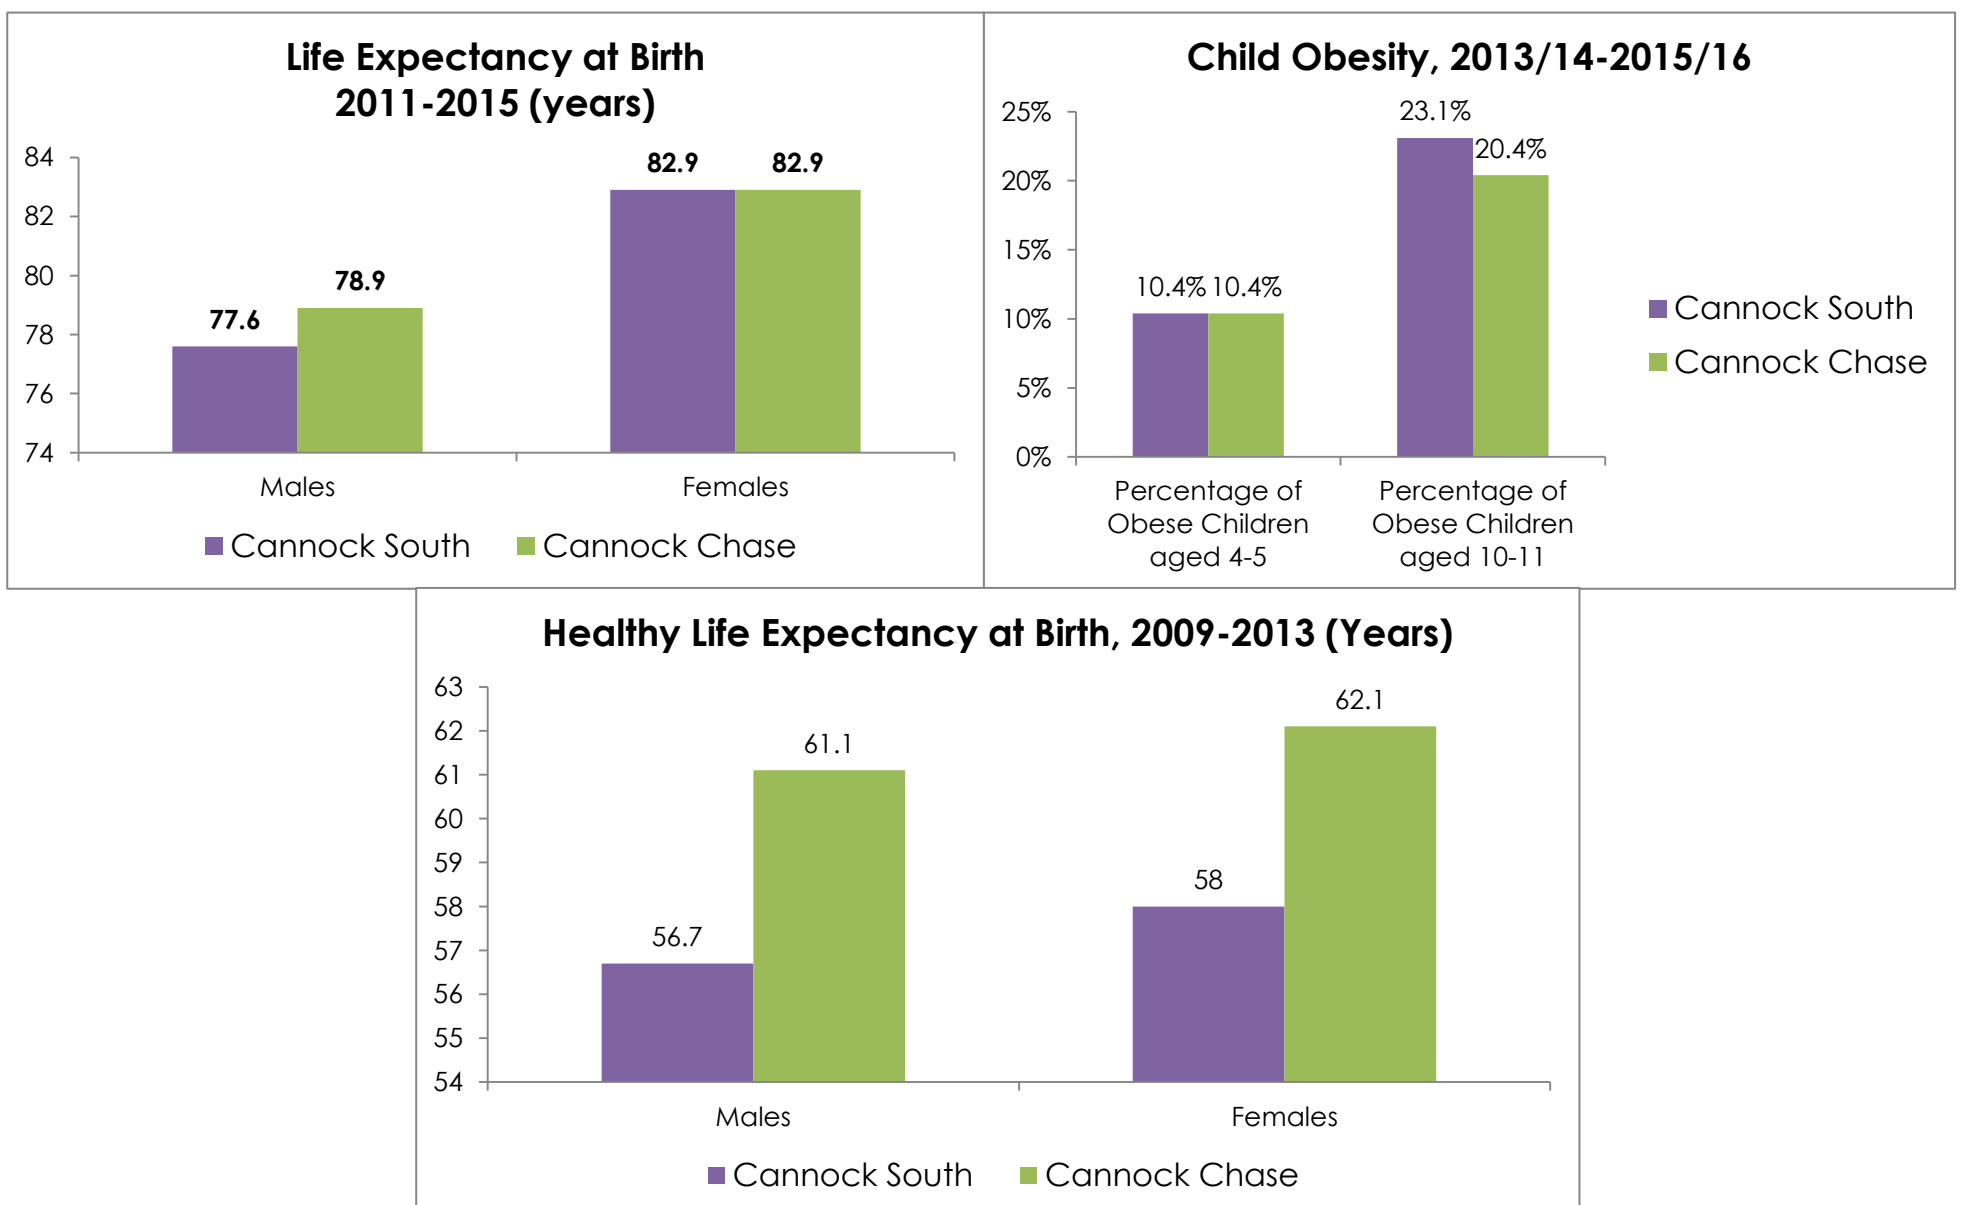

Ward Profile 2018: Cannock South

Population

Physically Active and Healthy Lifestyles

Education and Employment

Housing

Living Environment

Data sourced from Office for National Statistics and Staffordshire County Council, *Cannock Chase: Locality Profile* (January 2018)