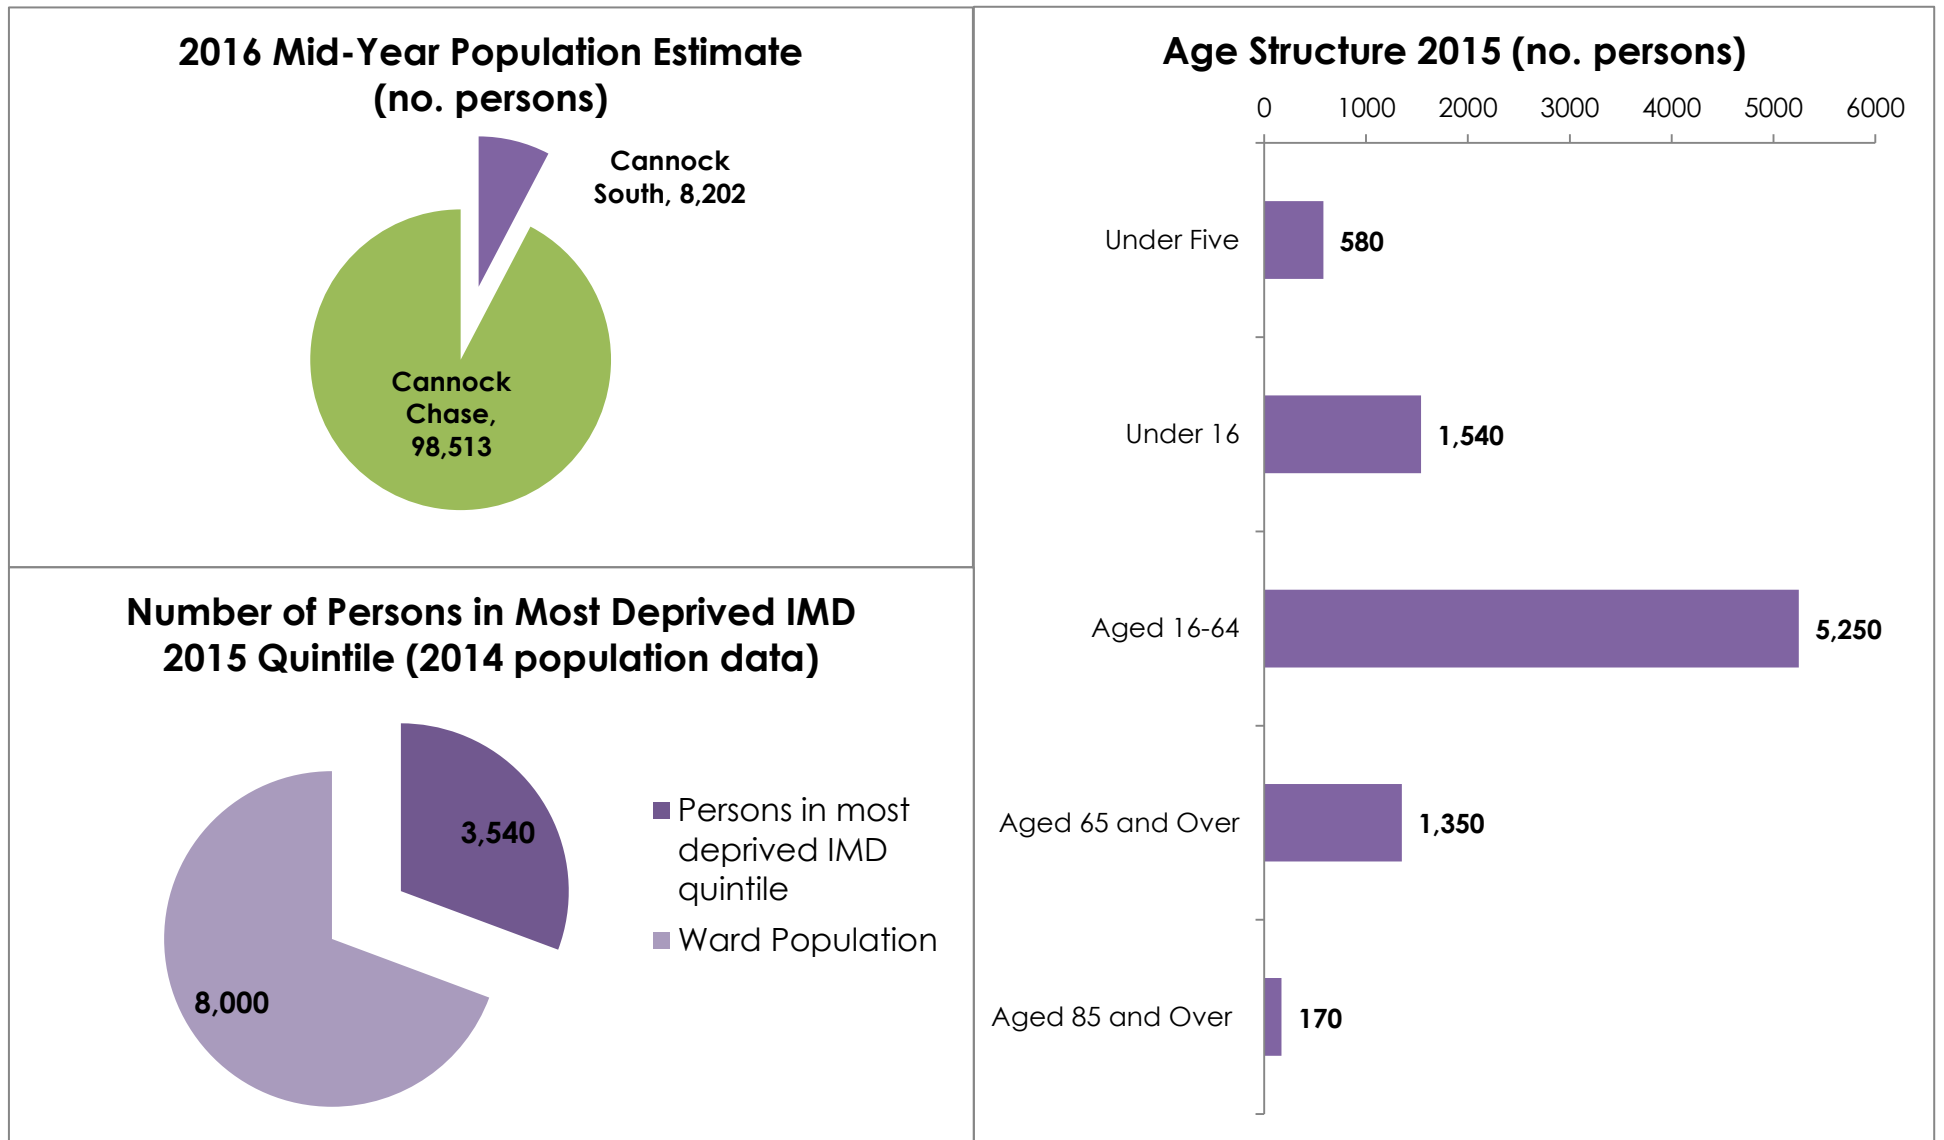

Ward Profile 2018: Cannock South

Population

Physically Active and Healthy Lifestyles

Education and Employment

Housing

Living Environment

Data sourced from Office for National Statistics and Staffordshire County Council, *Cannock Chase: Locality Profile* (January 2018)