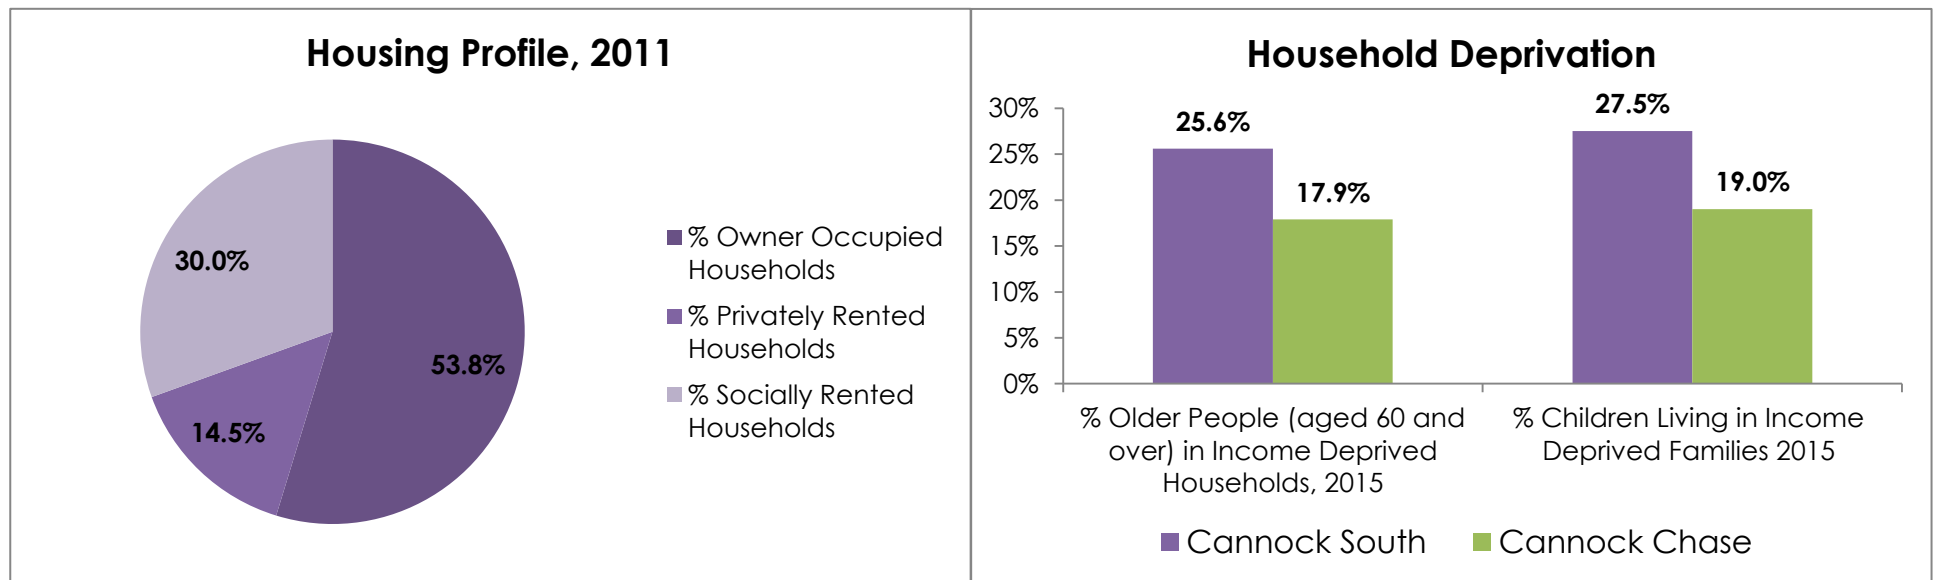

Ward Profile 2018: Cannock South

Population

Physically Active and Healthy Lifestyles

Education and Employment

Housing

Living Environment

Data sourced from Office for National Statistics and Staffordshire County Council, *Cannock Chase: Locality Profile* (January 2018)