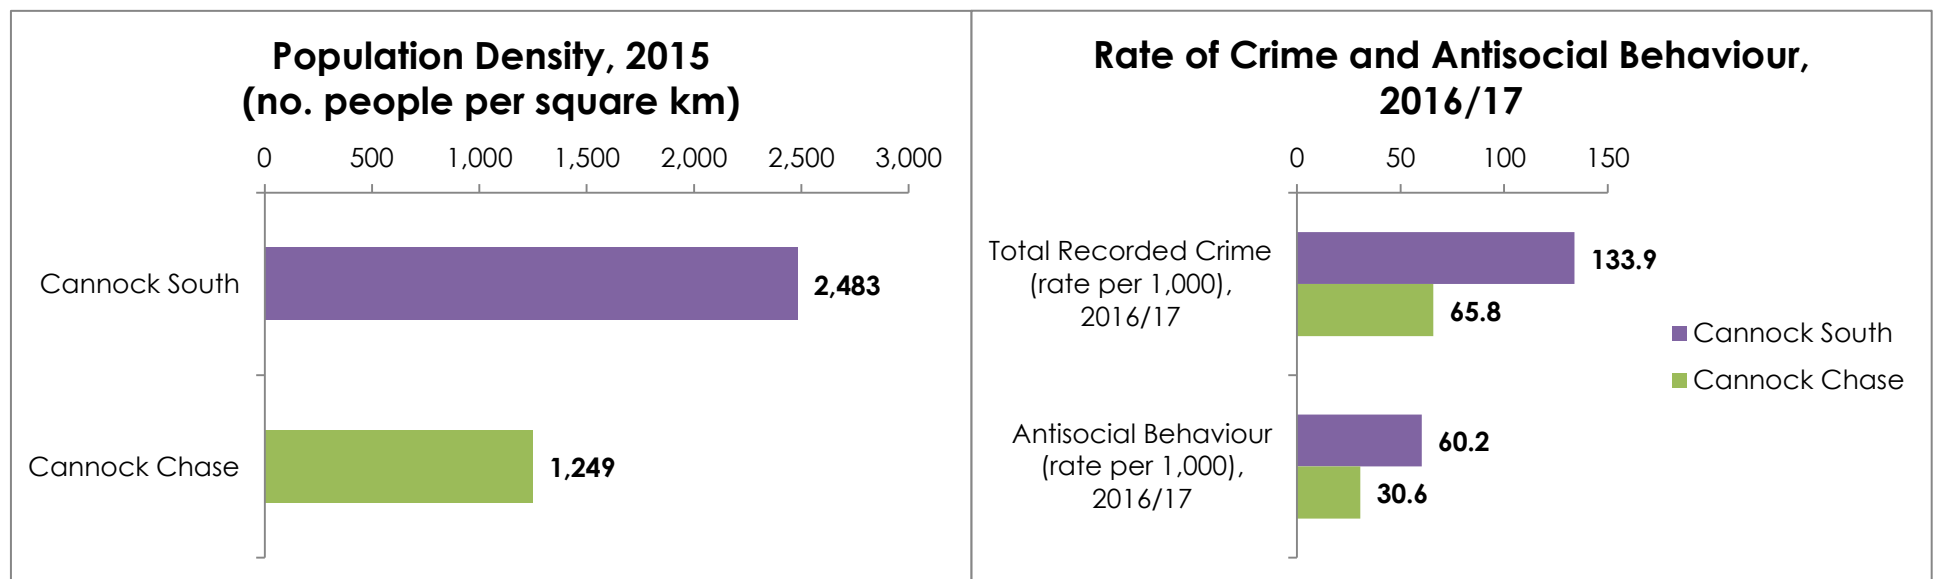

Ward Profile 2018: Cannock South

Population

Physically Active and Healthy Lifestyles

Education and Employment

Housing

Living Environment

Data sourced from Office for National Statistics and Staffordshire County Council, *Cannock Chase: Locality Profile* (January 2018)