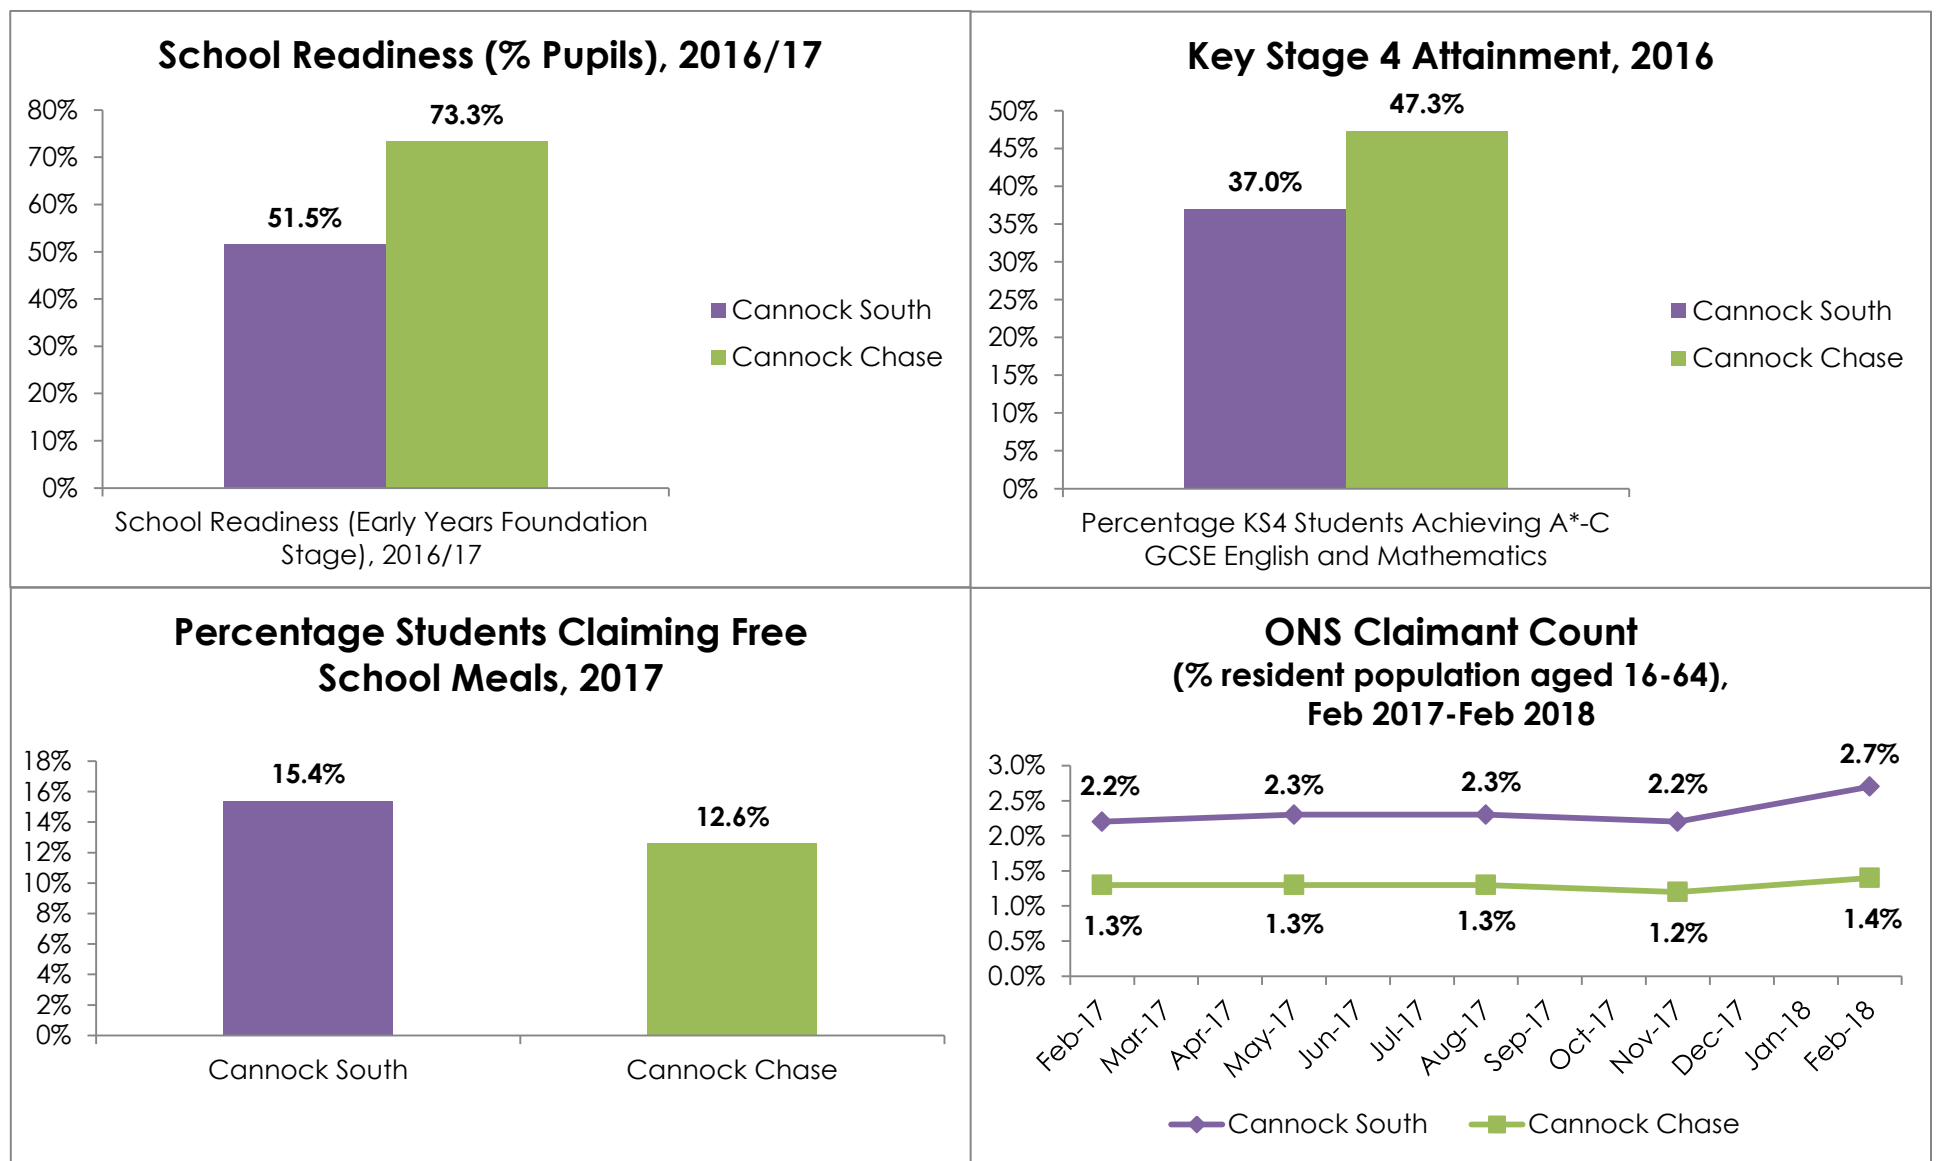

Ward Profile 2018: Cannock South

Population

Physically Active and Healthy Lifestyles

Education and Employment

Housing

Living Environment

Data sourced from Office for National Statistics and Staffordshire County Council, *Cannock Chase: Locality Profile* (January 2018)