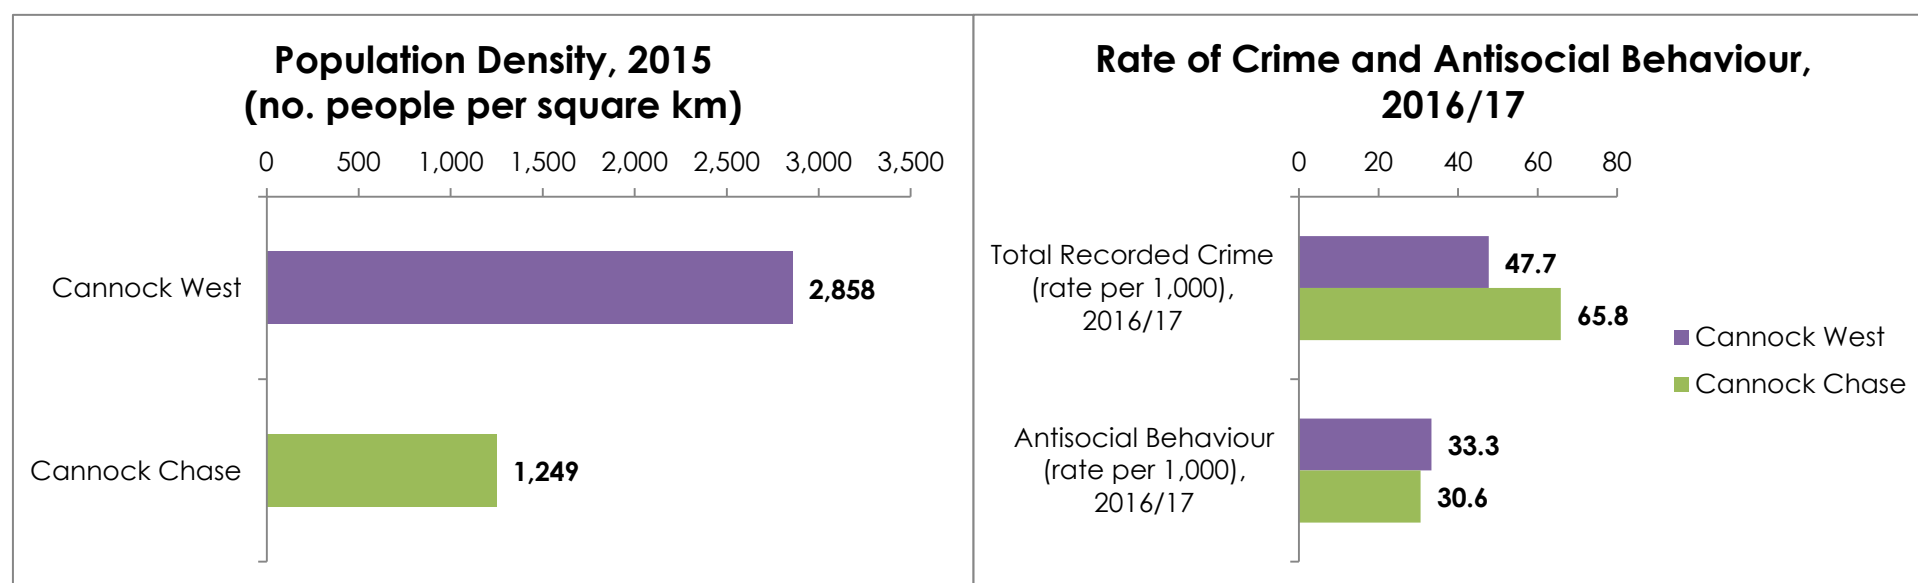

Ward Profile 2018: Cannock West

Population

Physically Active and Healthy Lives

Education and Employment

Housing

Living Environment

Data sourced from Office for National Statistics and Staffordshire County Council, *Cannock Chase: Locality Profile* (January 2018)