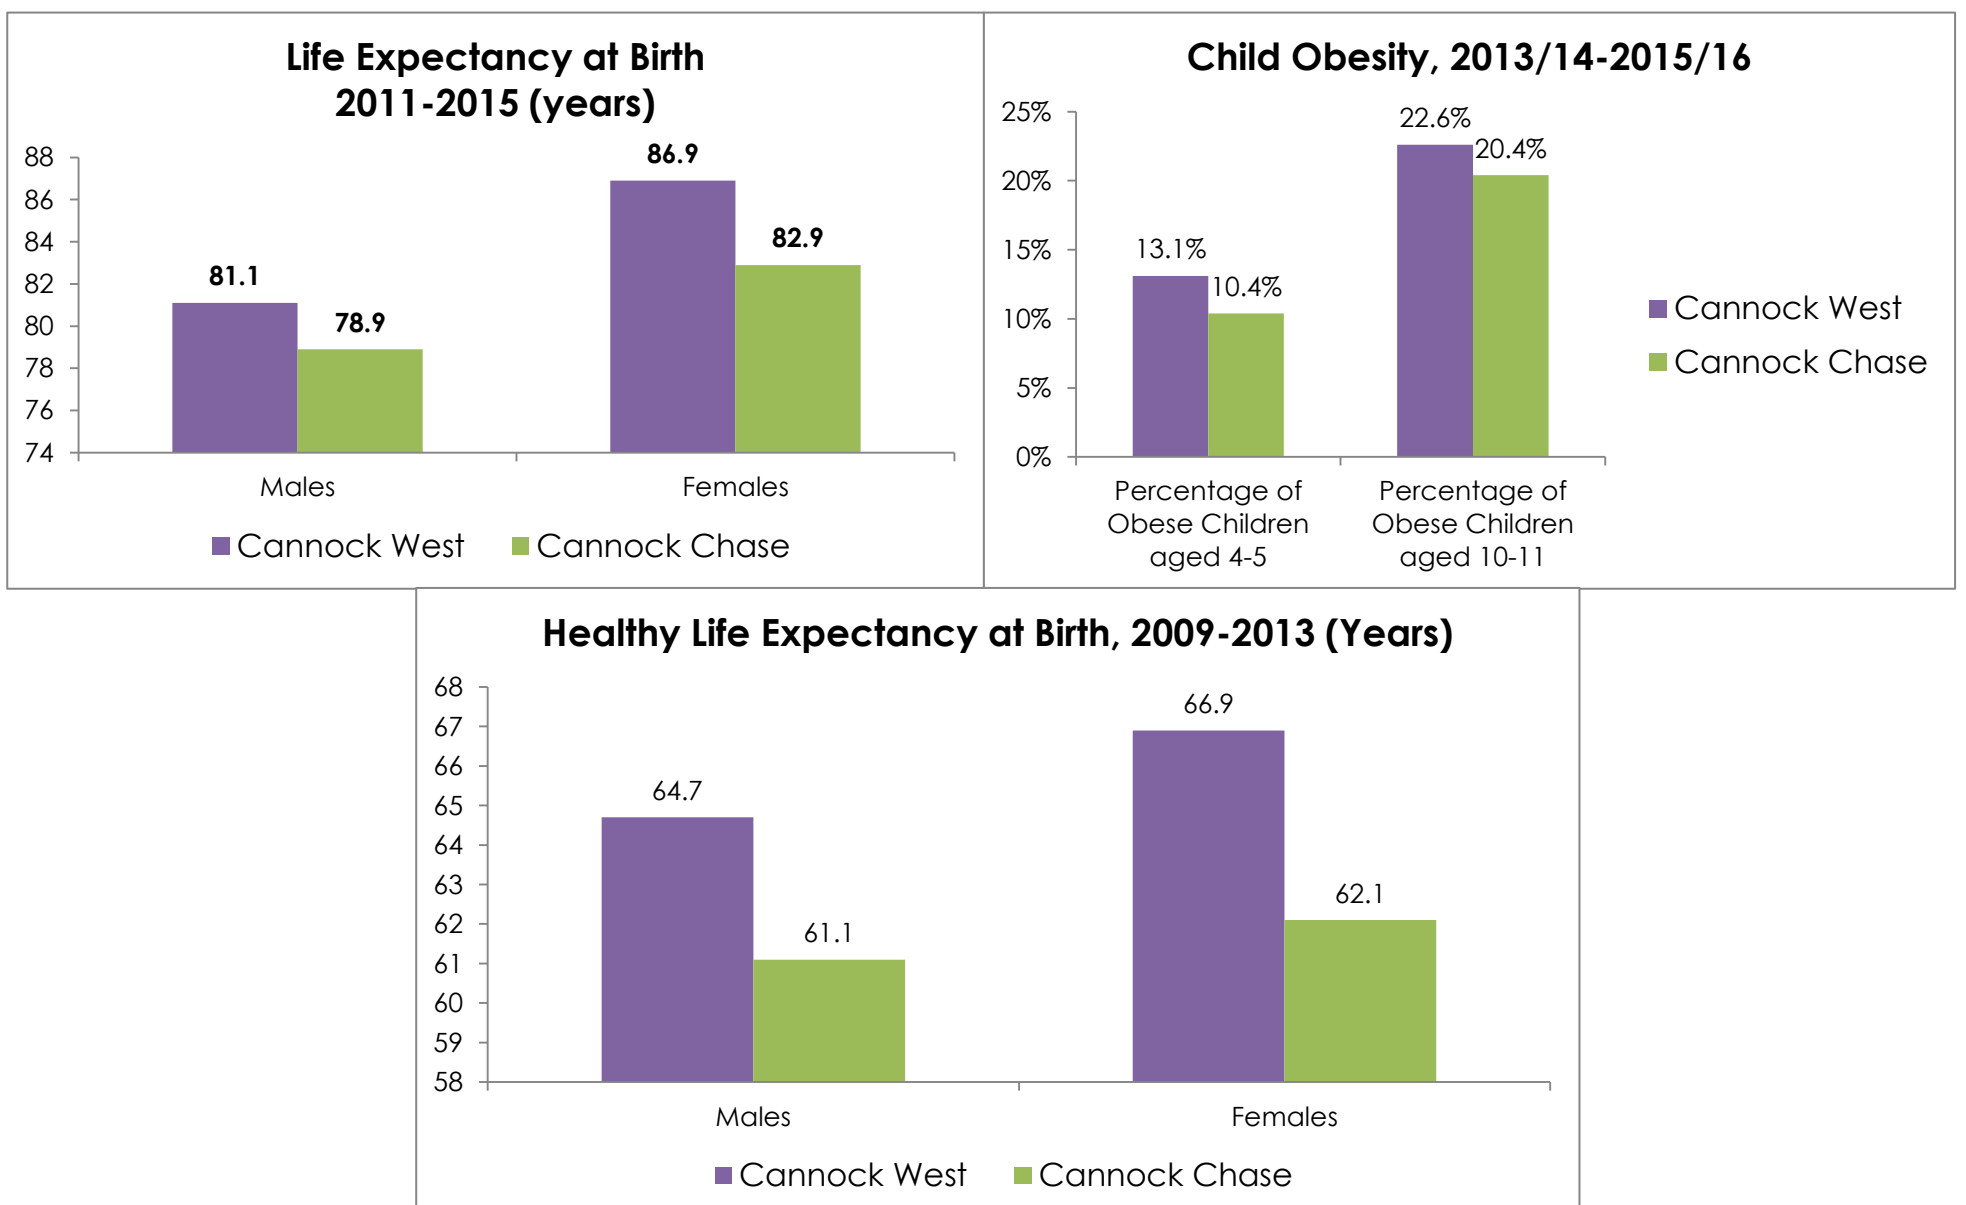

Ward Profile 2018: Cannock West

Population

Physically Active and Healthy Lives

Education and Employment

Housing

Living Environment

Data sourced from Office for National Statistics and Staffordshire County Council, *Cannock Chase: Locality Profile* (January 2018)