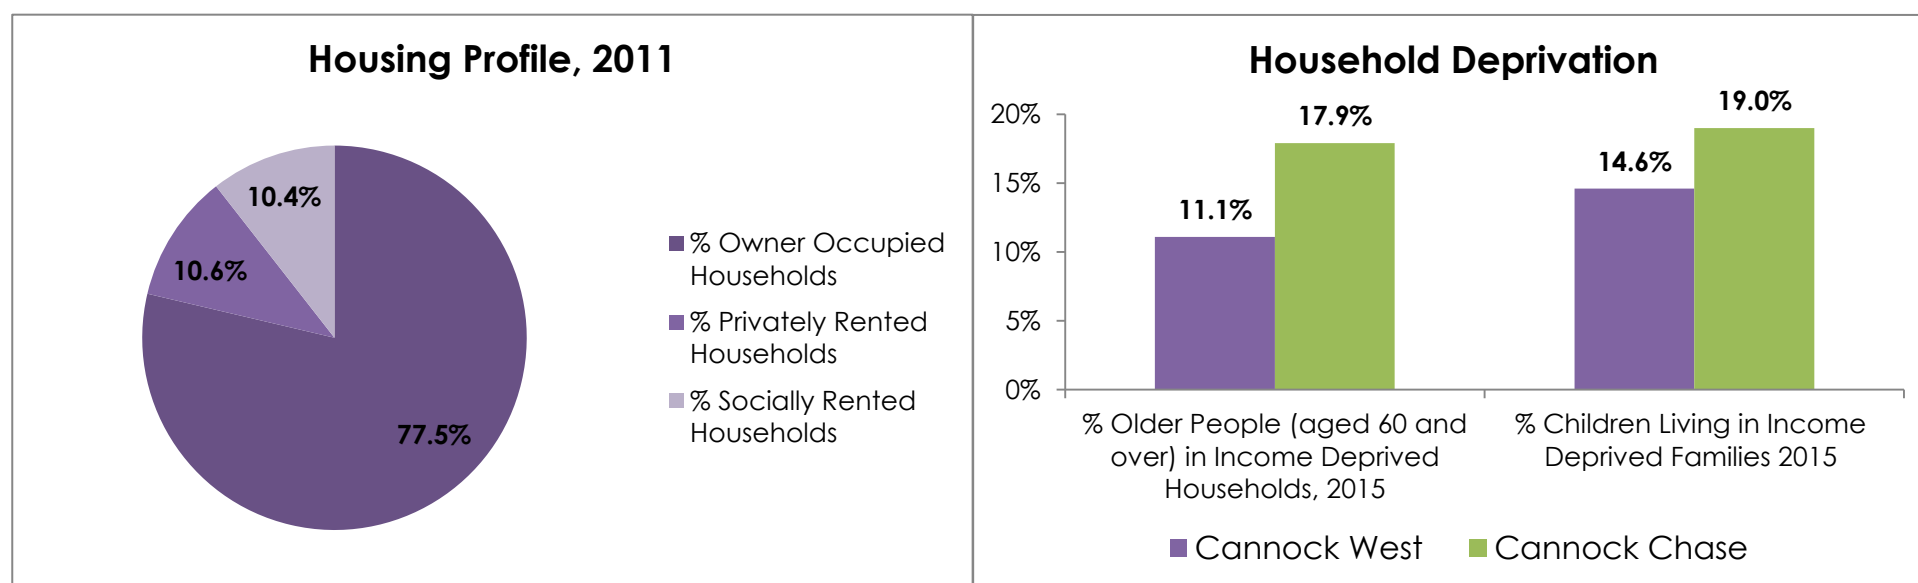

Ward Profile 2018: Cannock West

Population

Physically Active and Healthy Lives

Education and Employment

Housing

Living Environment

Data sourced from Office for National Statistics and Staffordshire County Council, *Cannock Chase: Locality Profile* (January 2018)