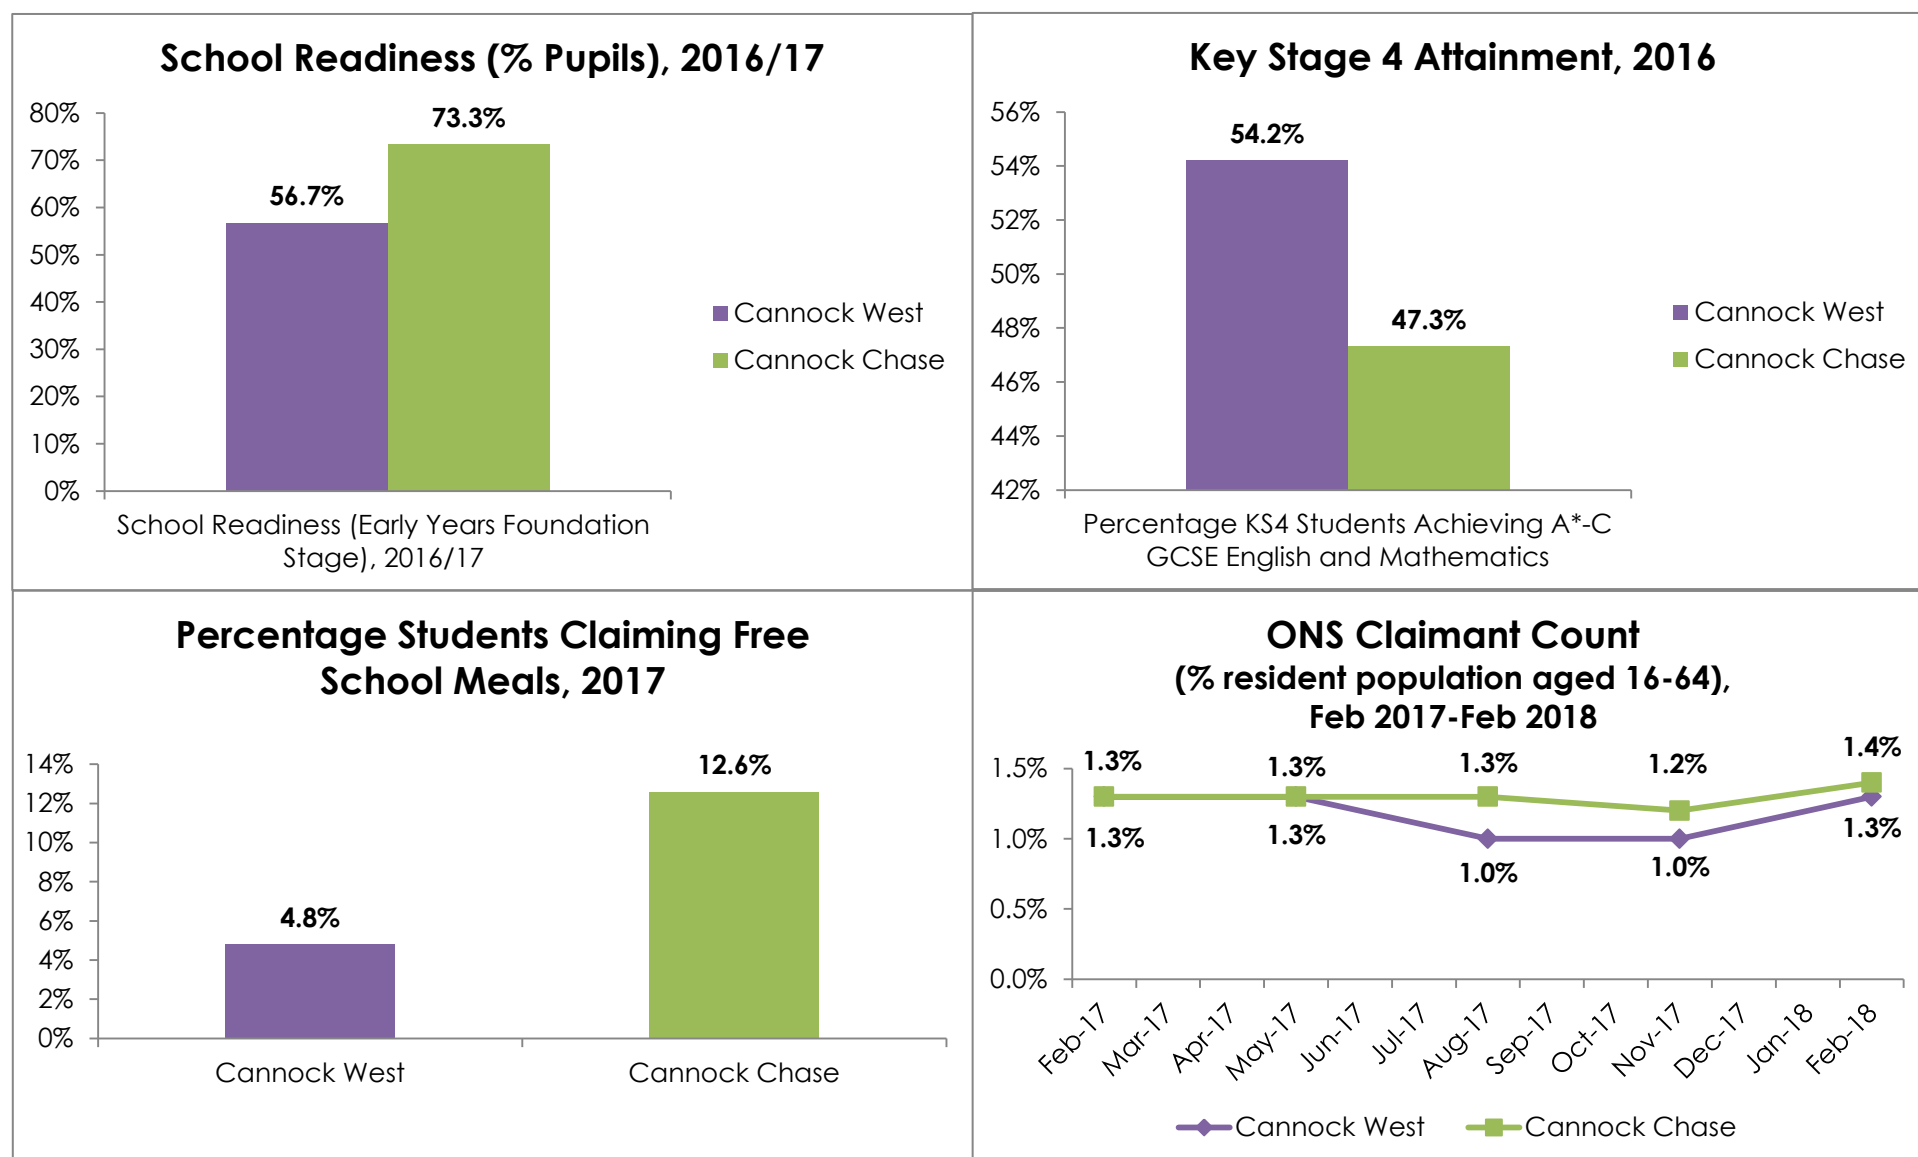

Ward Profile 2018: Cannock West

Population

Physically Active and Healthy Lives

Education and Employment

Housing

Living Environment

Data sourced from Office for National Statistics and Staffordshire County Council, *Cannock Chase: Locality Profile* (January 2018)