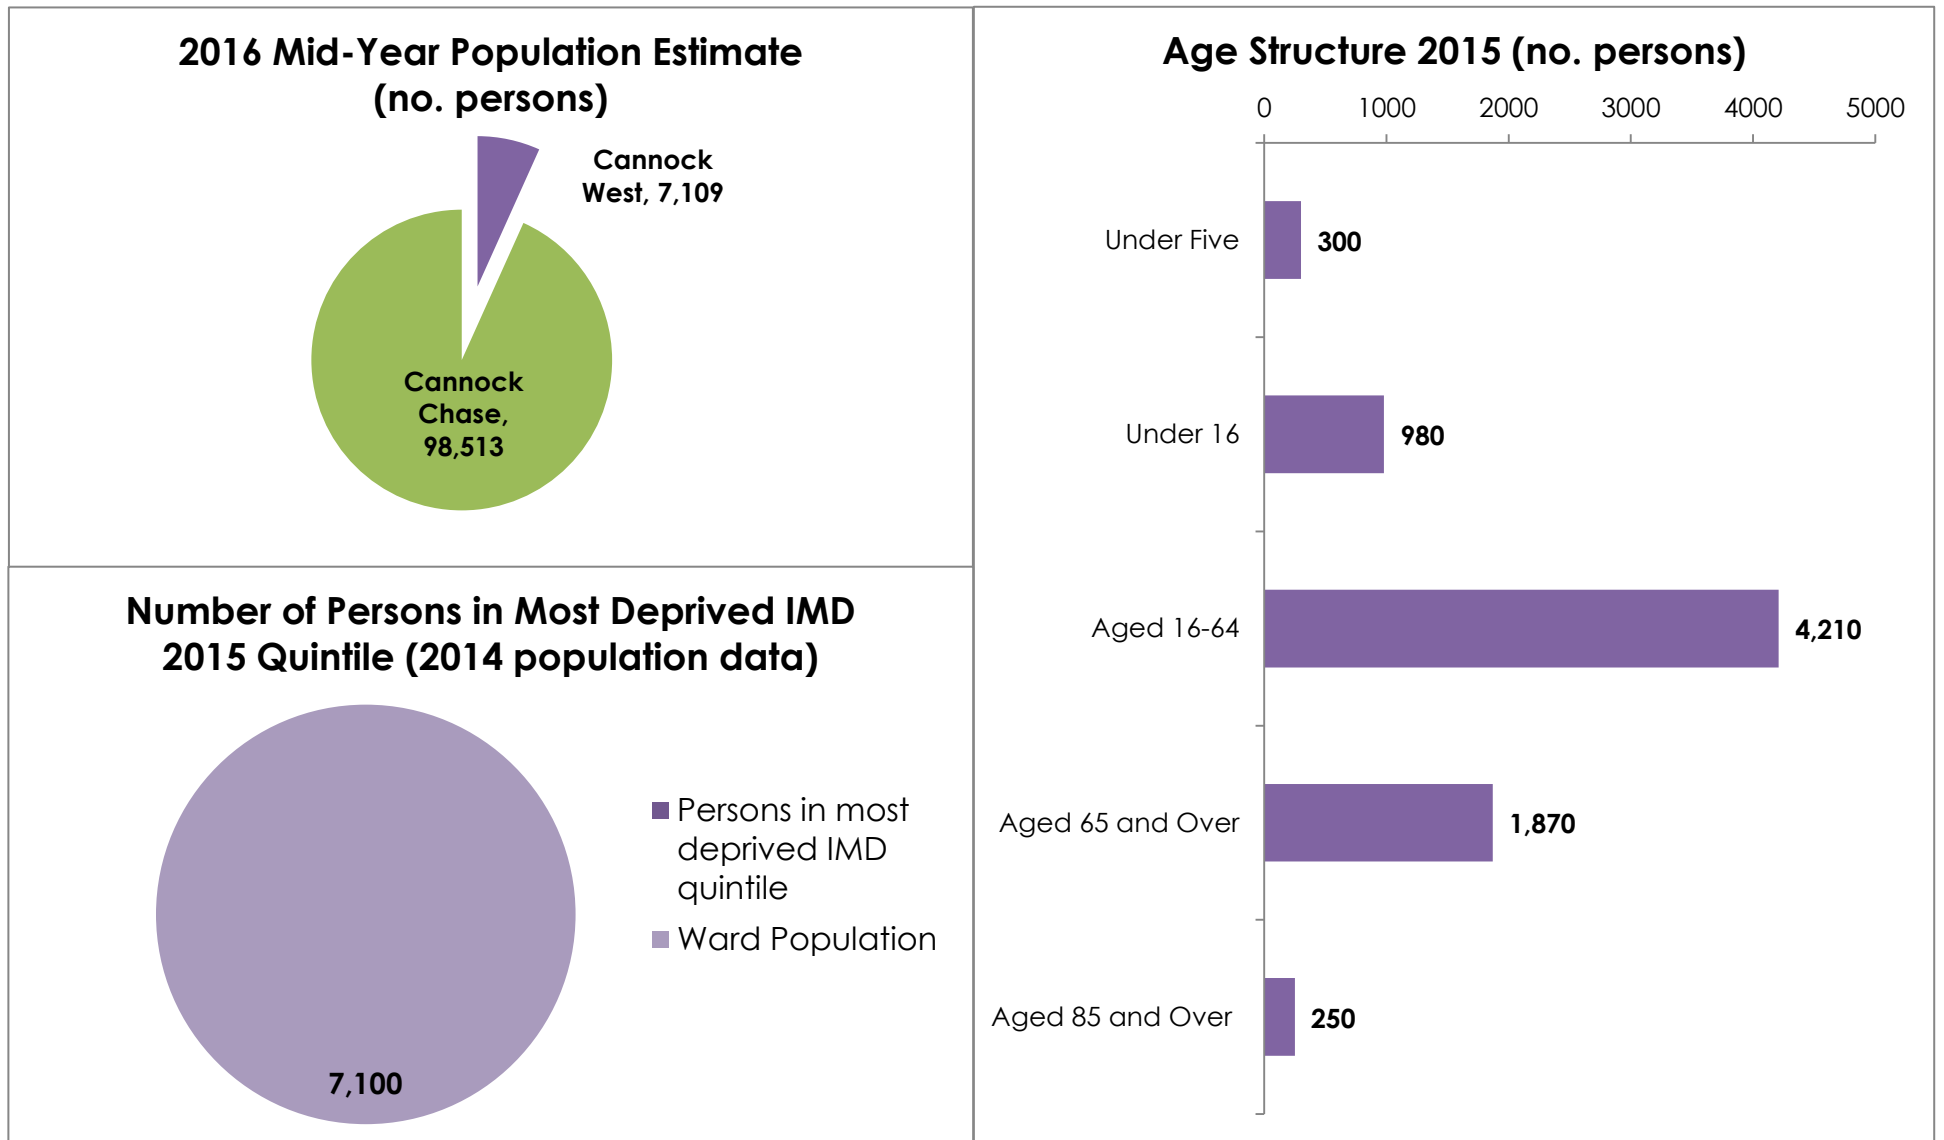

Ward Profile 2018: Cannock West

Population

Physically Active and Healthy Lives

Education and Employment

Housing

Living Environment

Data sourced from Office for National Statistics and Staffordshire County Council, *Cannock Chase: Locality Profile* (January 2018)