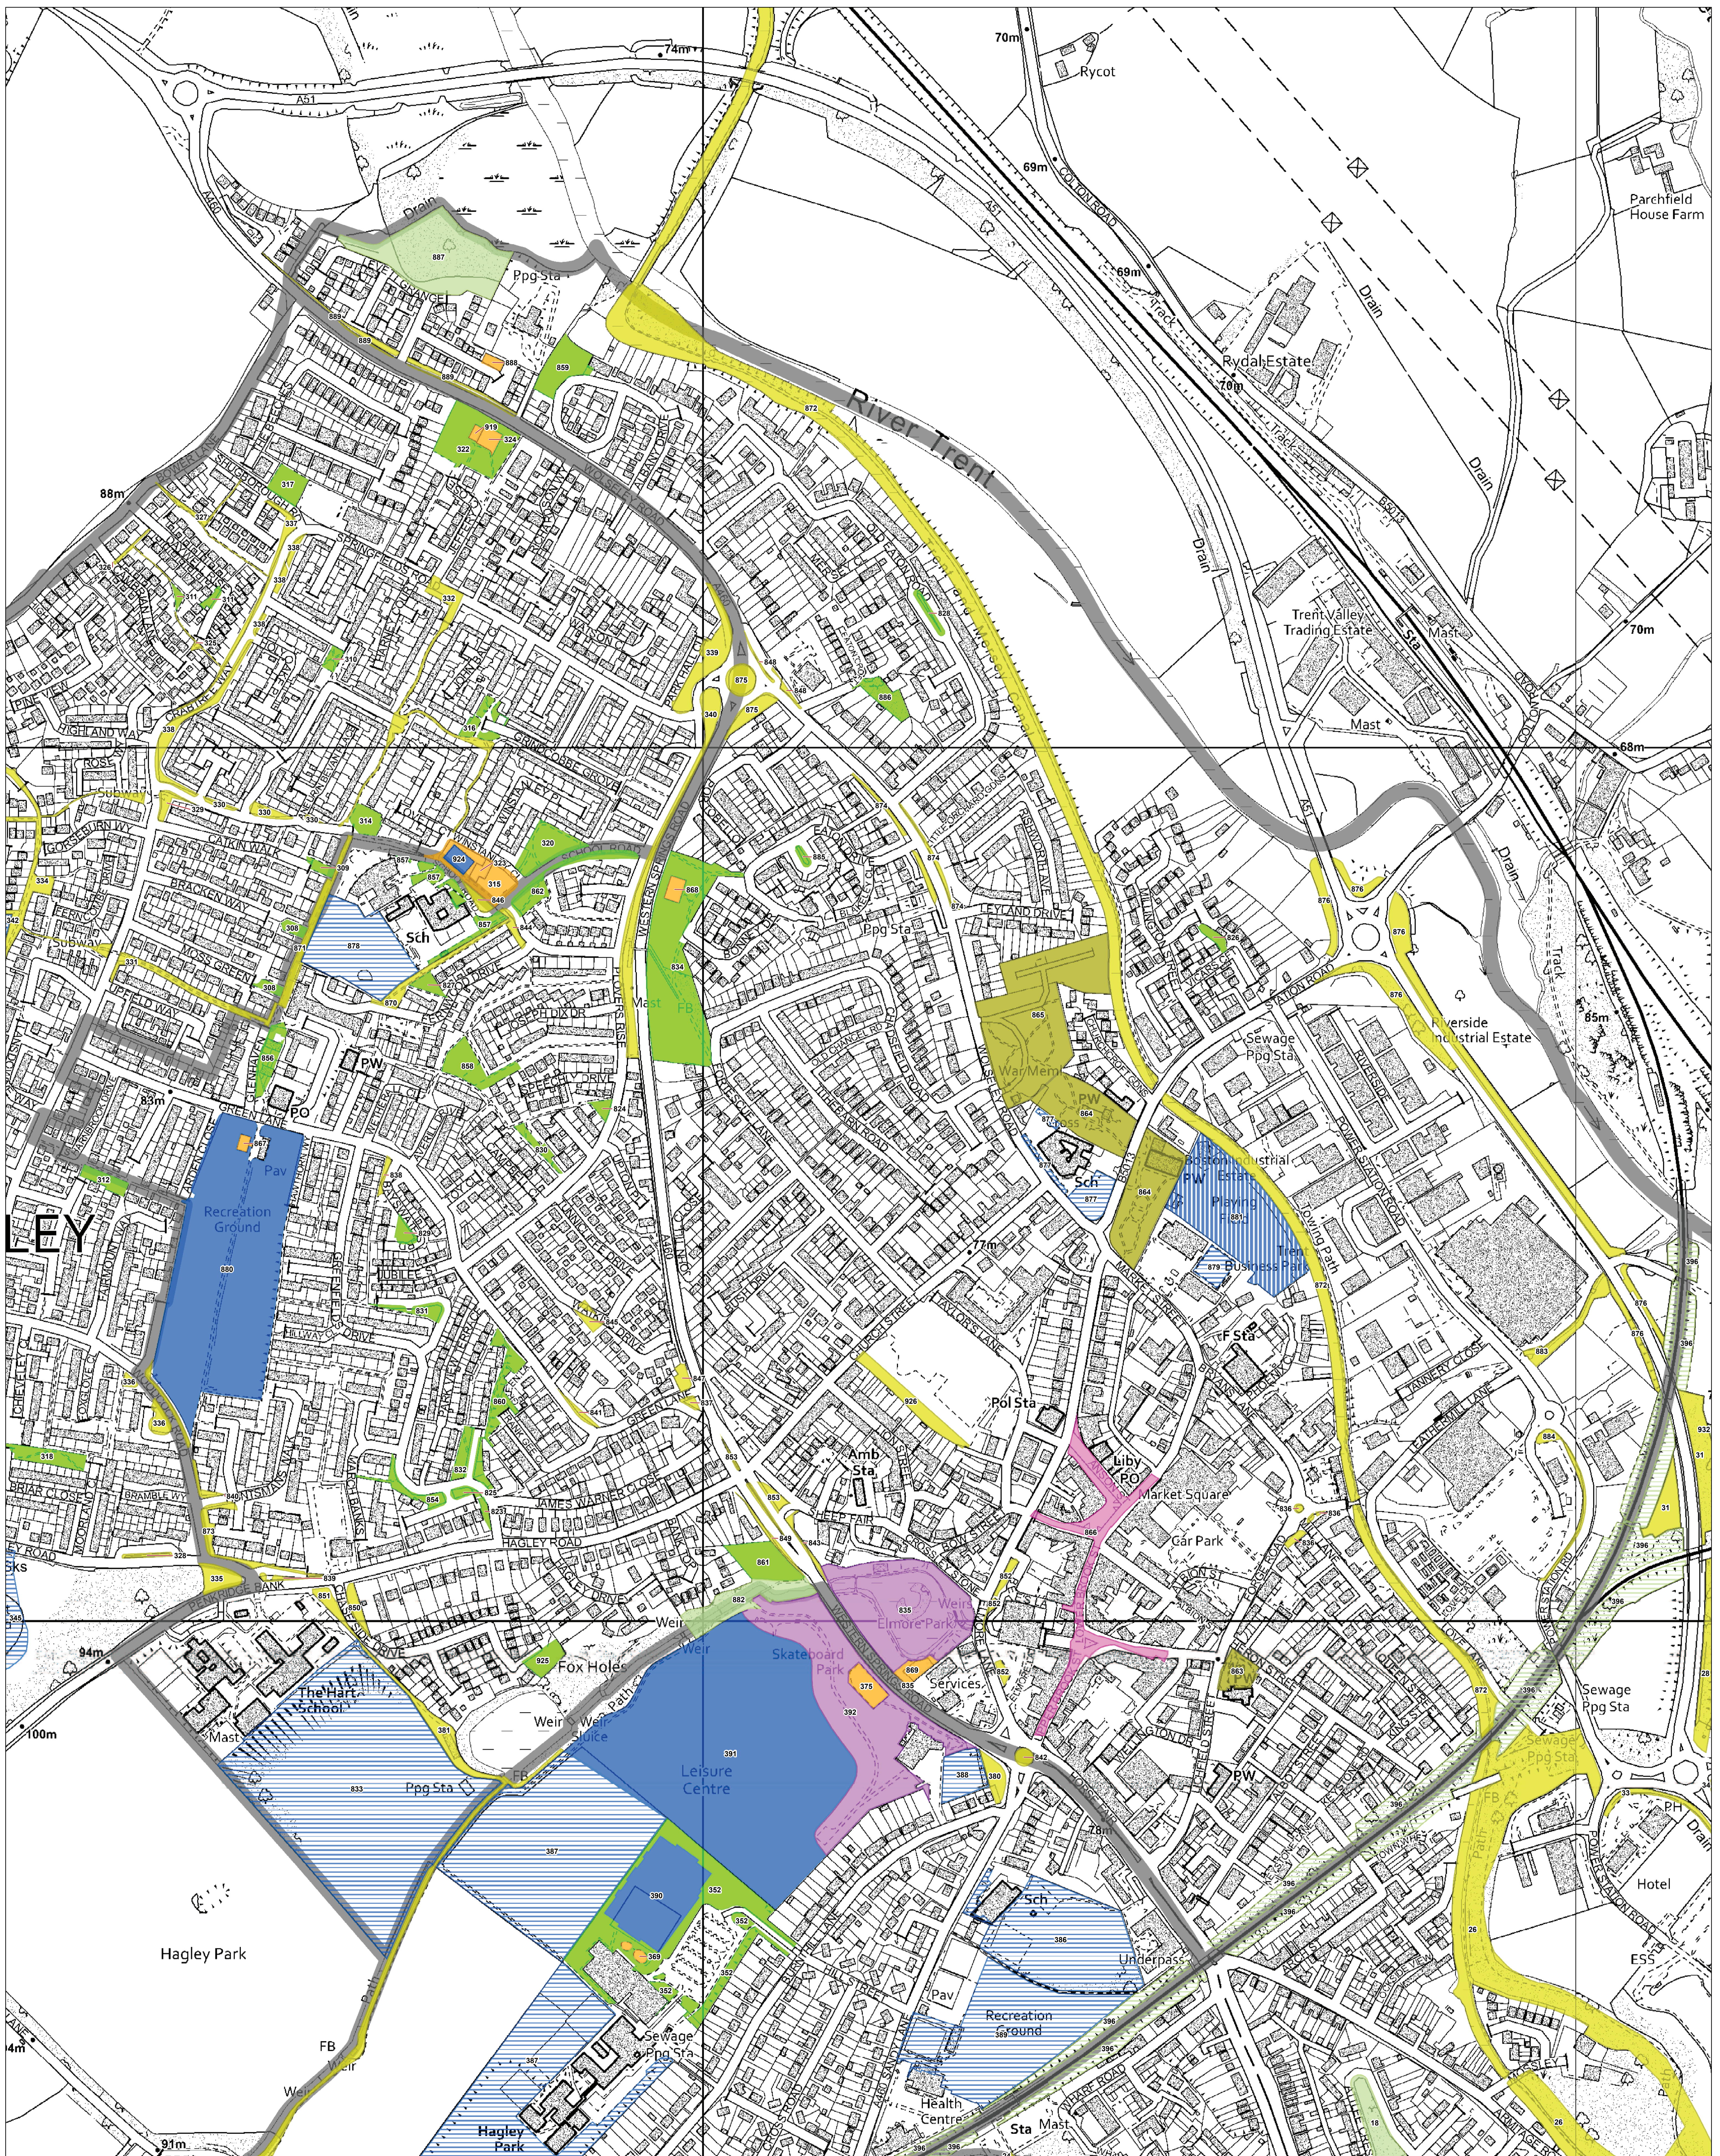

Western Springs Ward

1:2,400 @ A0

0 100 200 300 Meters

Cannock Chase District Council Open Space Assessment Part 1

TYPOLGY20

- Allotments and community gardens
- Amenity green space
- Churchyards, burial sites and cemeteries
- Civic Spaces and public squares
- Equipped open spaces for children and young people
- Landscape Link
- Outdoor sports provision
- Parks and Gardens
- Semi-natural spaces

Access: Unrestricted Limited Restricted

Unrestricted	Limited	Restricted