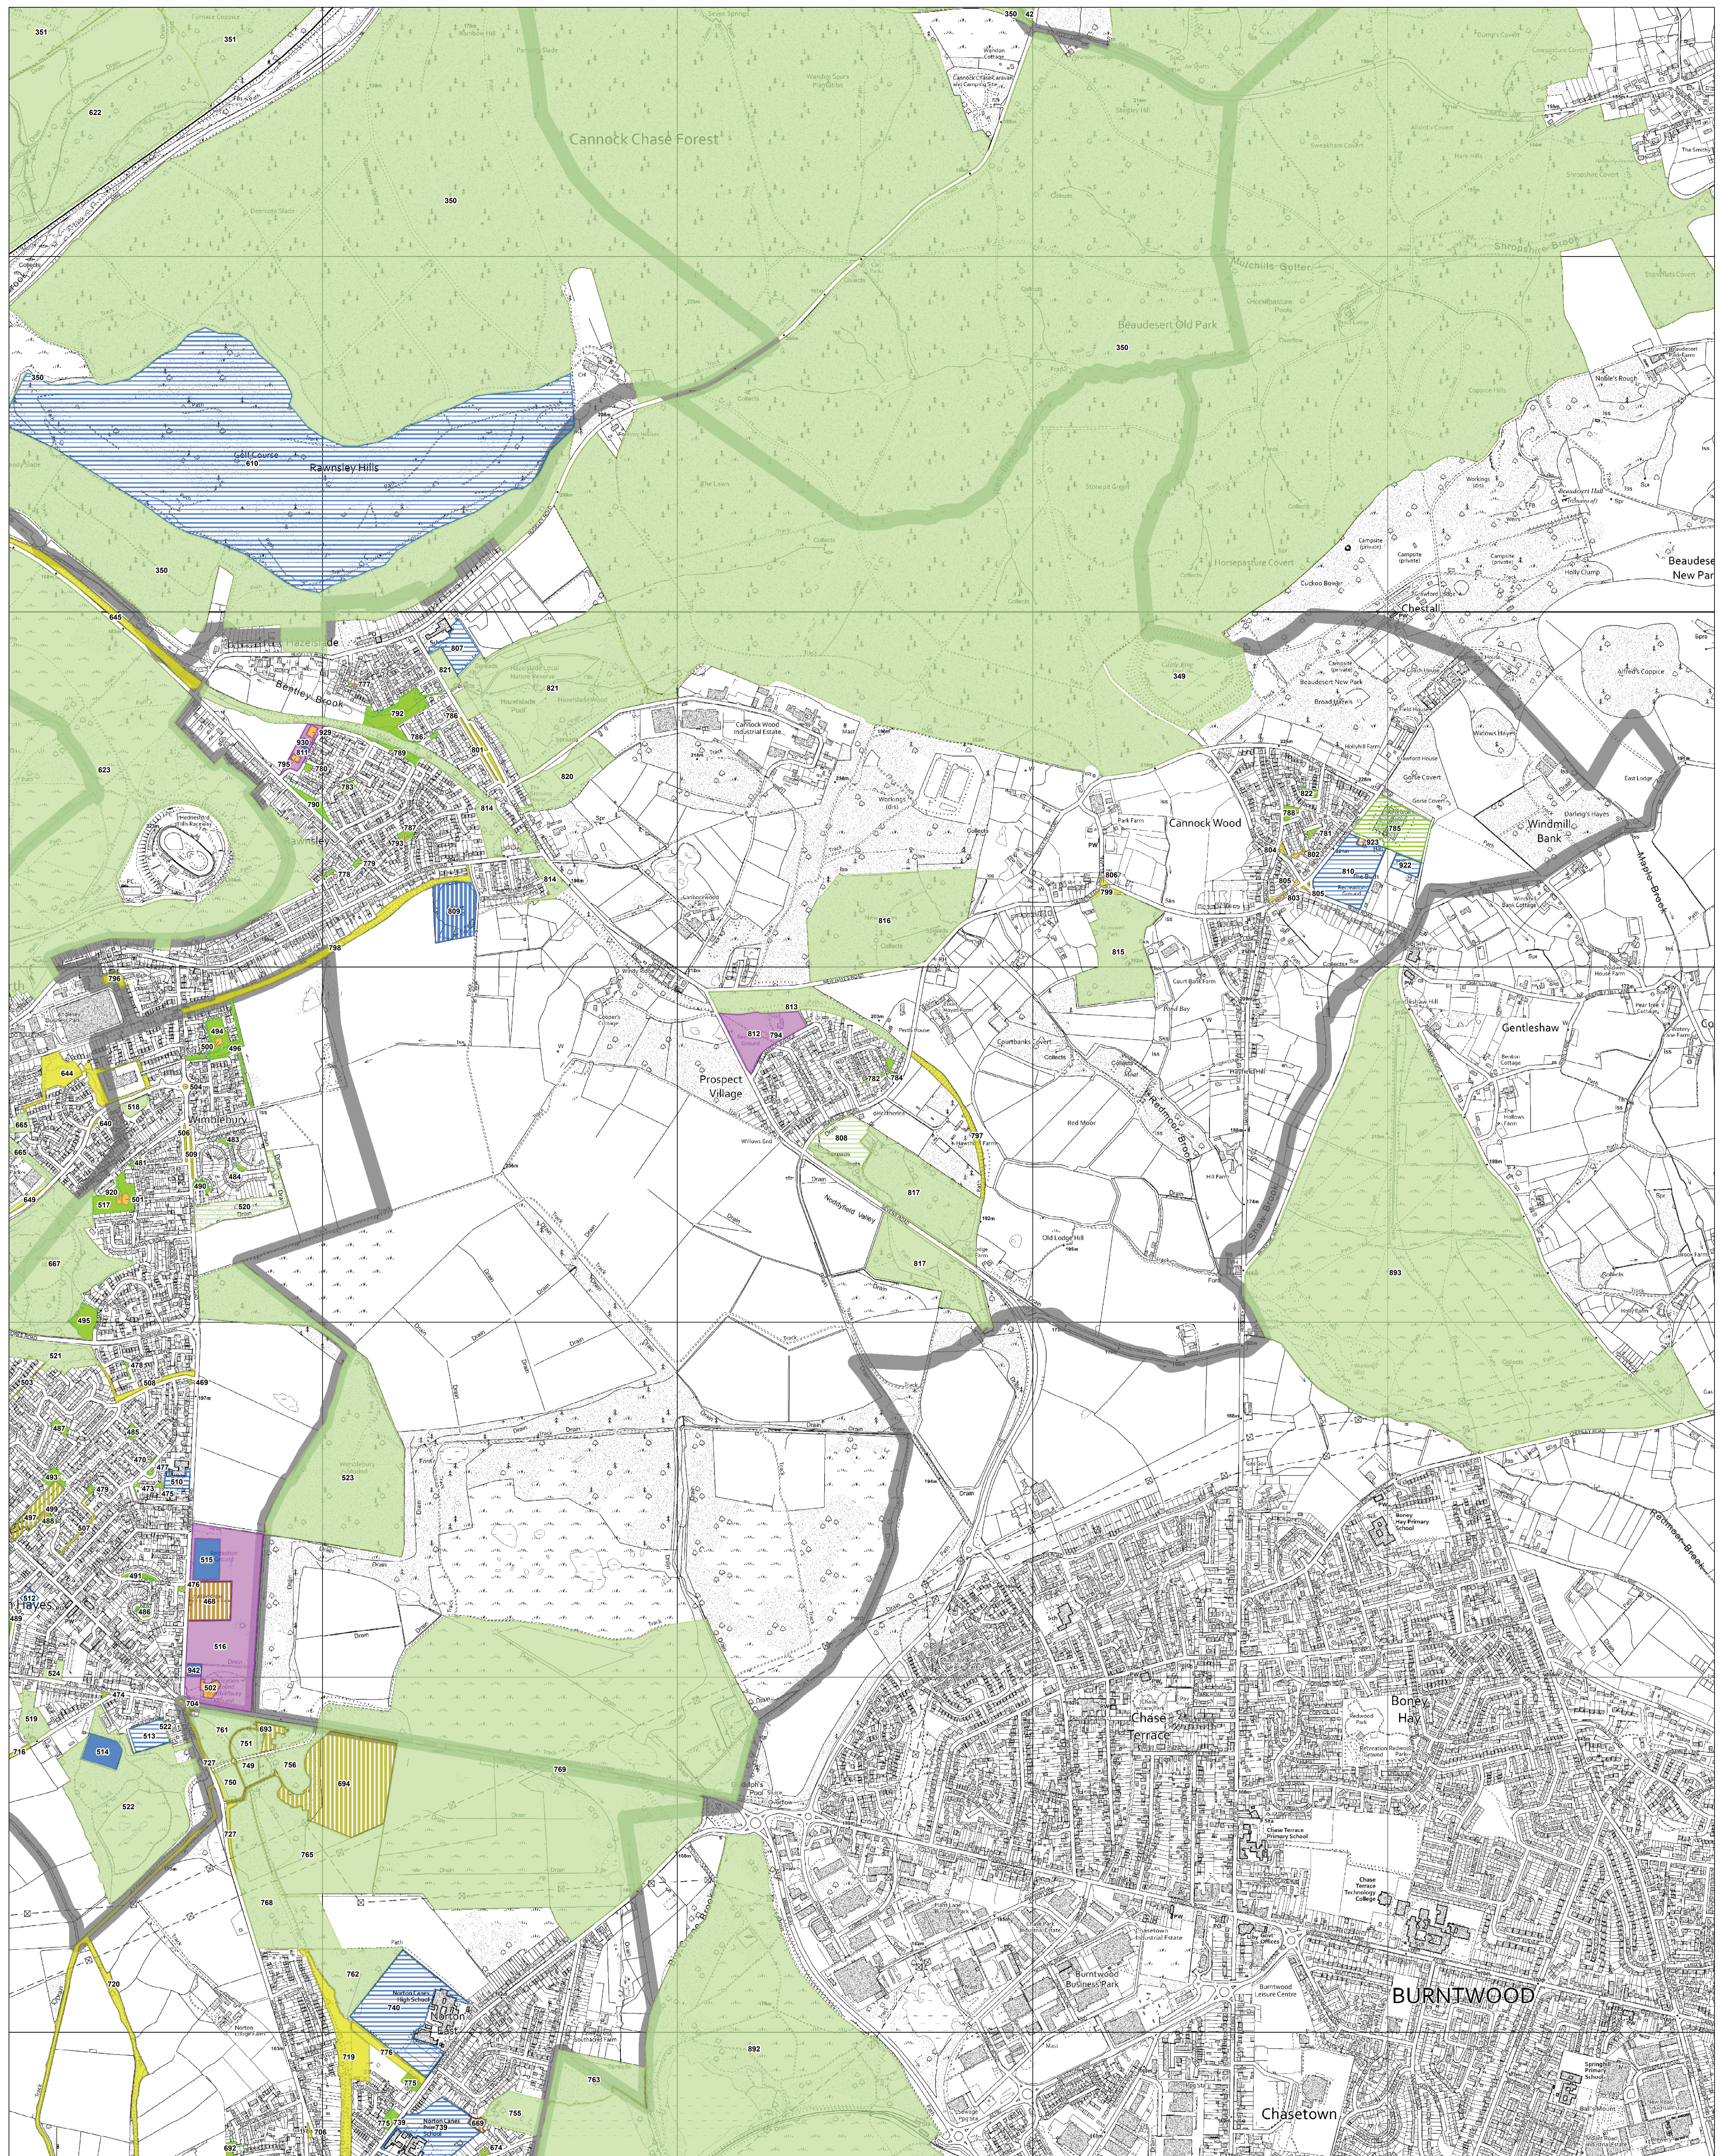

Norton Canes Ward

1:5,900 @ A0
 0 100 200 300 Meters

Cannock Chase District Council Open Space Assessment Part 1

TYPOLGY20	Access: Unrestricted	Limited	Restricted
Allotments and community gardens			
Amenity green space			
Churchyards, burial sites and cemeteries			
Civic Spaces and public squares			
Equipped open spaces for children and young people			
Landscape Link			
Outdoor sports provision			
Parks and Gardens			
Semi-natural spaces			

Rawnsley Ward

1:5,900 @ A0
 0 100 200 300 Meters

Cannock Chase District Council Open Space Assessment Part 1

TYPOLGY20	Access: Unrestricted	Limited	Restricted
Allotments and community gardens			
Amenity green space			
Churchyards, burial sites and cemeteries			
Civic Spaces and public squares			
Equipped open spaces for children and young people			
Landscape Link			
Outdoor sports provision			
Parks and Gardens			
Semi-natural spaces			

© Crown copyright and database rights 2021 OS 43368U

Western Springs Ward

1:2,400 @ A0

0 100 200 300 Meters

© Crown copyright and database rights 2021 OS 43368U

Cannock Chase District Council Open Space Assessment Part 1

Access: Unrestricted Limited Restricted

Unrestricted	Limited	Restricted

Appendix C: Qualitative Distribution of Open Space with Cannock District