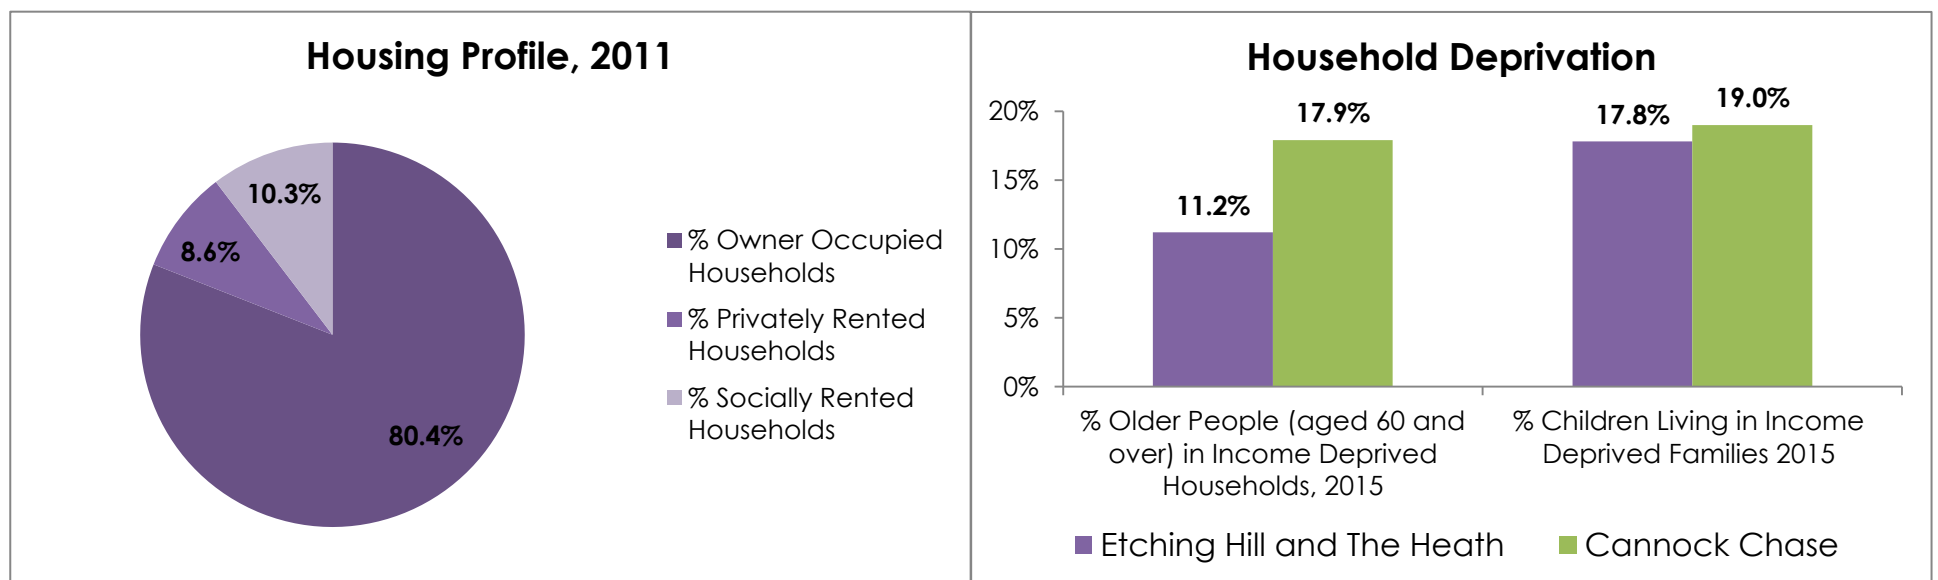

Ward Profile 2018: Etching Hill and The Heath

Population

Physically Active and Healthy Lives

Education and Employment

Housing

Living Environment

Data sourced from Office for National Statistics and Staffordshire County Council, *Cannock Chase: Locality Profile* (January 2018)