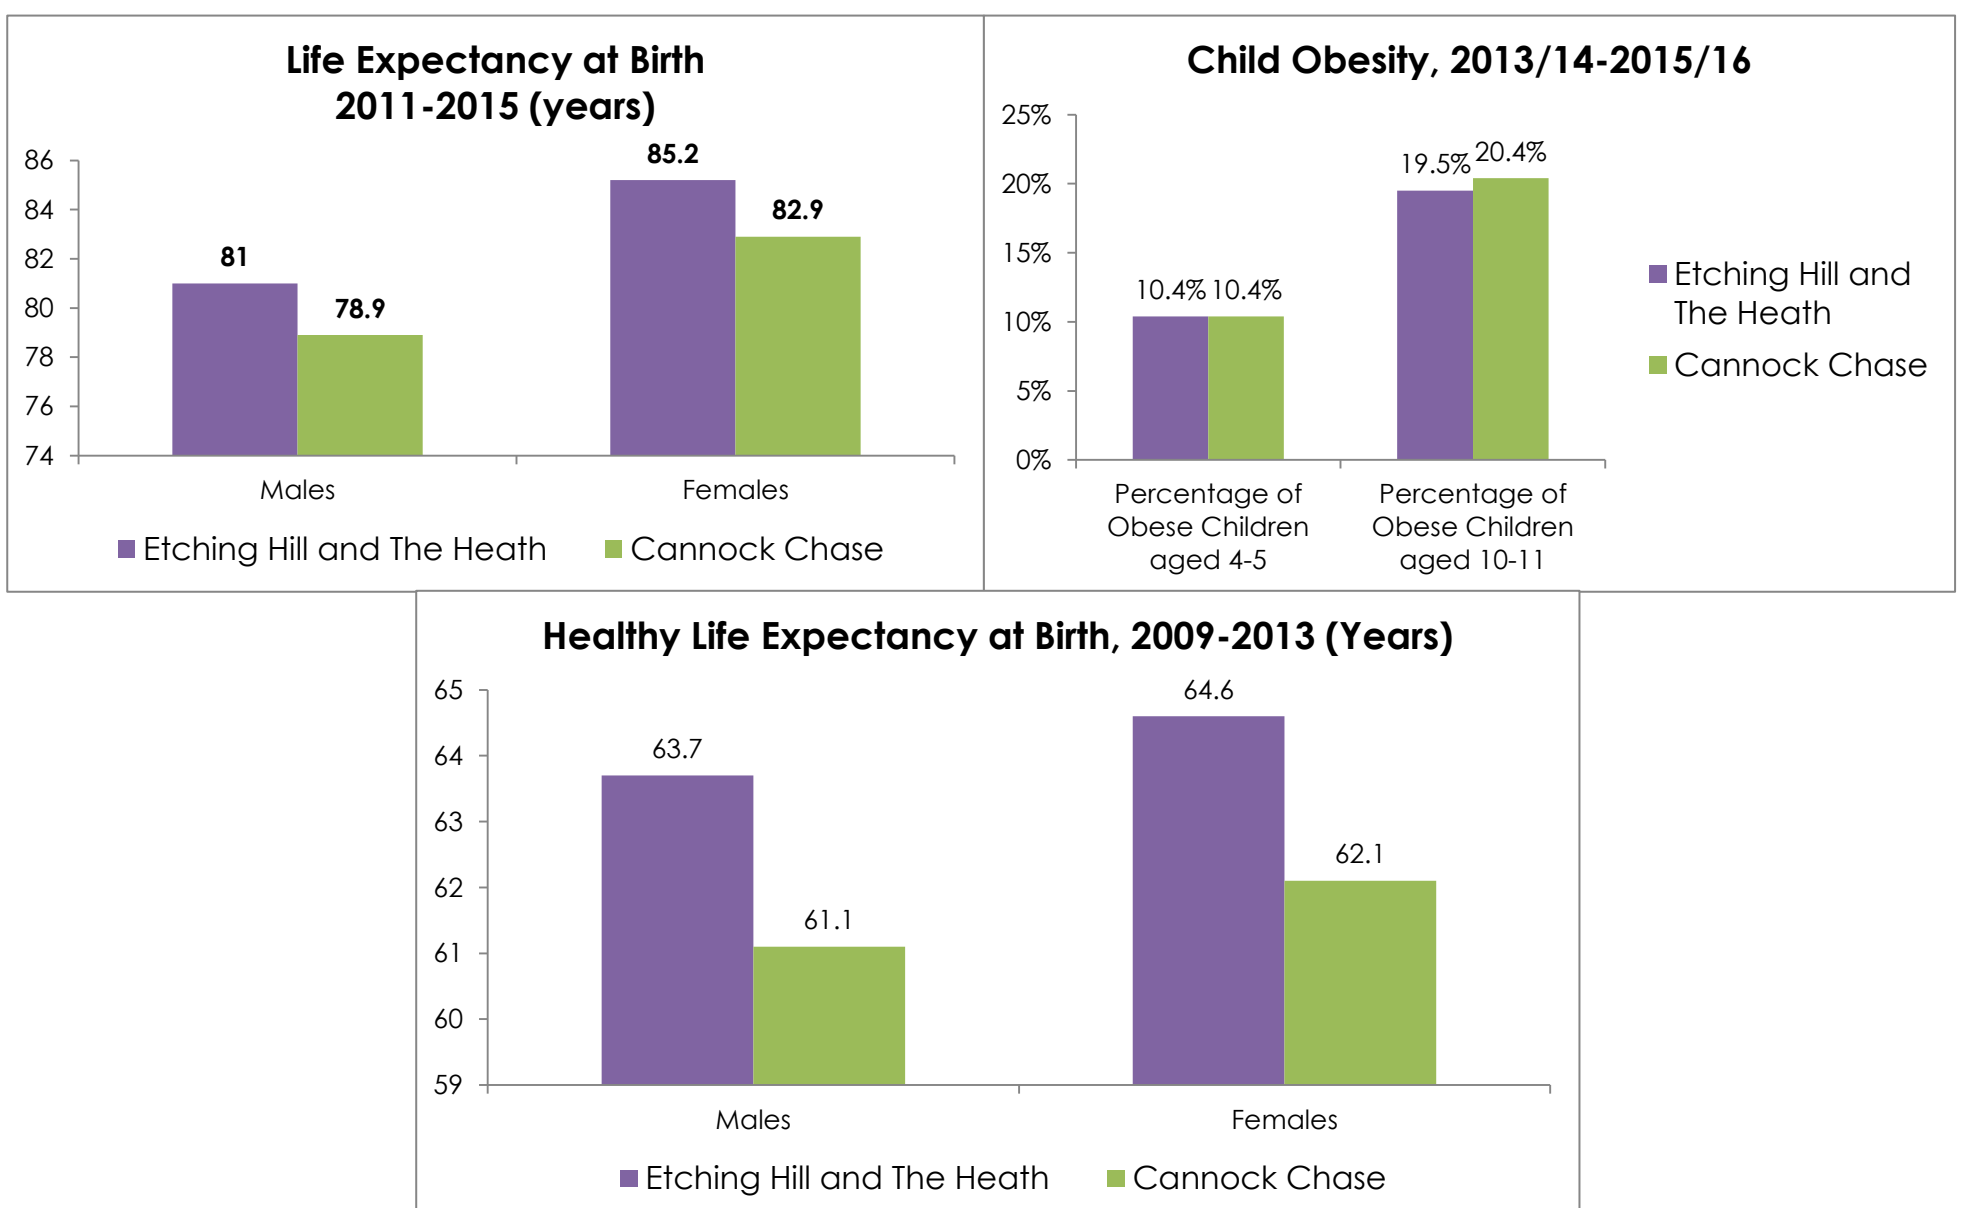

Ward Profile 2018: Etching Hill and The Heath

Population

Physically Active and Healthy Lives

Education and Employment

Housing

Living Environment

Data sourced from Office for National Statistics and Staffordshire County Council, *Cannock Chase: Locality Profile* (January 2018)