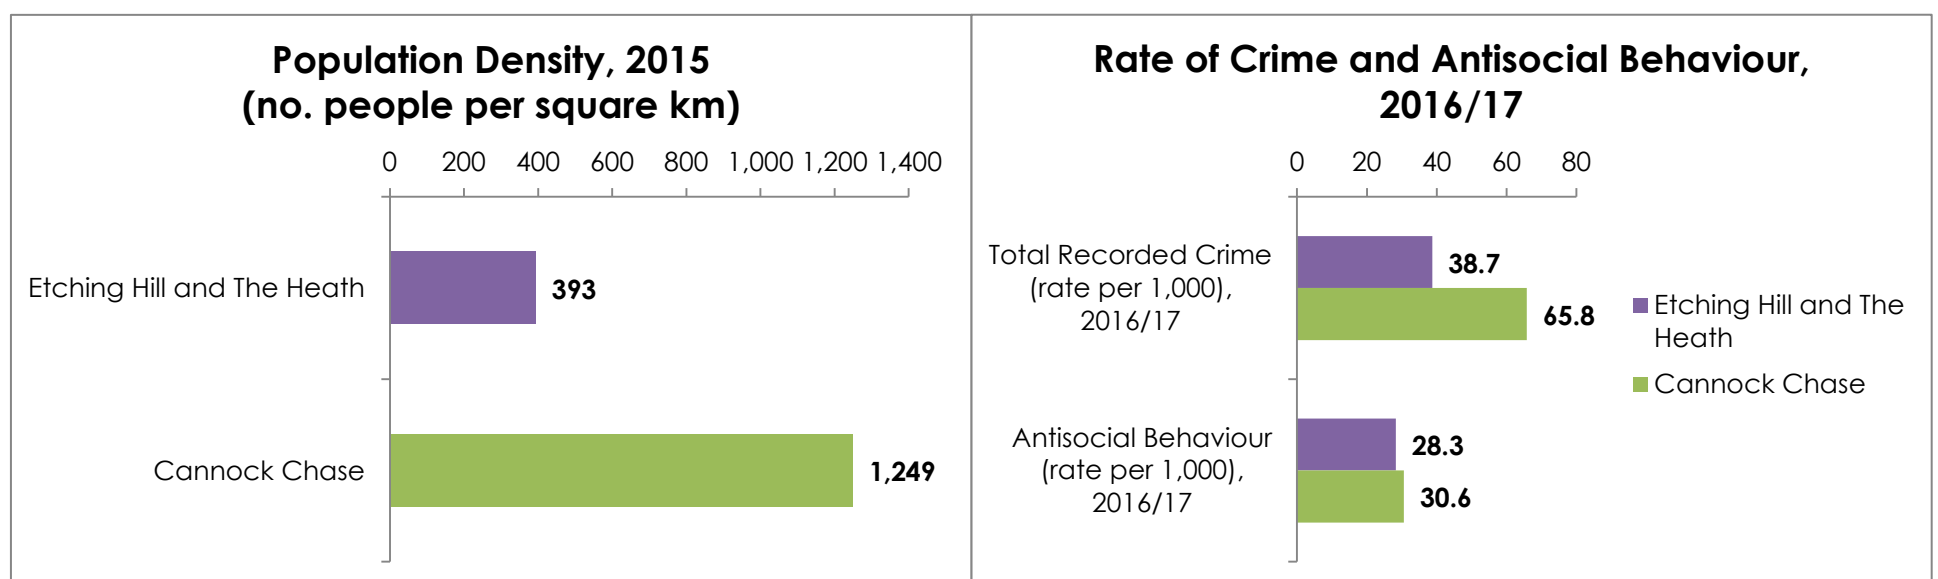

Ward Profile 2018: Etching Hill and The Heath

Population

Physically Active and Healthy Lives

Education and Employment

Housing

Living Environment

Data sourced from Office for National Statistics and Staffordshire County Council, *Cannock Chase: Locality Profile* (January 2018)