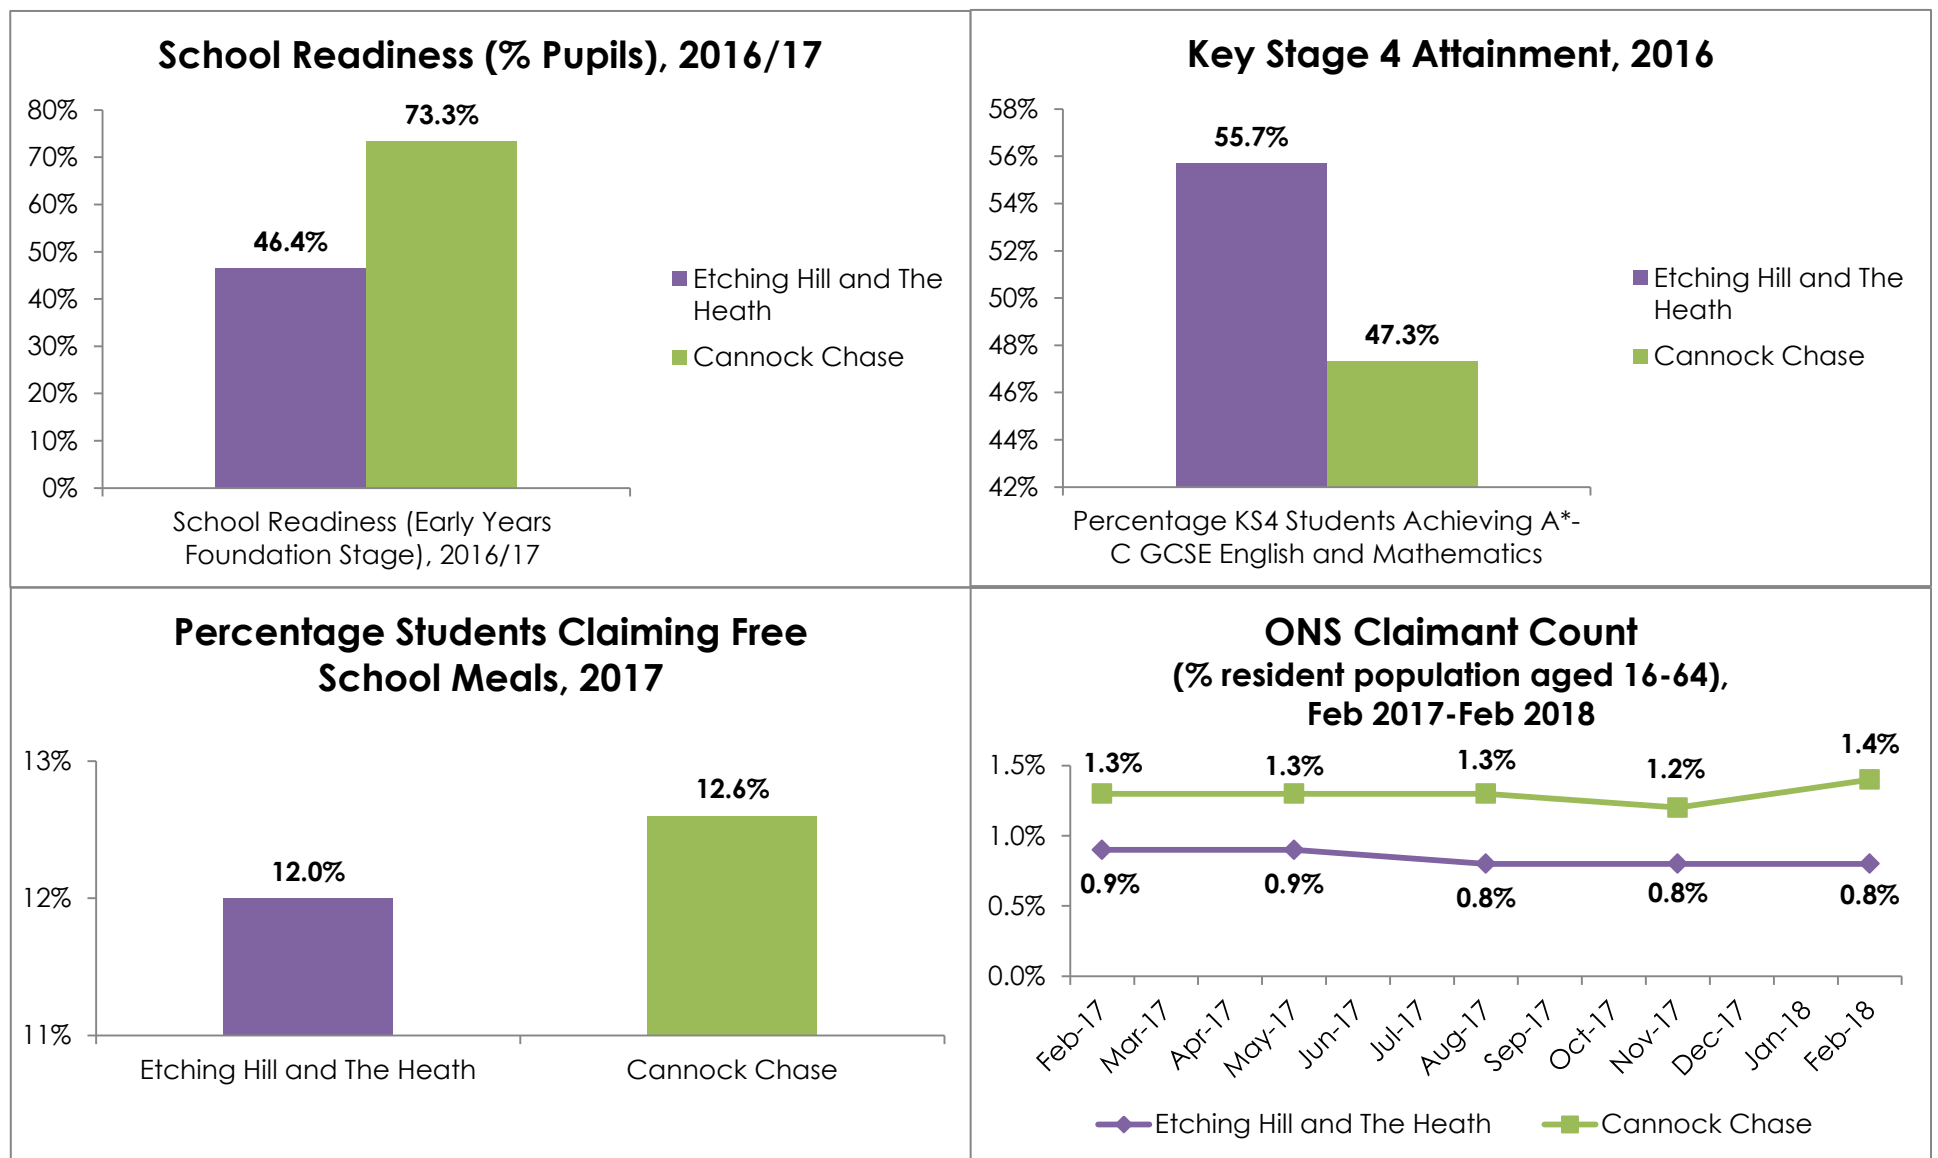

Ward Profile 2018: Etching Hill and The Heath

Population

Physically Active and Healthy Lives

Education and Employment

Housing

Living Environment

Data sourced from Office for National Statistics and Staffordshire County Council, *Cannock Chase: Locality Profile* (January 2018)