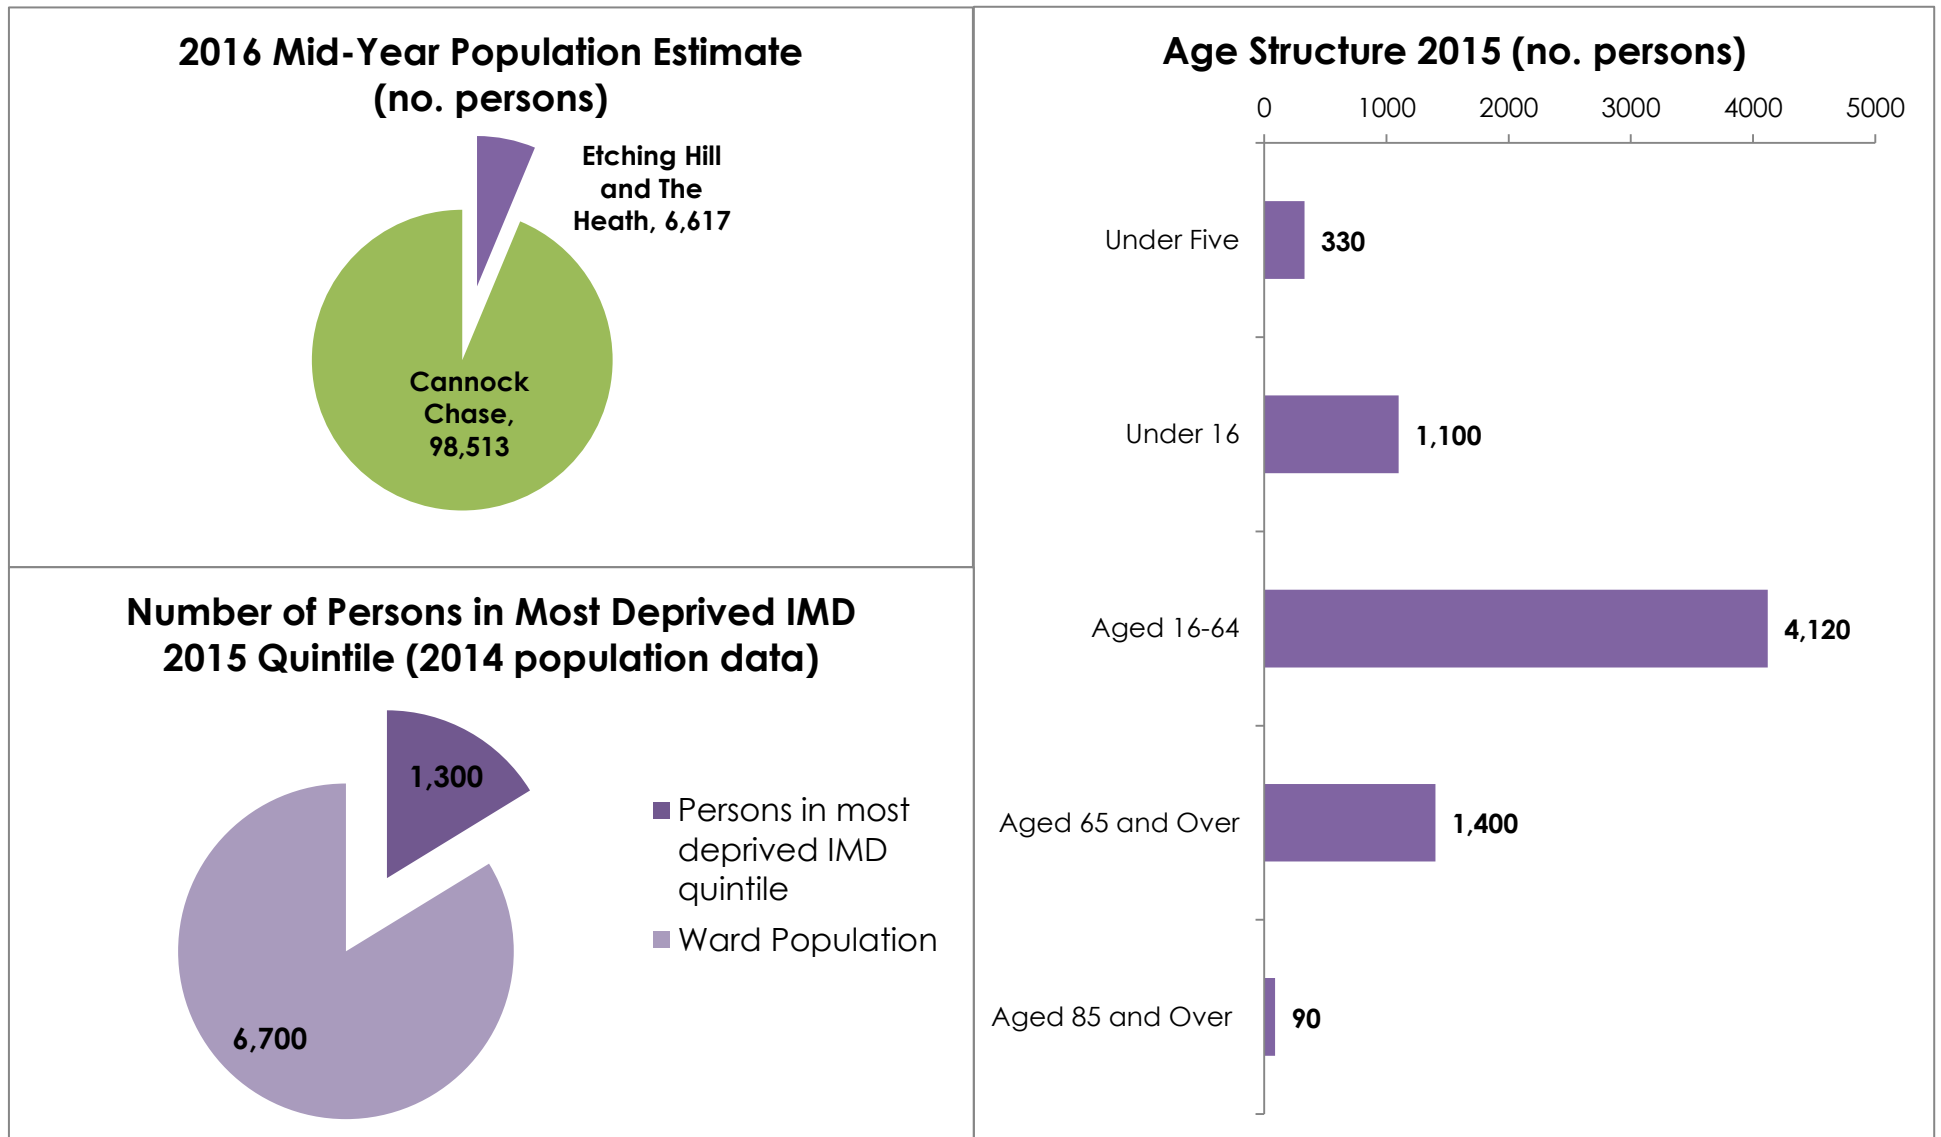

Ward Profile 2018: Etching Hill and The Heath

Population

Physically Active and Healthy Lives

Education and Employment

Housing

Living Environment

Data sourced from Office for National Statistics and Staffordshire County Council, *Cannock Chase: Locality Profile* (January 2018)