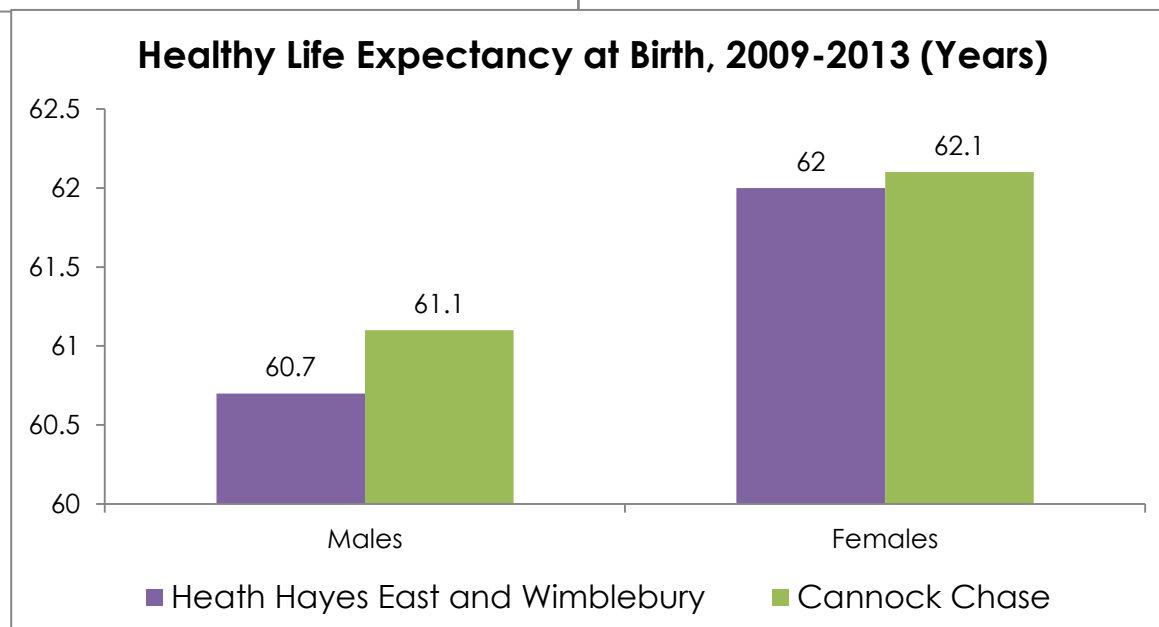

Ward Profile 2018: Heath Hayes East and Wimblebury

Population

Physically Active and Healthy Lives

Education and Employment

Housing

Living Environment

Data sourced from Office for National Statistics and Staffordshire County Council, *Cannock Chase: Locality Profile* (January 2018)