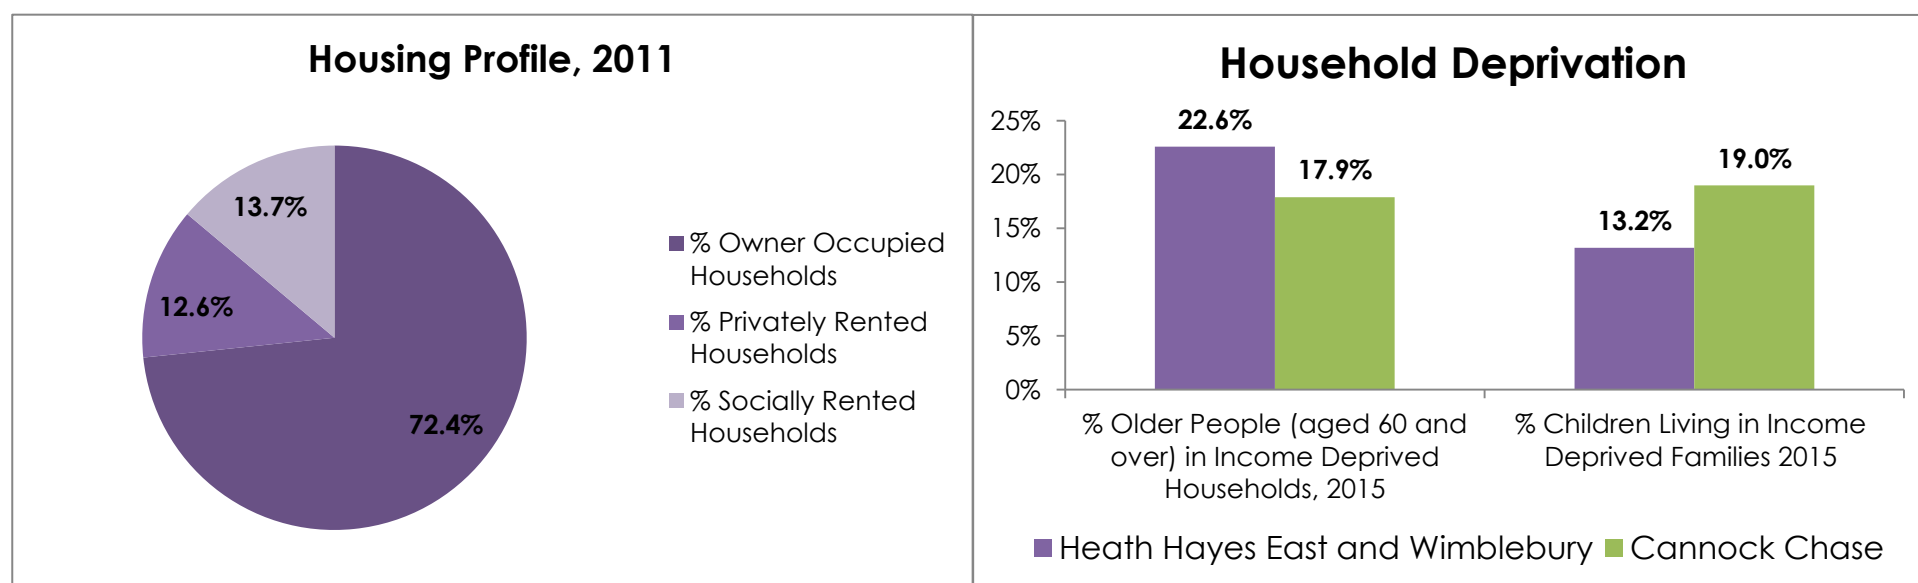

Ward Profile 2018: Heath Hayes East and Wimblebury

Population

Physically Active and Healthy Lives

Education and Employment

Housing

Living Environment

Data sourced from Office for National Statistics and Staffordshire County Council, *Cannock Chase: Locality Profile* (January 2018)