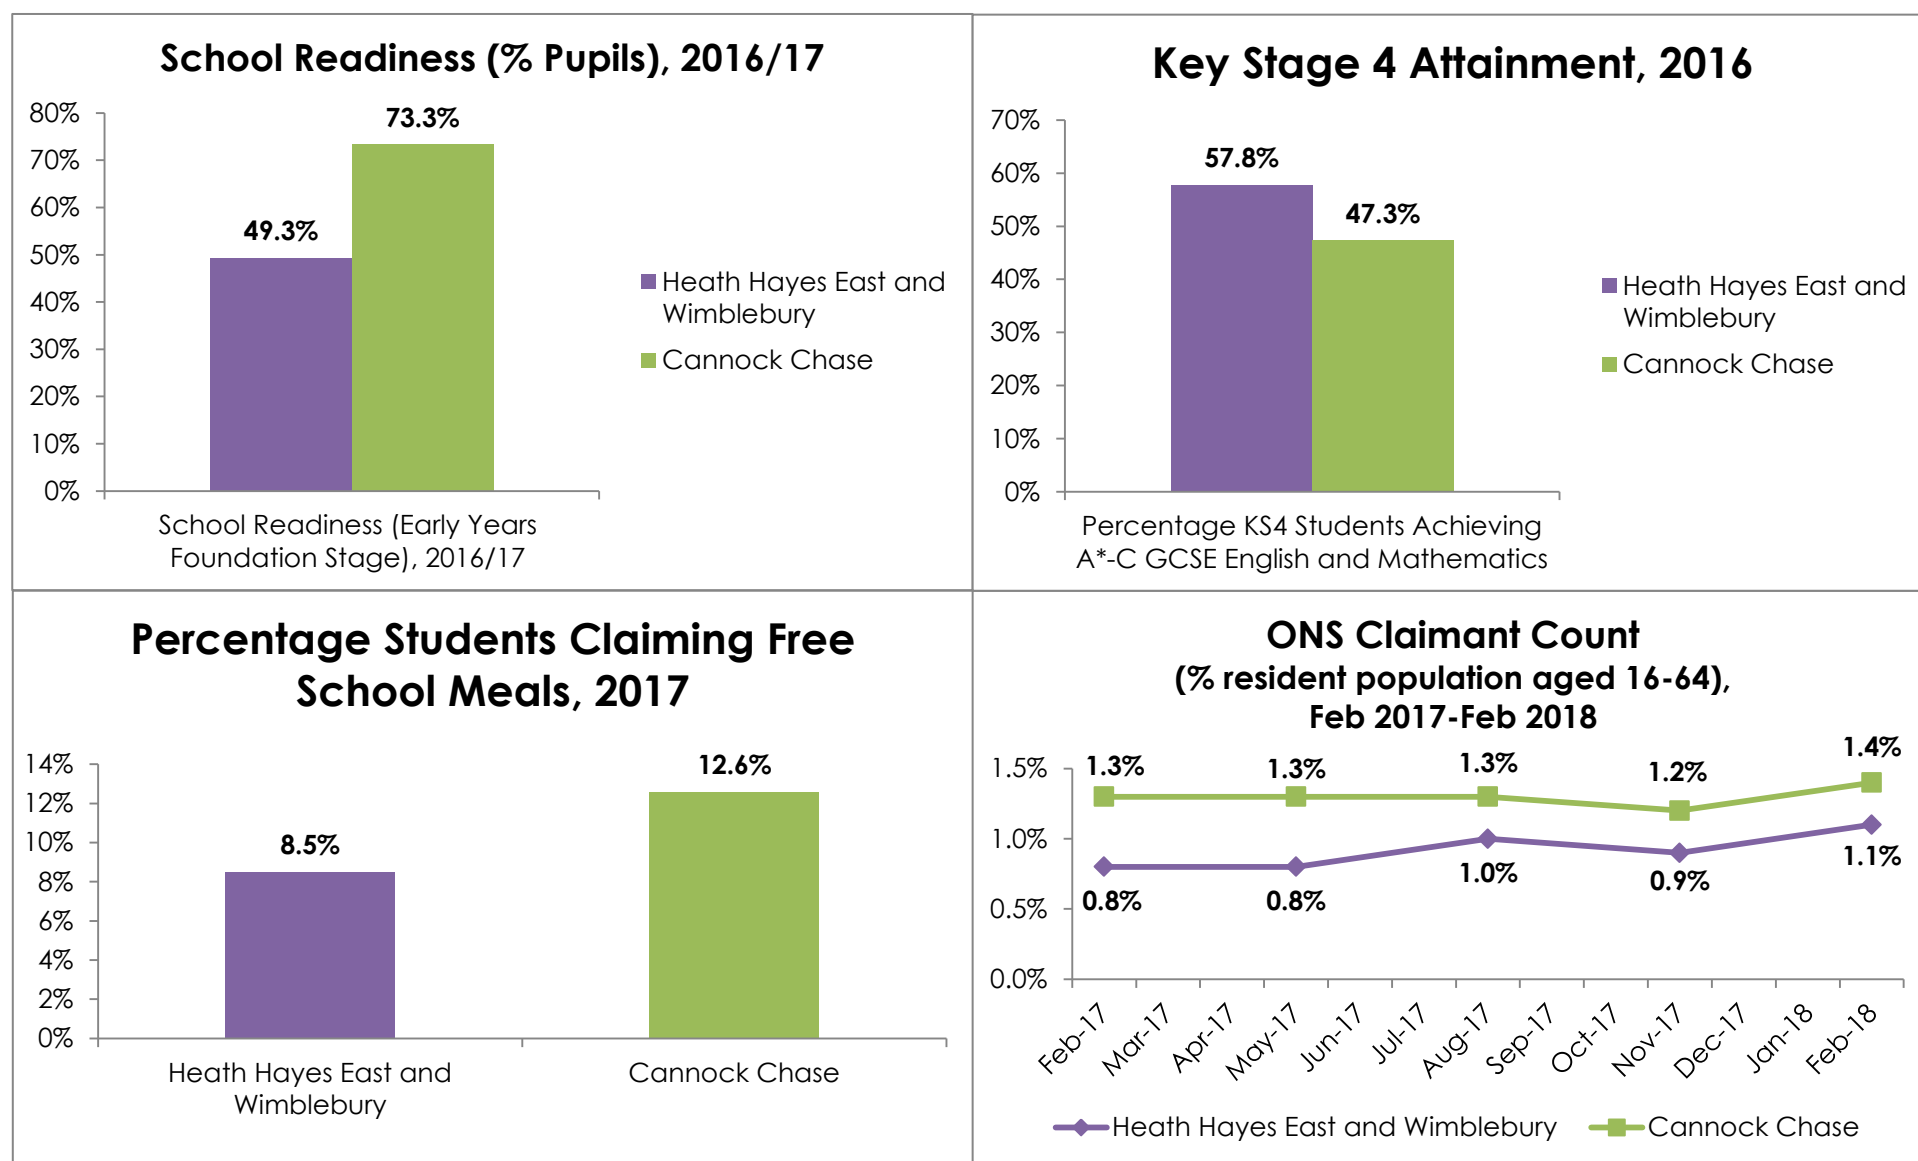

Ward Profile 2018: Heath Hayes East and Wimblebury

Population

Physically Active and Healthy Lives

Education and Employment

Housing

Living Environment

Data sourced from Office for National Statistics and Staffordshire County Council, *Cannock Chase: Locality Profile* (January 2018)