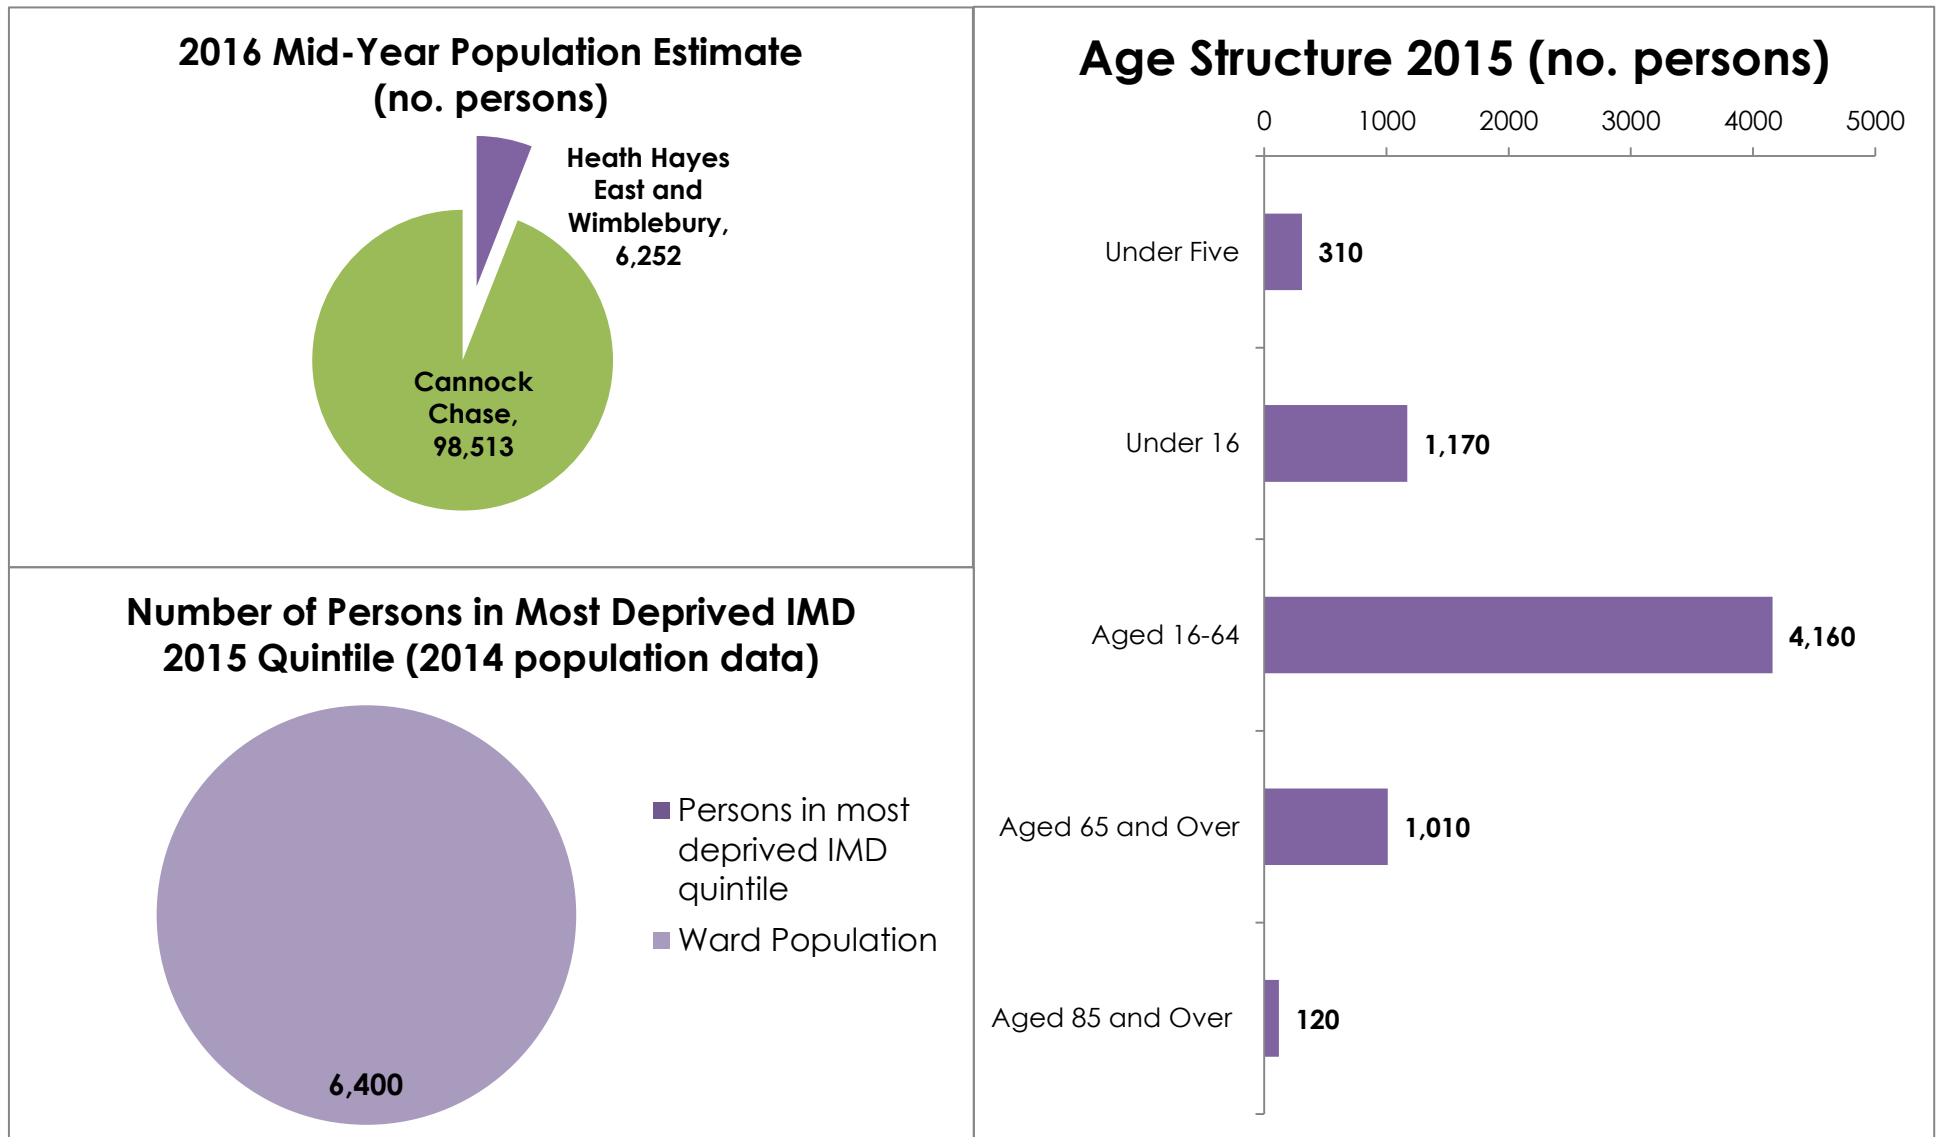

Ward Profile 2018: Heath Hayes East and Wimblebury

Population

Physically Active and Healthy Lives

Education and Employment

Housing

Living Environment

Data sourced from Office for National Statistics and Staffordshire County Council, *Cannock Chase: Locality Profile* (January 2018)