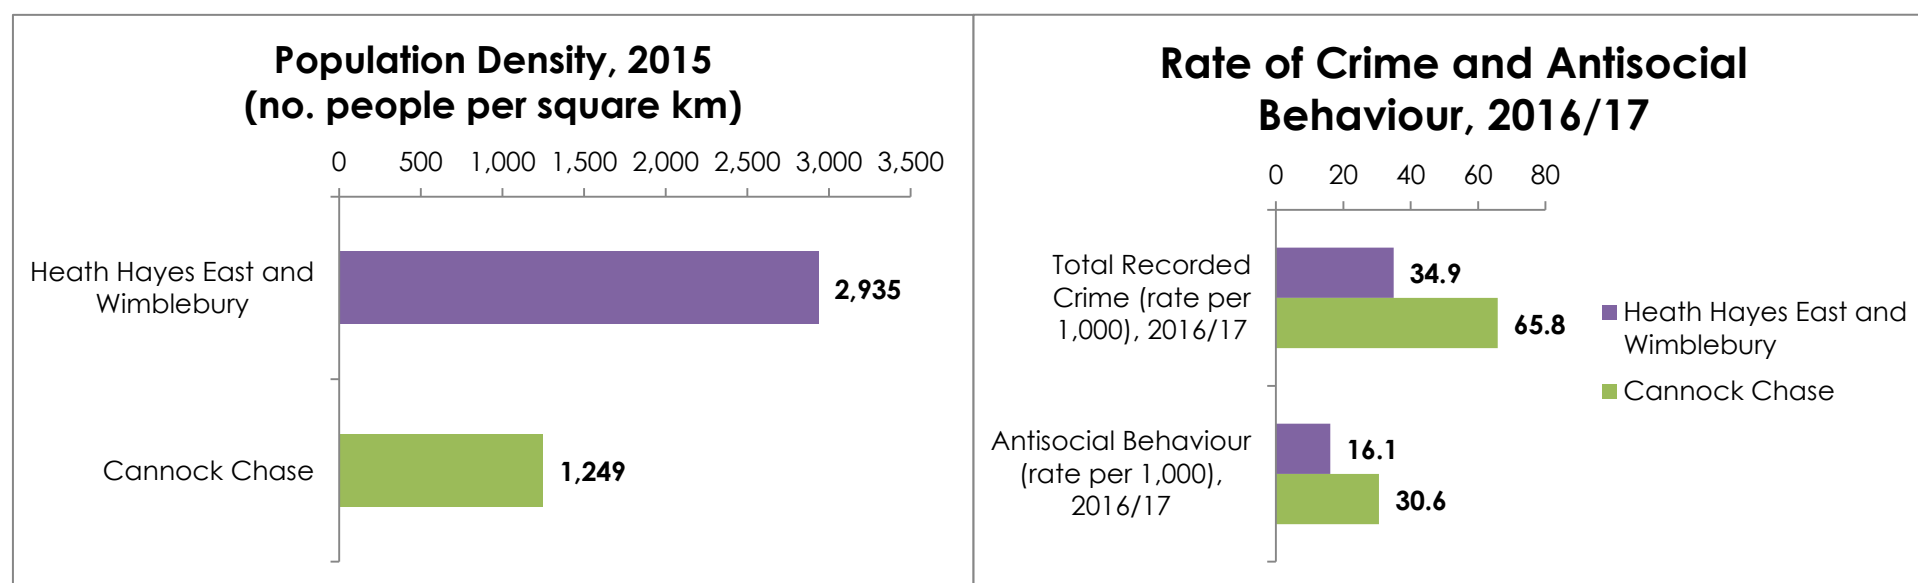

Ward Profile 2018: Heath Hayes East and Wimblebury

Population

Physically Active and Healthy Lives

Education and Employment

Housing

Living Environment

Data sourced from Office for National Statistics and Staffordshire County Council, *Cannock Chase: Locality Profile* (January 2018)