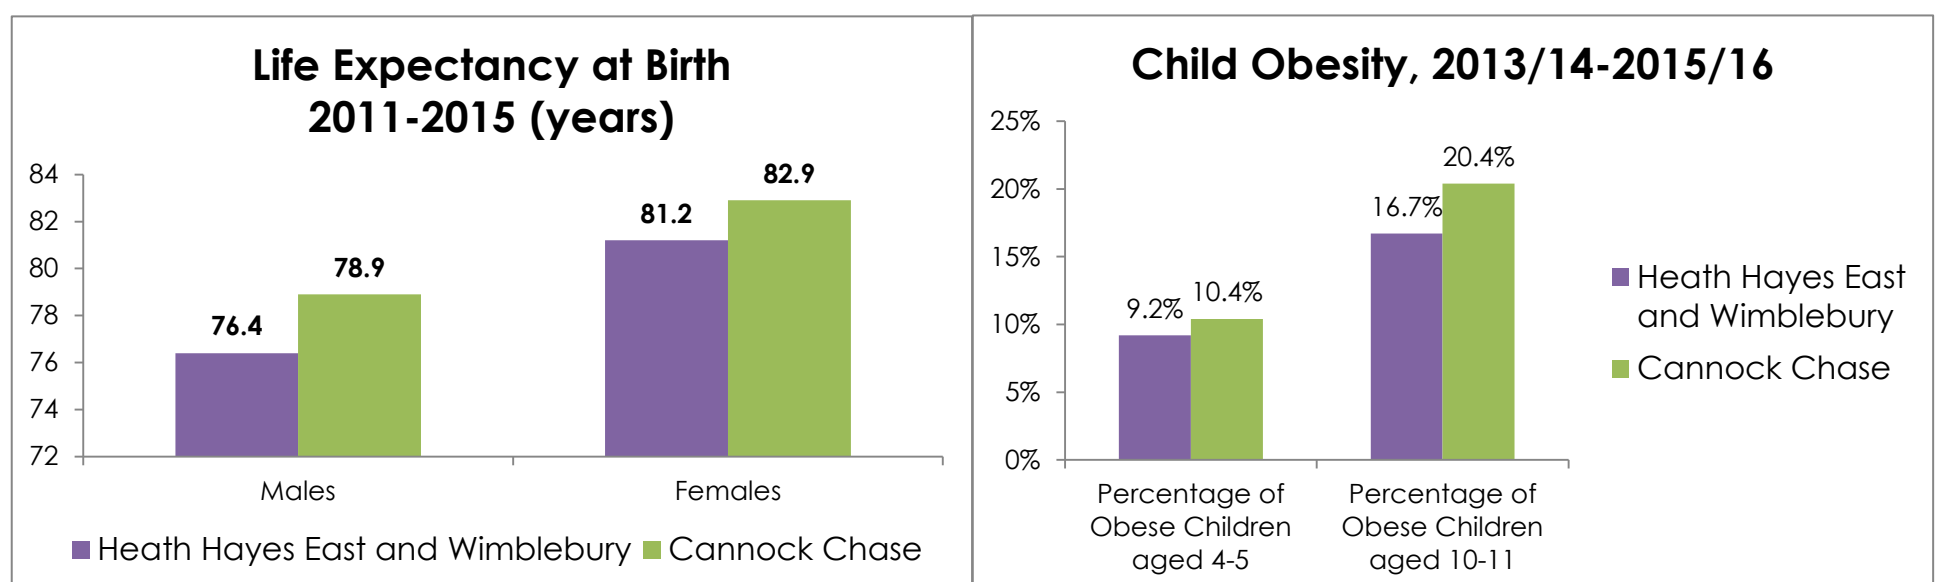

Ward Profile 2018: Heath Hayes East and Wimblebury

Population

Physically Active and Healthy Lives

Education and Employment

Housing

Living Environment

Data sourced from Office for National Statistics and Staffordshire County Council, *Cannock Chase: Locality Profile* (January 2018)