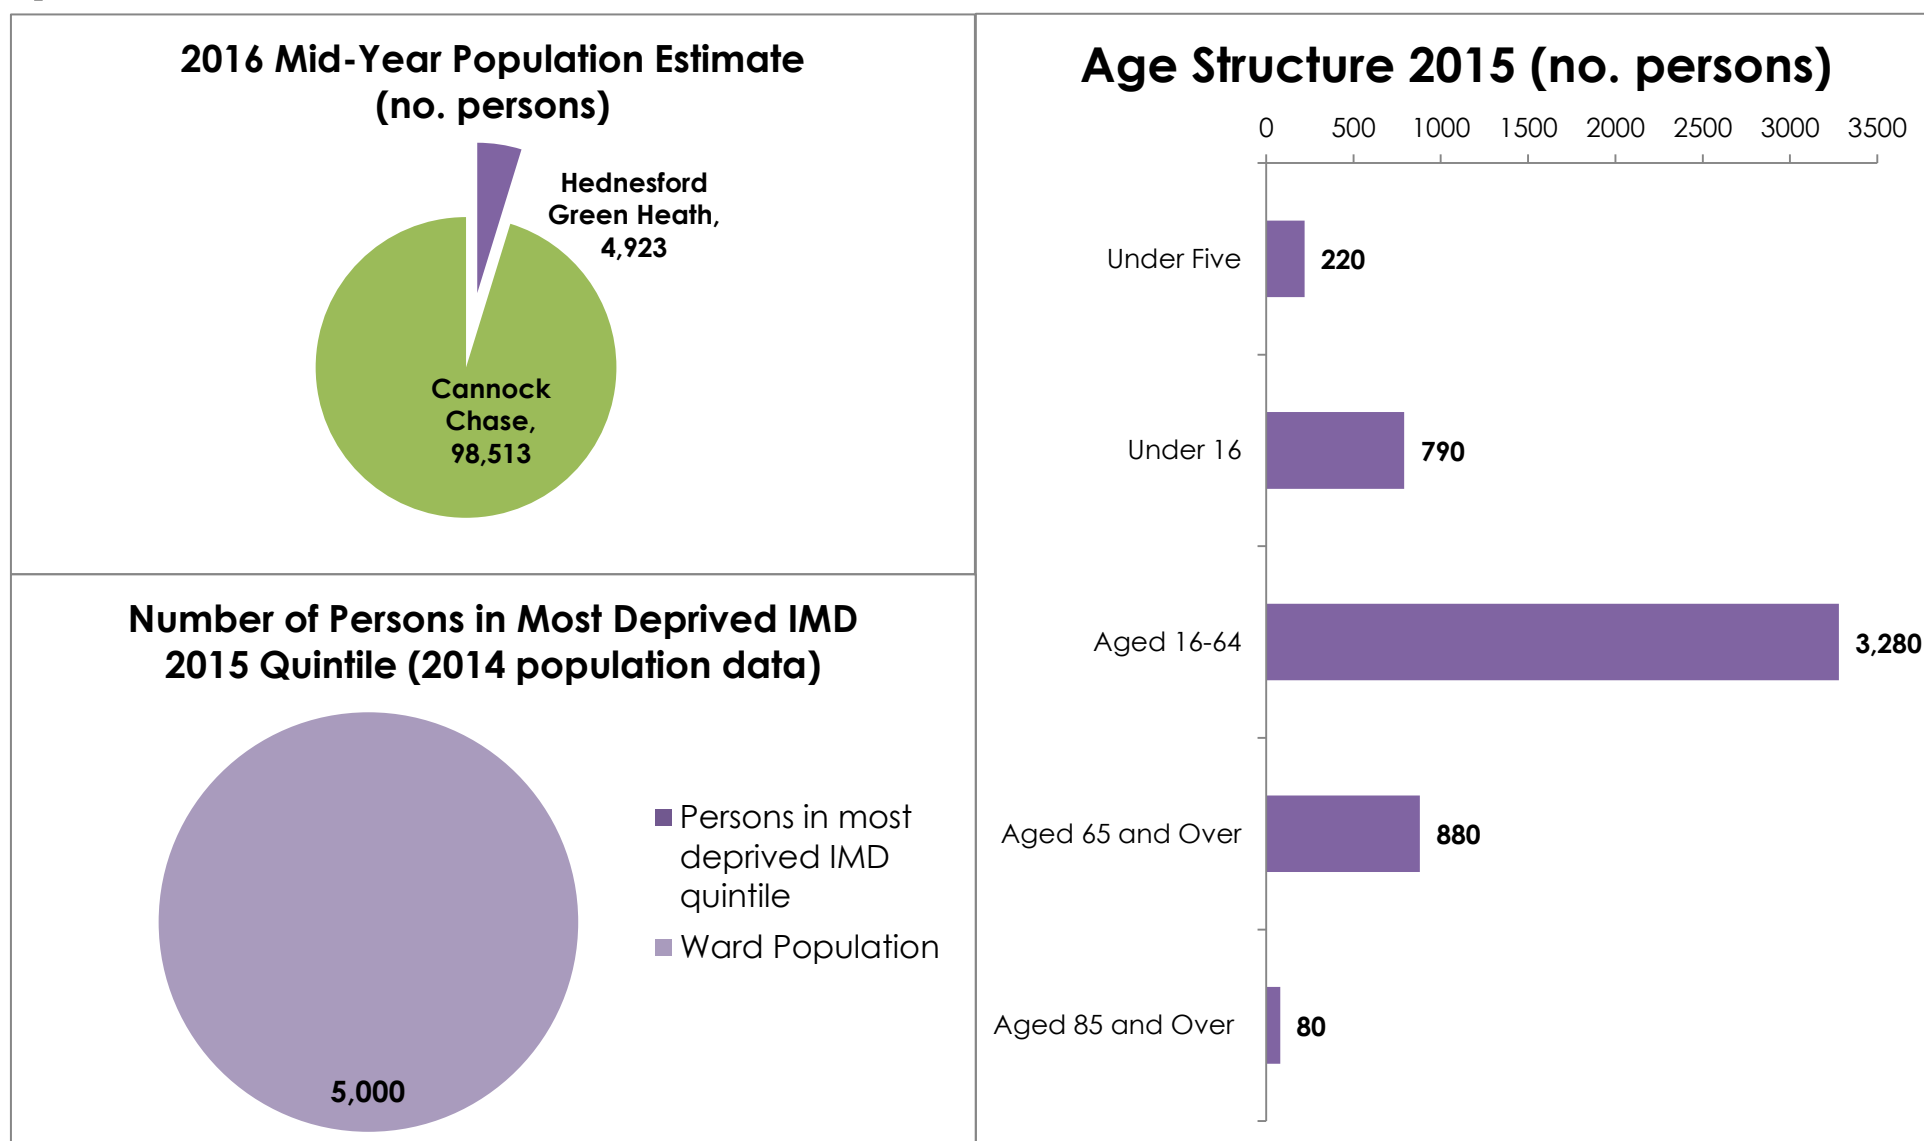

# Ward Profile 2018: Hednesford Green Heath

## Population