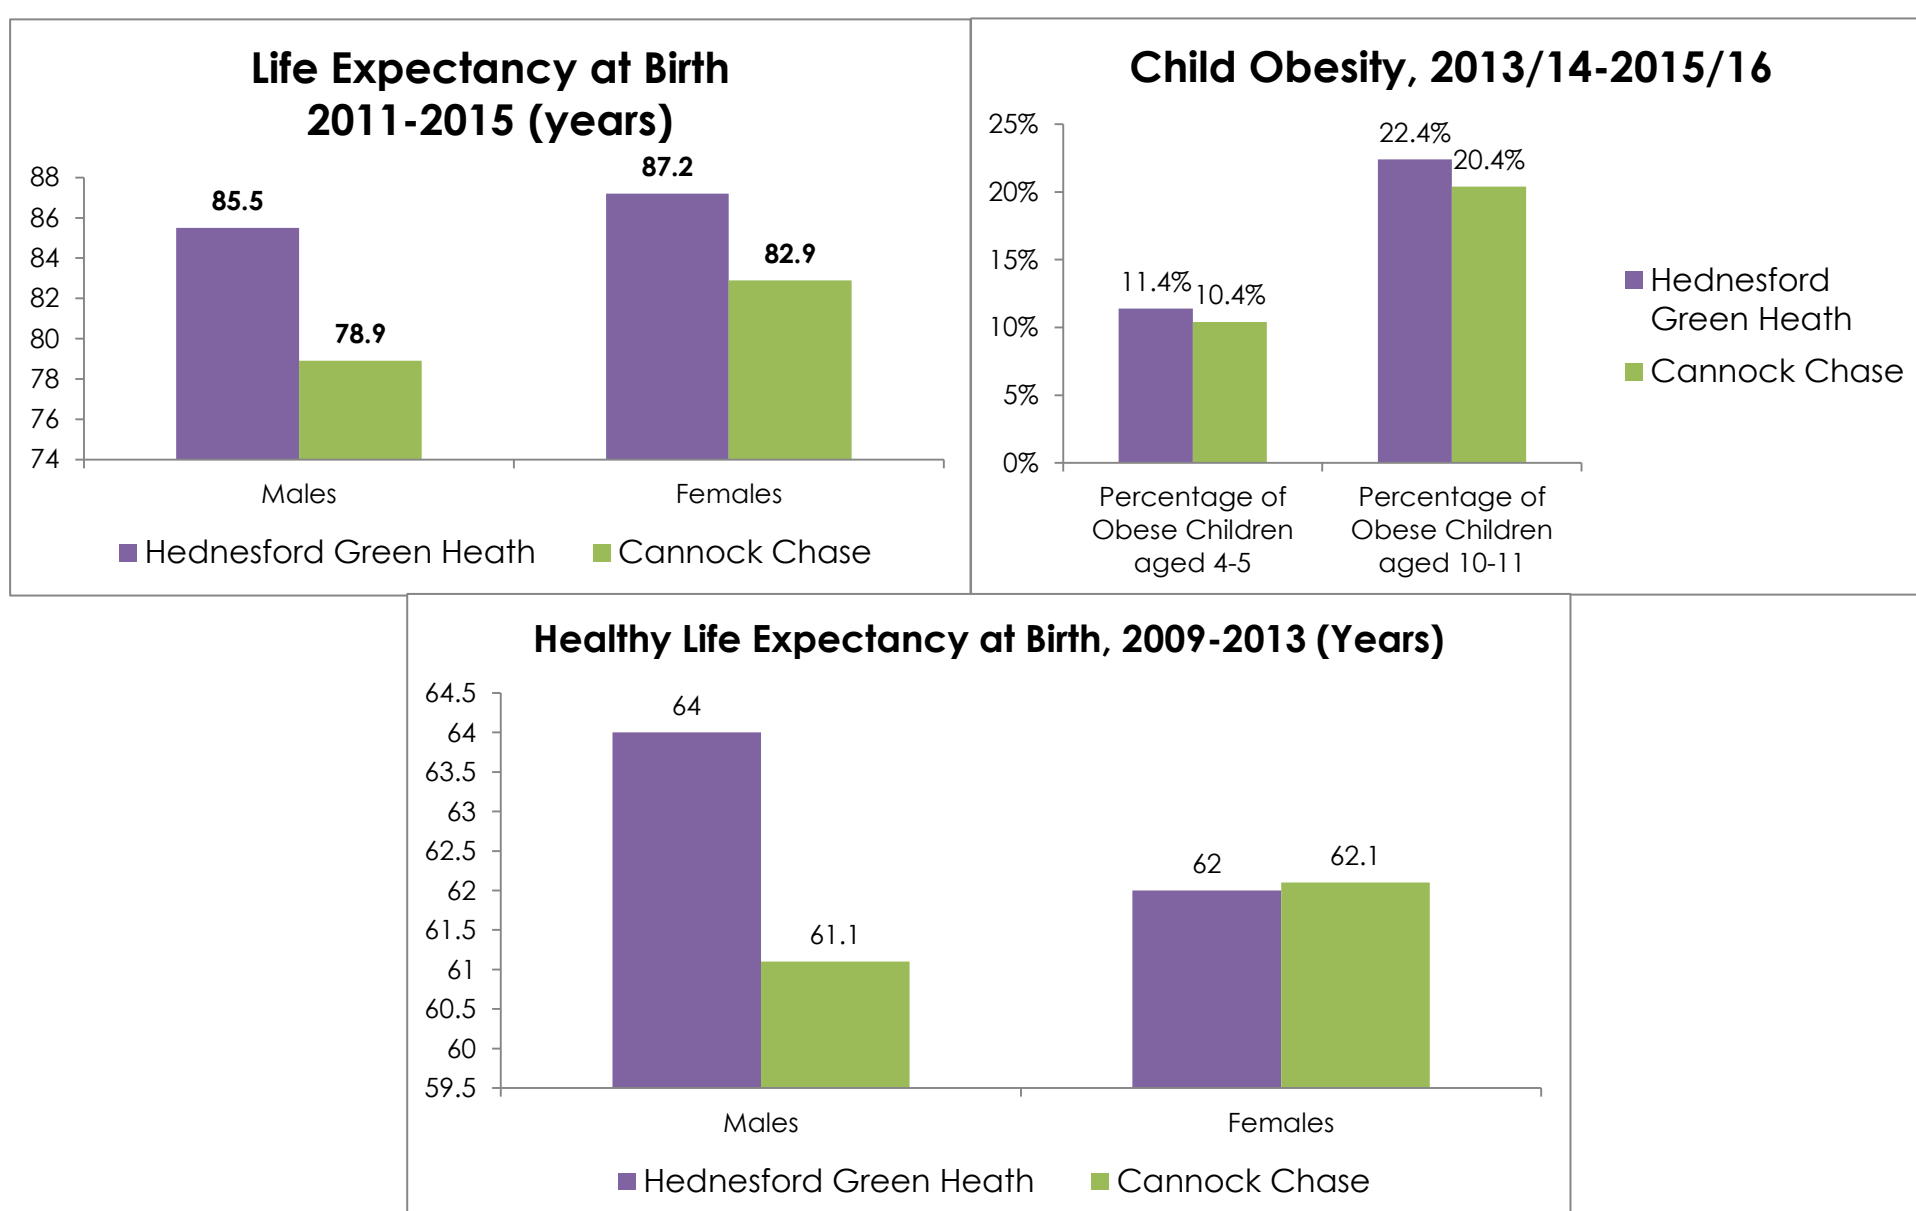

Physically Active and Healthy Lives