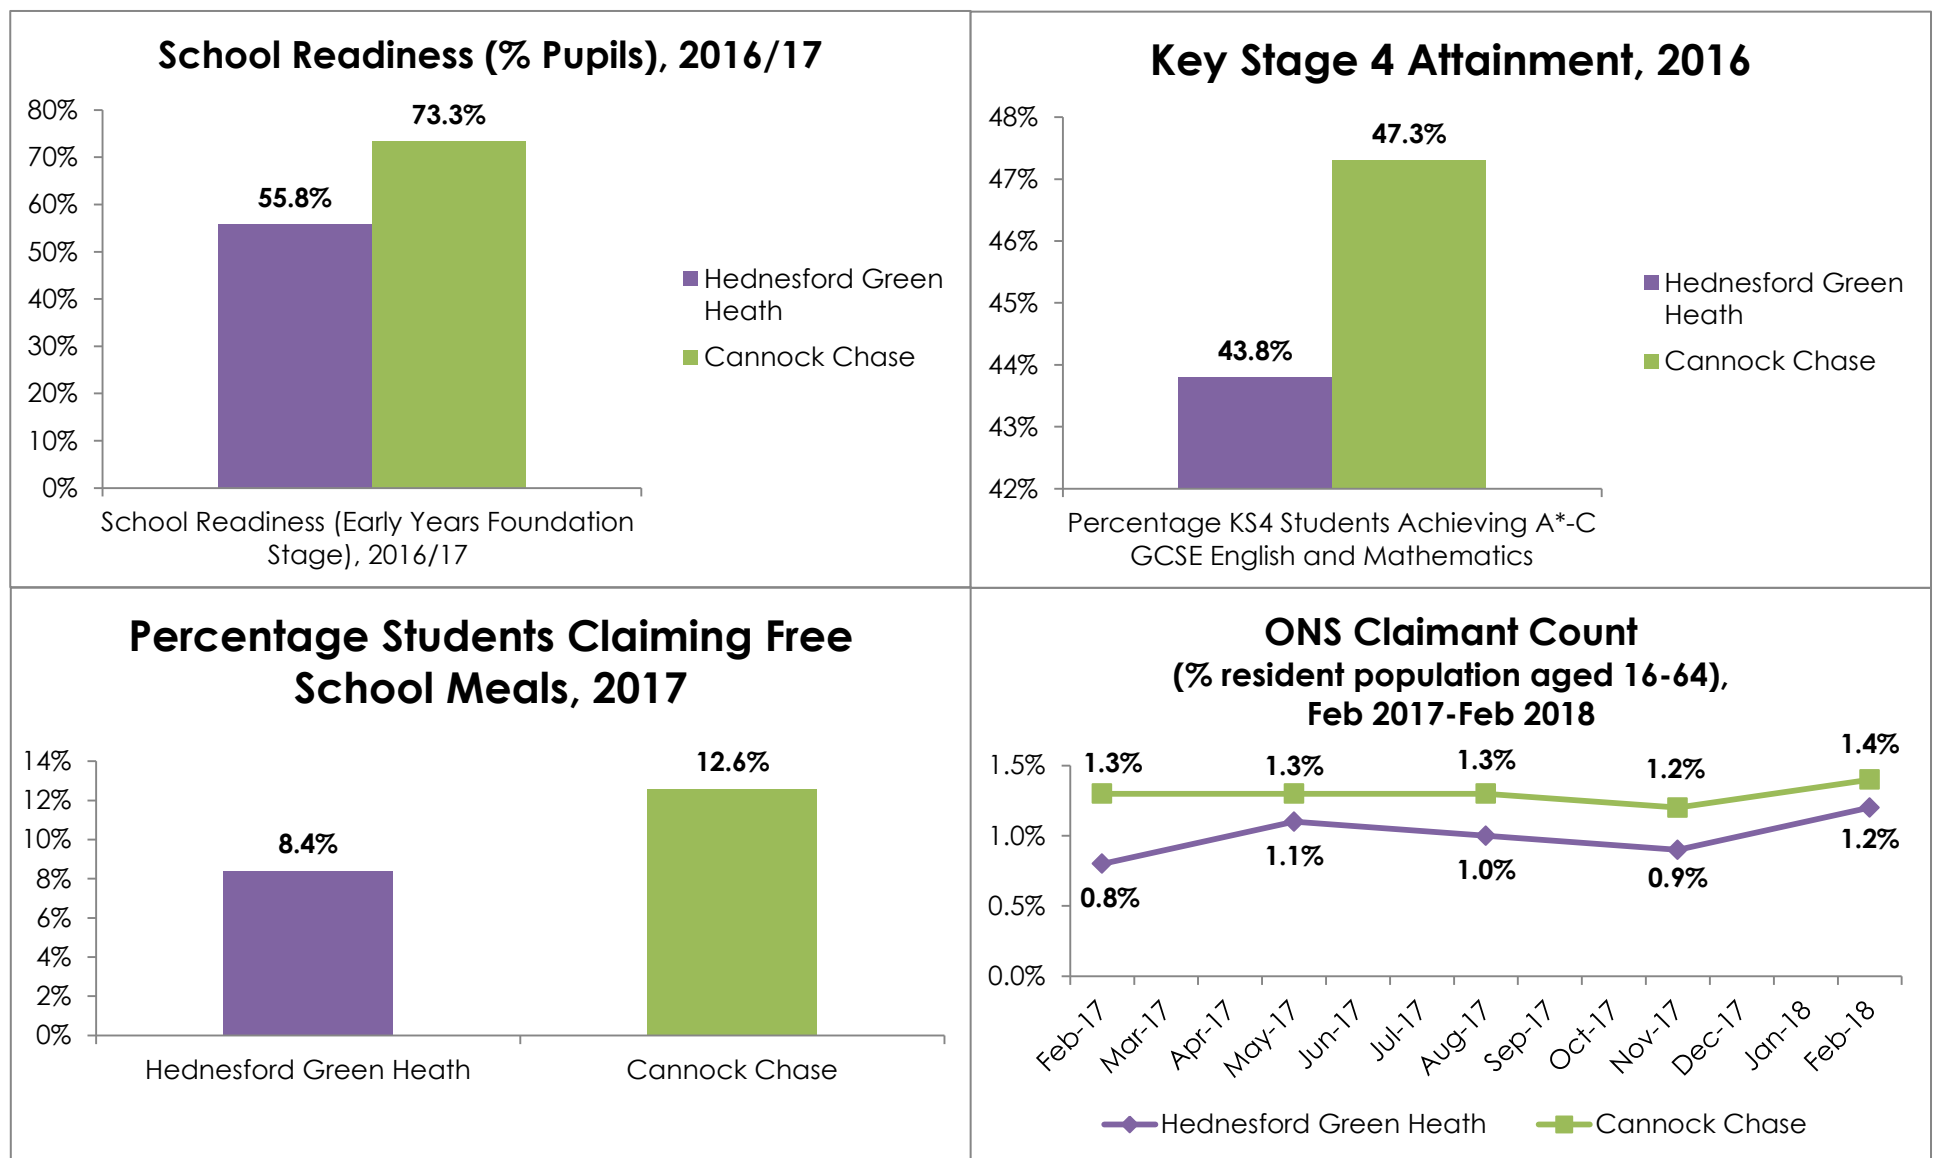

Education and Employment