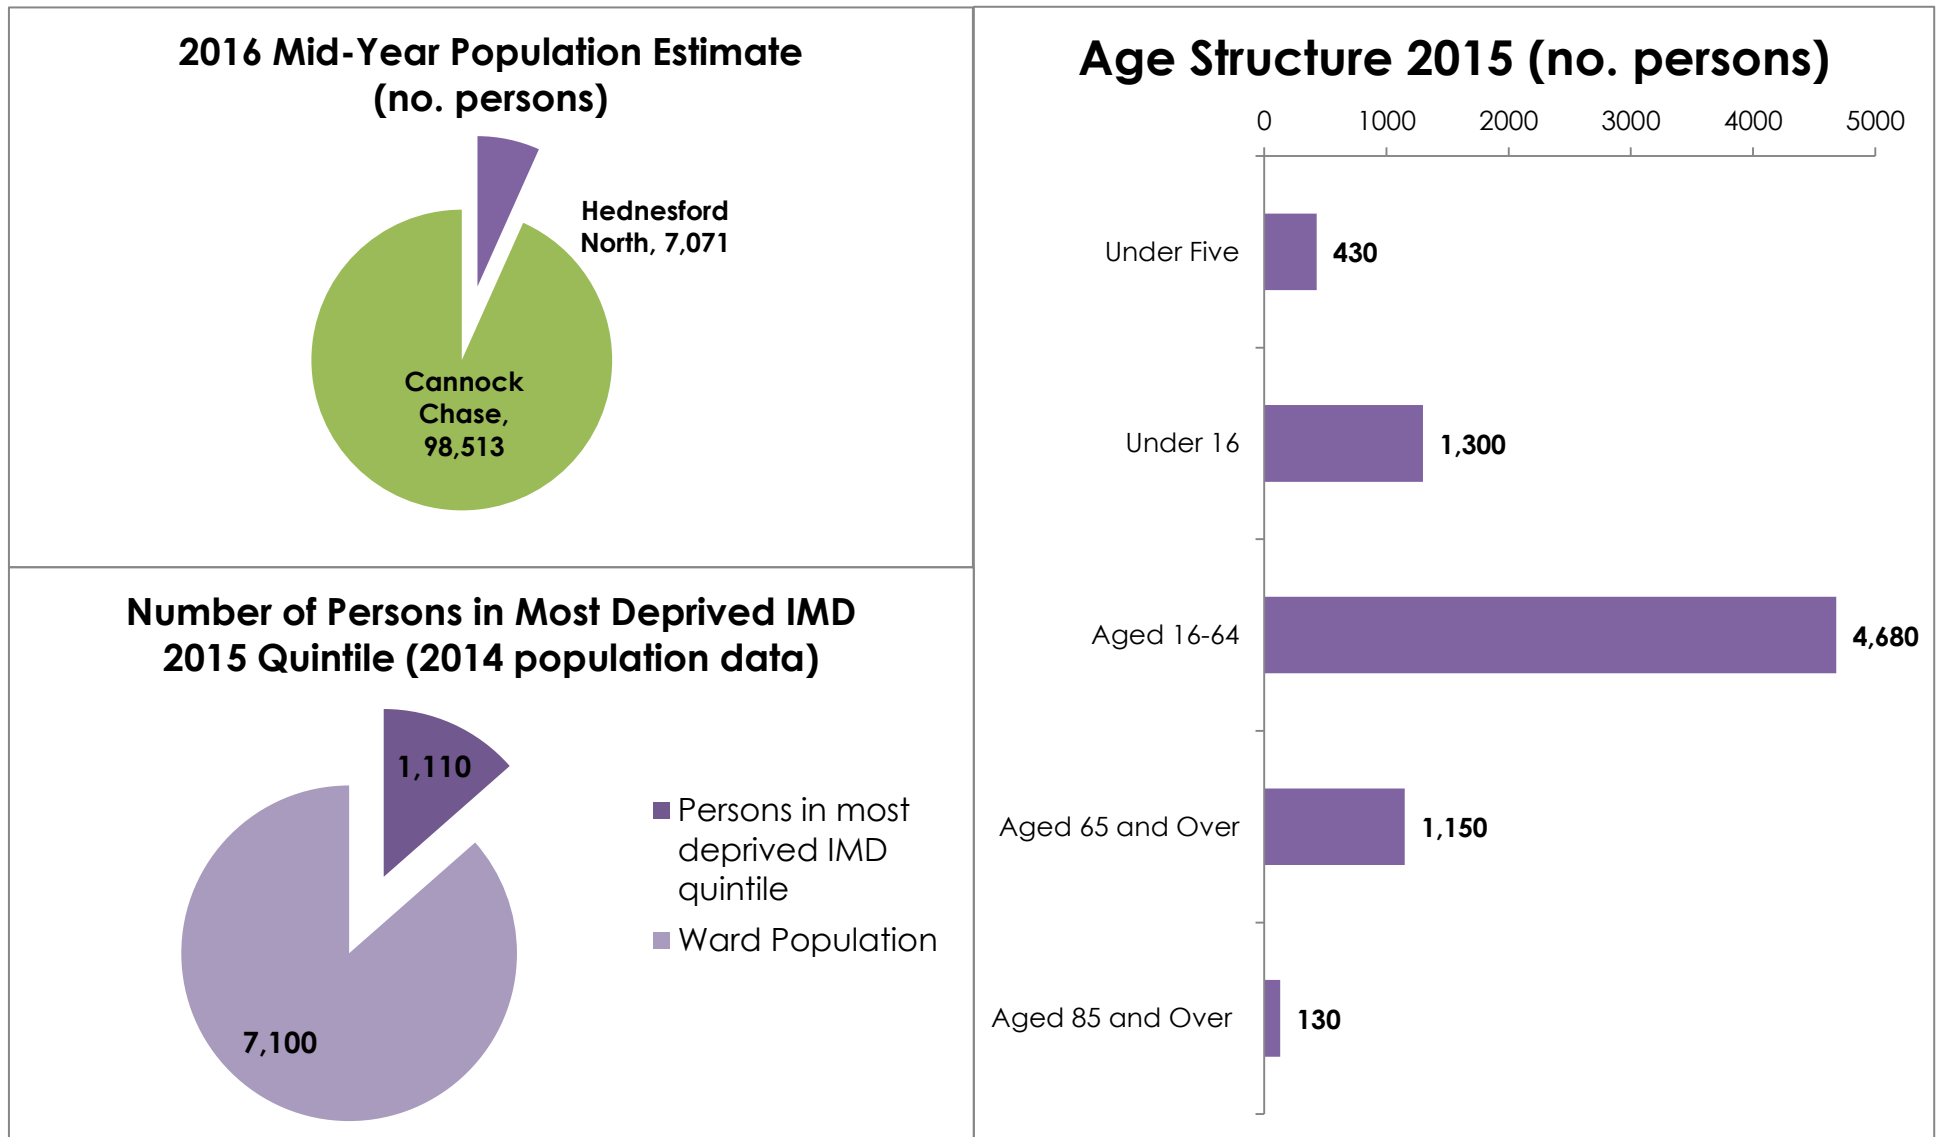

Ward Profile 2018: Hednesford North

Population

Physically Active and Healthy Lives

Education and Employment

Housing

Living Environment

Data sourced from Office for National Statistics and Staffordshire County Council, *Cannock Chase: Locality Profile* (January 2018)