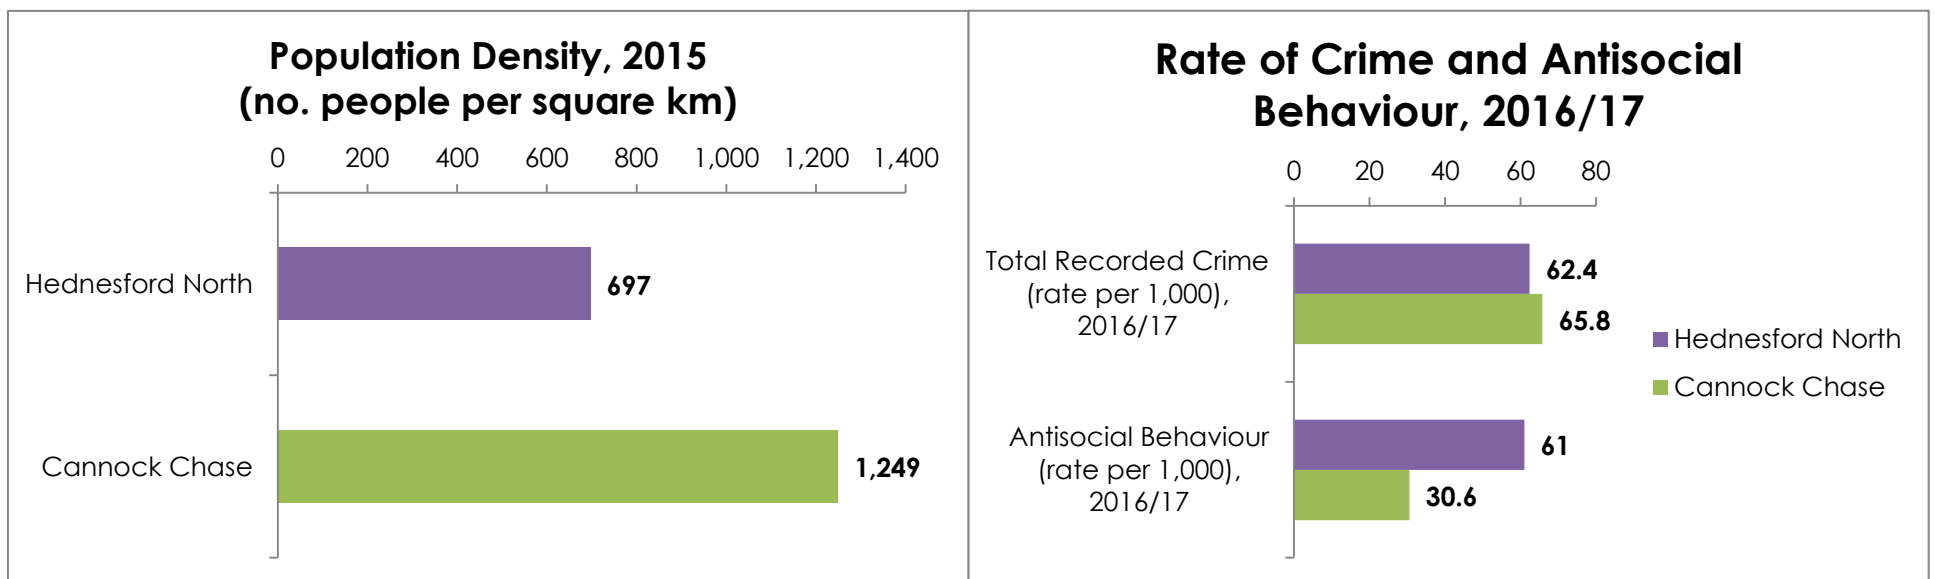

Ward Profile 2018: Hednesford North

Population

Physically Active and Healthy Lives

Education and Employment

Housing

Living Environment

Data sourced from Office for National Statistics and Staffordshire County Council, *Cannock Chase: Locality Profile* (January 2018)