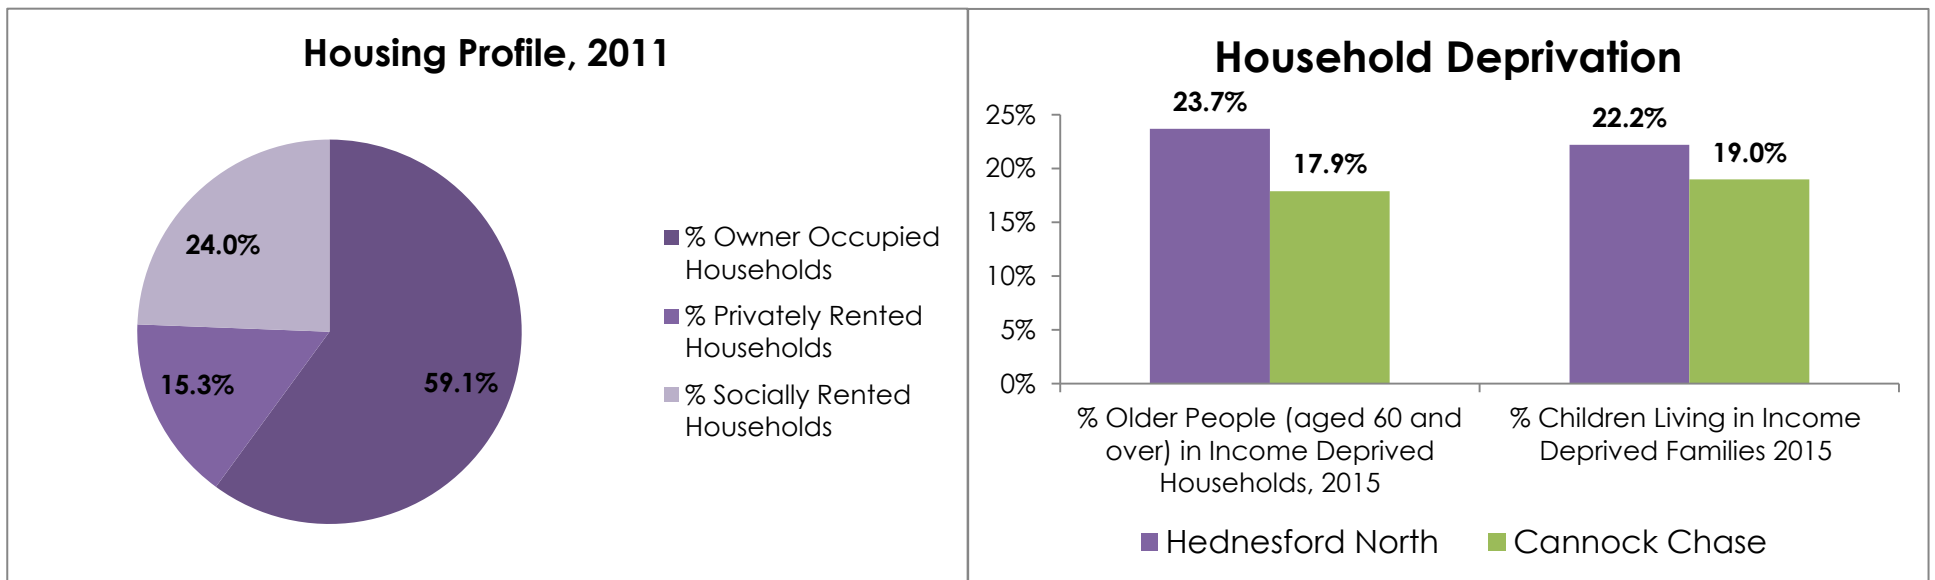

Ward Profile 2018: Hednesford North

Population

Physically Active and Healthy Lives

Education and Employment

Housing

Living Environment

Data sourced from Office for National Statistics and Staffordshire County Council, *Cannock Chase: Locality Profile* (January 2018)