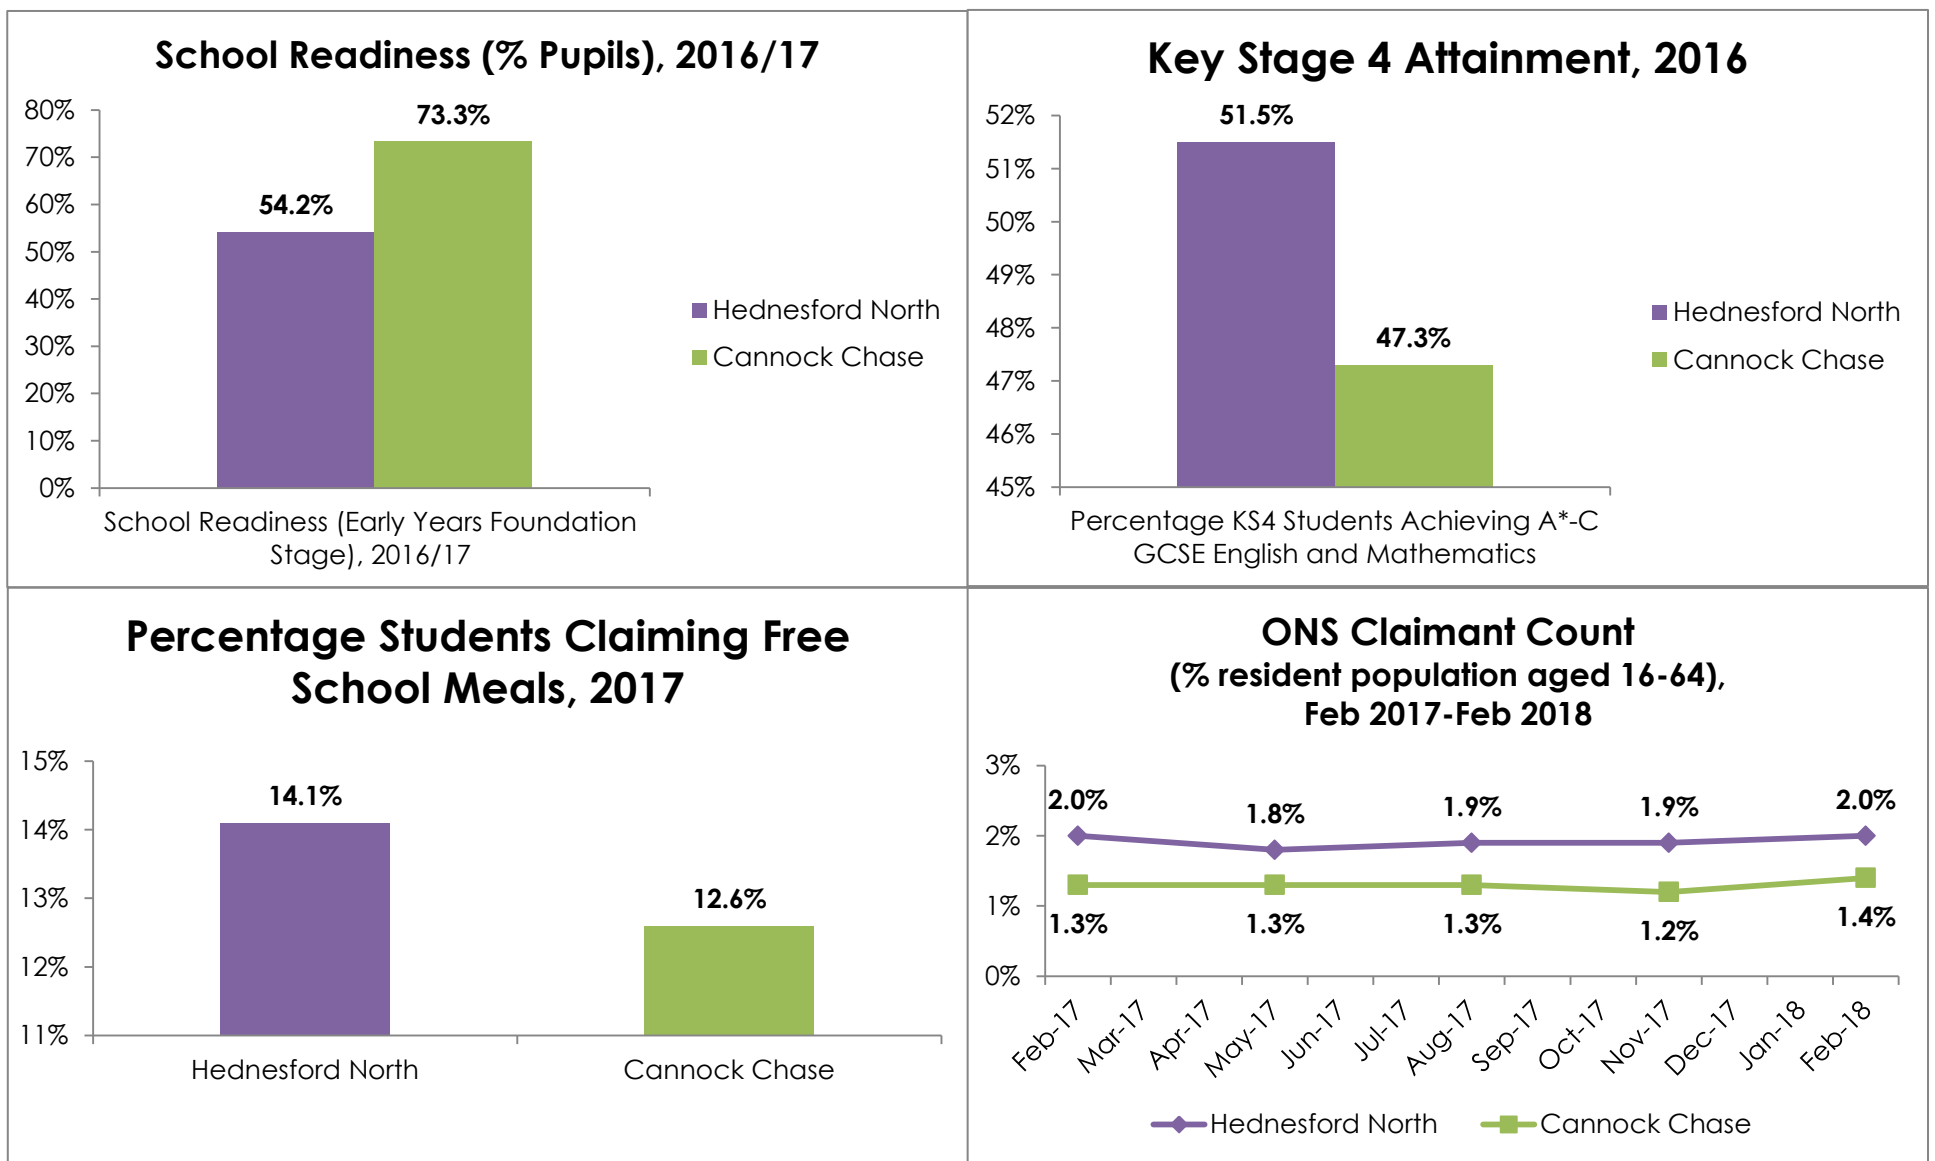

Ward Profile 2018: Hednesford North

Population

Physically Active and Healthy Lives

Education and Employment

Housing

Living Environment

Data sourced from Office for National Statistics and Staffordshire County Council, *Cannock Chase: Locality Profile* (January 2018)