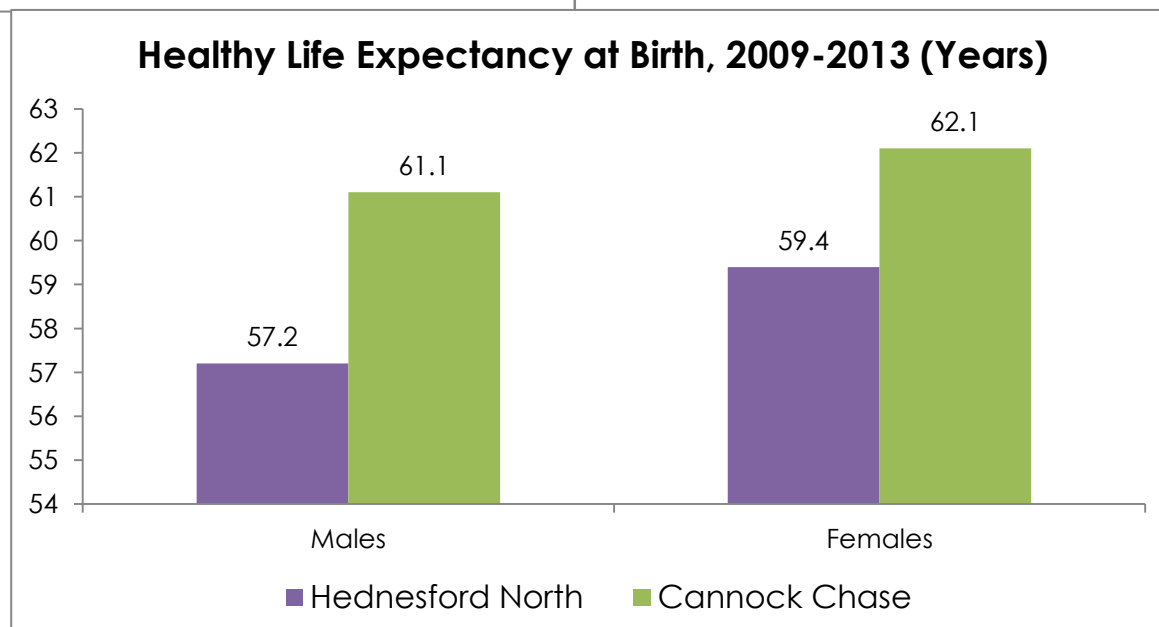

Ward Profile 2018: Hednesford North

Population

Physically Active and Healthy Lives

Education and Employment

Housing

Living Environment

Data sourced from Office for National Statistics and Staffordshire County Council, *Cannock Chase: Locality Profile* (January 2018)