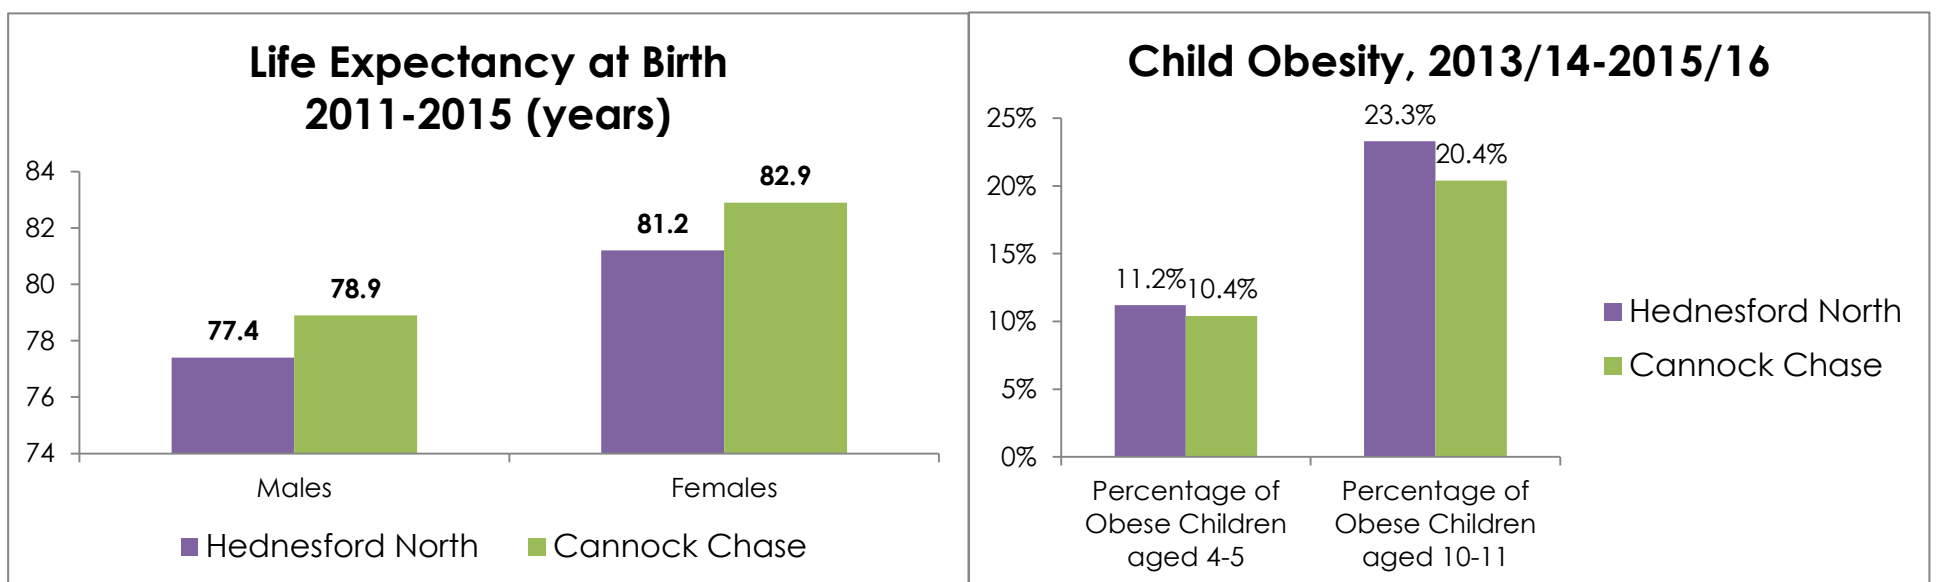

Ward Profile 2018: Hednesford North

Population

Physically Active and Healthy Lives

Education and Employment

Housing

Living Environment

Data sourced from Office for National Statistics and Staffordshire County Council, *Cannock Chase: Locality Profile* (January 2018)