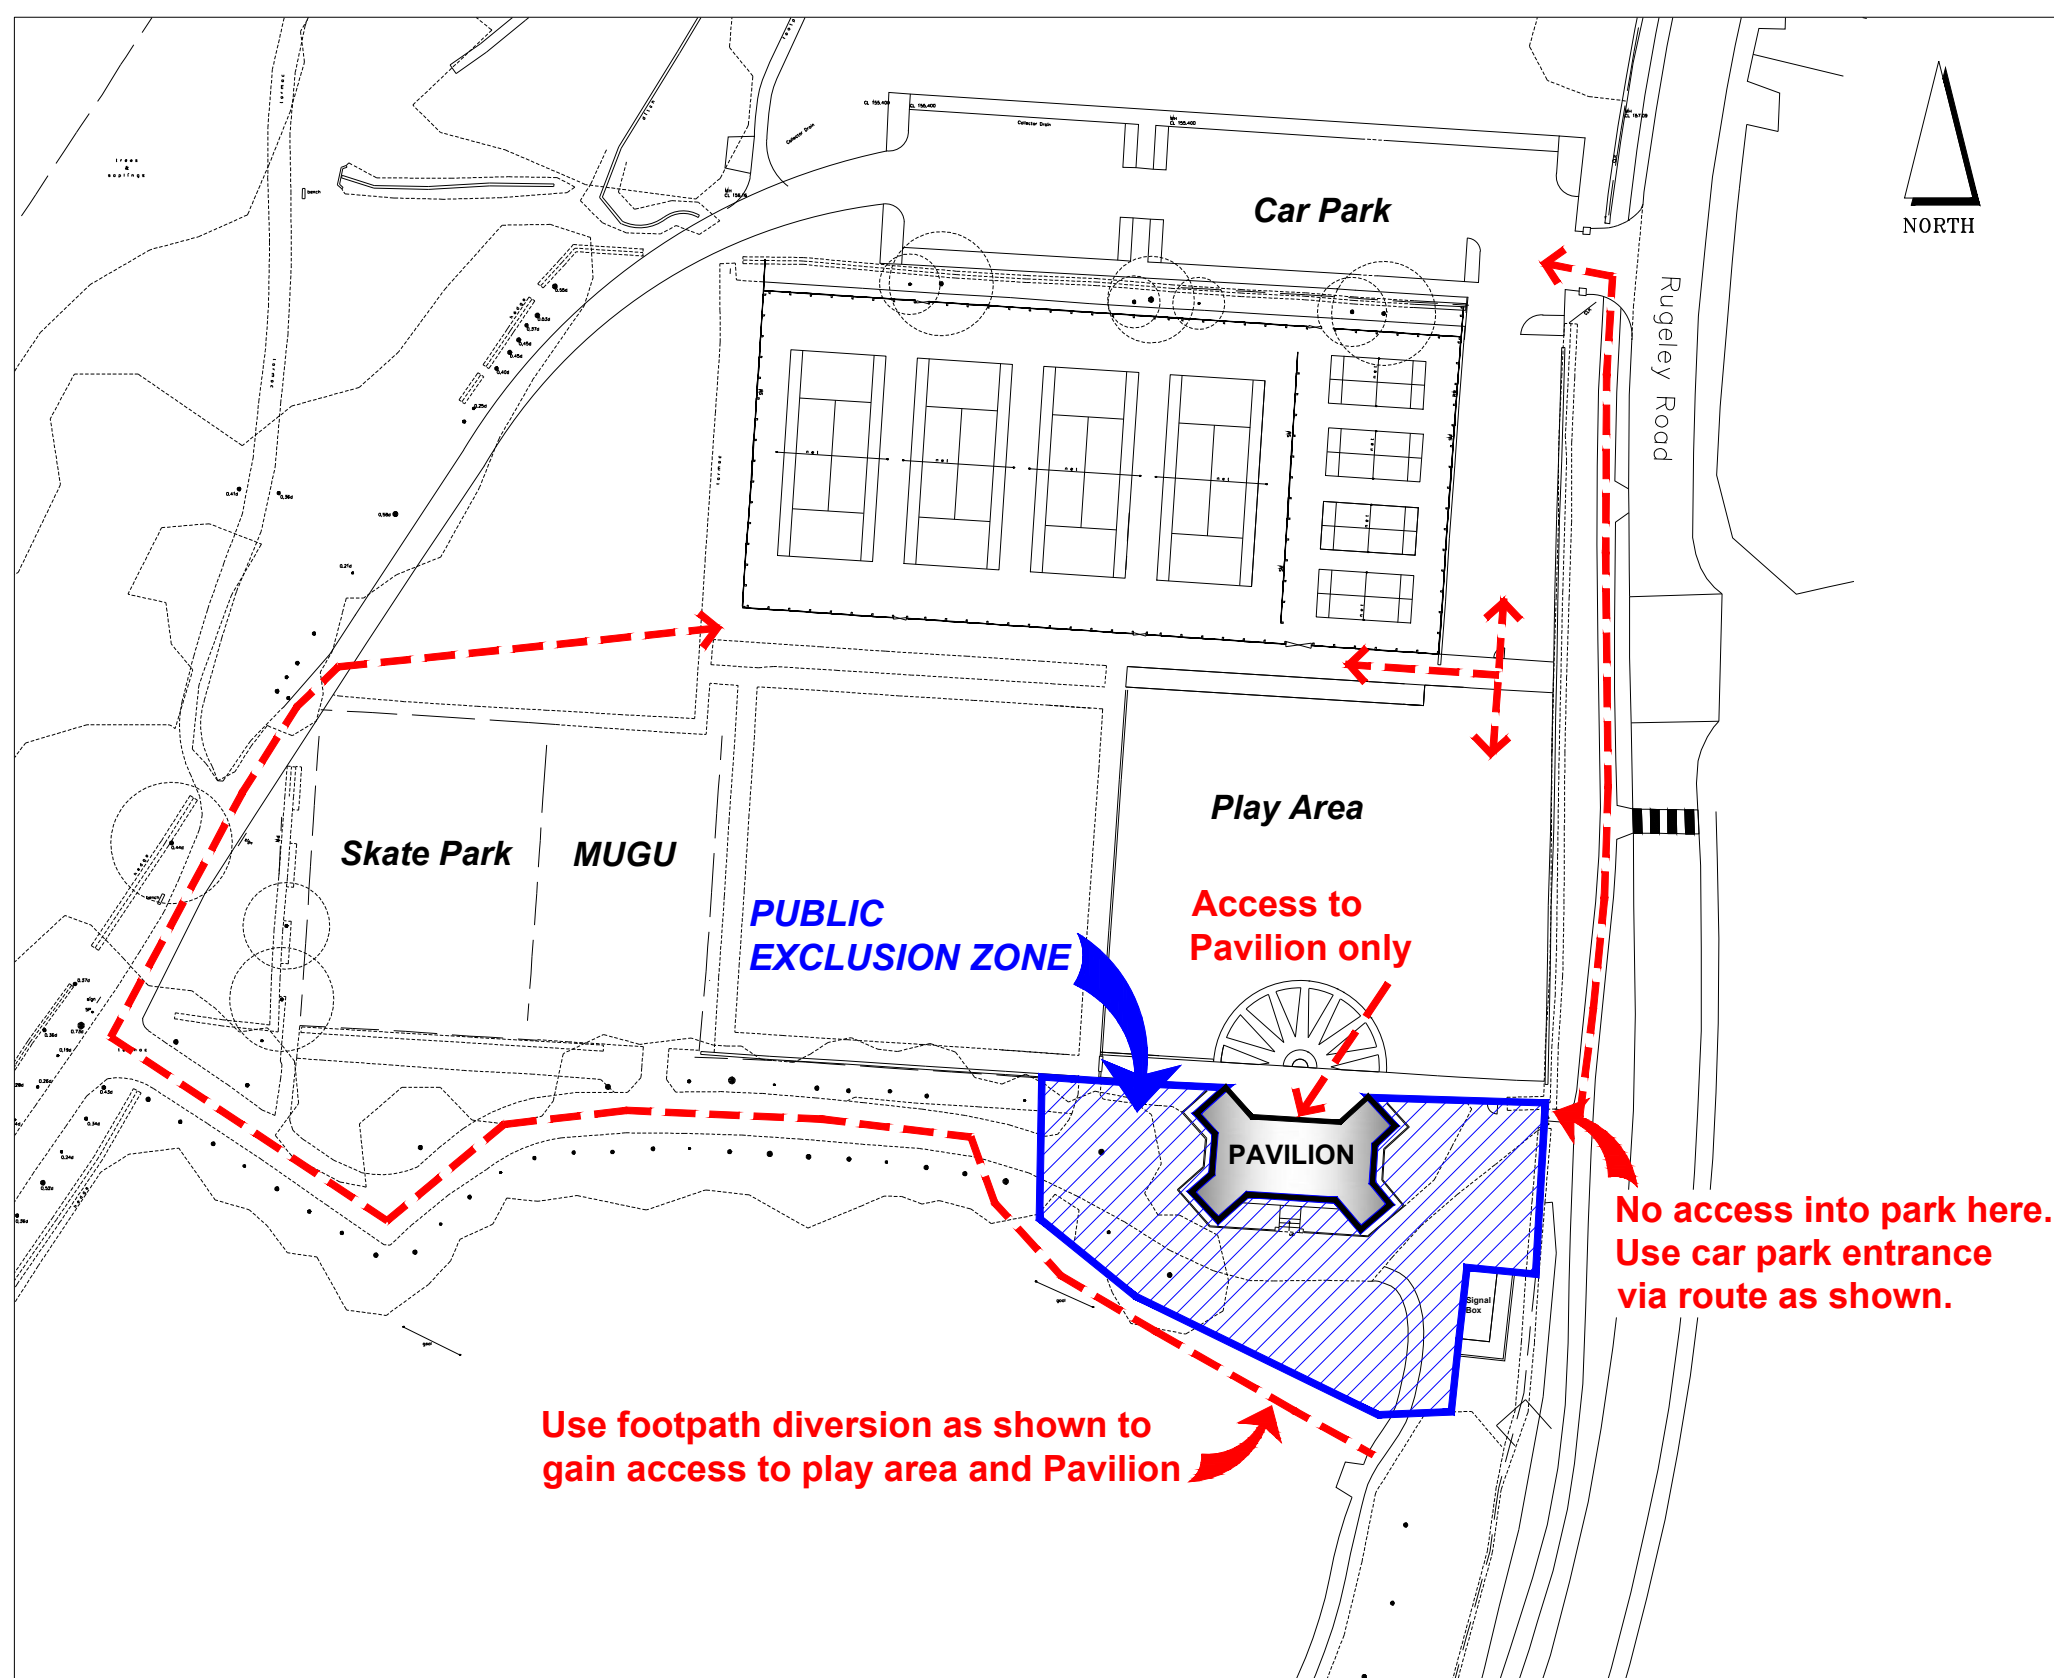

# ACCESS IMPROVEMENTS

The final phase of access improvements to and around the pavilion and play area will be carried out over the next 4 weeks. Unfortunately this means that access will be restricted and alternative routes are shown on the plan below.

We apologise for any inconvenience whilst this essential work is carried out.