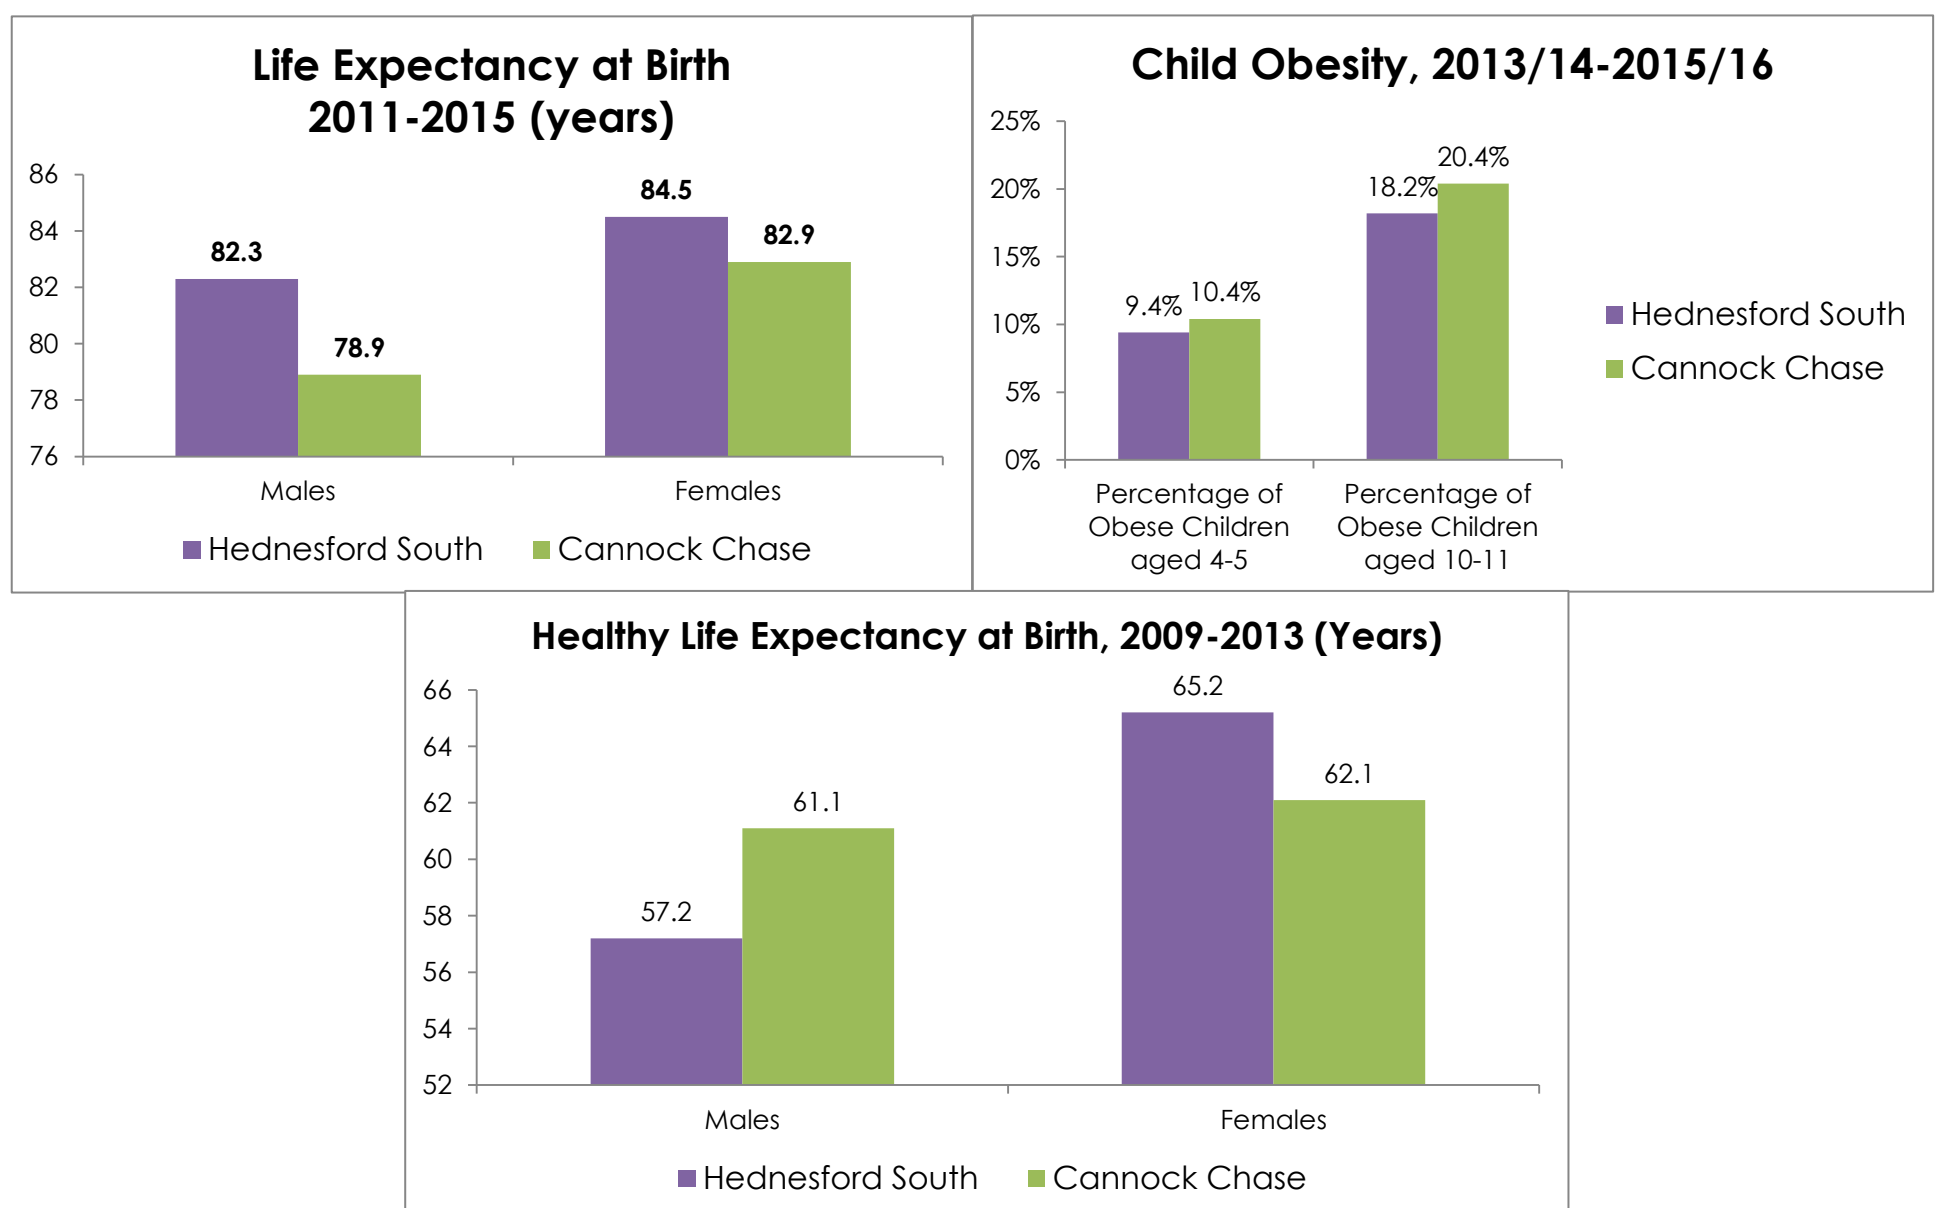

Ward Profile 2018: Hednesford South

Population

Physically Active and Healthy Lives

Education and Employment

Housing

Living Environment

Data sourced from Office for National Statistics and Staffordshire County Council, *Cannock Chase: Locality Profile* (January 2018)