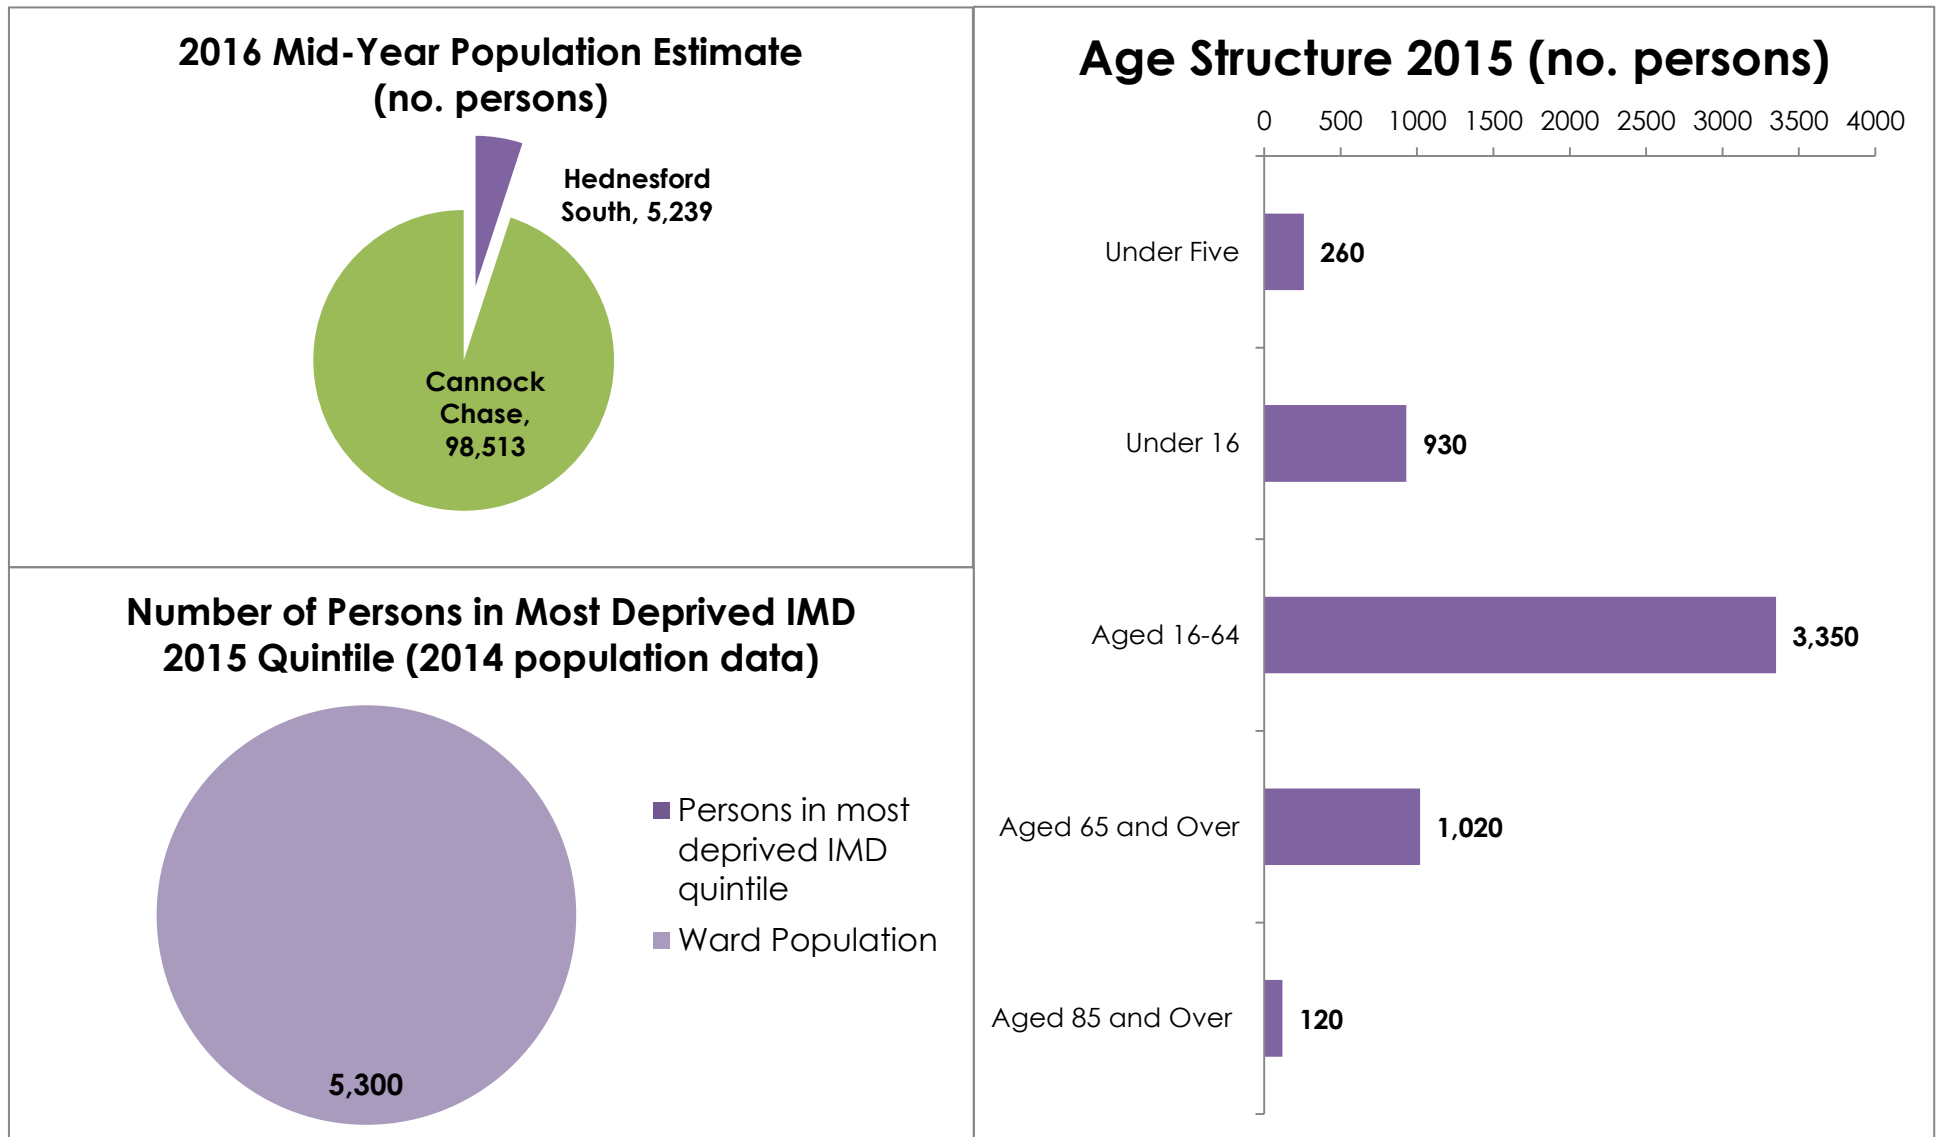

Ward Profile 2018: Hednesford South

Population

Physically Active and Healthy Lives

Education and Employment

Housing

Living Environment

Data sourced from Office for National Statistics and Staffordshire County Council, *Cannock Chase: Locality Profile* (January 2018)