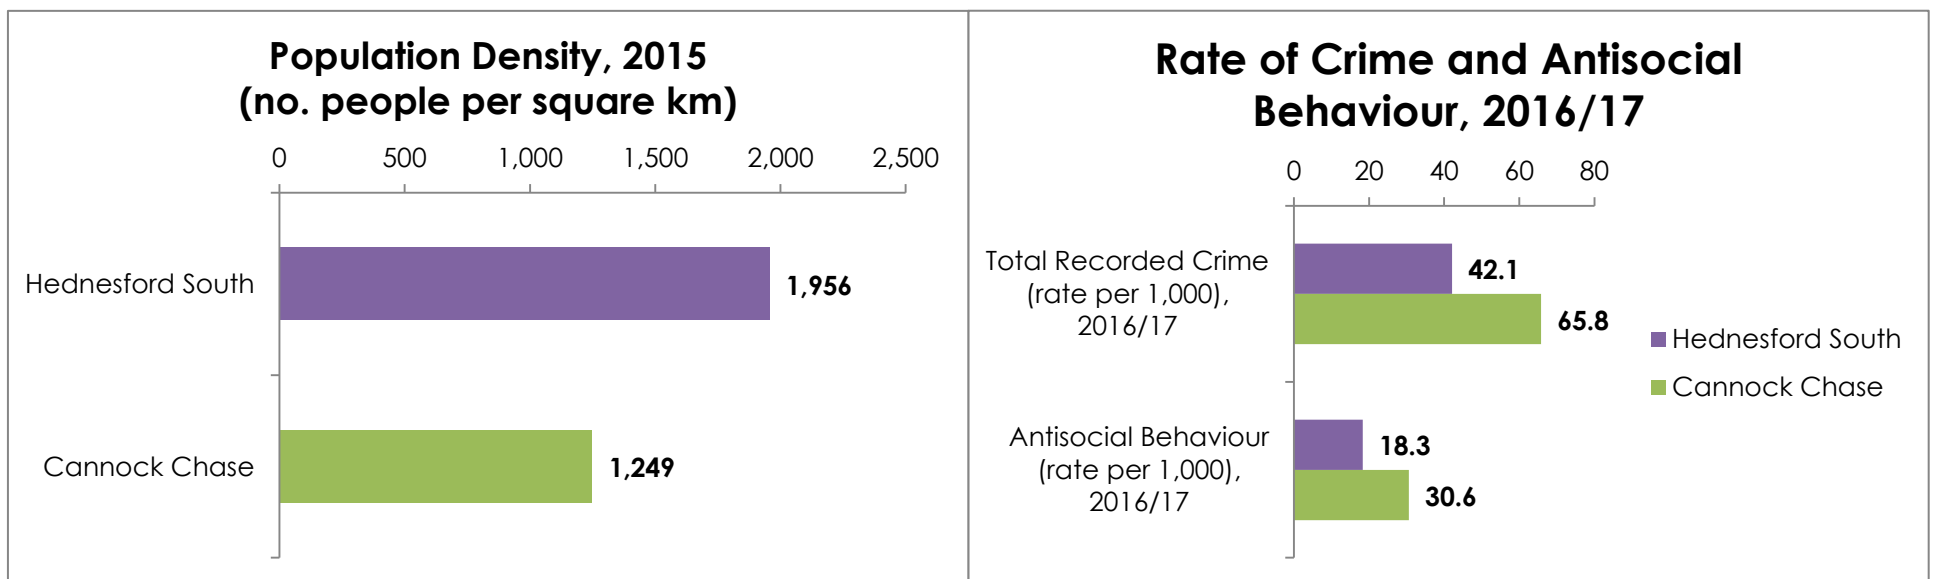

Ward Profile 2018: Hednesford South

Population

Physically Active and Healthy Lives

Education and Employment

Housing

Living Environment

Data sourced from Office for National Statistics and Staffordshire County Council, *Cannock Chase: Locality Profile* (January 2018)