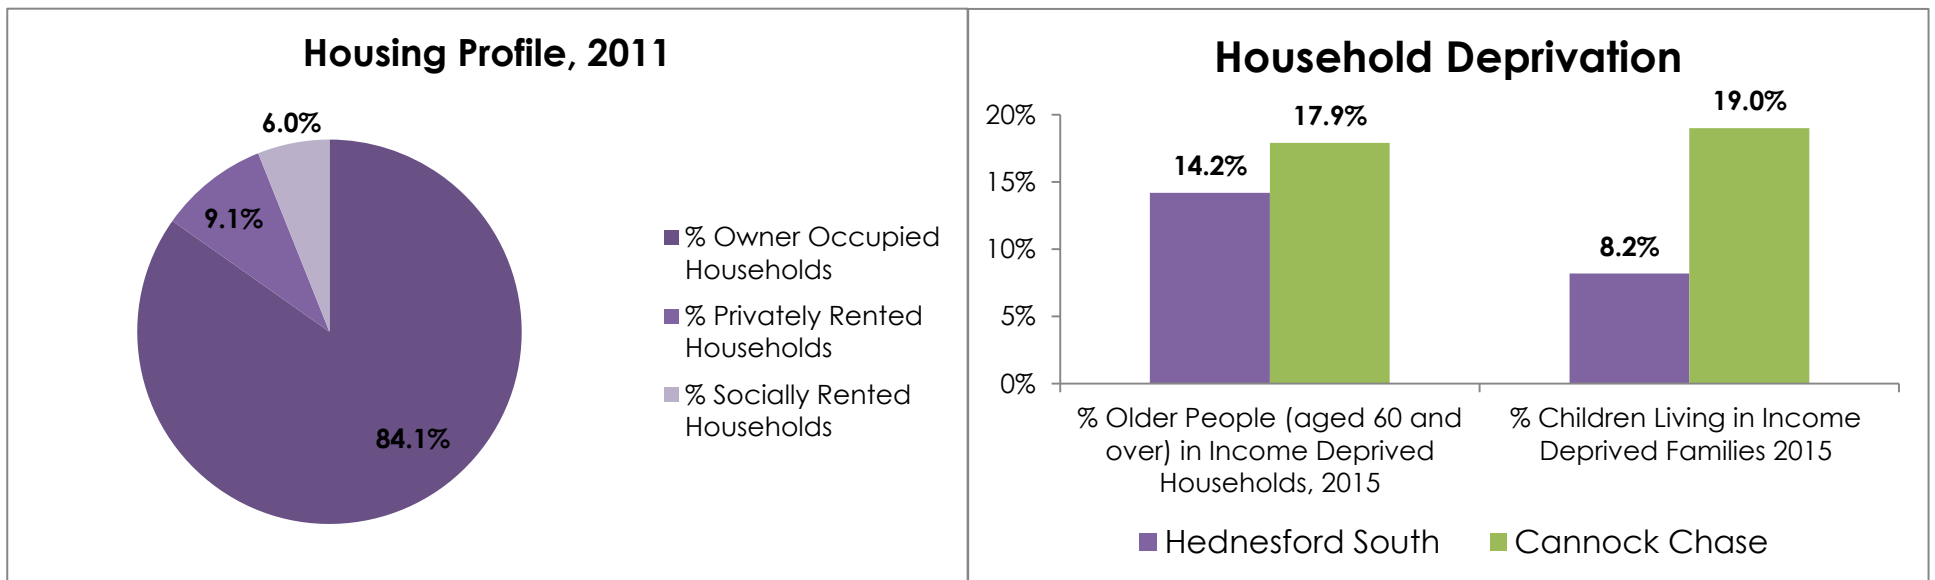

Ward Profile 2018: Hednesford South

Population

Physically Active and Healthy Lives

Education and Employment

Housing

Living Environment

Data sourced from Office for National Statistics and Staffordshire County Council, *Cannock Chase: Locality Profile* (January 2018)