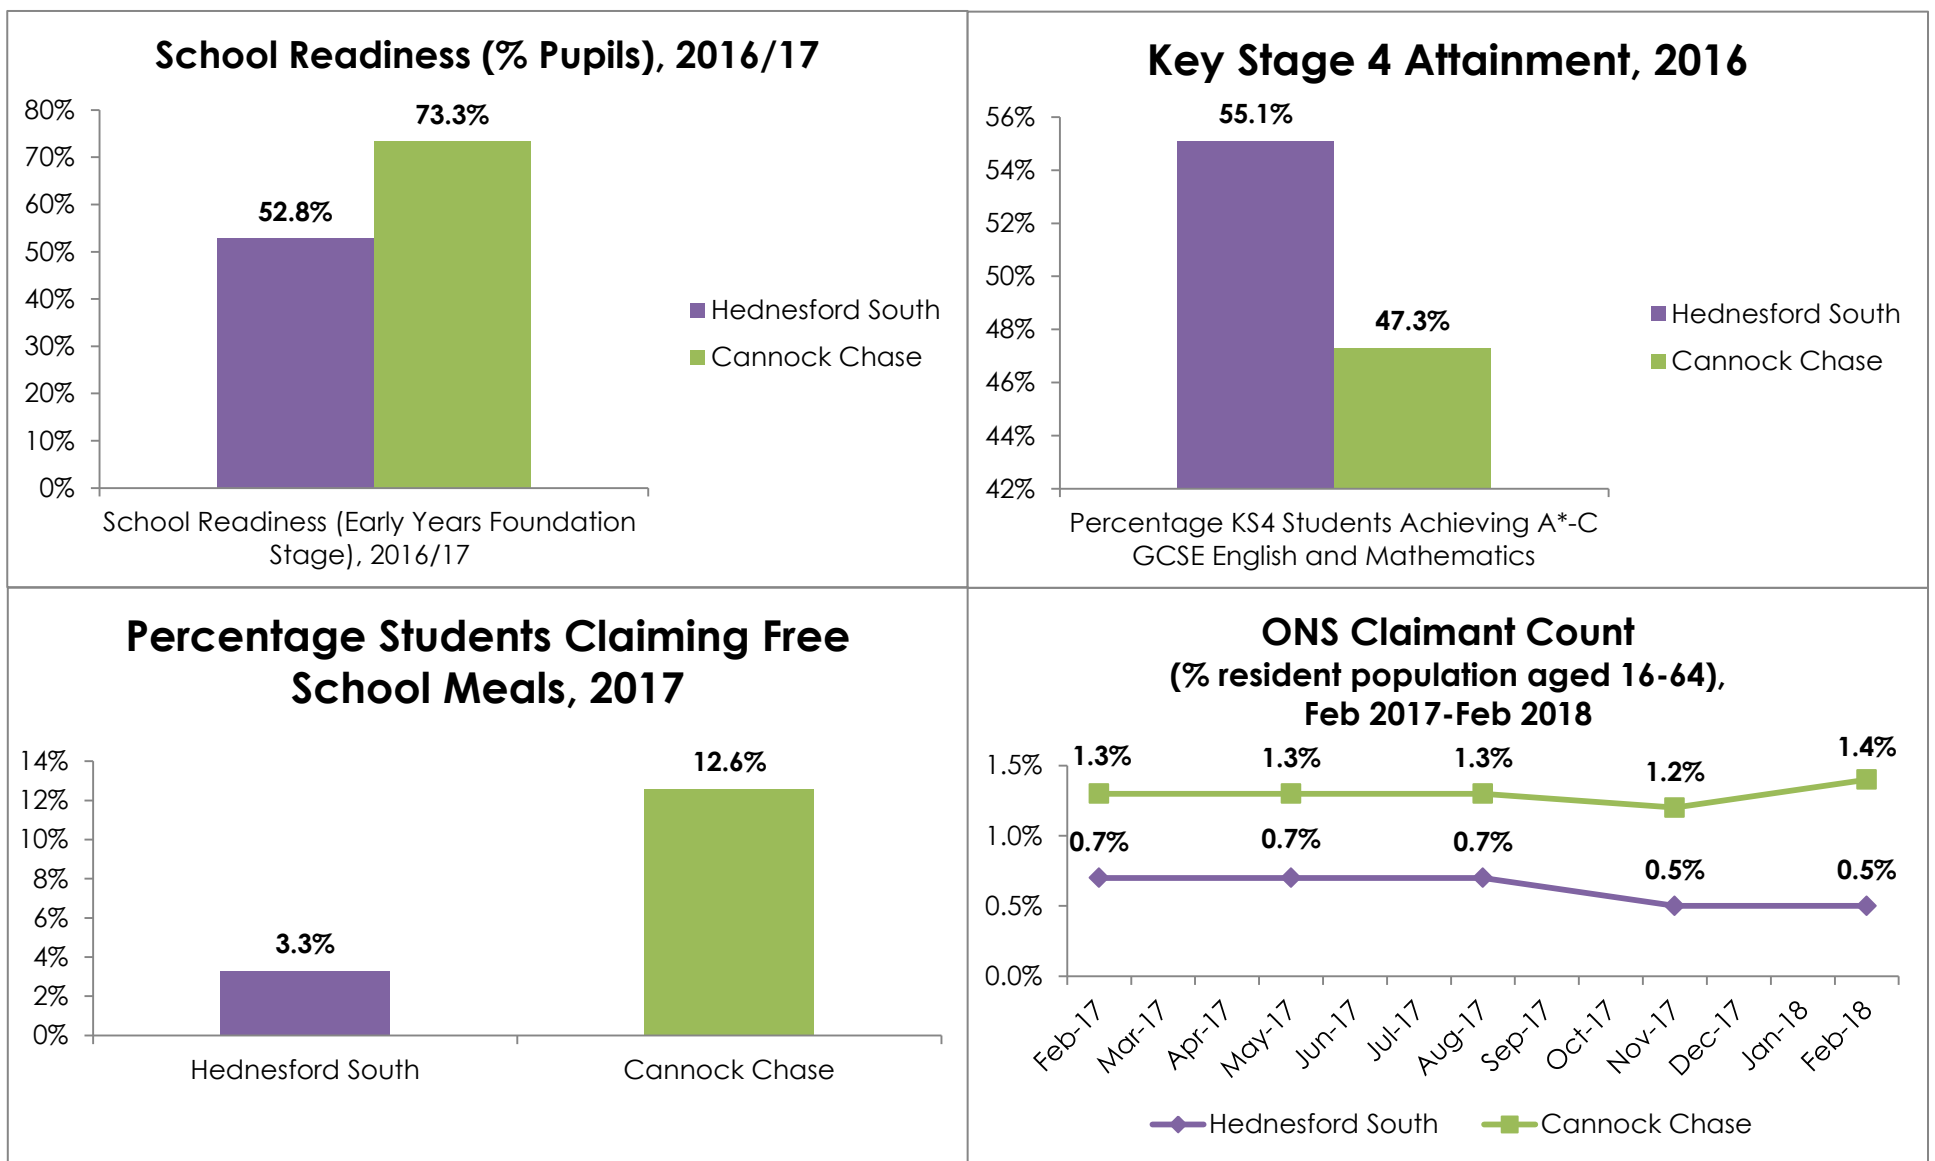

Ward Profile 2018: Hednesford South

Population

Physically Active and Healthy Lives

Education and Employment

Housing

Living Environment

Data sourced from Office for National Statistics and Staffordshire County Council, *Cannock Chase: Locality Profile* (January 2018)