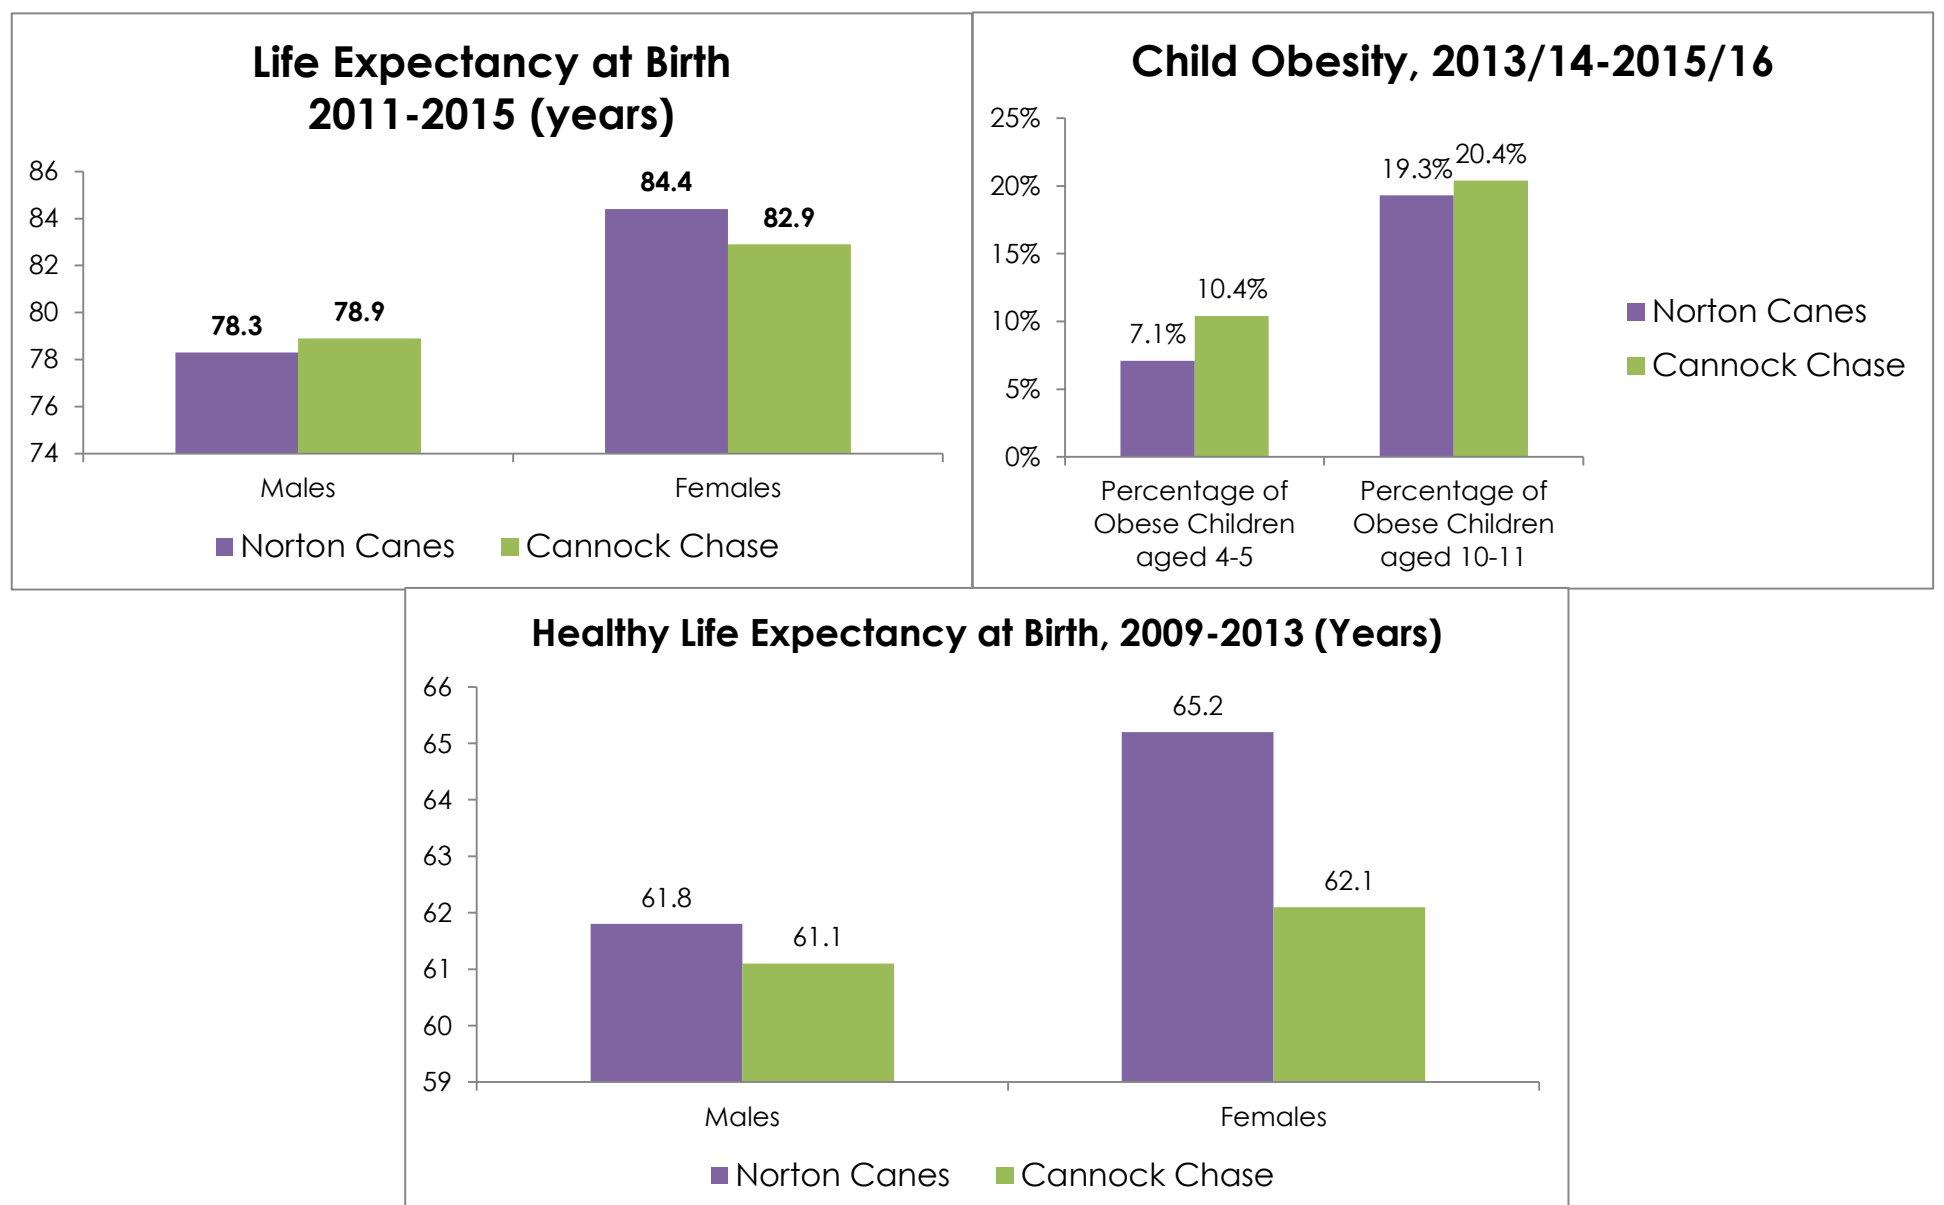

Ward Profile 2018: Norton Canes

Population

Physically Active and Healthy Lives

Education and Employment

Housing

Living Environment

Data sourced from Office for National Statistics and Staffordshire County Council, *Cannock Chase: Locality Profile* (January 2018)