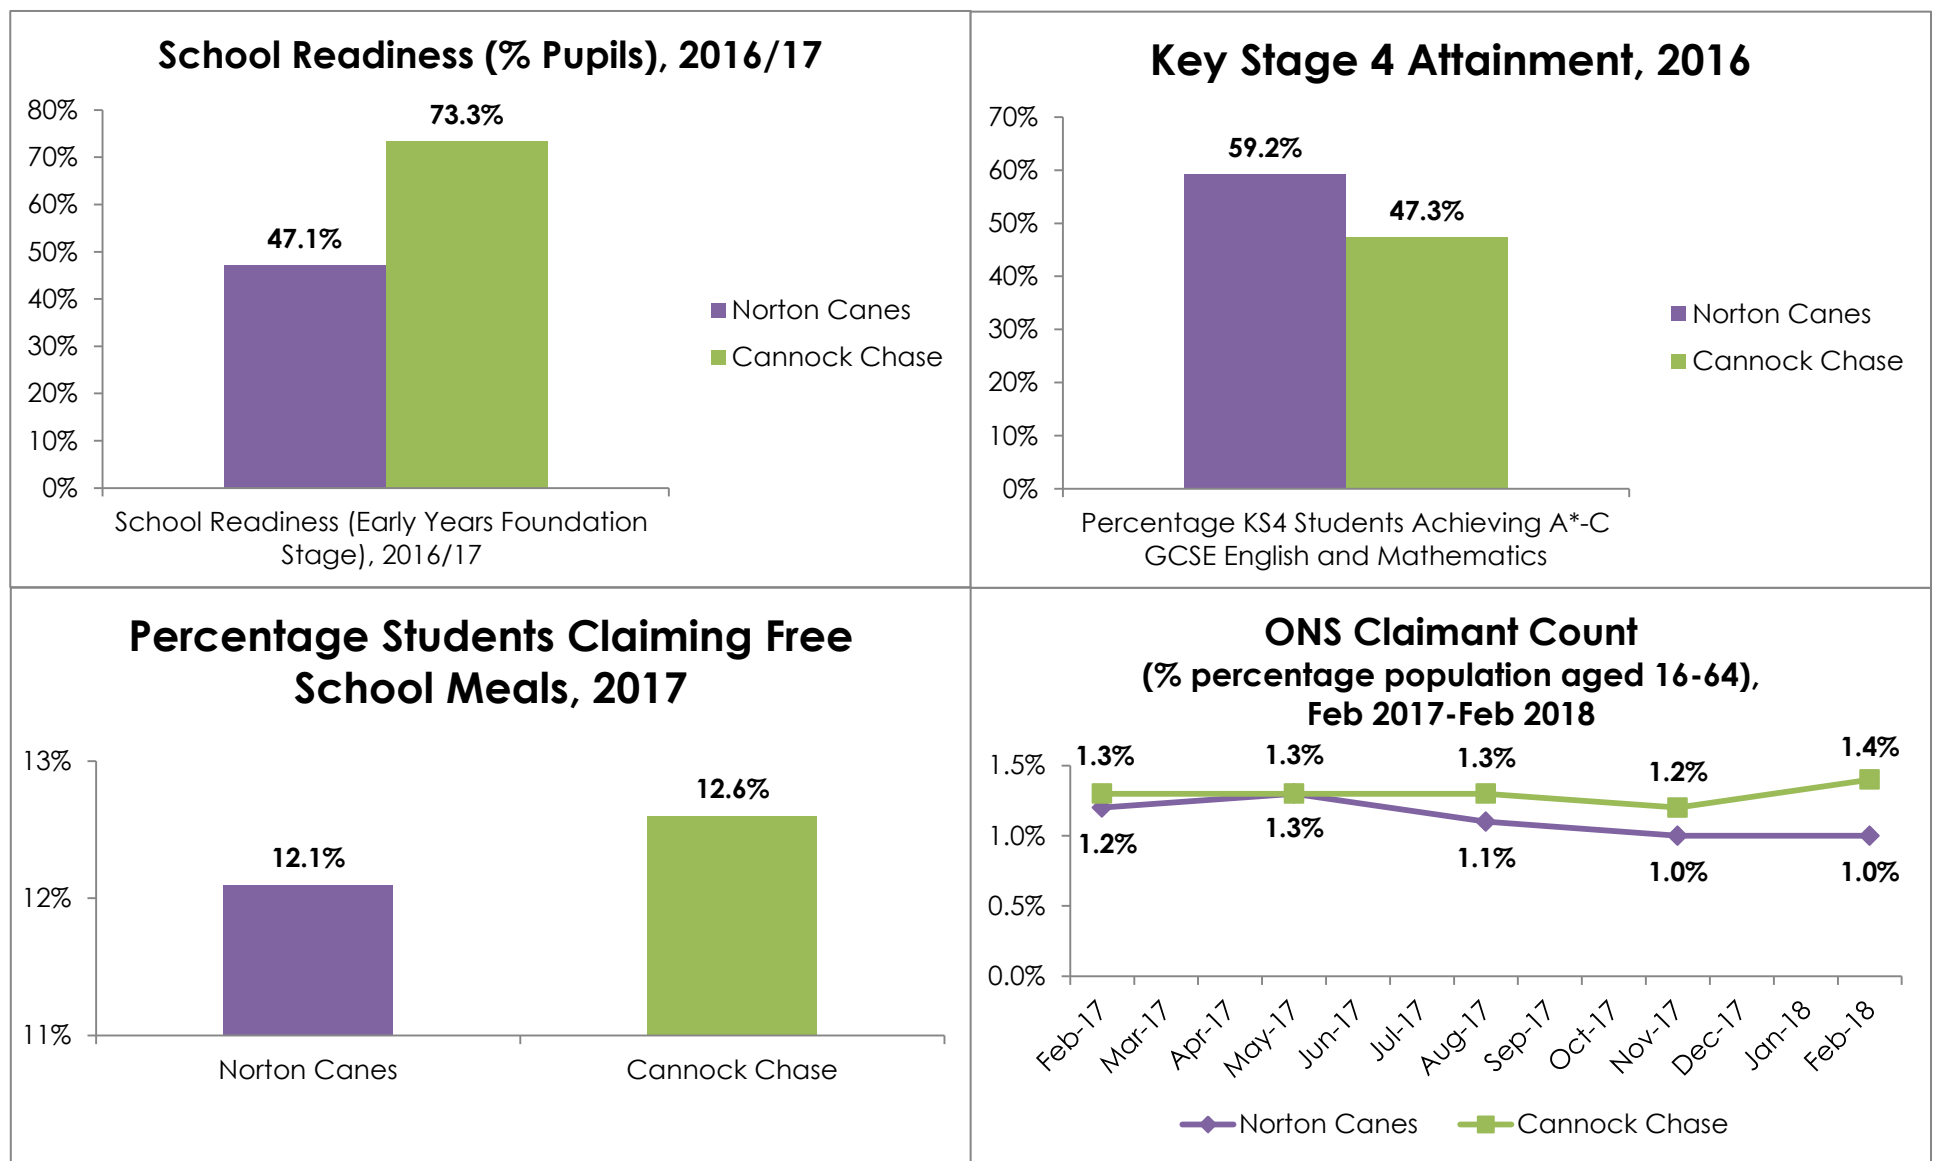

Ward Profile 2018: Norton Canes

Population

Physically Active and Healthy Lives

Education and Employment

Housing

Living Environment

Data sourced from Office for National Statistics and Staffordshire County Council, *Cannock Chase: Locality Profile* (January 2018)