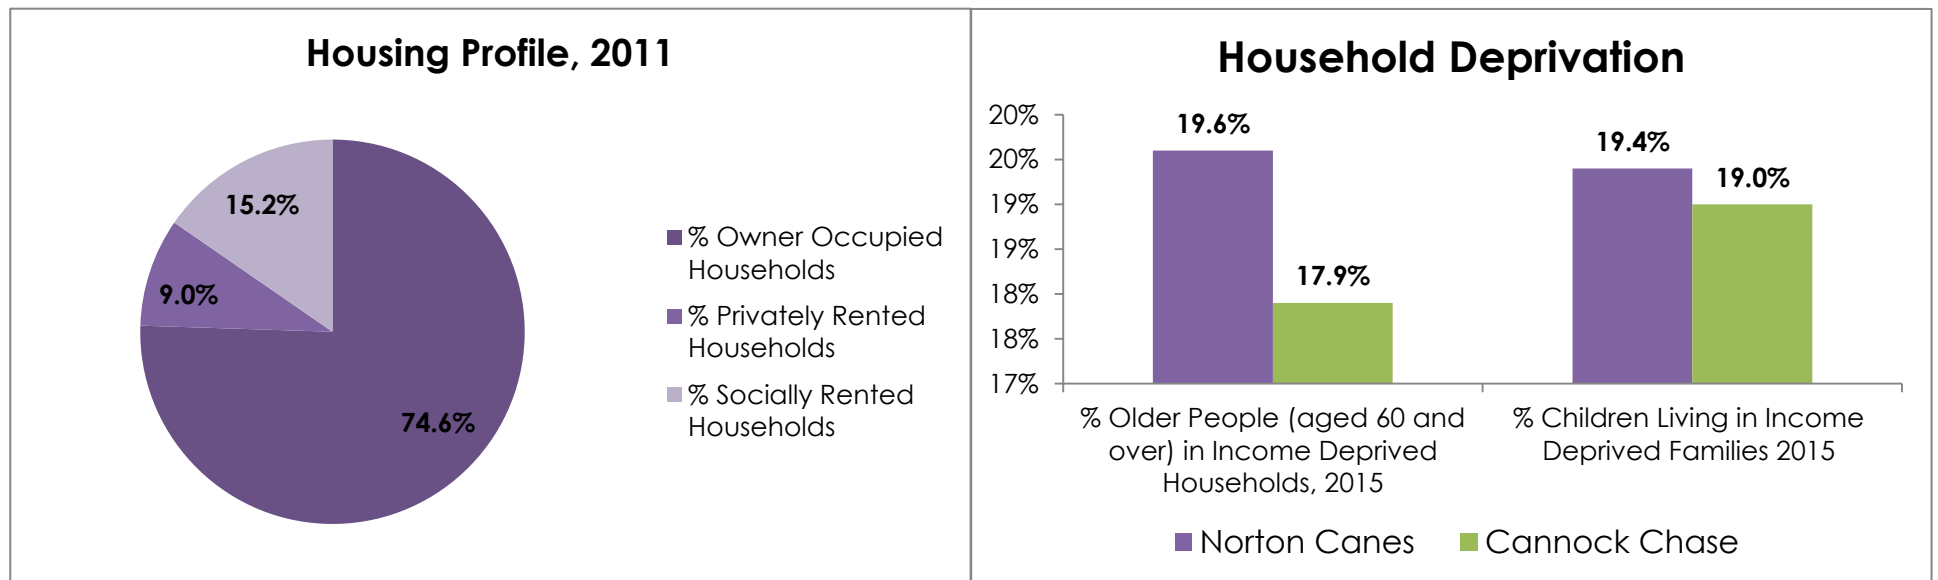

Ward Profile 2018: Norton Canes

Population

Physically Active and Healthy Lives

Education and Employment

Housing

Living Environment

Data sourced from Office for National Statistics and Staffordshire County Council, *Cannock Chase: Locality Profile* (January 2018)