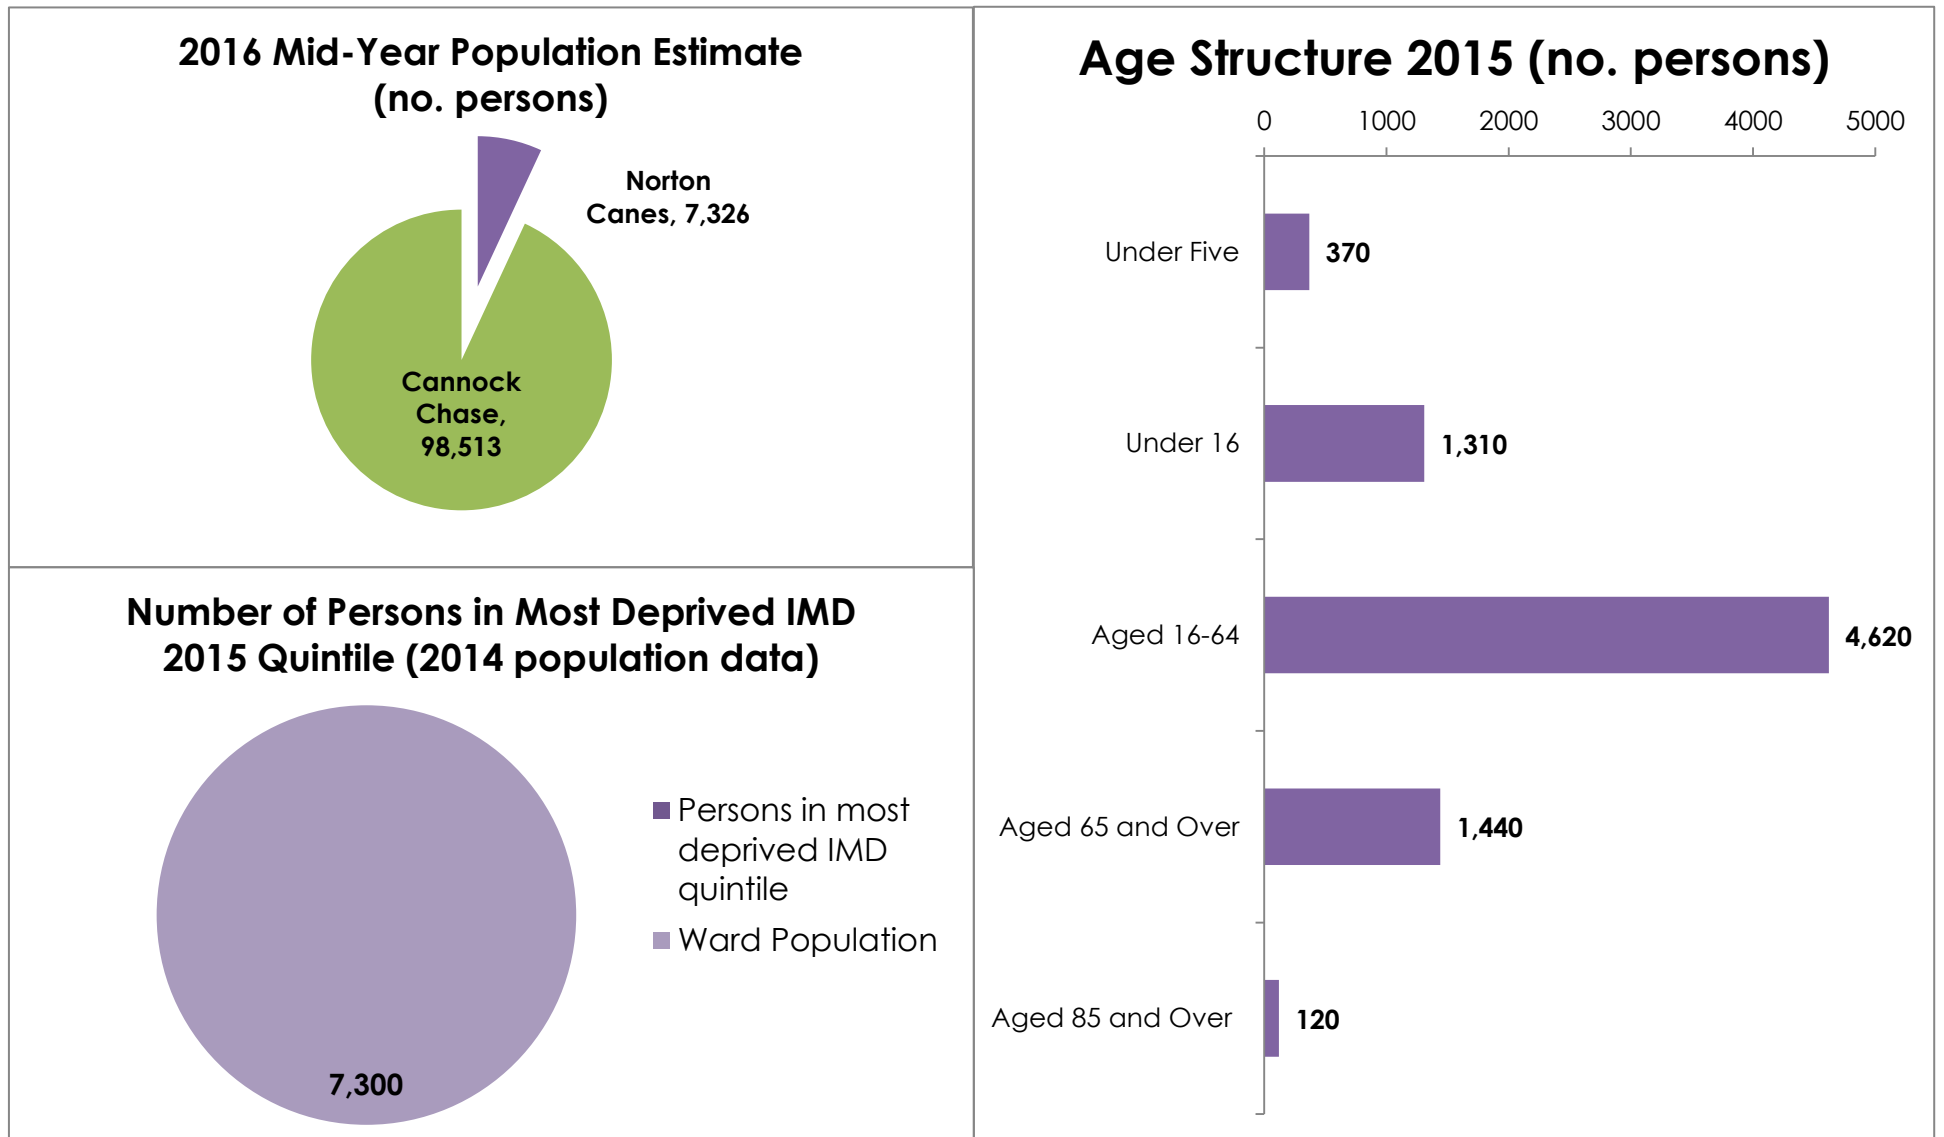

Ward Profile 2018: Norton Canes

Population

Physically Active and Healthy Lives

Education and Employment

Housing

Living Environment

Data sourced from Office for National Statistics and Staffordshire County Council, *Cannock Chase: Locality Profile* (January 2018)