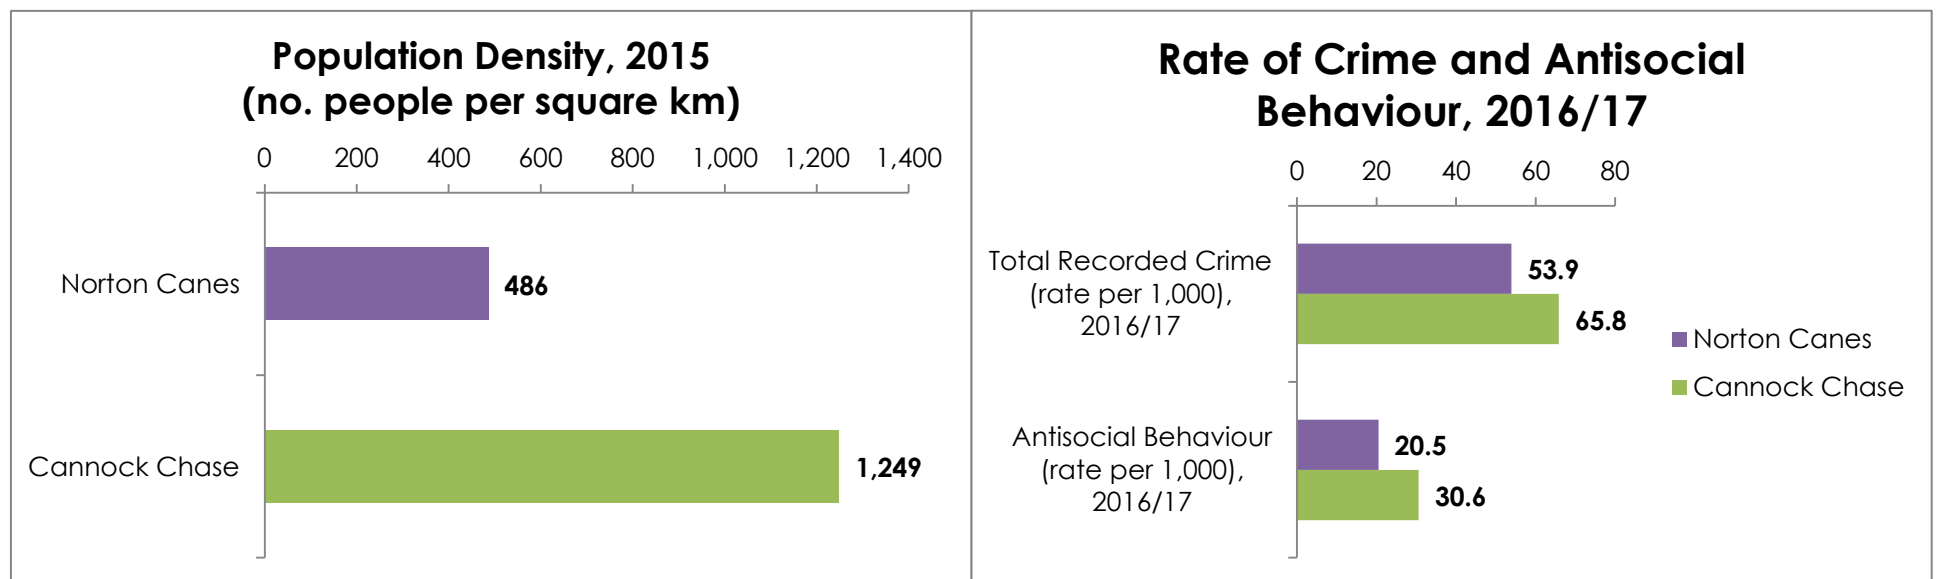

Ward Profile 2018: Norton Canes

Population

Physically Active and Healthy Lives

Education and Employment

Housing

Living Environment

Data sourced from Office for National Statistics and Staffordshire County Council, *Cannock Chase: Locality Profile* (January 2018)