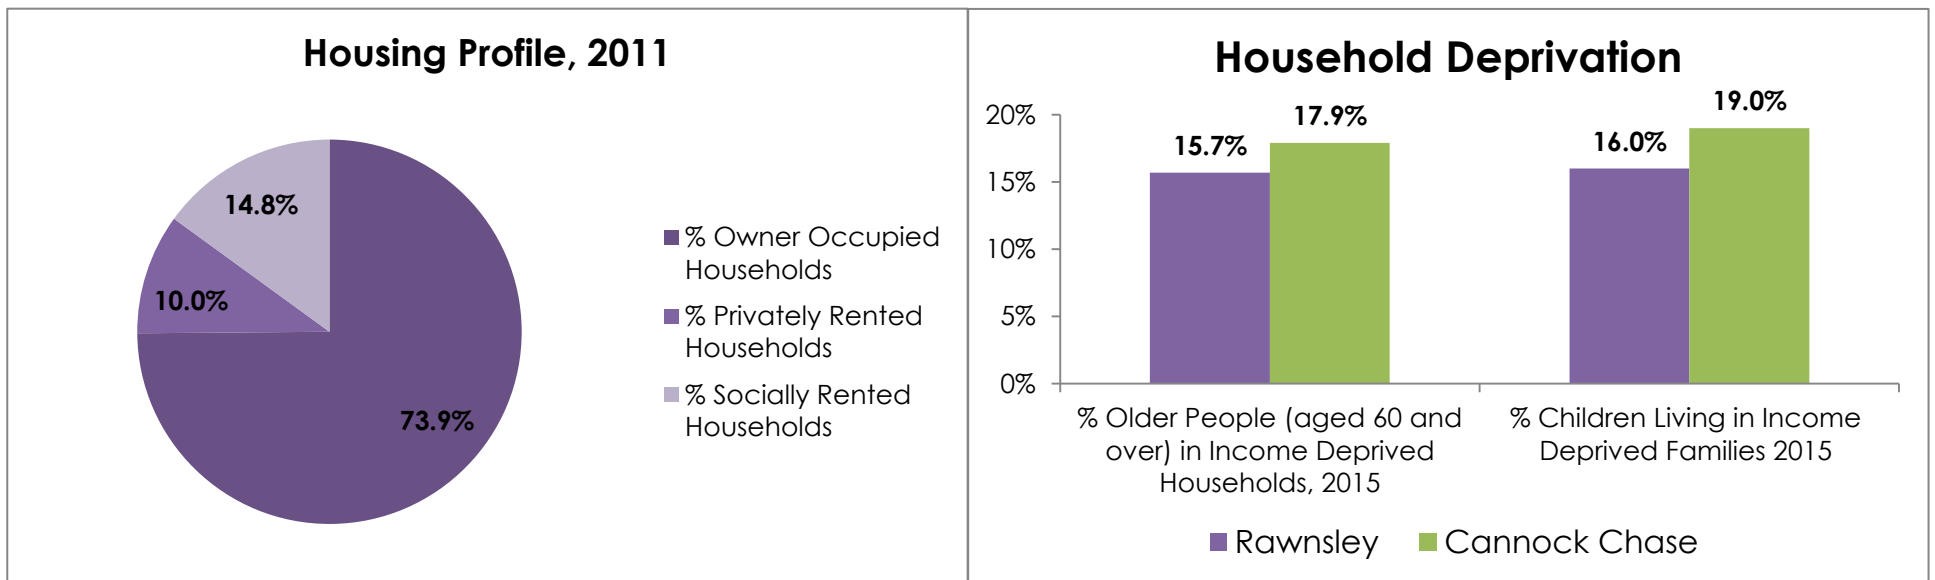

Ward Profile 2018: Rawnsley

Population

Physically Active and Healthy Lives

Education and Employment

Housing

Living Environment

Data sourced from Office for National Statistics and Staffordshire County Council, *Cannock Chase: Locality Profile* (January 2018)