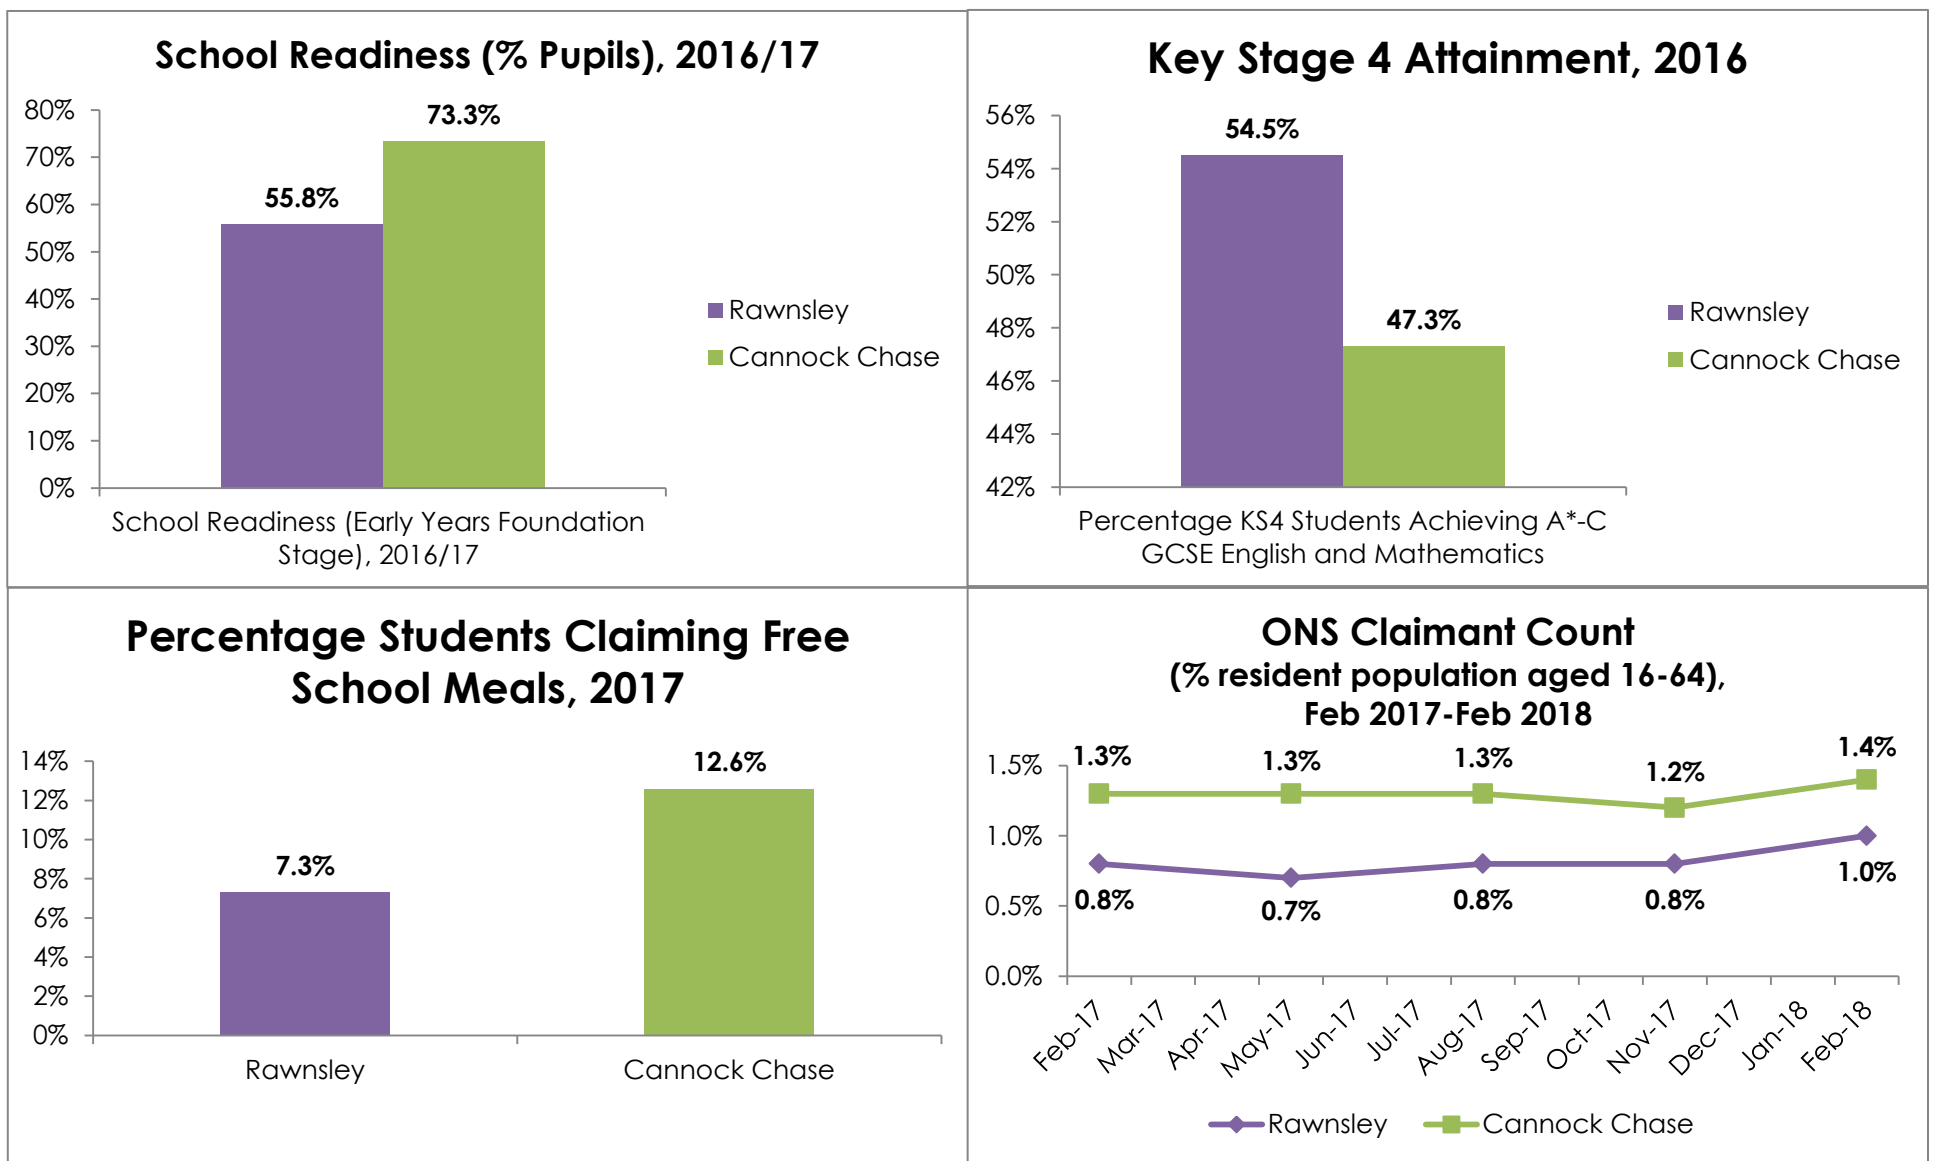

Ward Profile 2018: Rawnsley

Population

Physically Active and Healthy Lives

Education and Employment

Housing

Living Environment

Data sourced from Office for National Statistics and Staffordshire County Council, *Cannock Chase: Locality Profile* (January 2018)