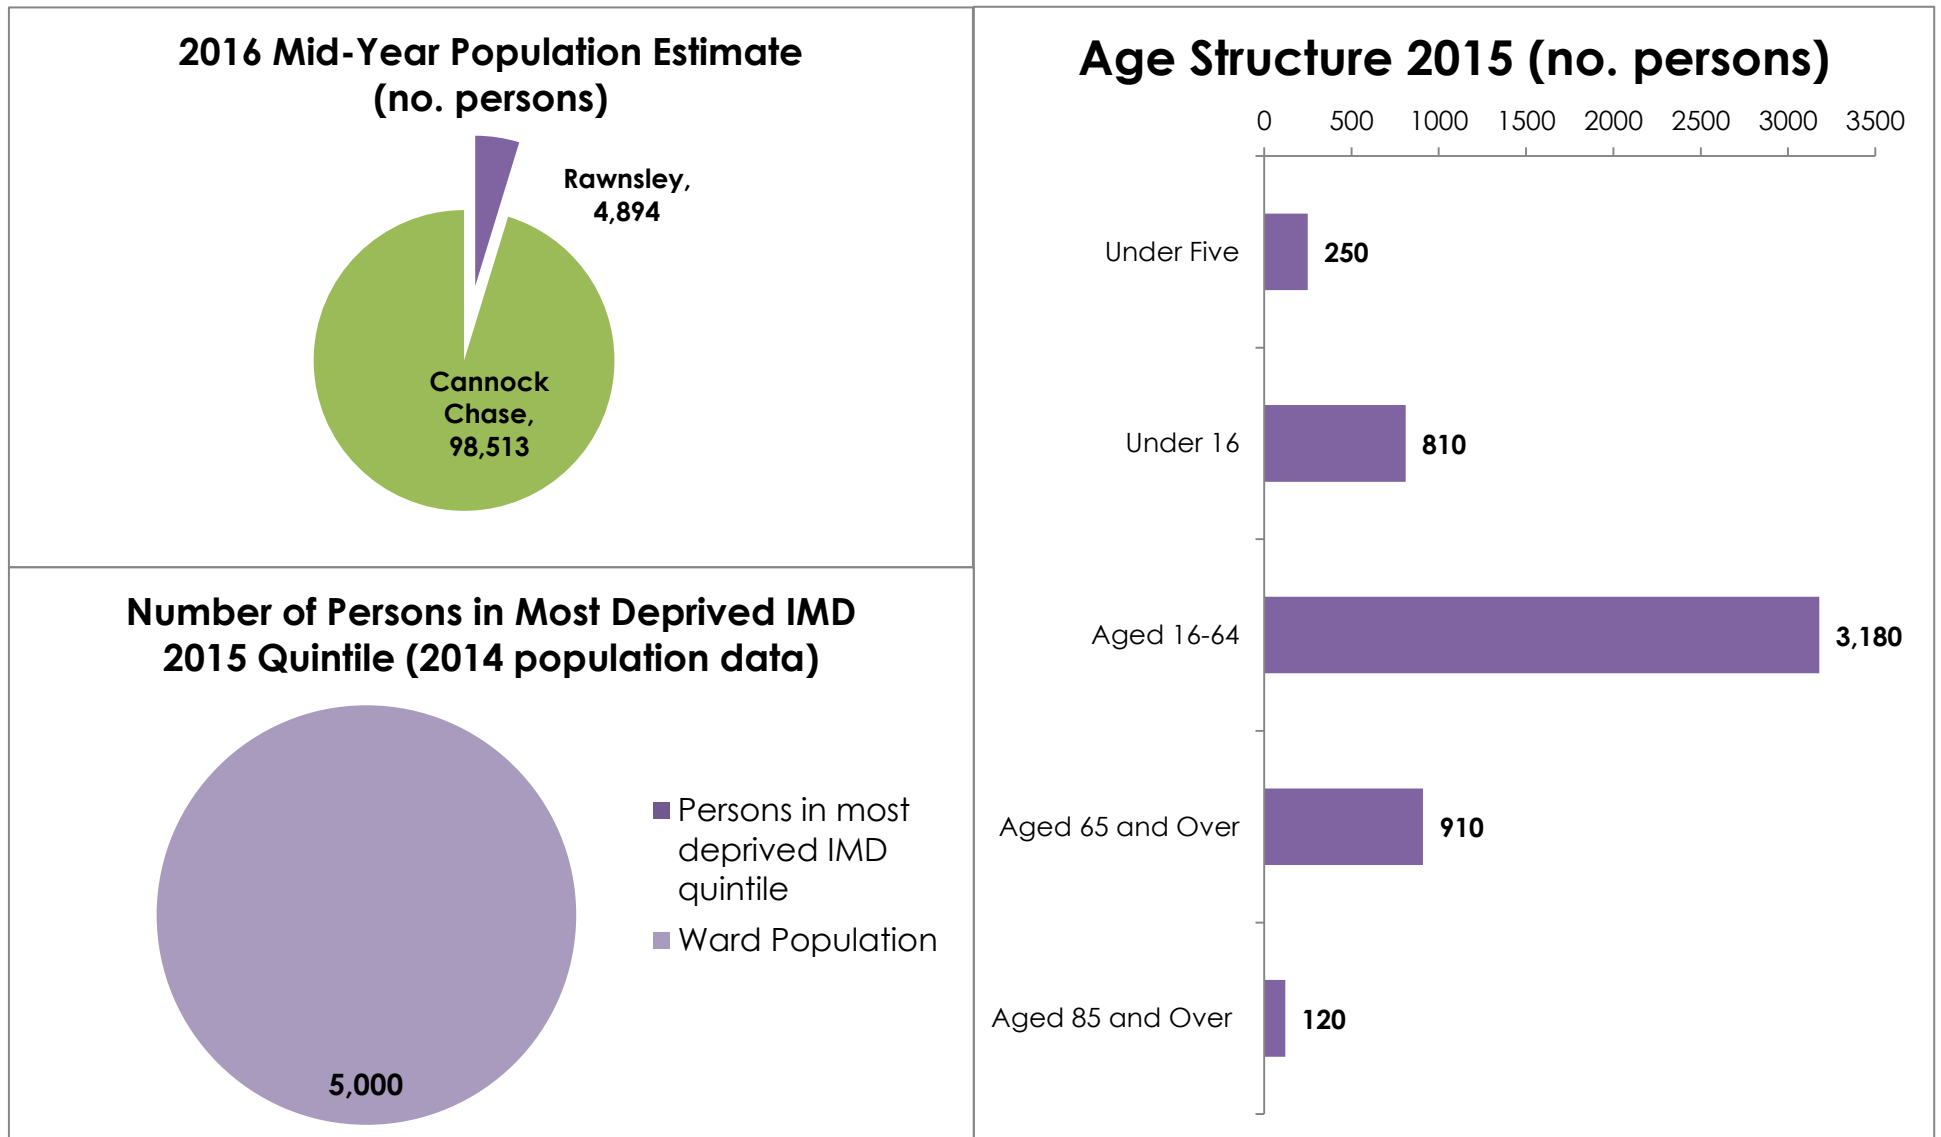

Ward Profile 2018: Rawnsley

Population

Physically Active and Healthy Lives

Education and Employment

Housing

Living Environment

Data sourced from Office for National Statistics and Staffordshire County Council, *Cannock Chase: Locality Profile* (January 2018)