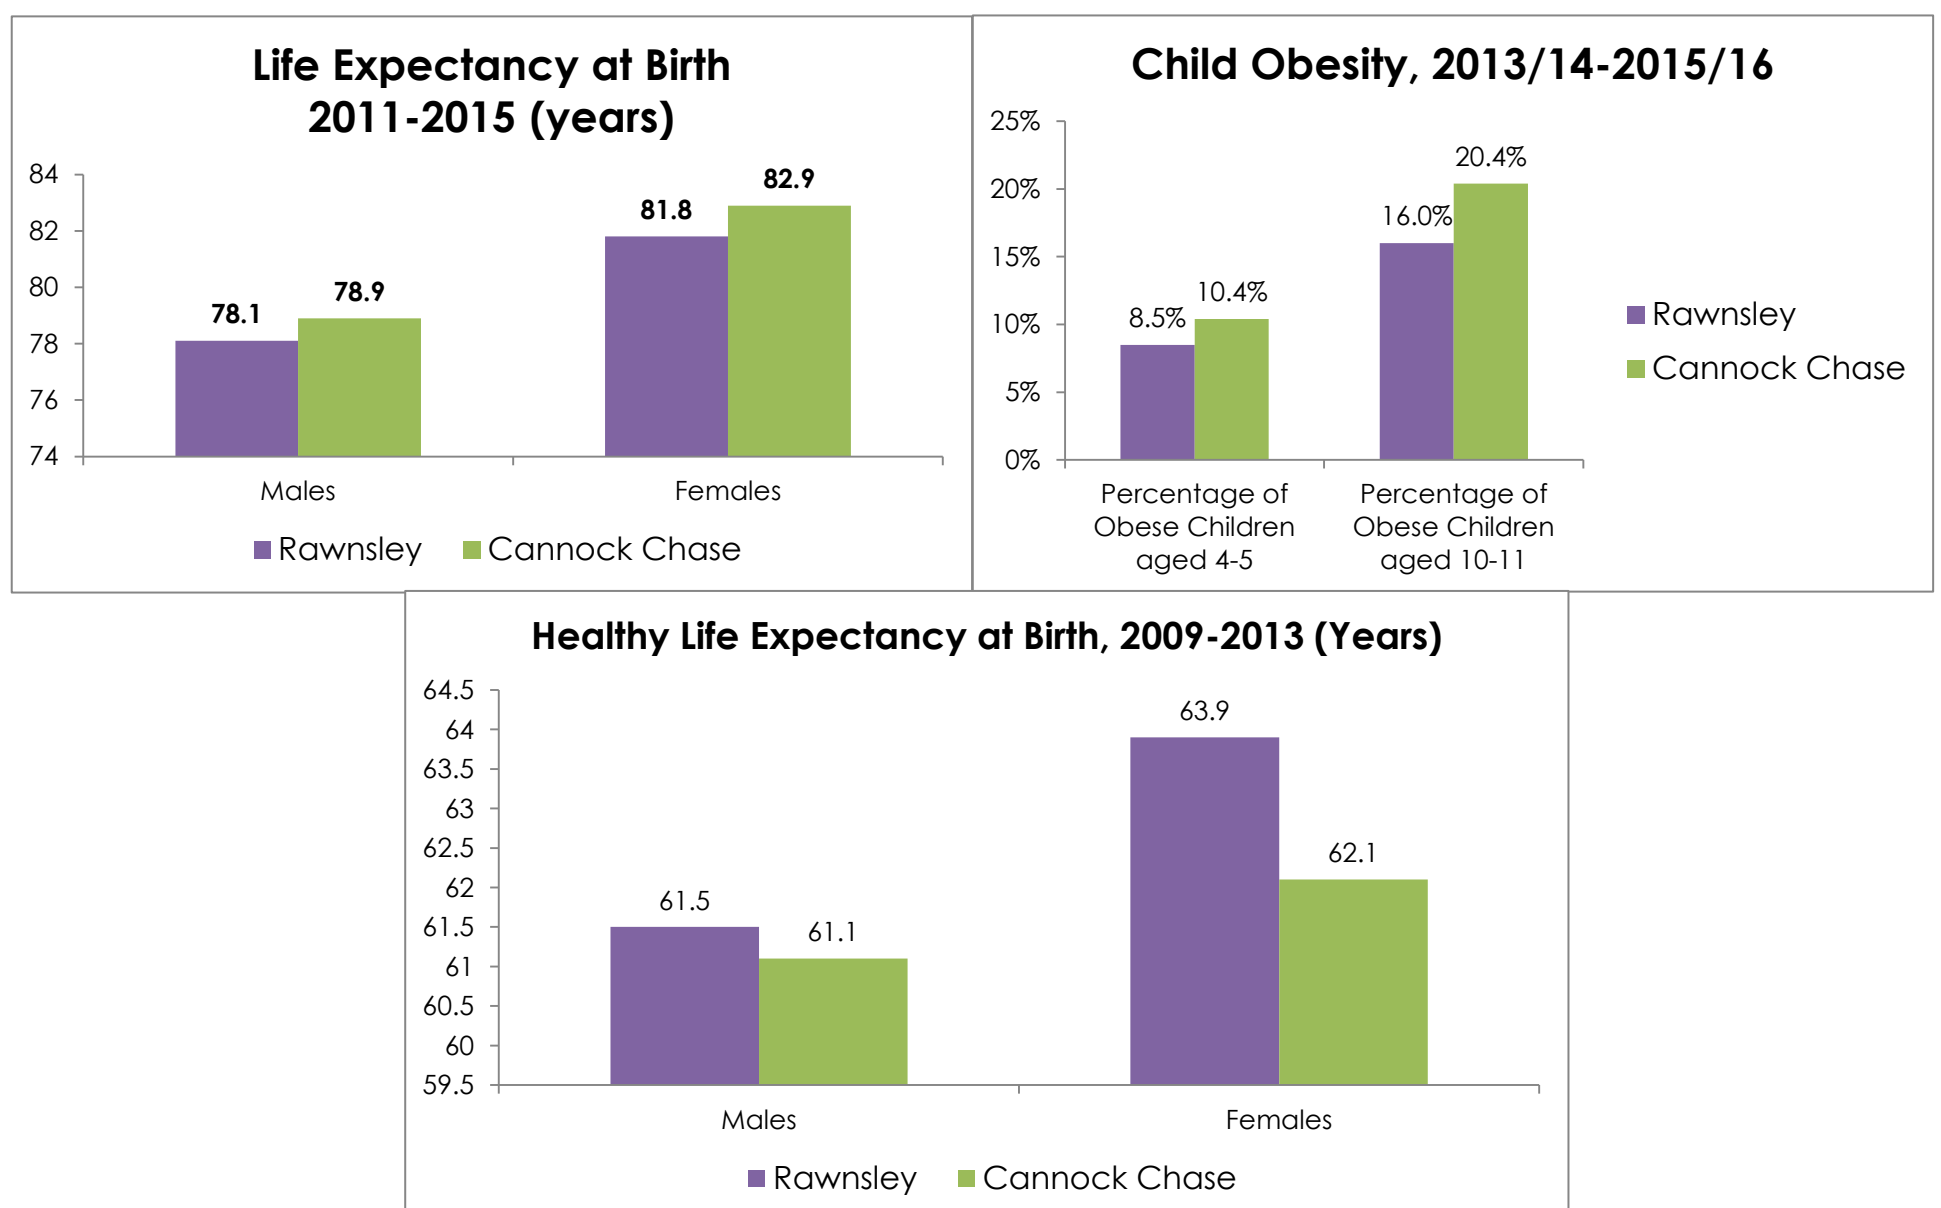

Ward Profile 2018: Rawnsley

Population

Physically Active and Healthy Lives

Education and Employment

Housing

Living Environment

Data sourced from Office for National Statistics and Staffordshire County Council, *Cannock Chase: Locality Profile* (January 2018)