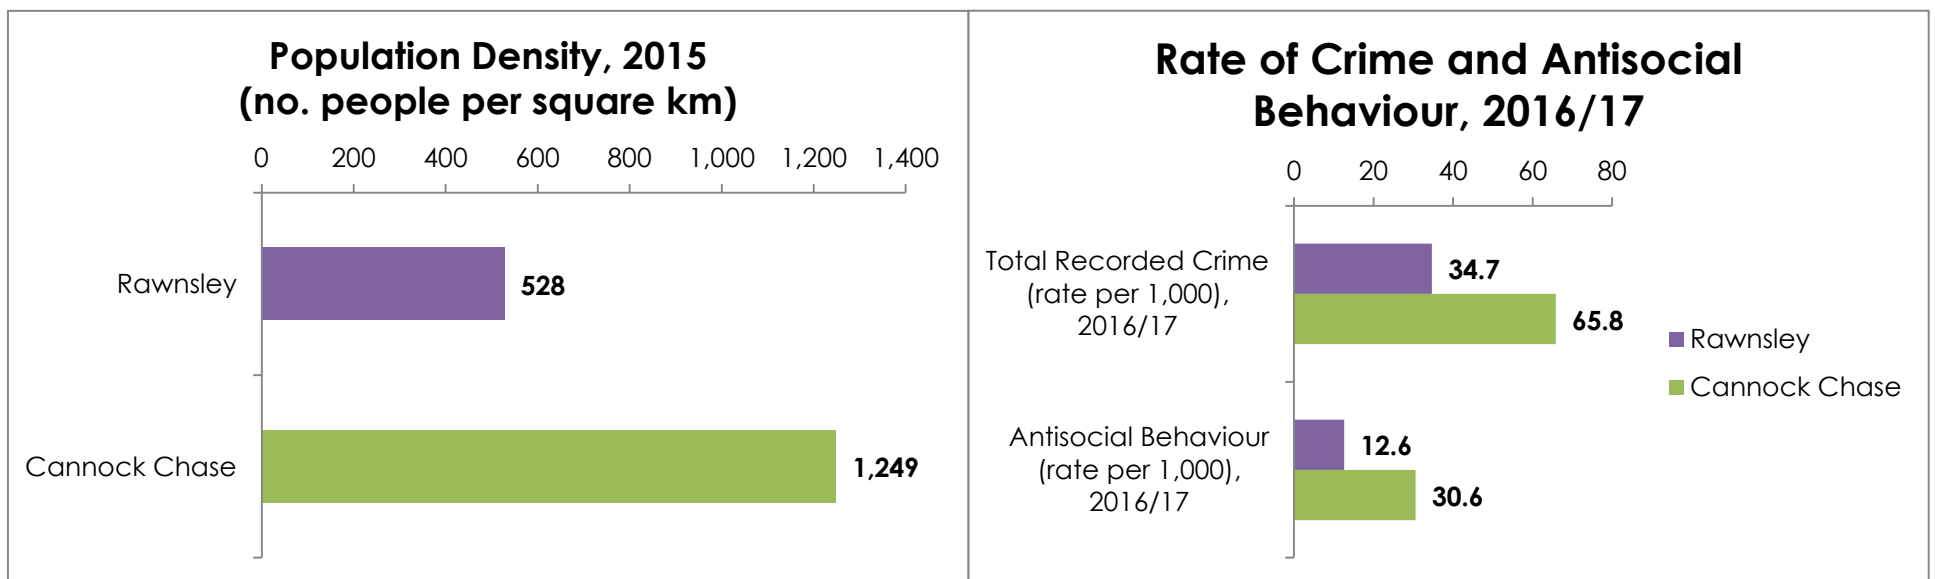

Ward Profile 2018: Rawnsley

Population

Physically Active and Healthy Lives

Education and Employment

Housing

Living Environment

Data sourced from Office for National Statistics and Staffordshire County Council, *Cannock Chase: Locality Profile* (January 2018)