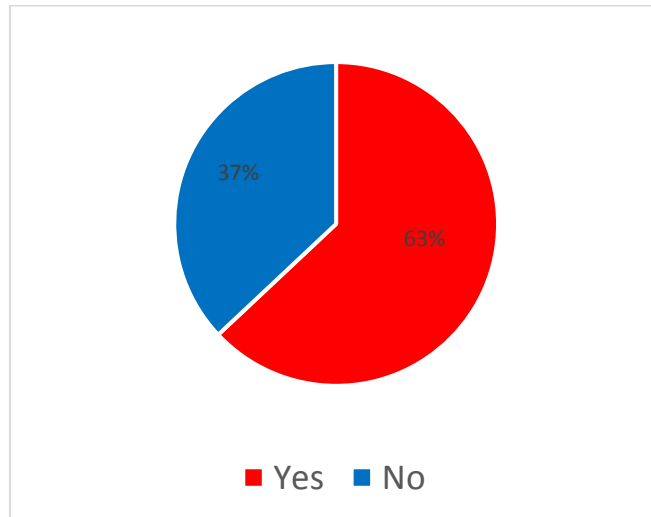

Barnard Way Feedback

Residents were asked for their feedback on the design proposals. Leaflets were dropped to houses surrounding Barnard Way, a press release was issued and the Council social media pages also promoted the survey. The survey opened on 22 June and closed on 17 July.

There were 27 responses to the survey. The feedback is set out below:

1) Do you like the new design for the play area

	Number	Percentage
Yes	17	63%
No	10	37%

2) Please share any comments you have on the design of the new play area?