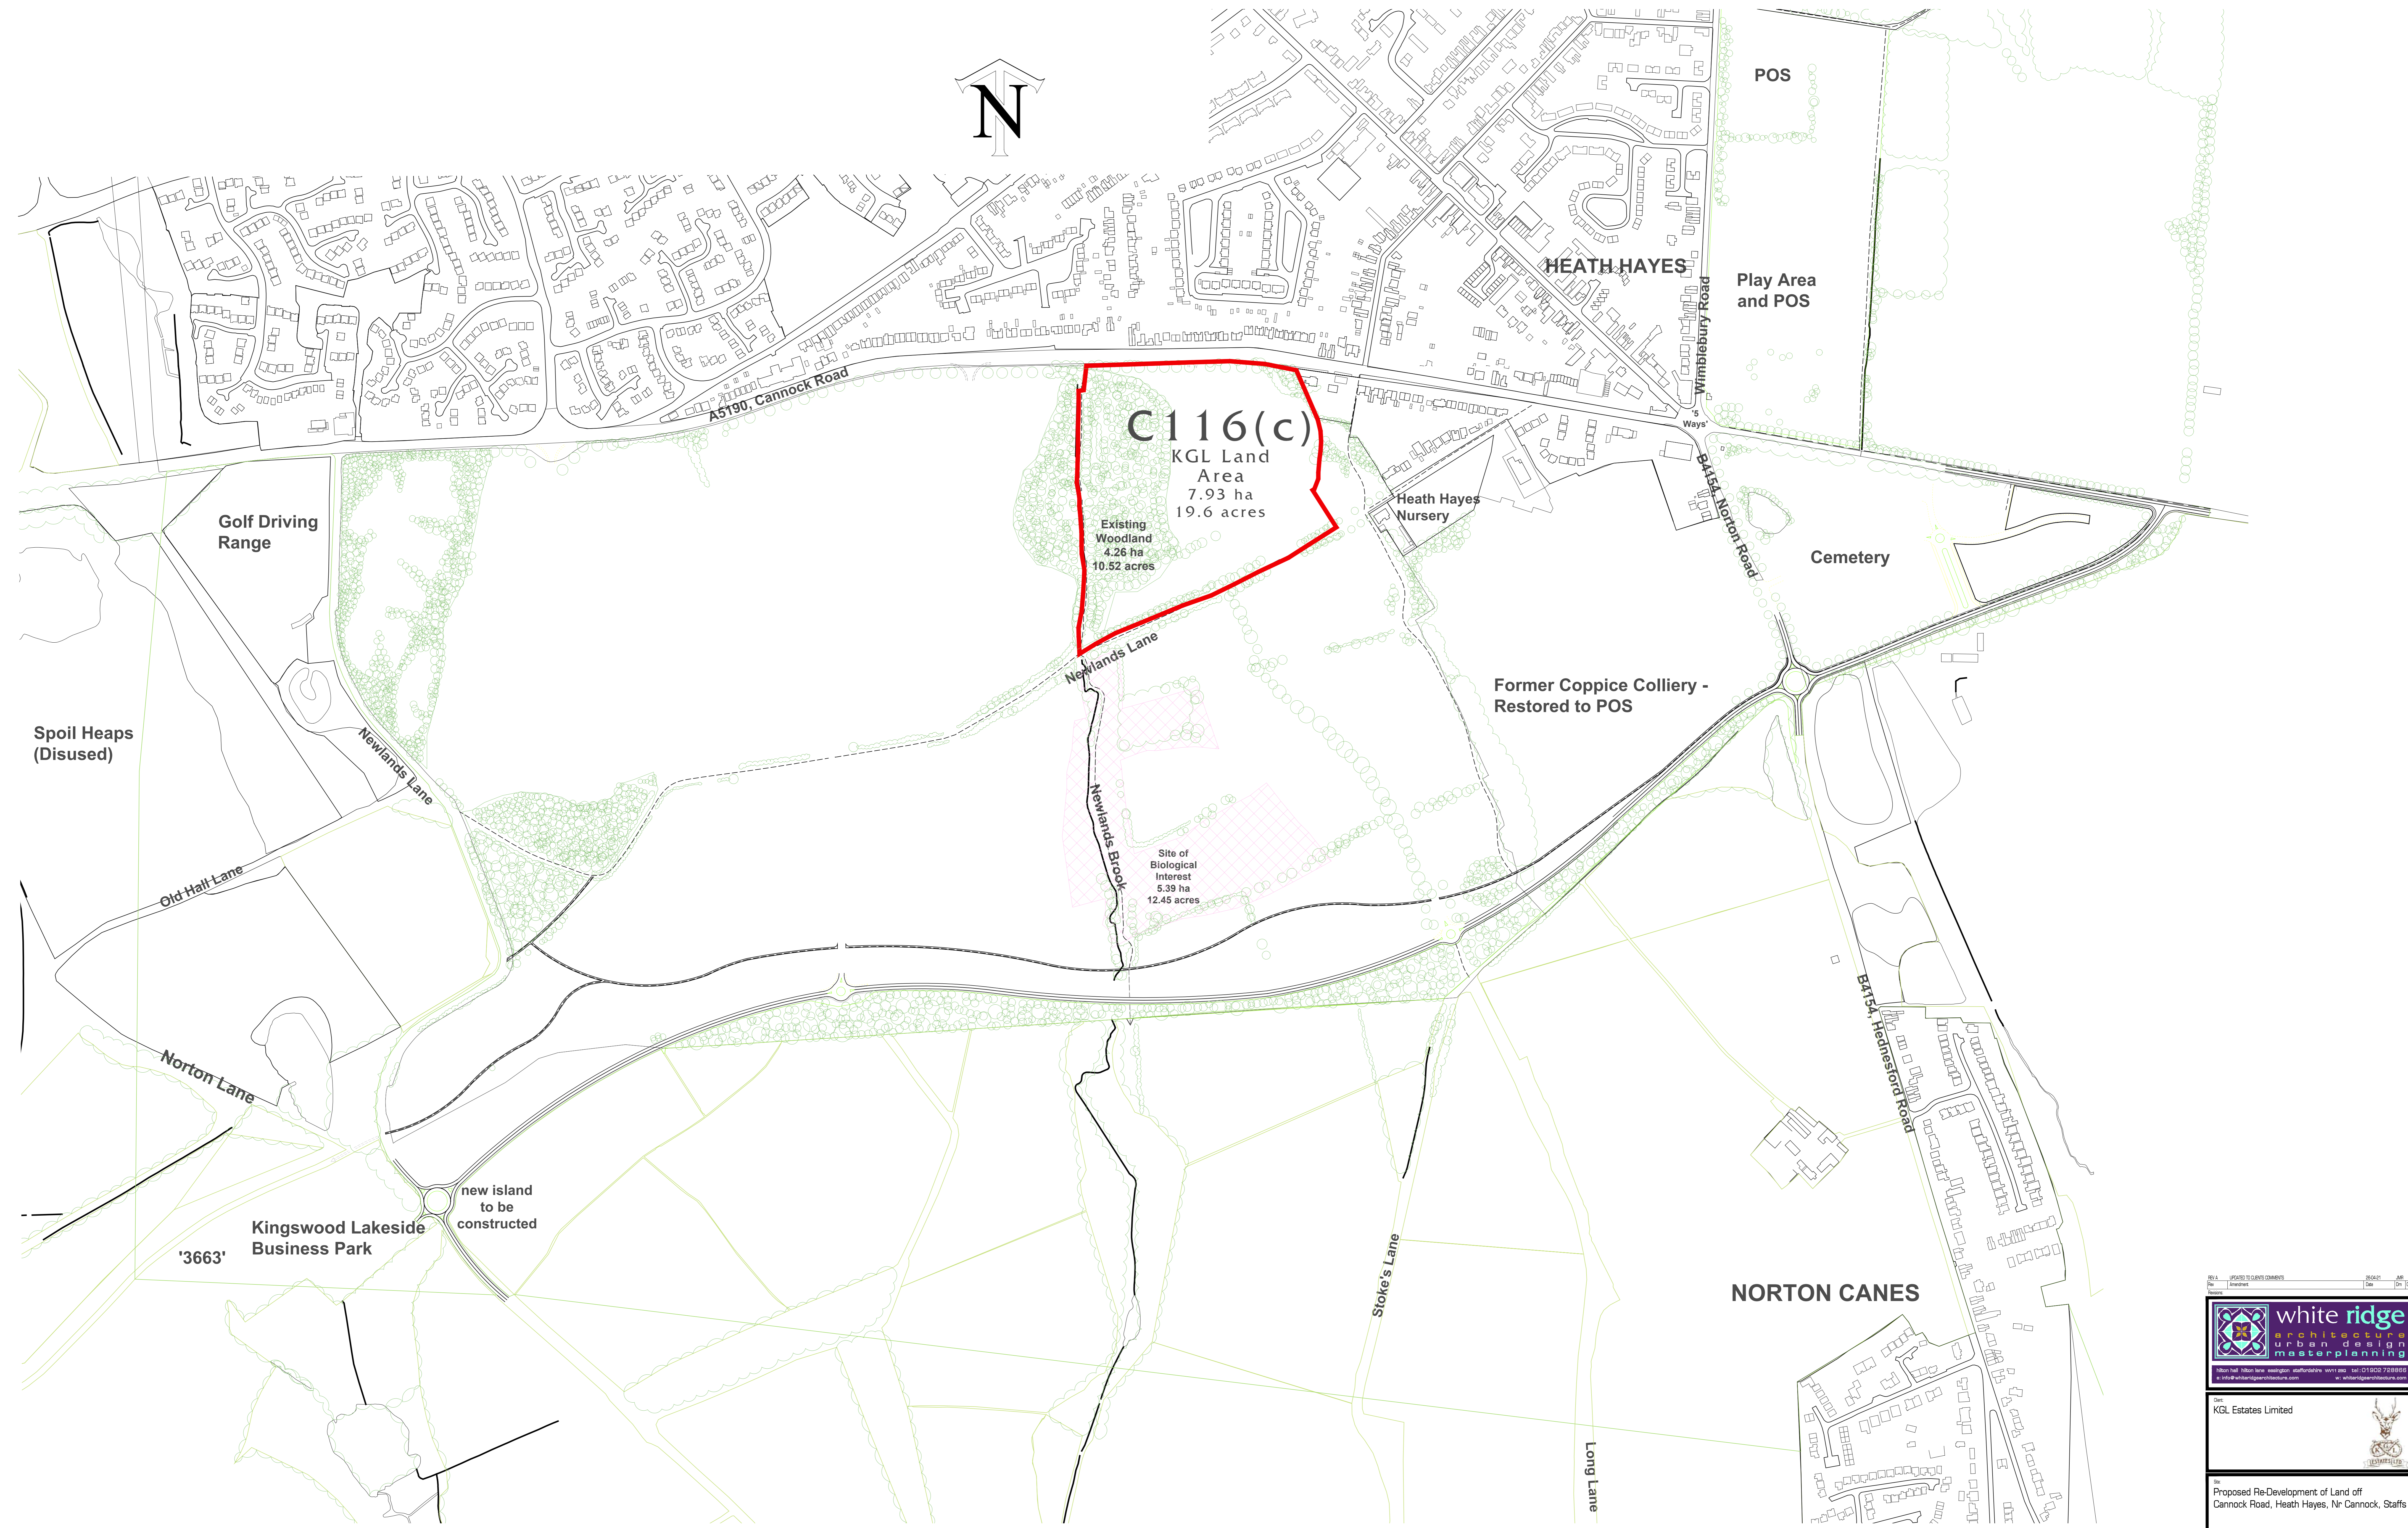

Newlands - Heath Hayes

Concept Masterplan

KGL Estates Limited	
Proposed Re-Development of Land off Cannock Road, Heath Hayes, Nr Cannock, Staffs	
Concept Master Plan	
Scale: 1:2500@A0 2140-SK001 Date: 17/02/16	Date: 17/02/16 No: A