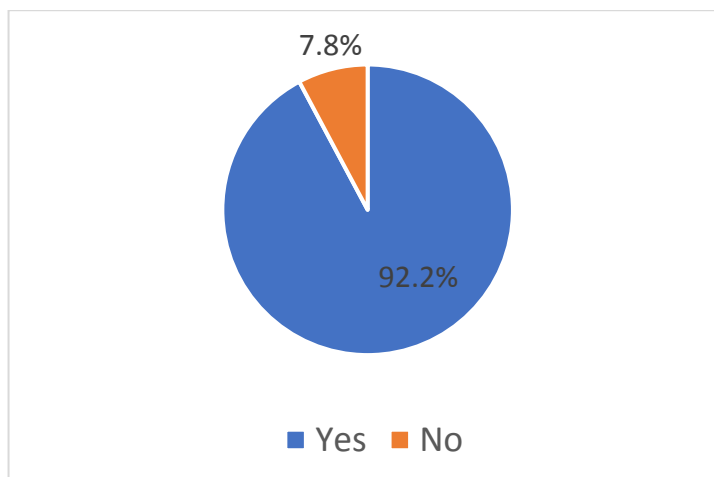

The feedback survey ran from 5th to 19th July. All local schools were invited to take part and received a video of the contractor talking about the design and the surveys. The survey was also opened up to the community. 237 responses were received in total.

Headlines from the results are:

- 92.2% of respondents like the new play area.
- 90.2% of respondents like the new equipment.
- The most popular piece of equipment is the swings with 35.6% of respondents saying they were their favourite.
- When asked if there was any equipment they don't like 47.7% of respondents said no/like it all. Music play was the piece of equipment that was the least popular with 19 respondents picking it.
- When asked if anything was missing from the park there was a lot of different suggestions with trampoline (27), monkey bars (24) and zip wire (19) the most popular.
- When asked if there was anything else that respondents would like to say about the park 34.8% of respondents said they were happy/excited about the new park.
- The most popular theme for the art was mining with 39.8%, railway with 33.9% canals with 27.1% and 31.1% of respondents suggesting other
- 78.8% of respondents were under the age of 12
- There was a feeling from some respondents that the proposed equipment is more suited to younger children.

The full results are set out below:

1) Do you like the new play area?

	Number	Percentage
Yes	212	92.2%
No	18	7.8%

2) Do you like the new equipment?

	Number	Percentage
Yes	208	90.4%
No	22	9.6%