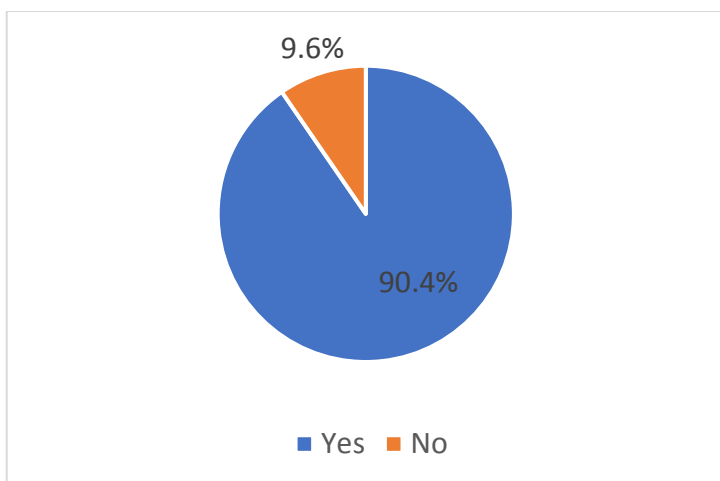

3) What is your favourite piece of equipment? Why?

Swings (13 – you and me swing)	80
Roundabout	32
Spinning bowl	23
Slides	19
Junior multi-play unit	14
Multi play/climbing frame	13
Hammock	10
Toddler multi-play unit	8
Springer	7
Seesaw	6
Music panel	5
Mineshaft	2
Inclusive play	2
Rope pyramid	1

Other comments:

- All of it (4)
- Need more for older kids/not suitable for over 5's (3)
- Toddler section (2)
- Couldn't understand the response (2)
- The seashell (1)

We asked people why the equipment they picked is their favourite. The responses are set out below:

Swings:

- You can play/go on it with friends (10)
- You can go high (8)
- There is a variety/different swings (8)
- They are fun (7)
- Inclusive for all ages (7)
- Like and use the most (7)
- You can go on with family (5)