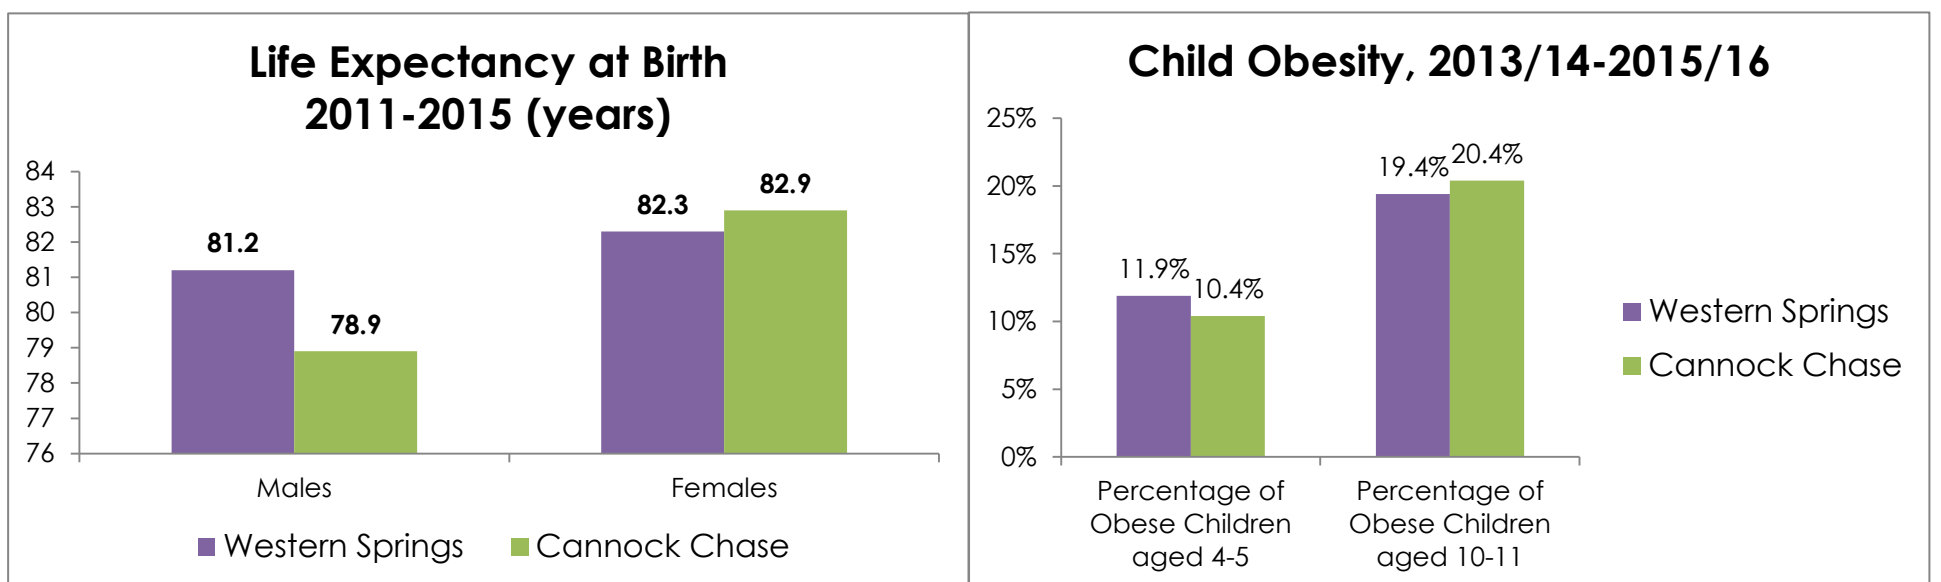

Ward Profile 2018: Western Springs

Population

Physically Active and Healthy Lives

Education and Employment

Housing

Living Environment

Data sourced from Office for National Statistics and Staffordshire County Council, *Cannock Chase: Locality Profile* (January 2018)