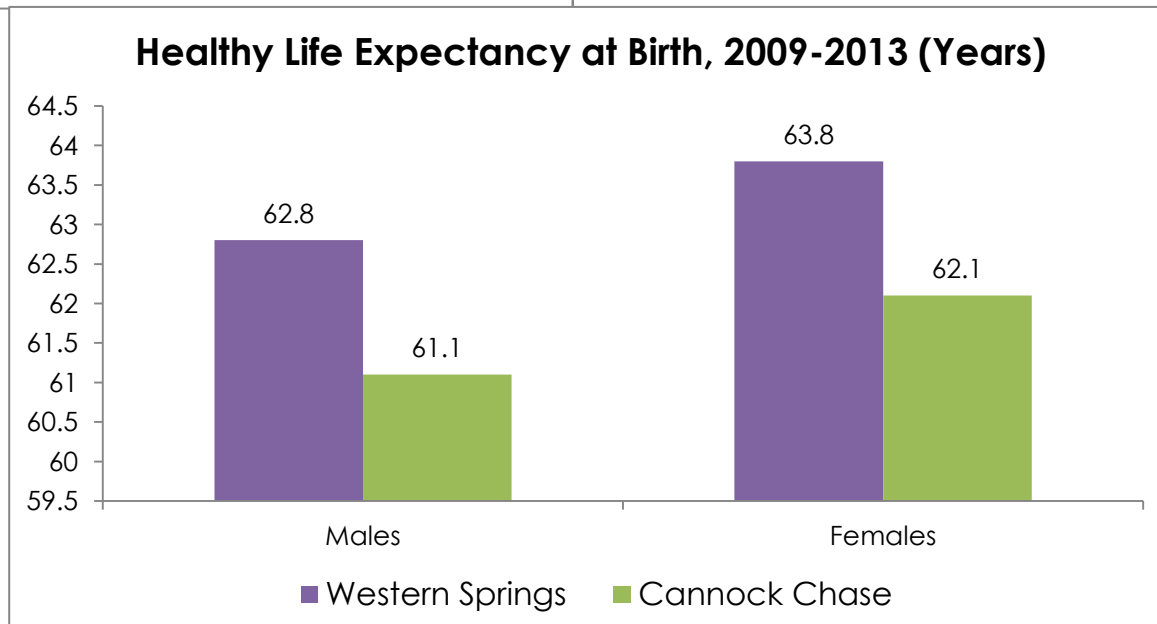

Ward Profile 2018: Western Springs

Population

Physically Active and Healthy Lives

Education and Employment

Housing

Living Environment

Data sourced from Office for National Statistics and Staffordshire County Council, *Cannock Chase: Locality Profile* (January 2018)