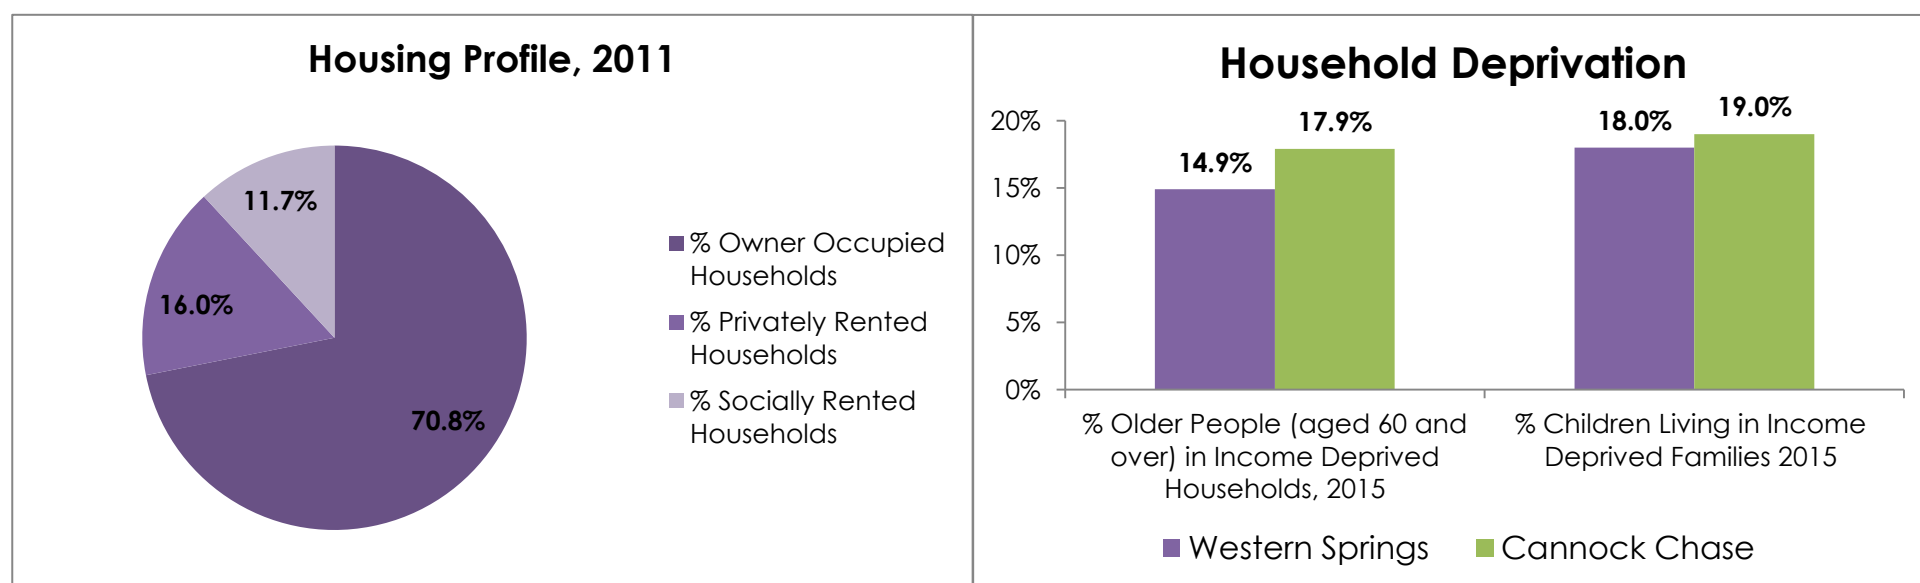

Ward Profile 2018: Western Springs

Population

Physically Active and Healthy Lives

Education and Employment

Housing

Living Environment

Data sourced from Office for National Statistics and Staffordshire County Council, *Cannock Chase: Locality Profile* (January 2018)