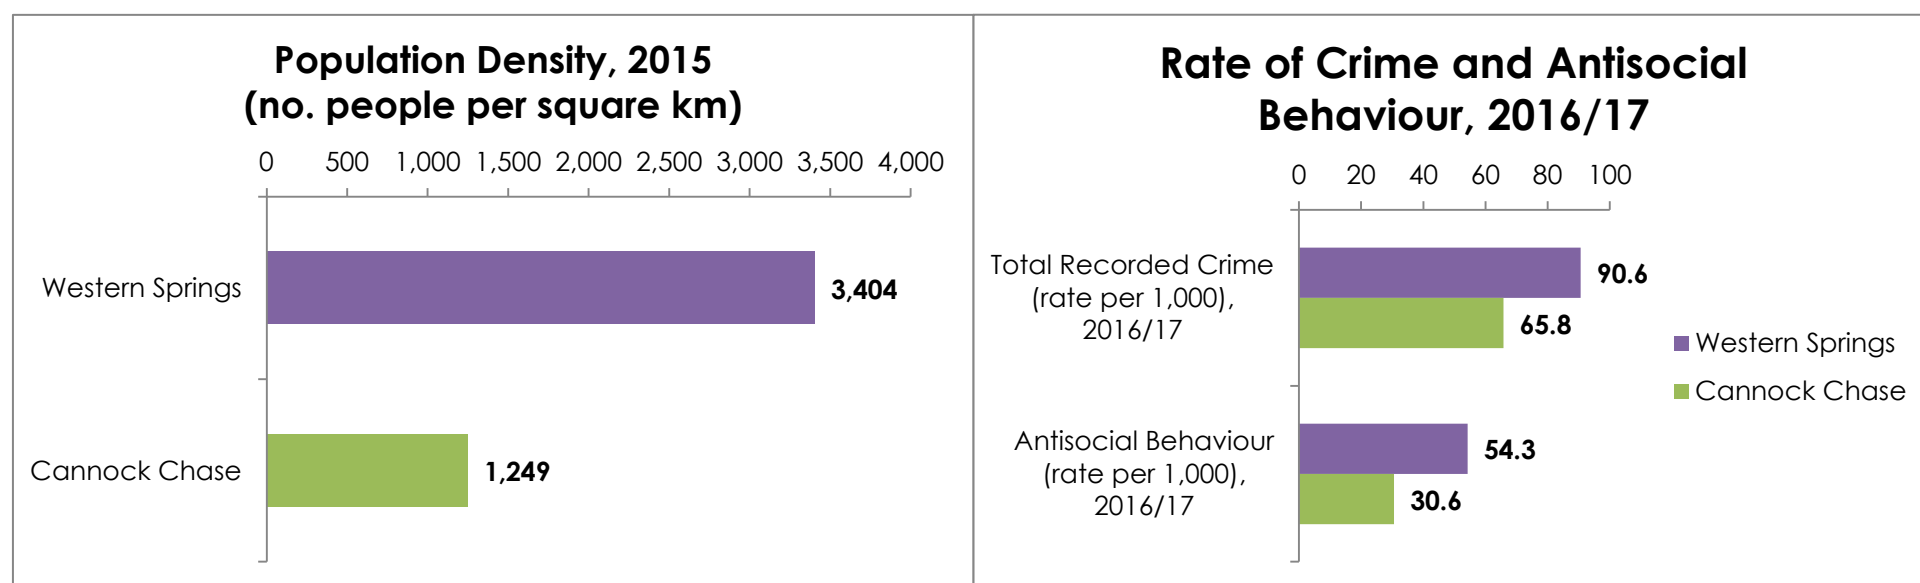

Ward Profile 2018: Western Springs

Population

Physically Active and Healthy Lives

Education and Employment

Housing

Living Environment

Data sourced from Office for National Statistics and Staffordshire County Council, *Cannock Chase: Locality Profile* (January 2018)