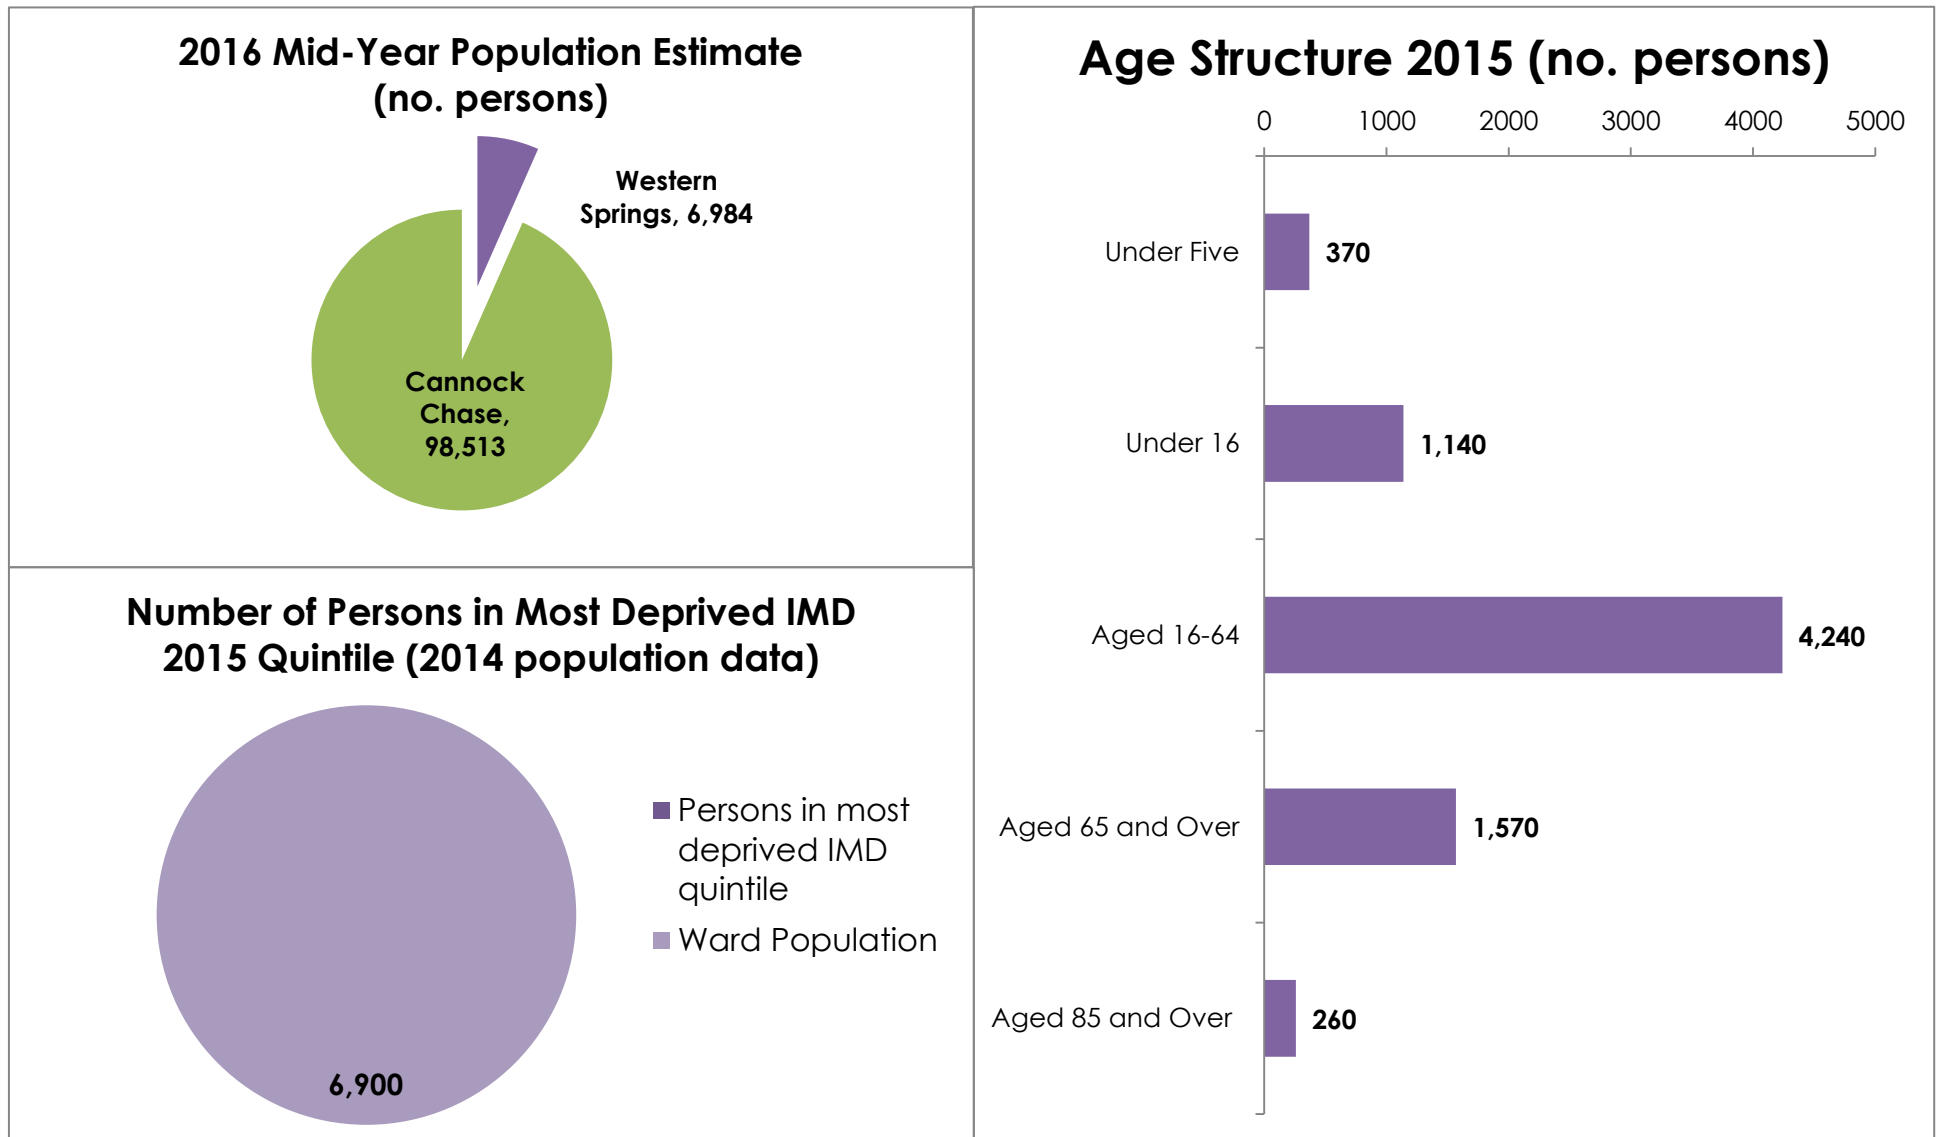

Ward Profile 2018: Western Springs

Population

Physically Active and Healthy Lives

Education and Employment

Housing

Living Environment

Data sourced from Office for National Statistics and Staffordshire County Council, *Cannock Chase: Locality Profile* (January 2018)