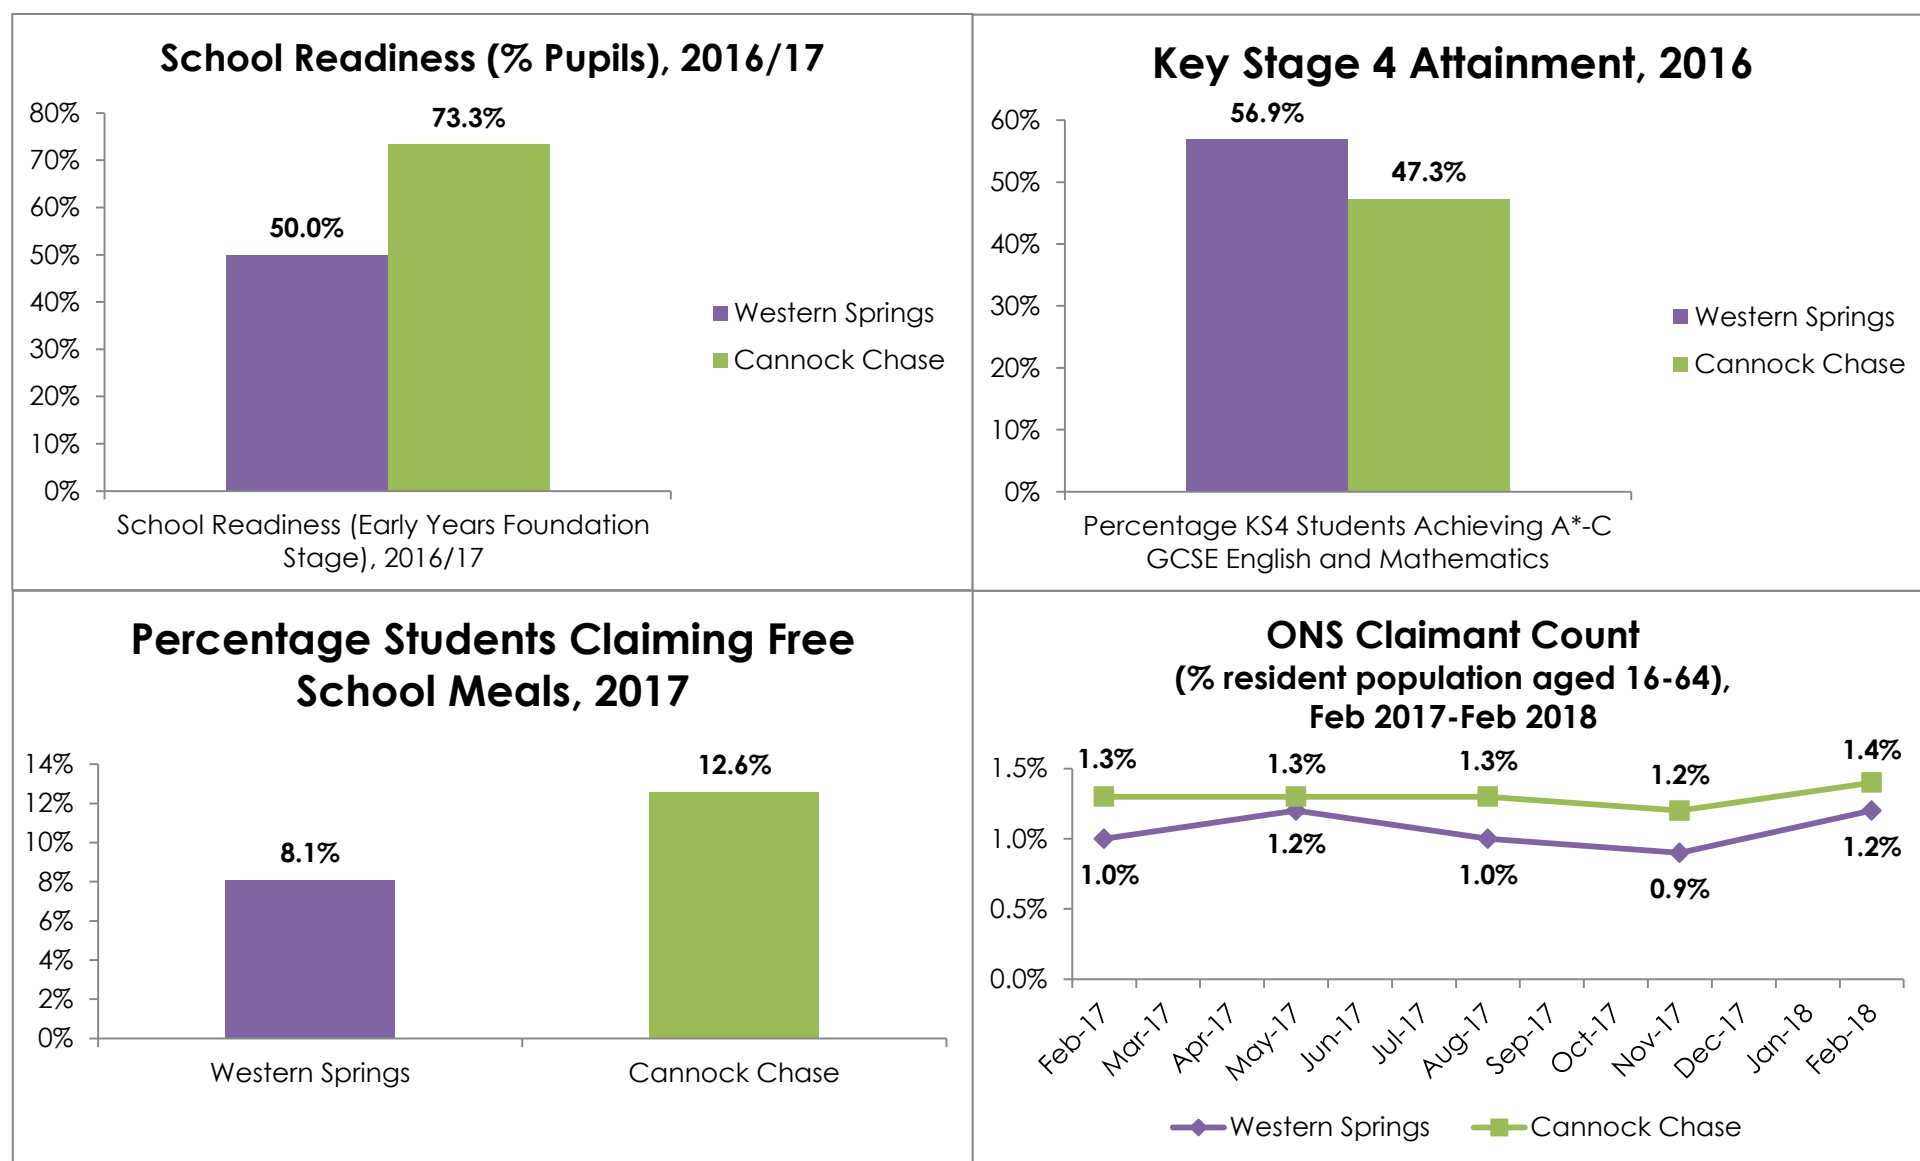

Ward Profile 2018: Western Springs

Population

Physically Active and Healthy Lives

Education and Employment

Housing

Living Environment

Data sourced from Office for National Statistics and Staffordshire County Council, *Cannock Chase: Locality Profile* (January 2018)